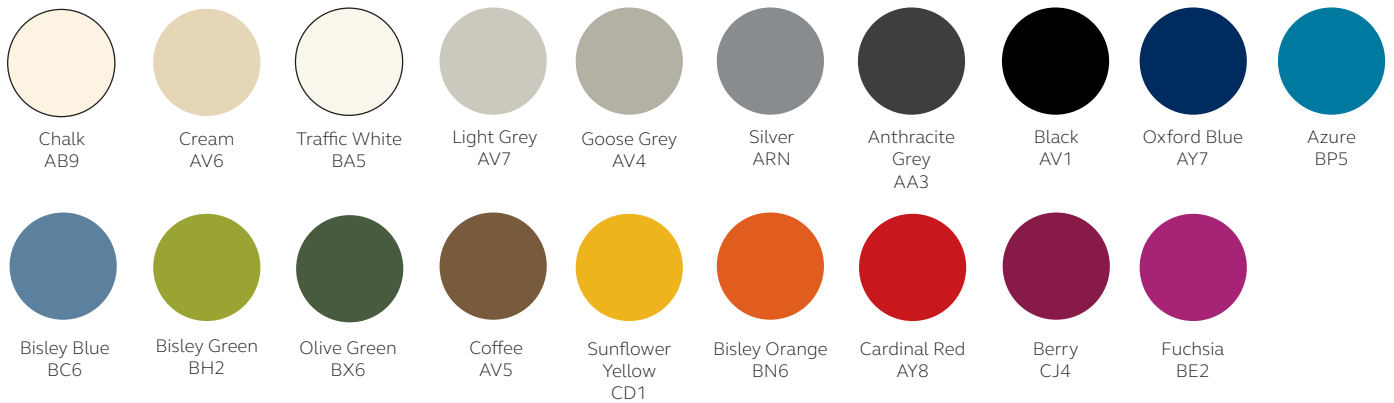

OR10473

Specification Notes

Locking options:

Outline is available with AB locks where applicable.

AB

For alternative locking options please speak to your Bisley representative.

Finish options:

Palette one

Palette two

All paint finishes are available with 0% surcharge.

Wood Finish Options:

Palette one

Platinum
White
562
W980 ST7

Light Grey
554
U708 ST9

Sand Beige
899
U156 ST9

Pearl Grey
634
U763 ST9

Graphite Grey
521
U961 ST7

Black
574
U999 ST7

Pebble Grey
630
U201 ST9

Cashmere
Grey
741
U702 ST9

Stone Grey
557
U727 ST9

Dakar Grey
639
U717 ST9

Dark Taupe
795
U740 ST9

Soft Black
621
U899 ST9

Fjord Green
638
U636 ST9

Reed Green
050
U604 ST9

Misty Blue
057
U502 ST9

Carbon Grey
635
U968 ST9

Rusty Red
058
U335 ST9

Petrol
641
244 SU

Verade Oak
002
305 SU

Oregon
642
5529 SN