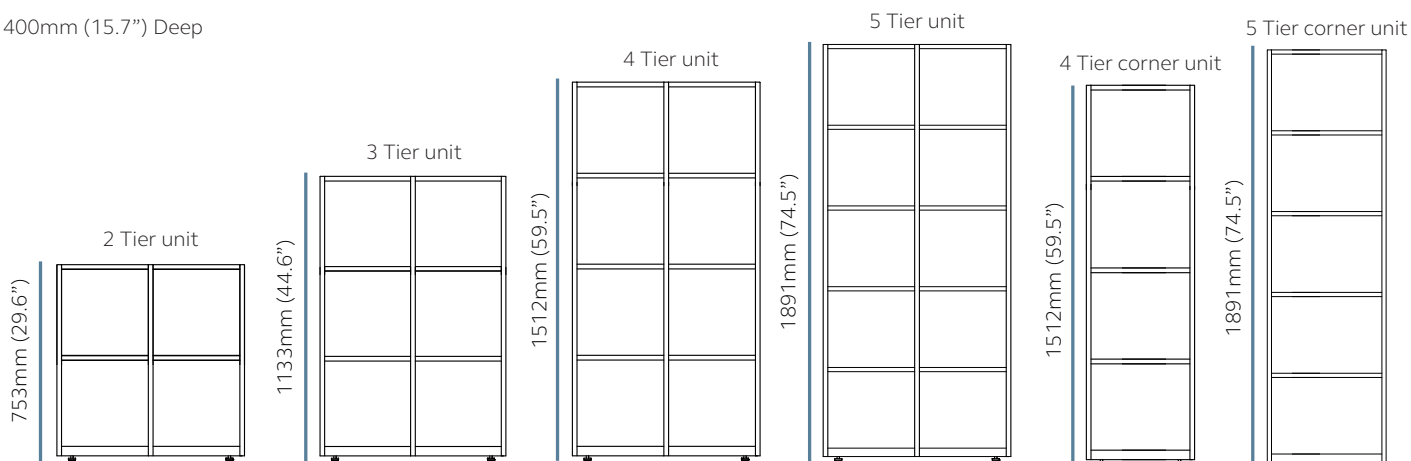

Range Overview

Floor Standing Frames

400mm (15.7") Deep

Available in 2 widths: 800mm (31.5") & 1000mm (39.4")

Available in 400mm (15.7")

470mm (18.5") Deep

Available in 2 widths: 800mm (31.5") & 1000mm (39.4")

Be Storage with Frames

440mm (17.3") Deep

Available in 2 widths: 800mm (31.5") & 1000mm (39.4")

Lateral File Storage with Frames

470mm (18.5") Deep

Available in 2 widths: 800mm (31.5") & 1000mm (39.4")

Outline Storage with Frames

440mm (17.3") Deep

Available in 2 widths: 800mm (31.5") & 1000mm (39.4")

Floor Standing Frames

Two Tier Floor Standing

H: 753mm (29.6") D: 400mm (15.7")

Product Code	Description	Width
OF08402	Floor standing frame	800mm (31.5")
OF10402	Floor standing frame	1000mm (39.4")