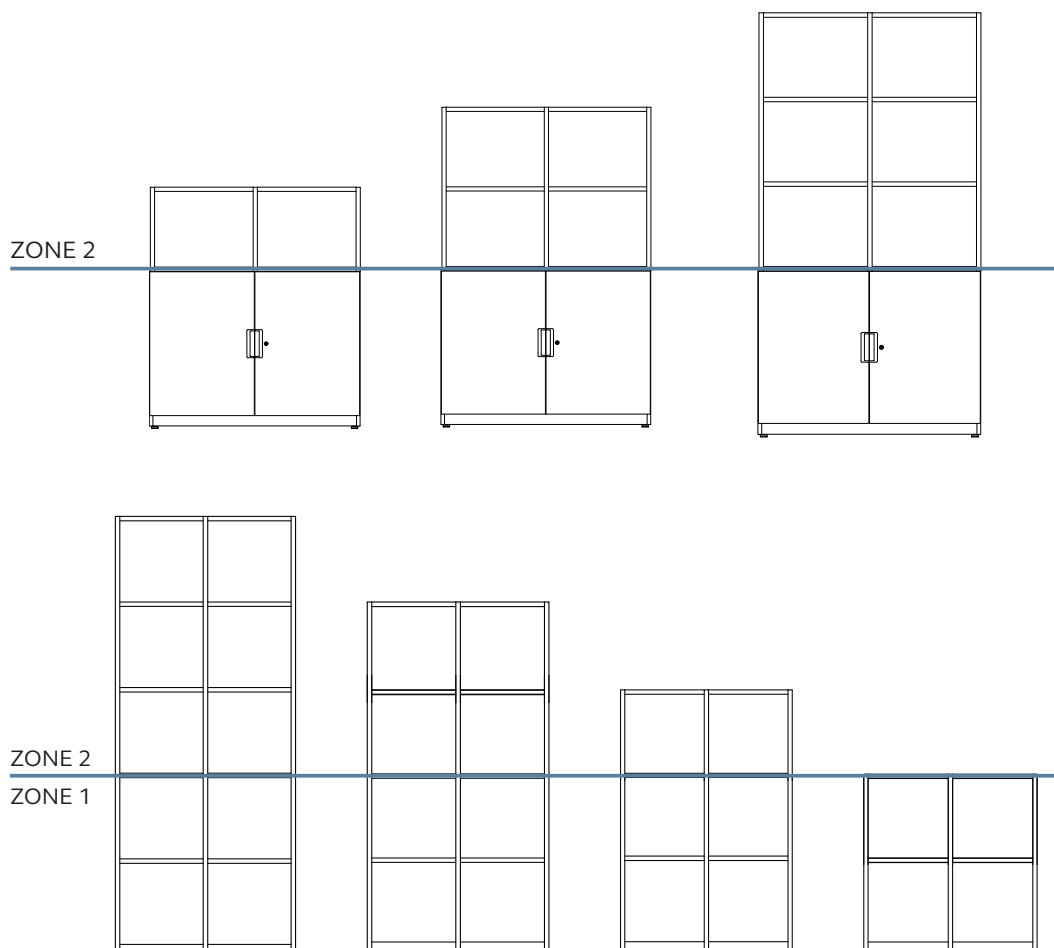

400mm (15.7") storage with frame (Be storage)

Please note: A steel finish is required for the carcass and frame. Additional steel or wood finishes are required for the base shelves, closures and back panel.

400mm (15.7") storage with frame (Outline storage)

Please note: A wood finish is required for the carcass and closures. A steel finish is required for the frame. Either a wood or steel finish is required for the base shelves, and an additional handle finish is also required.

470mm (18.5") storage with frame

Please note: A steel finish is required for the carcass and frame. An additional steel or wood finish is required for the base shelves.

Additional materials:

Fabric back panels are available in Camira Blazer.

Outline storage round wood handles are available in either light, medium or dark wood finishes.

Zone information

Our 400mm deep frames are split into two 'zones'. The frame dimensions vary slightly from **ZONE 1** and **ZONE 2**.

Each of the accessories, apart from MFC shelves and planters, have two versions, one to fit each zone.

Please note: all Outline frames are supplied empty, except for the two base shelves. We recommend adding shelves and/or accessories to your frames.