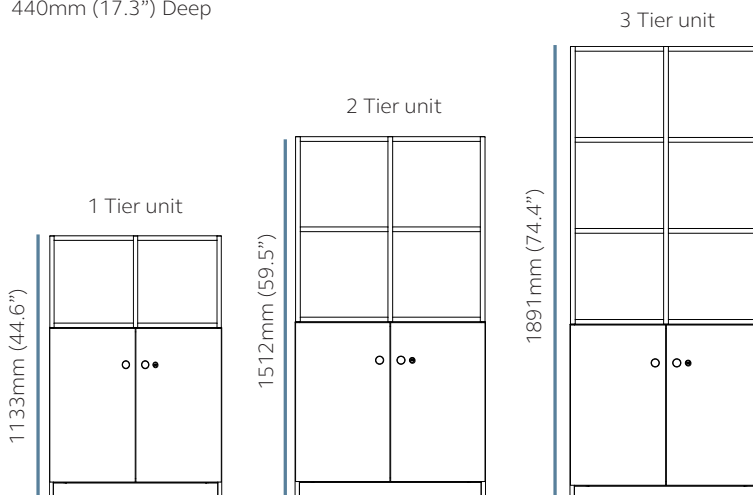

Range Overview

Floor Standing Frames

400mm (15.7") Deep

Available in 2 widths: 800mm (31.5") & 1000mm (39.4")

Available in 400mm (15.7")

470mm (18.5") Deep

Available in 2 widths: 800mm (31.5") & 1000mm (39.4")

Be Storage with Frames

440mm (17.3") Deep

Available in 2 widths: 800mm (31.5") & 1000mm (39.4")

Lateral File Storage with Frames

470mm (18.5") Deep

Available in 2 widths: 800mm (31.5") & 1000mm (39.4")

Outline Storage with Frames

440mm (17.3") Deep

Available in 2 widths: 800mm (31.5") & 1000mm (39.4")

Floor Standing Frames

Two Tier Floor Standing

H: 753mm (29.6") D: 400mm (15.7")

Product Code	Description	Width
OF08402	Floor standing frame	800mm (31.5")
OF10402	Floor standing frame	1000mm (39.4")

OF08402

Two Tier Floor Standing

H: 812mm (32") D: 470mm (18.5")

Product Code	Description	Width
OF08472	Floor standing frame	800mm (31.5")
OF10472	Floor standing frame	1000mm (39.4")

OF10472

Three Tier Floor Standing