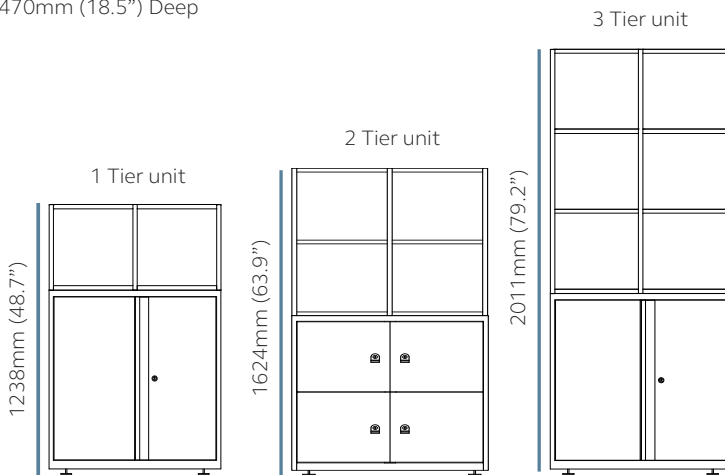

Range Overview

Floor Standing Frames

400mm (15.7") Deep

Available in 2 widths: 800mm (31.5") & 1000mm (39.4")

Available in 400mm (15.7")

470mm (18.5") Deep

Available in 2 widths: 800mm (31.5") & 1000mm (39.4")

Be Storage with Frames

440mm (17.3") Deep

Available in 2 widths: 800mm (31.5") & 1000mm (39.4")

Lateral File Storage with Frames

470mm (18.5") Deep

Available in 2 widths: 800mm (31.5") & 1000mm (39.4")

Outline Storage with Frames

440mm (17.3") Deep

Available in 2 widths: 800mm (31.5") & 1000mm (39.4")

Floor Standing Frames

Two Tier Floor Standing

H: 753mm (29.6") D: 400mm (15.7")

Product Code	Description	Width
OF08402	Floor standing frame	800mm (31.5")
OF10402	Floor standing frame	1000mm (39.4")

H: 1133mm (44.6") D: 400mm (15.7")

Product Code	Description	Width
OF08403	Floor standing frame	800mm (31.5")
OF10403	Floor standing frame	1000mm (39.4")

OF08403

Three Tier Floor Standing

H: 1199mm (47.2") D: 470mm (18.5")