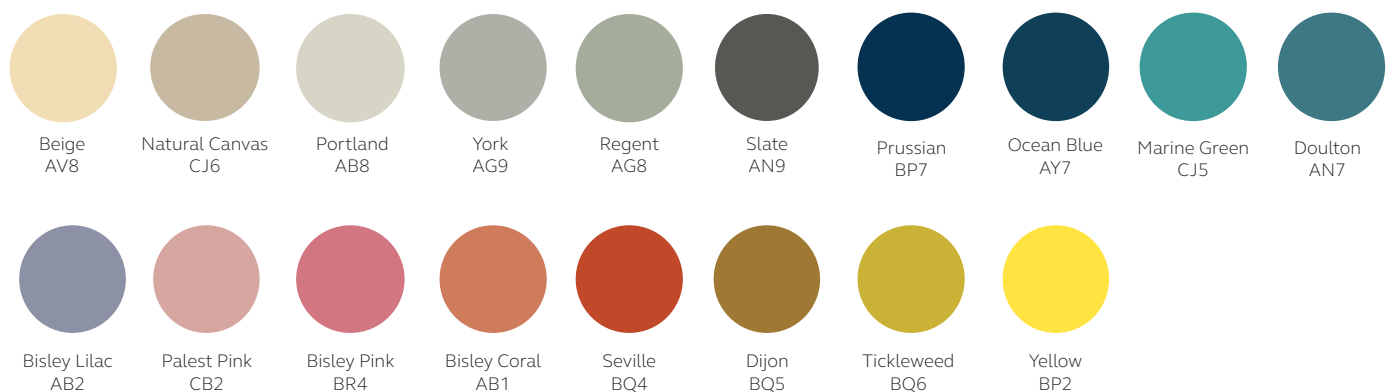

OR10473

Specification Notes

Locking options:

Outline is available with AB locks where applicable.

AB

For alternative locking options please speak to your Bisley representative.

Finish options:

Palette one

Palette two

All paint finishes are available with 0% surcharge.

Wood Finish Options:

Palette one

Platinum
White
562
W980 ST7

Light Grey
554
U708 ST9

Sand Beige
899
U156 ST9

Pearl Grey
634
U763 ST9

Graphite Grey
521
U961 ST7

Black
574
U999 ST7

Pebble Grey
630
U201 ST9

Cashmere
Grey
741
U702 ST9

Stone Grey
557
U727 ST9

Dakar Grey
639
U717 ST9

Dark Taupe
795
U740 ST9

Soft Black
621
U899 ST9

Fjord Green
638
U636 ST9

Reed Green
050
U604 ST9

Misty Blue
057
U502 ST9

Carbon Grey
635
U968 ST9

Rusty Red
058
U335 ST9

Petrol
641
244 SU

Verade Oak
002
305 SU

Oregon
642
5529 SN