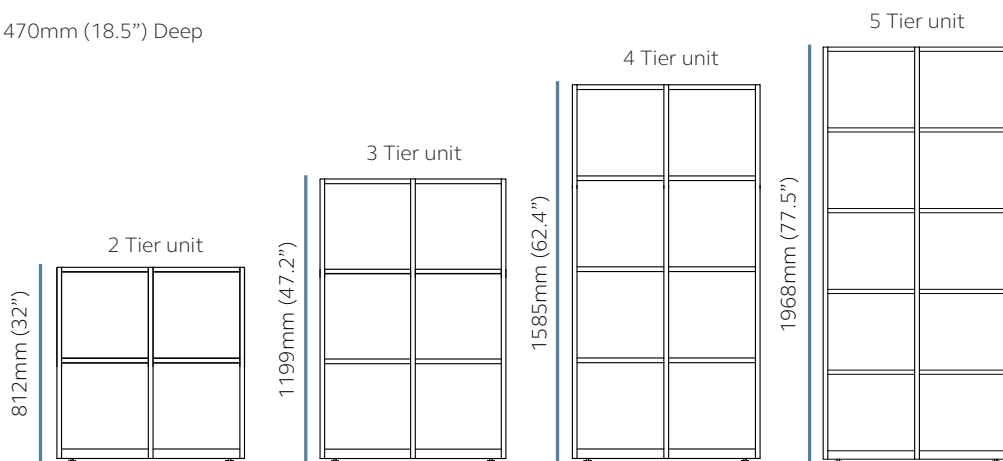

Range Overview

Floor Standing Frames

400mm (15.7") Deep

Available in 2 widths: 800mm (31.5") & 1000mm (39.4")

Available in 400mm (15.7")

470mm (18.5") Deep

Available in 2 widths: 800mm (31.5") & 1000mm (39.4")

Be Storage with Frames

440mm (17.3") Deep

Available in 2 widths: 800mm (31.5") & 1000mm (39.4")

Lateral File Storage with Frames

470mm (18.5") Deep

Available in 2 widths: 800mm (31.5") & 1000mm (39.4")

Outline Storage with Frames

440mm (17.3") Deep

Available in 2 widths: 800mm (31.5") & 1000mm (39.4")

Floor Standing Frames

Two Tier Floor Standing

H: 753mm (29.6") D: 400mm (15.7")

Product Code	Description	Width
OF08402	Floor standing frame	800mm (31.5")
OF10402	Floor standing frame	1000mm (39.4")