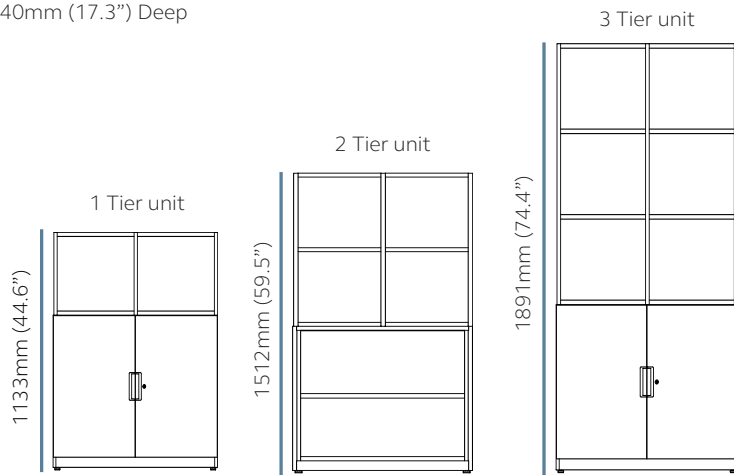

Range Overview

Floor Standing Frames

400mm (15.7") Deep

Available in 2 widths: 800mm (31.5") & 1000mm (39.4")

Available in 400mm (15.7")

470mm (18.5") Deep

Available in 2 widths: 800mm (31.5") & 1000mm (39.4")

Be Storage with Frames

440mm (17.3") Deep

Available in 2 widths: 800mm (31.5") & 1000mm (39.4")

Lateral File Storage with Frames

470mm (18.5") Deep

Available in 2 widths: 800mm (31.5") & 1000mm (39.4")

Outline Storage with Frames

440mm (17.3") Deep

Available in 2 widths: 800mm (31.5") & 1000mm (39.4")

Floor Standing Frames

Two Tier Floor Standing

H: 753mm (29.6") D: 400mm (15.7")

Product Code	Description	Width
OF08402	Floor standing frame	800mm (31.5")
OF10402	Floor standing frame	1000mm (39.4")

OF08402

Two Tier Floor Standing

H: 812mm (32") D: 470mm (18.5")

Product Code	Description	Width
OF08472	Floor standing frame	800mm (31.5")
OF10472	Floor standing frame	1000mm (39.4")

OF10472

Three Tier Floor Standing