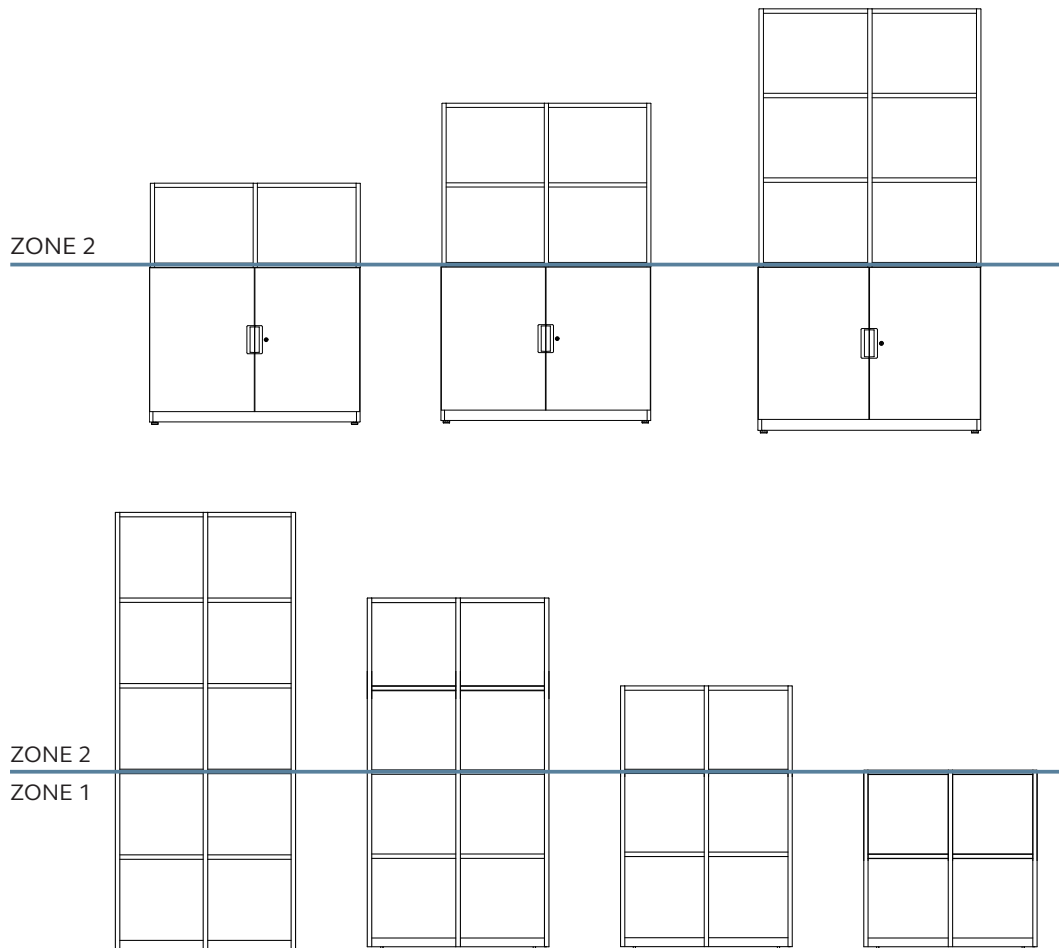

Additional materials:

Fabric back panels are available.

Outline storage round wood handles are available in either light, medium or dark wood finishes.

Zone information

Our 400mm deep frames are split into two 'zones'. The frame dimensions vary slightly from **ZONE 1** and **ZONE 2**.

Each of the accessories, apart from MFC shelves and planters, have two versions, one to fit each zone.

Please note: all Outline frames are supplied empty, except for the two base shelves. We recommend adding shelves and/or accessories to your frames.