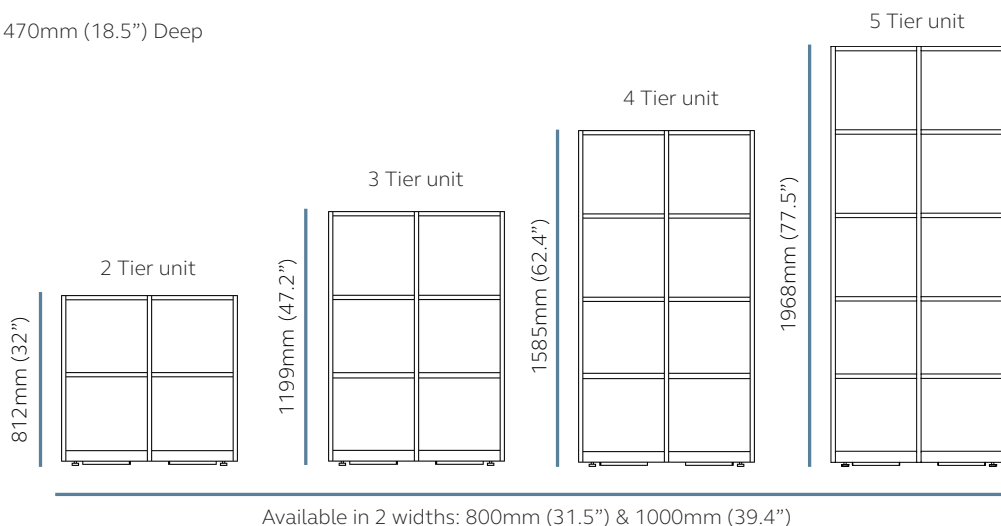

Range Overview

Floor Standing Frames

400mm (15.7") Deep

470mm (18.5") Deep

Be Storage with Frames

440mm (17.3") Deep

Available in 2 widths: 800mm (31.5") & 1000mm (39.4")

Lateral File Storage with Frames

470mm (18.5") Deep

Available in 2 widths: 800mm (31.5") & 1000mm (39.4")

Outline Storage with Frames

440mm (17.3") Deep

Available in 2 widths: 800mm (31.5") & 1000mm (39.4")

Floor Standing Frames

Two Tier Floor Standing

H: 753mm (29.6") D: 400mm (15.7")

Product Code	Description	Width
OF08402	Floor standing frame	800mm (31.5")
OF10402	Floor standing frame	1000mm (39.4")

OF08402

Two Tier Floor Standing

H: 812mm (32") D: 470mm (18.5")

H: 1585mm (62.4") D: 470mm (18.5")

Product Code	Description	Width
OF08474	Floor standing frame	800mm (31.5")
OF10474	Floor standing frame	1000mm (39.4")

OF08474

Five Tier Floor Standing

H: 1891mm (74.5") D: 400mm (15.7")