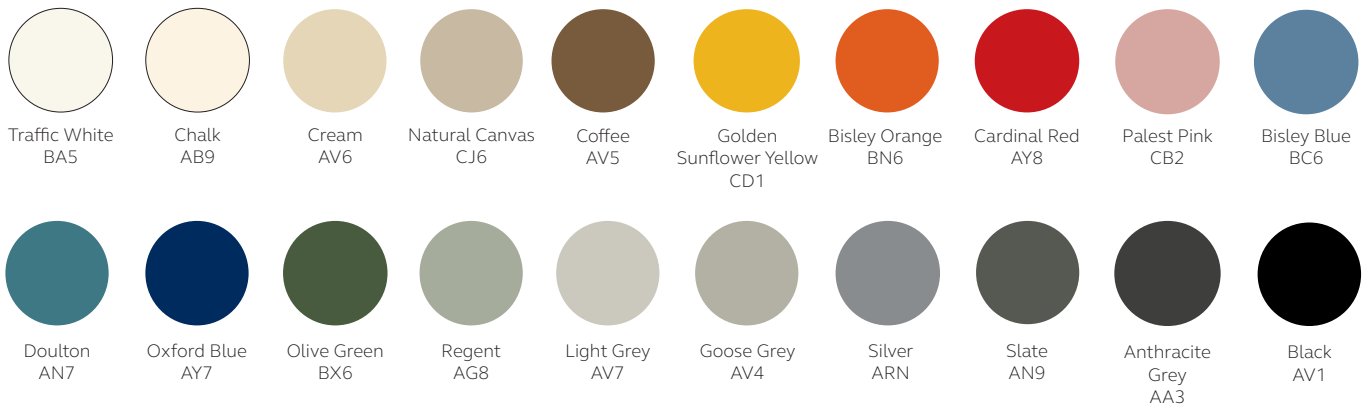

OR10473

Specification Notes

Locking options:

Outline is available with AB locks where applicable.

AB

For alternative locking options please speak to your Bisley representative.

Finish options:

Palette one

Palette two

All paint finishes are available with 0% surcharge.

Wood Finish Options:

Palette one

Palette two

10% surcharge applies.

Palette three

20% surcharge applies.