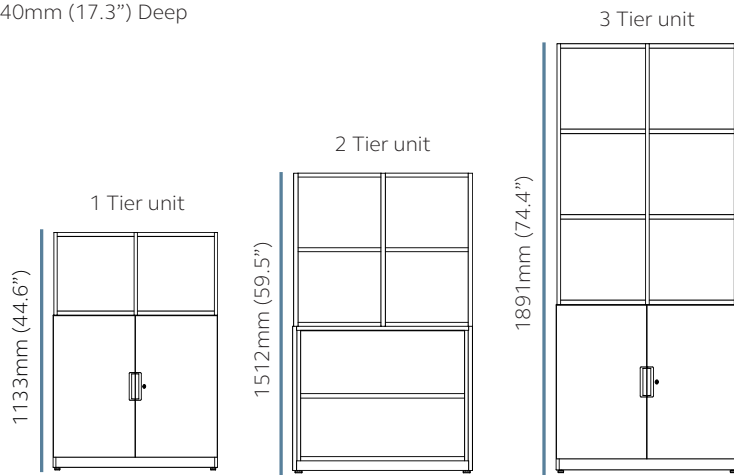

Range Overview

Floor Standing Frames

400mm (15.7") Deep

470mm (18.5") Deep

Be Storage with Frames

440mm (17.3") Deep

Available in 2 widths: 800mm (31.5") & 1000mm (39.4")

Lateral File Storage with Frames

470mm (18.5") Deep

Available in 2 widths: 800mm (31.5") & 1000mm (39.4")

Outline Storage with Frames

440mm (17.3") Deep

Available in 2 widths: 800mm (31.5") & 1000mm (39.4")

Floor Standing Frames

Two Tier Floor Standing

H: 753mm (29.6") D: 400mm (15.7")

Product Code	Description	Width
OF08402	Floor standing frame	800mm (31.5")
OF10402	Floor standing frame	1000mm (39.4")

OF08402

Two Tier Floor Standing

H: 812mm (32") D: 470mm (18.5")

H: 1585mm (62.4") D: 470mm (18.5")

Product Code	Description	Width
OF08474	Floor standing frame	800mm (31.5")
OF10474	Floor standing frame	1000mm (39.4")

OF08474

Five Tier Floor Standing

H: 1891mm (74.5") D: 400mm (15.7")