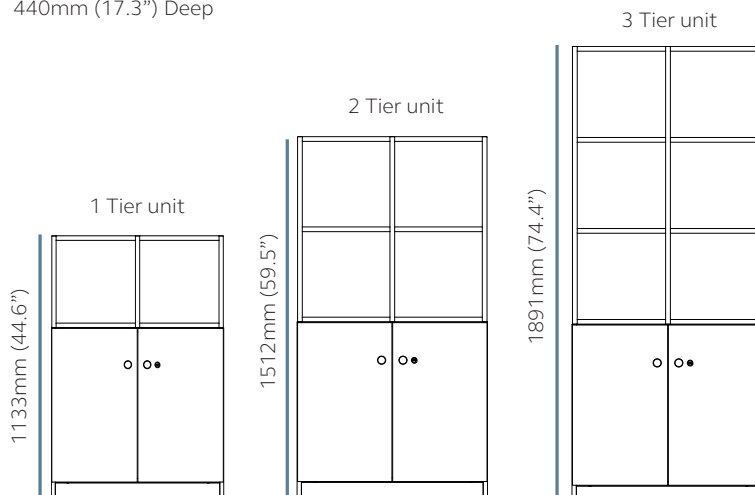

Range Overview

Floor Standing Frames

400mm (15.7") Deep

470mm (18.5") Deep

Be Storage with Frames

440mm (17.3") Deep

Available in 2 widths: 800mm (31.5") & 1000mm (39.4")

Lateral File Storage with Frames

470mm (18.5") Deep

Available in 2 widths: 800mm (31.5") & 1000mm (39.4")

Outline Storage with Frames

440mm (17.3") Deep

Available in 2 widths: 800mm (31.5") & 1000mm (39.4")

Floor Standing Frames

Two Tier Floor Standing

H: 753mm (29.6") D: 400mm (15.7")

Product Code	Description	Width
OF08402	Floor standing frame	800mm (31.5")
OF10402	Floor standing frame	1000mm (39.4")

OF08402

Two Tier Floor Standing

H: 812mm (32") D: 470mm (18.5")

H: 1585mm (62.4") D: 470mm (18.5")

Product Code	Description	Width
OF08474	Floor standing frame	800mm (31.5")
OF10474	Floor standing frame	1000mm (39.4")

OF08474

Five Tier Floor Standing

H: 1891mm (74.5") D: 400mm (15.7")