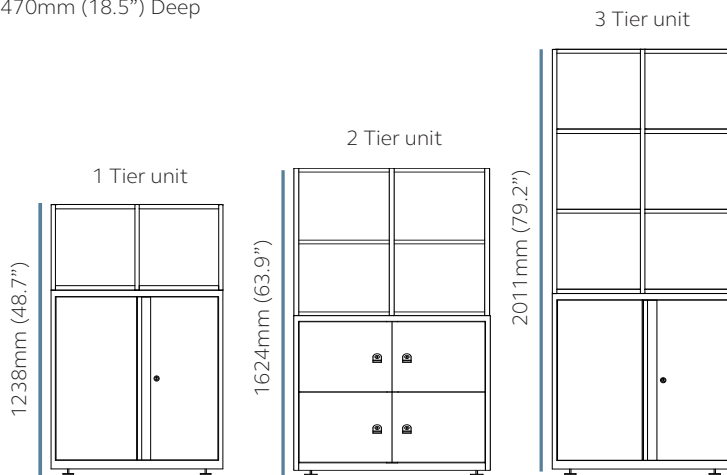

Range Overview

Floor Standing Frames

400mm (15.7") Deep

470mm (18.5") Deep

Be Storage with Frames

440mm (17.3") Deep

Available in 2 widths: 800mm (31.5") & 1000mm (39.4")

Lateral File Storage with Frames

470mm (18.5") Deep

Available in 2 widths: 800mm (31.5") & 1000mm (39.4")

Outline Storage with Frames

440mm (17.3") Deep

Available in 2 widths: 800mm (31.5") & 1000mm (39.4")

Floor Standing Frames

Two Tier Floor Standing

H: 753mm (29.6") D: 400mm (15.7")

Product Code	Description	Width
OF08402	Floor standing frame	800mm (31.5")
OF10402	Floor standing frame	1000mm (39.4")

OF08402

Two Tier Floor Standing

H: 812mm (32") D: 470mm (18.5")

Product Code	Description	Width
OF08472	Floor standing frame	800mm (31.5")
OF10472	Floor standing frame	1000mm (39.4")

OF10472

Three Tier Floor Standing

H: 1133mm (44.6") D: 400mm (15.7")

Product Code	Description	Width
OF08403	Floor standing frame	800mm (31.5")
OF10403	Floor standing frame	1000mm (39.4")