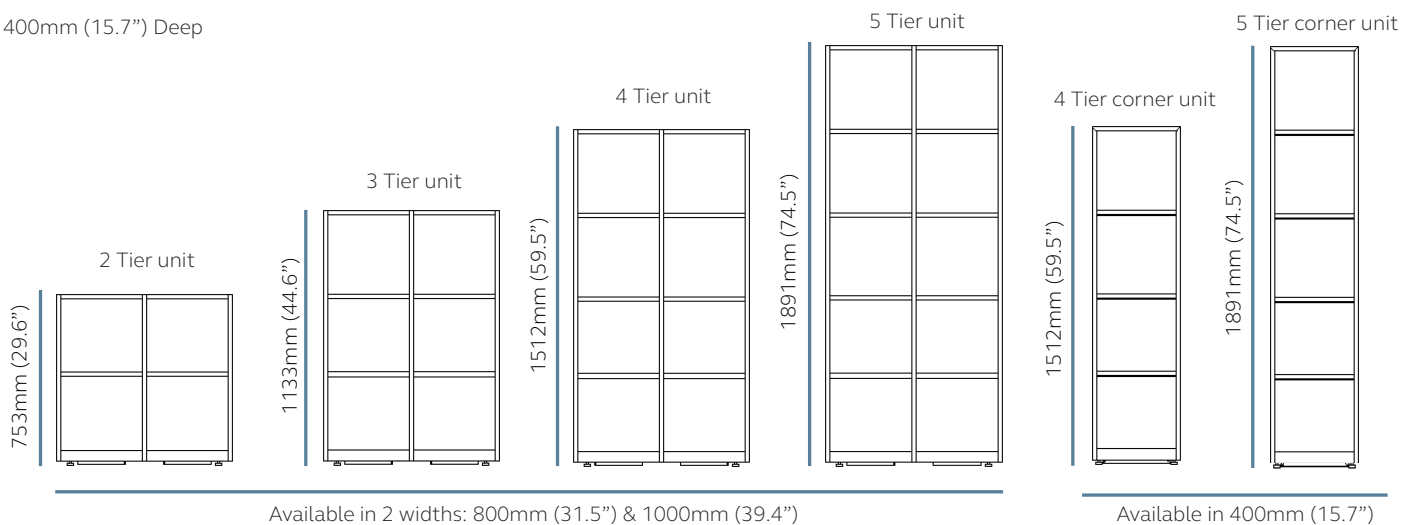

Range Overview

Floor Standing Frames

400mm (15.7") Deep

470mm (18.5") Deep

Be Storage with Frames

440mm (17.3") Deep

Available in 2 widths: 800mm (31.5") & 1000mm (39.4")

Lateral File Storage with Frames

470mm (18.5") Deep

Available in 2 widths: 800mm (31.5") & 1000mm (39.4")

Outline Storage with Frames

440mm (17.3") Deep

Available in 2 widths: 800mm (31.5") & 1000mm (39.4")

Floor Standing Frames

Two Tier Floor Standing

H: 753mm (29.6") D: 400mm (15.7")

Product Code	Description	Width
OF08402	Floor standing frame	800mm (31.5")
OF10402	Floor standing frame	1000mm (39.4")

OF08402

Two Tier Floor Standing

H: 812mm (32") D: 470mm (18.5")

H: 1585mm (62.4") D: 470mm (18.5")

Product Code	Description	Width
OF08474	Floor standing frame	800mm (31.5")
OF10474	Floor standing frame	1000mm (39.4")

OF08474

Five Tier Floor Standing

H: 1891mm (74.5") D: 400mm (15.7")