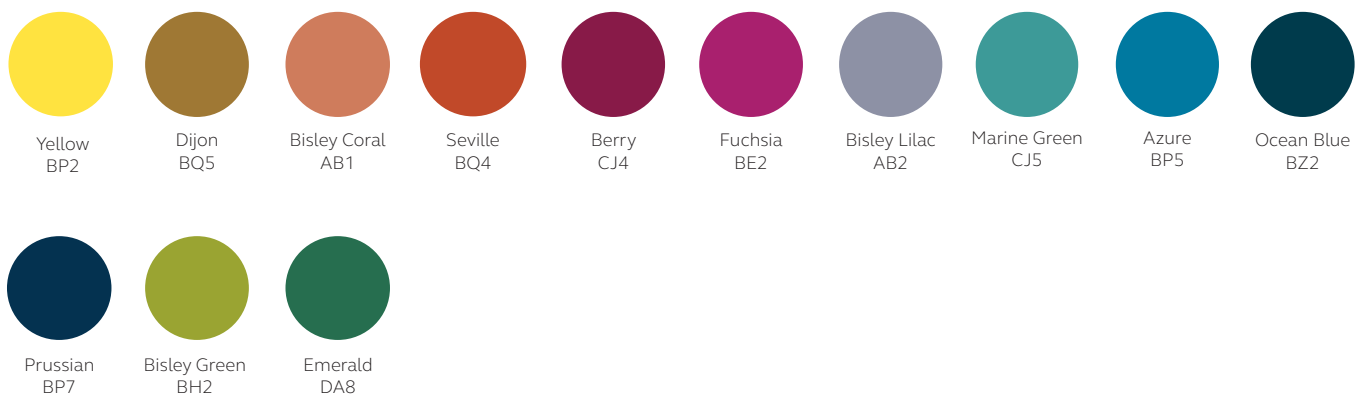

OR10473

Specification Notes

Locking options:

Outline is available with AB locks where applicable.

AB

For alternative locking options please speak to your Bisley representative.

Finish options:

Palette one

Palette two

All paint finishes are available with 0% surcharge.

Wood Finish Options:

Palette one

Palette two

10% surcharge applies.

Palette three

20% surcharge applies.