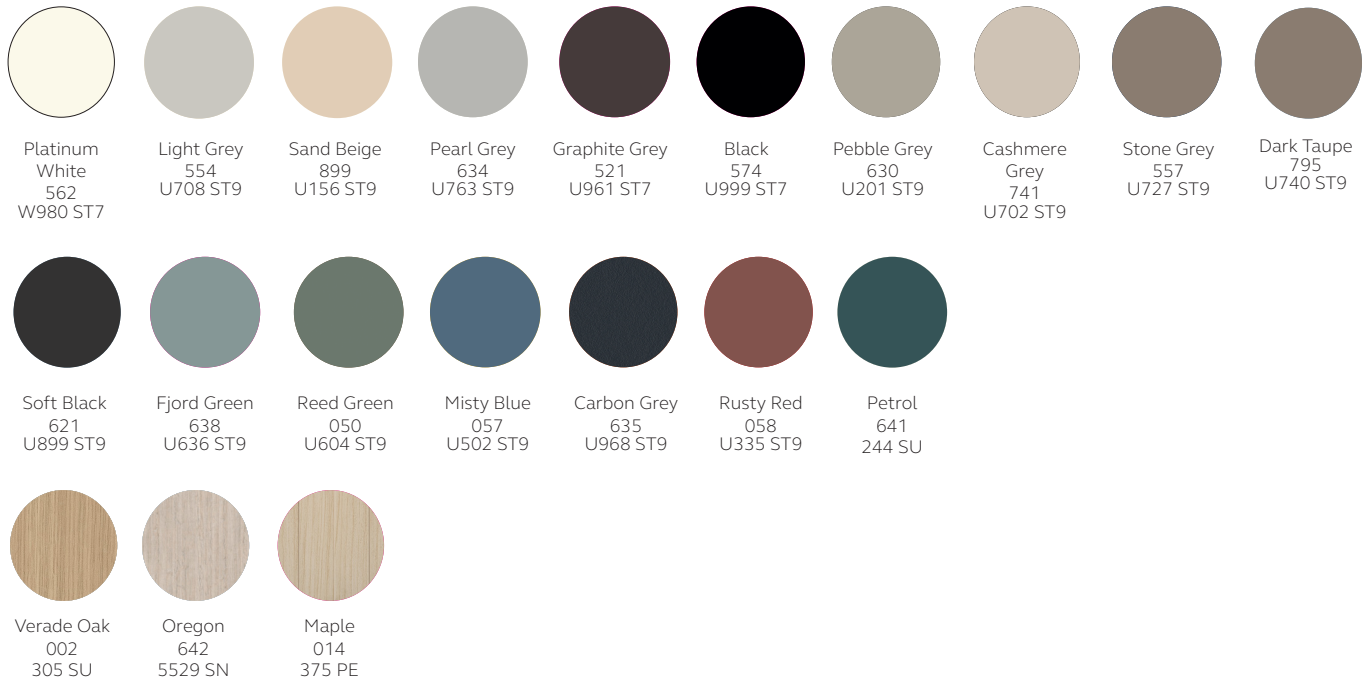

Wood Finish Options:

Palette one