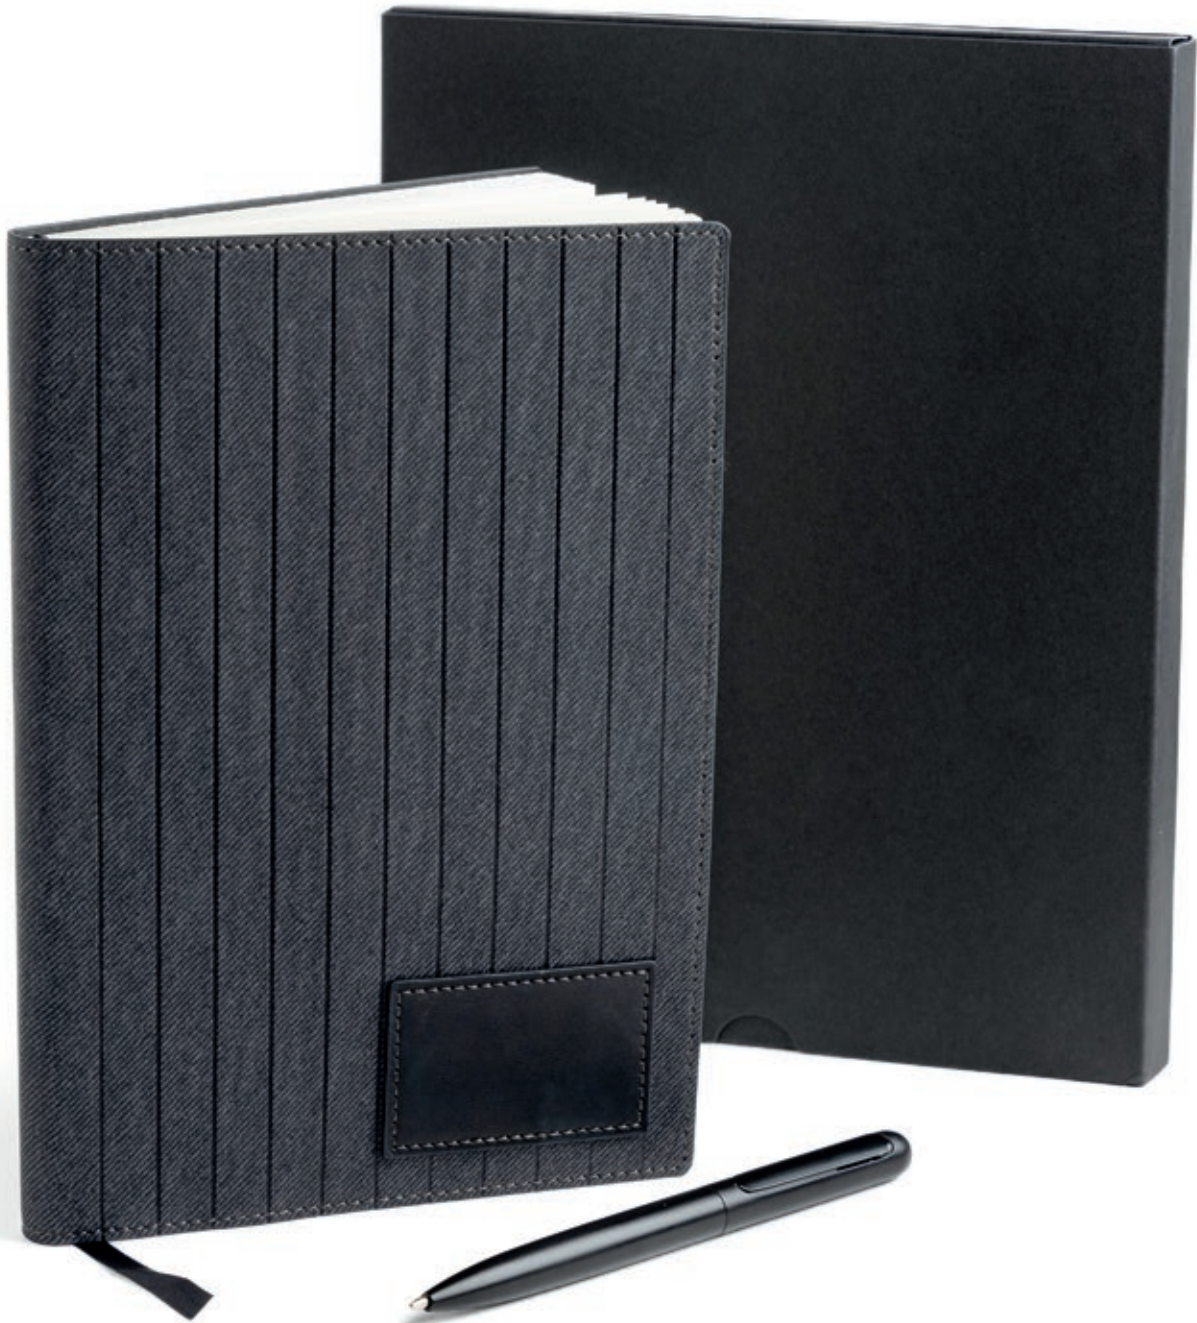

— Davda collection

Dabook

—
by Davda