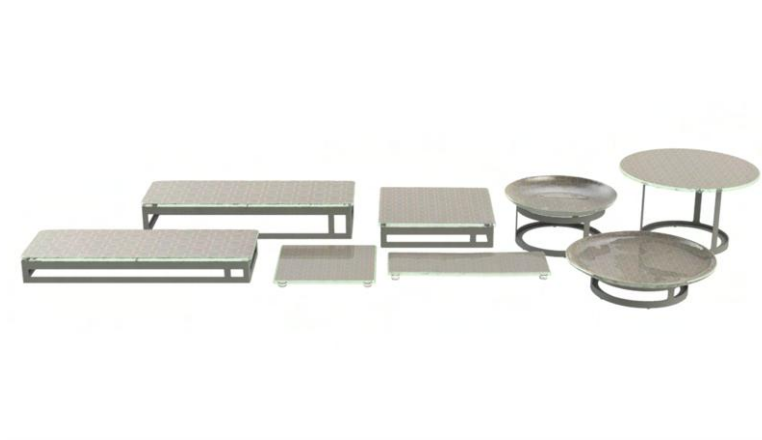

Mid-Century Modern *Receptions In Gray Metallics*