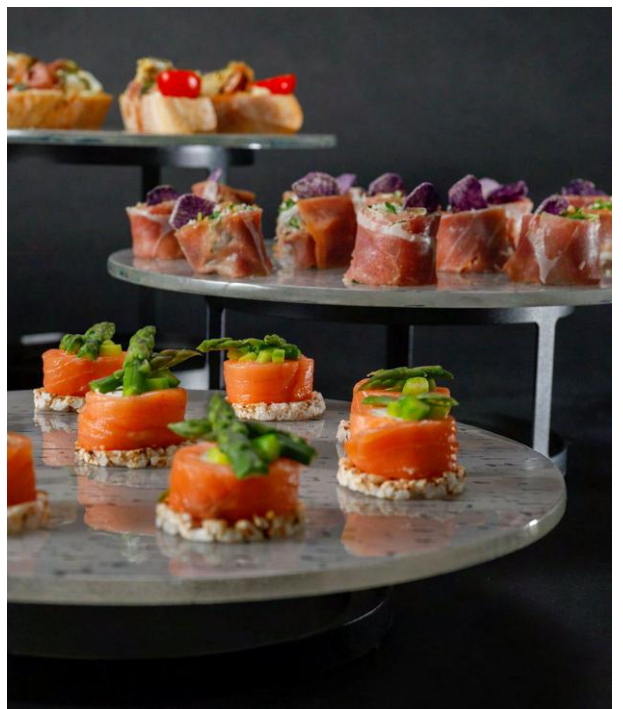

Dessert Bowl  
Grey  
36pcs mpack  
**B5-C5-00-SR471**  
D9.0 H3.5cm

Tasting Bowl  
Cream  
36pcs mpack  
**B5-C5-00-SR41**  
D9.0 H3.5cm

F2-14-13, F2-14-14, F2-14-15, S1-F3-46, F1-F3-11

F1-15-01

F2-14-13, F2-14-16, F1-F3-11, S1-F3-09