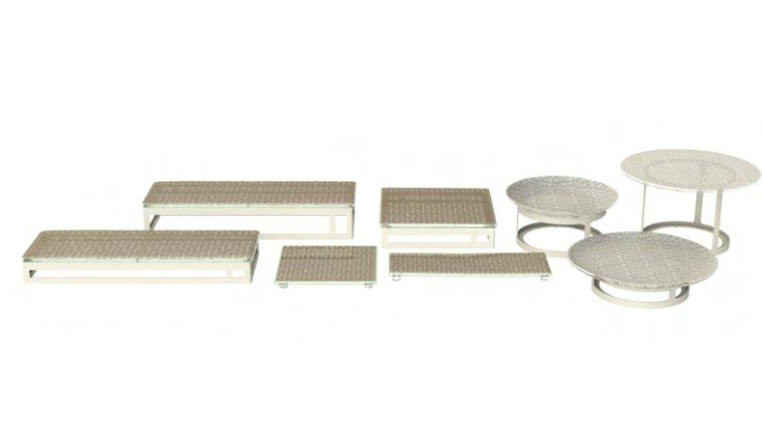

Mid-Century Modern *Receptions In Natural Colors*