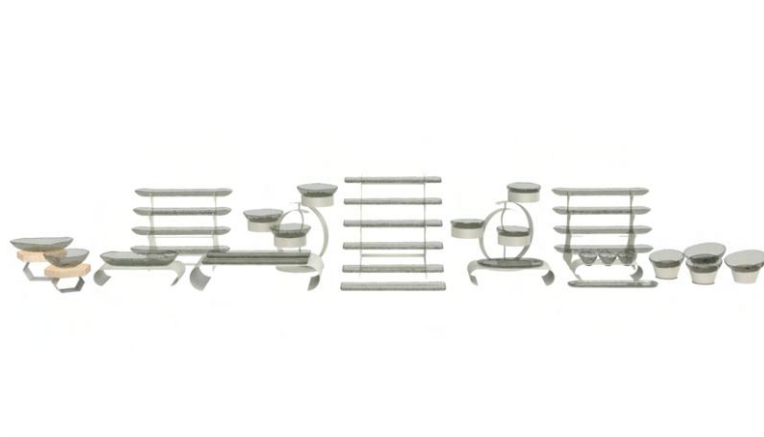

Buffet Setup *Asian Style Setup In Gray Transparent*