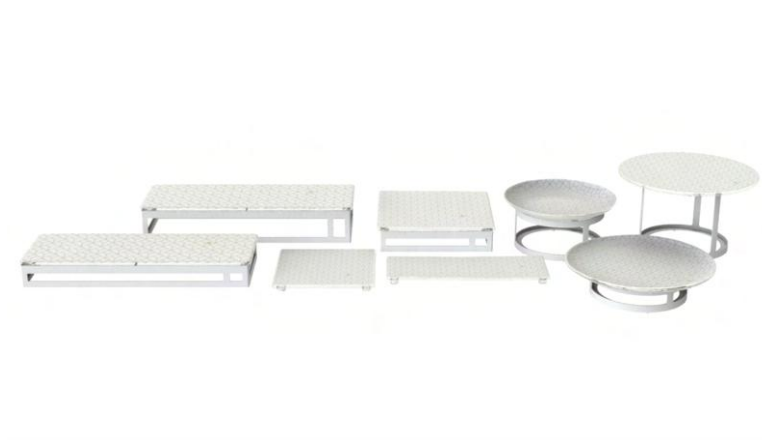

Mid-Century Modern *Receptions In White & Gold*