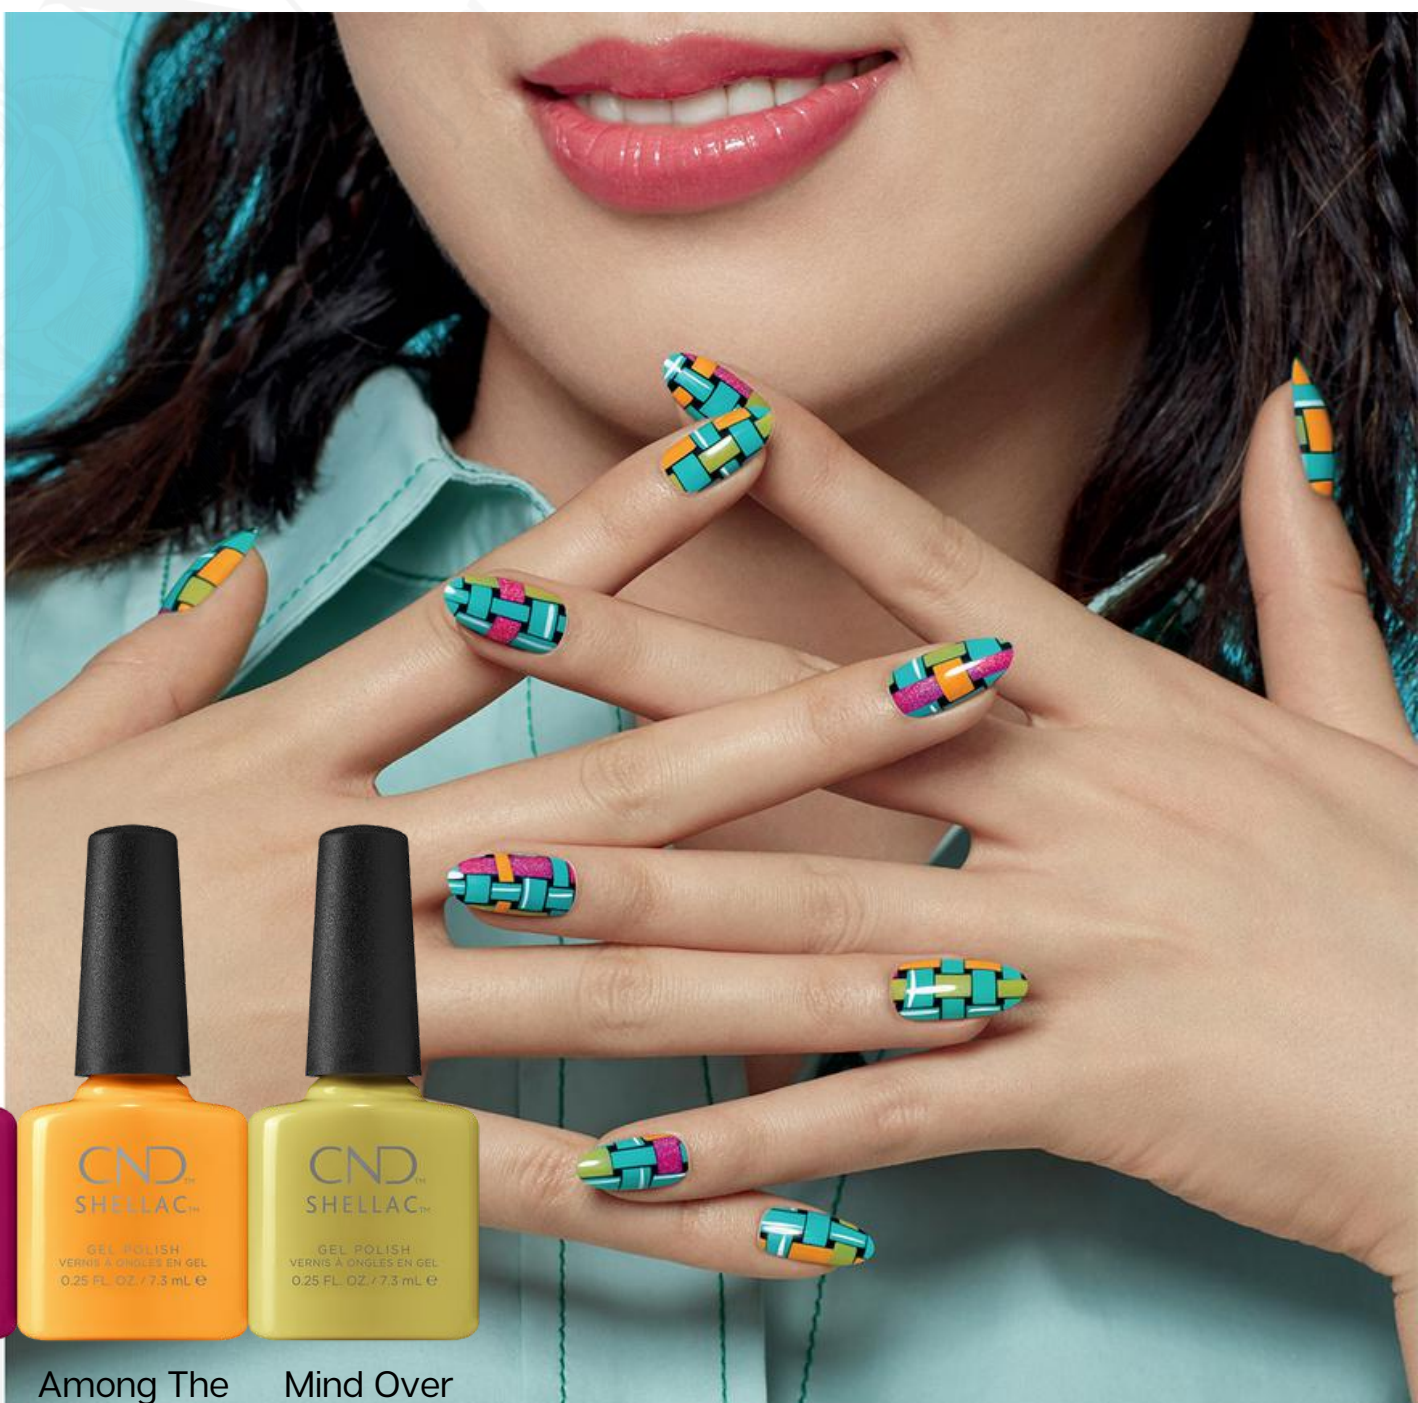

FULL, EVEN COVERAGE • 5-MINUTE REMOVAL* • NO NAIL DAMAGE** • 160+ COLORS

NEW COLLECTION

RISE & SHINE

Poppy
Fields

Oceanside

Violet
Rays

Among The
Marigolds

Mind Over
Matcha

2021 Hollyday Party Ready

High Waisted
Jeans

Signature
Lipstick

Silk Slip Dress

Statement
Earrings

White Down
Button

Glitter Sneakers

2021 Automne Wild Romantics