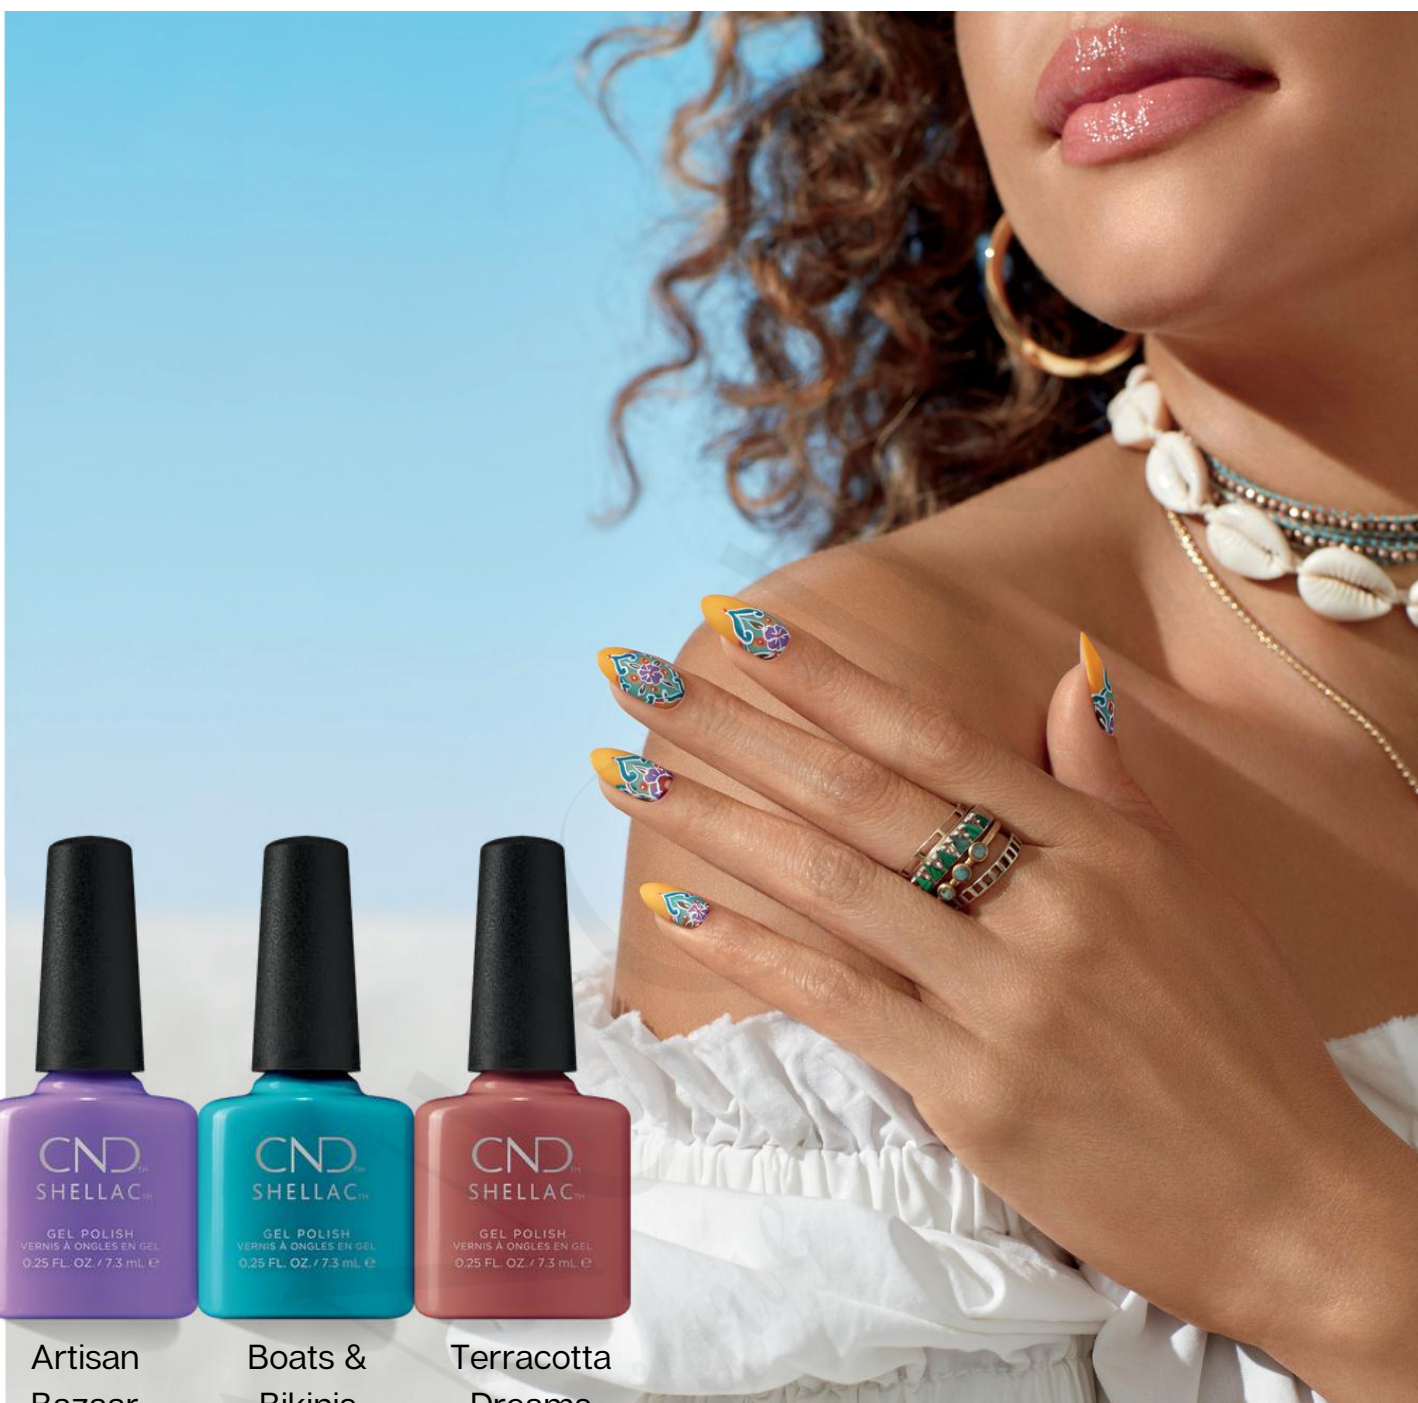

Artisan
Bazaar

Boats &
Bikinis

Terracotta
Dreams