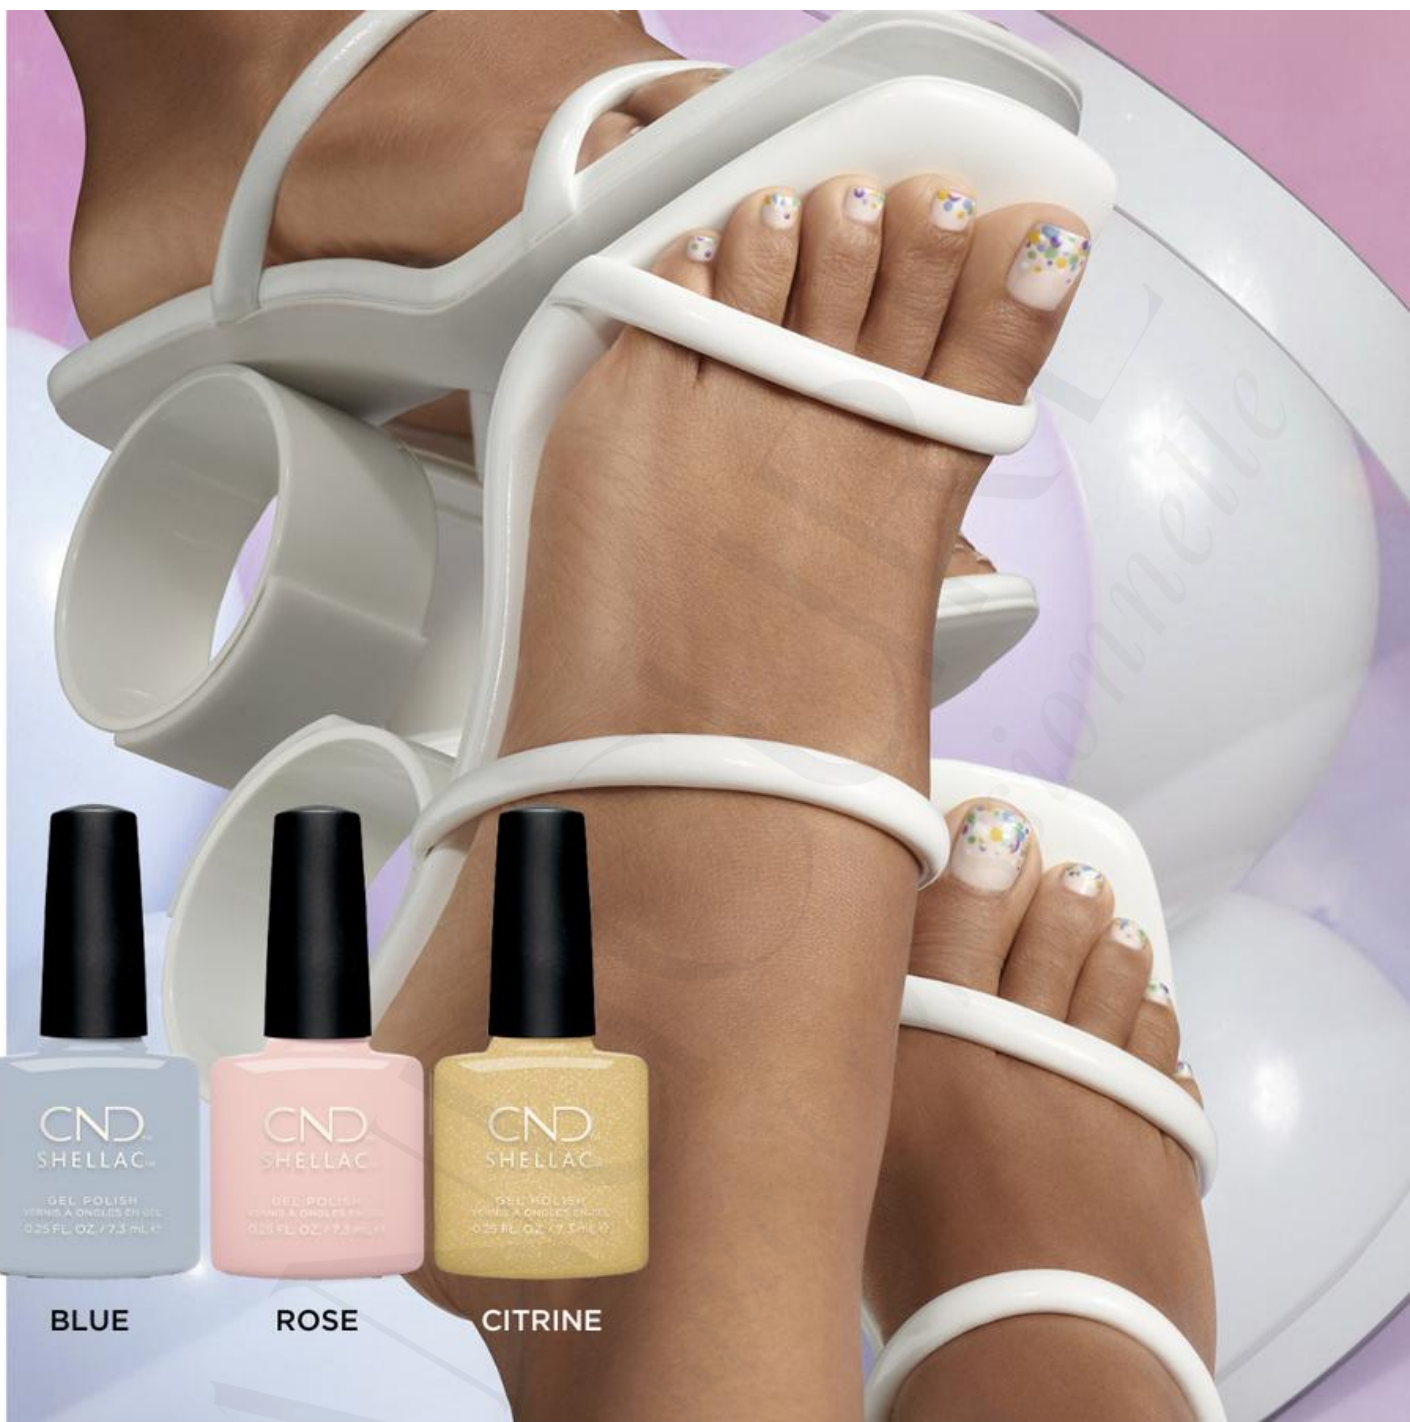

BLUE

ROSE

CITRINE

CND™ SHELLAC™

FULL, EVEN COVERAGE • 5-MINUTE REMOVAL* • NO NAIL DAMAGE** • 150+ COLORS

NEW COLLECTION
HOLLIDAY 2022

CUDDLE UP

IN LUST

STEEL KISSES

FEEL
THE FLUTTER

LOVE FIZZ

HAPPY GO
LUCKY

CND™ SHELLAC™

FULL, EVEN COVERAGE • 5-MINUTE REMOVAL* • NO NAIL DAMAGE** • 150+ COLORS

NEW COLLECTION

COLORWORLD