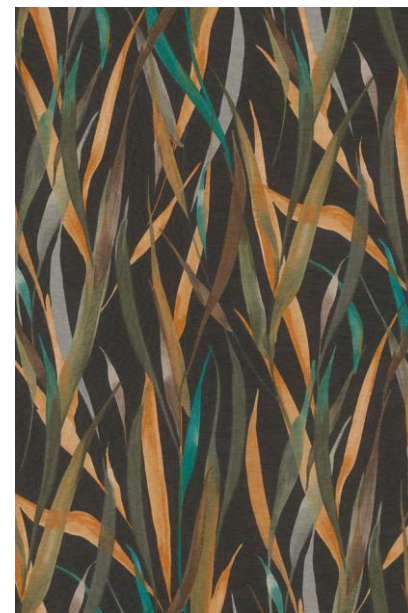

The non-woven wallcovering features oversized grasses in beautiful colour combinations – just like the tropical plant design with its generous shades. A relaxed painted image of a flower meadow promises a dreamy atmosphere. And the graphic pattern promises a touch of abstraction and modernity.

Details

- non-woven wallcovering collection
 - 35 wallcoverings
 - 10,05m length x 0,53m wide
 - taste collection
- 

330236

330243

330250

330205

330212

330229