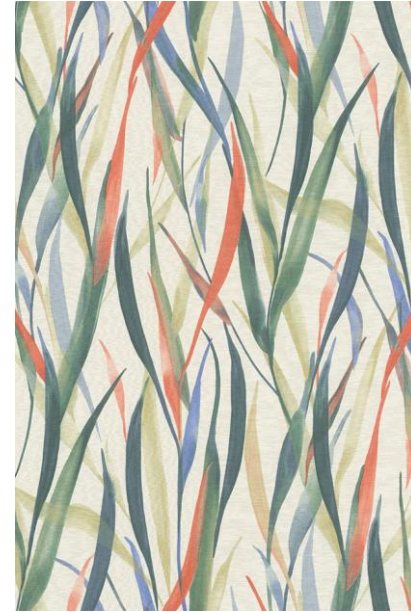

The non-woven wallcovering features oversized grasses in beautiful colour combinations – just like the tropical plant design with its generous shades. A relaxed painted image of a flower meadow promises a dreamy atmosphere. And the graphic pattern promises a touch of abstraction and modernity.

Details

- non-woven wallcovering collection
 - 35 wallcoverings
 - 10,05m length x 0,53m wide
 - taste collection
- 

330236

330243

330250

330205

330212

330229