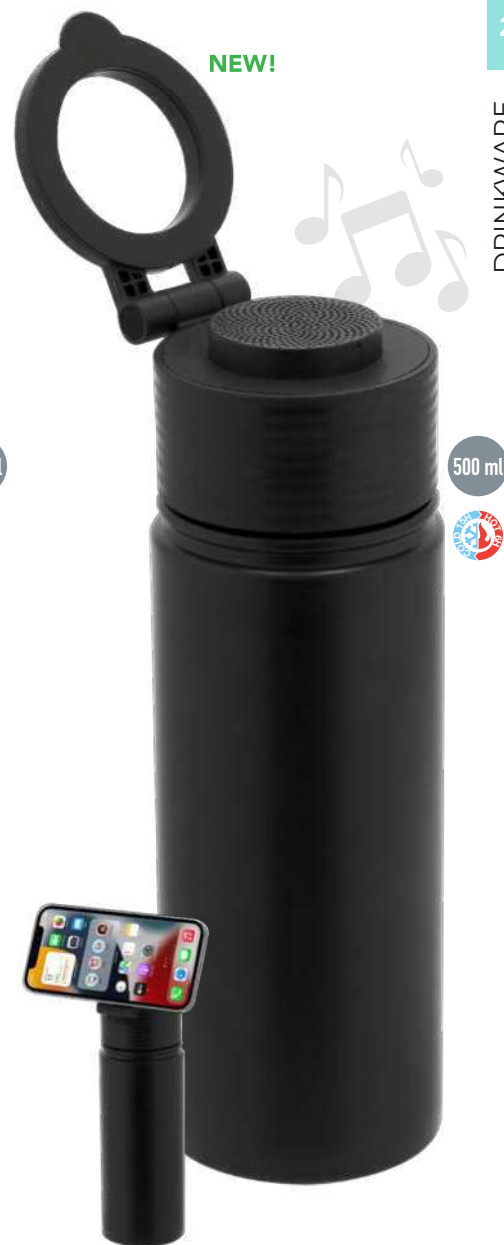

Bundy 21889

Bidon Thermique Multifonction. Acier Inox. 500 ml. Magnétique. Connexion Bluetooth. Puissance Sonore 3W. Batterie 600 mAh.

Multifunction Insulated Bottle. Stainless Steel. 500 ml. Magnetic. Bluetooth Connection. Sound Power 3W. Battery 600 mAh.

Ø 7.3 × 22.5 cm 30 Print Code: F(1), L2