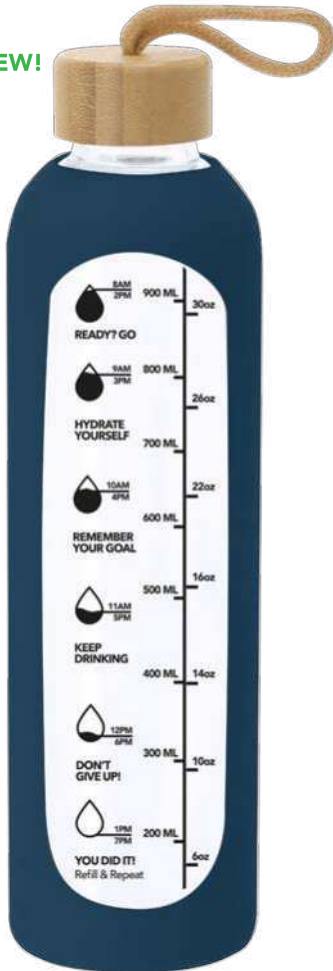

Ø 6.6 × 23 cm 50
Print Code: F(4), L2, L3, WR

02 19 04 07 11 09 01

Raican 6883

Bidon. Aluminium. 550 ml.
Bottle. Aluminium. 550 ml.

Ø 6.6 × 22 cm 50
Print Code: F(4), L2, L3, WR

NEW!

1L

06