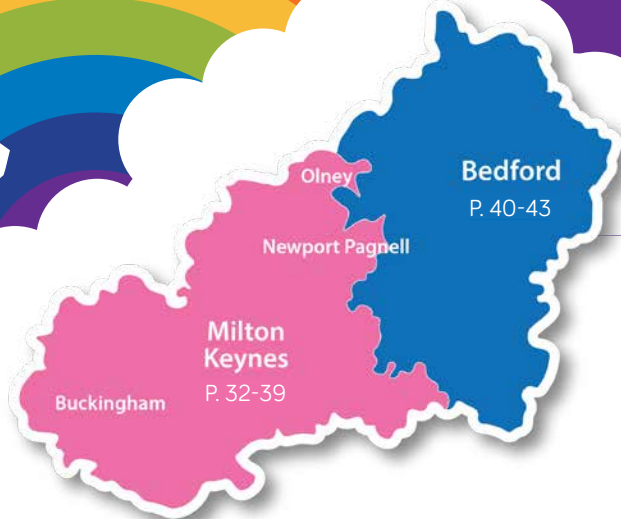

Daily Activity Planner

Your local 'What's On Guide' for families with bumps - 5s in MK & Bedford.

MILTON KEYNES & BUCKINGHAM

MONDAY

PARENTS & TOTS

Cornerstone Toddlers

Cornerstone Church, 300 Saxon Gate West, MK9 2ES. 01908 237777 or 07854 762676. www.cornerstonemk.co.uk.

Times: 10:00 - 11:30. **Ages:** 1 mth - 4 yrs 11 mths.

Cost: £1 (drop in).

Dates: 31 Mar, 28 Apr, 12 May - 19 May & 2 Jun - 21 Jul.

Kumon Buckingham

Lace Hill Sports & Community Centre, Catchpin Street, Buckingham, MK18 7Rr. 07368 332229. www.kumon.co.uk.

• **Maths & English Tuition:** 15:15 - 18:45.

Math & English Tuition for children

Ages: 2 - 16 yrs. **Cost:** £75 per subject per month (booking essential). **Dates:** 31 Mar - 21 Jul.

Kumon Milton Keynes Bletchley

Freeman Memorial Methodist Church, Buckingham Road, Bletchley, MK3 5HH. 07470 963834. www.kumon.co.uk.

• **Maths & English Tuition:** 16:00 - 18:00.

Math & English Tuition for children

Ages: 2 - 16 yrs. **Cost:** £75 per subject per month (booking essential). **Dates:** 31 Mar - 21 Jul.

Kumon Milton Keynes South

Denbigh School, Burchard Crescent, Shenley Church End, MK5 6EX. 07546 642060. www.kumon.co.uk.

• **Maths & English Tuition:** 15:30 - 18:30.

Math & English Tuition for children

Ages: 2 - 16 yrs. **Cost:** £75 per subject per month (booking essential). **Dates:** 31 Mar - 21 Jul.

MK Multiples

Kents Hill Community Centre, Kents Hill, MK7 6HG.

Times: 10:00 - 12:00. **Ages:** Pregnancy - 5 yrs. **Cost:** £4 (drop in).

Dates: 31 Mar - 14 Apr, 28 Apr, 12 May - 19 May & 2 Jun - 21 Jul.

MUSIC & SIGNING

Cha Char Chimps - MK South

The Oak Tree Centre - Monday, Wallinger Drive, Shenley Brook End, MK5 7GZ. 07445831415. www.cchimps.com.

• **Oak Tree Special Guest - Cinderella:** 10:00 - 11:00.

Cost: £8. **Dates:** 7 Apr.

Music Bugs Milton Keynes

Summerlin Centre Station Rd, Woburn Sands, MK17 8SG. 0844 822 1158. www.musicbugs.co.uk.

Times: 10:00 - 10:40 & 11:00 - 11:40. **Ages:** 0 - 4 yrs. **Cost:** £6.95

(booking essential). **Dates:** 28 Apr, 12 May - 19 May & 2 Jun - 21 Jul.

Ragdolly Annas

Shenley Brook End Village Hall, Church End Road, Shenley Brook End, MK5 7AA. 07989 713745. www.ragdollyannas.co.uk.

• **Ragdolly Annas Shenley Brook End:** 10:00 - 10:45.

High energy, music and rhyme activity for the 0-5's

Ages: 0 - 5 yrs. **Cost:** £7.95 (booking essential).

Dates: 28 Apr, 12 May - 19 May & 2 Jun - 21 Jul.

SENSORY & DEVELOPMENT

Phonics with Robot Reg Milton Keynes

The Quaker Centre, 1 Oakley Gardens, Downhead Park, MK15 9BH. 07809 459648. robotreg.co.uk.

• **MINIS Phonics:** 12:45 - 13:30.

With songs, role play & dancing

Ages: 1 - 3 yrs.

• **Pre-school Phonics:** 13:45 - 14:30.

Fun introduction to Phonics

Ages: 2½ years - 4 yrs 11 mths.

Cost: Free (booking essential).

Dates: 31 Mar, 28 Apr, 12 May - 19 May & 2 Jun - 21 Jul.

The Garden Room

The Garden Room, 41 North Street, Castlethorpe, MK19 7EW. 07702604287.

• **Baby Massage - (6 week course):** 10:30 - 11:30.

Baby Massage Classes (6 week course)

Ages: 0 - 6 mths. **Cost:** £50 (booking essential).

Dates: 31 Mar - 7 Apr.