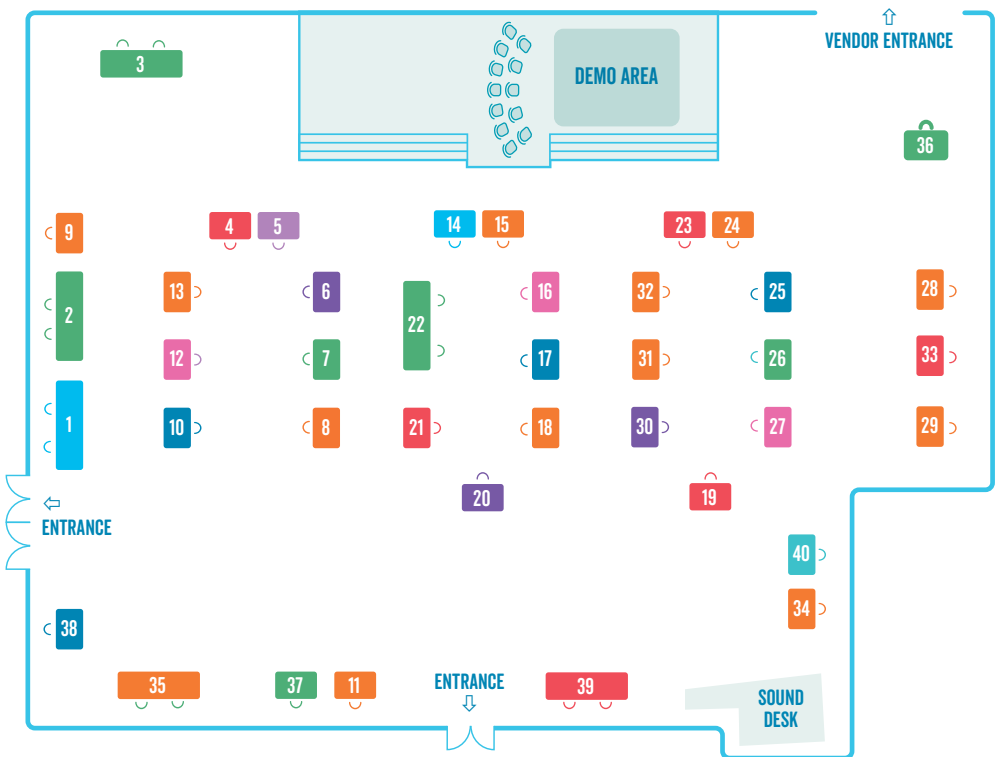

MILTON KEYNES BABY SHOW

EVENT GUIDE

📅 Saturday 26th April 2025

🕒 10am - 2pm

📍 The Ridgeway Centre,
MK12 5TH

Welcome to the Toddle About Baby Show Milton Keynes – the ultimate event for bump, baby, and beyond! Discover and shop must-have pregnancy and baby essentials, explore exciting local baby & toddler activities, and connect with expert services – all in one fun-filled day!

THE AUDITORIUM

PREMIER SHOW SPONSOR

water babies
learn for life®

SHOW SPONSORS

future life