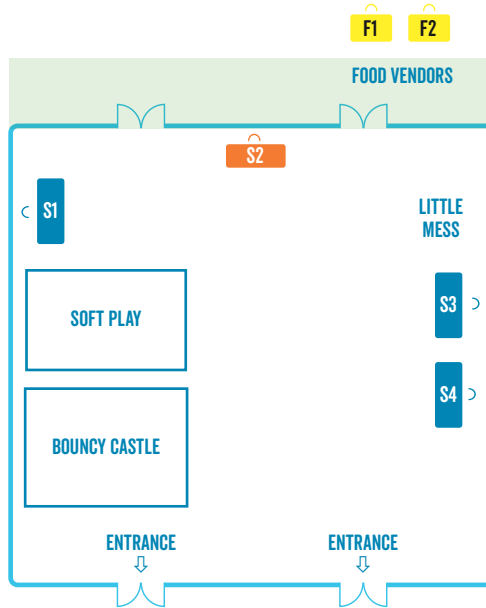

THE SHAFTESBURY SUITE

BABY CHANGING FACILITIES

Baby changing facilities are available at The Ridgeway Centre. We also do have baby changing facility with free baby wipes available in our Baby Feeding/Chill Out Area.

FEEDING YOUR BABY

The Ridgeway Centre is a breastfeeding friendly venue. You are welcome to sit and relax on our sofas in our Baby Feeding Area, especially if you are looking for a space to feed in private.

FEELING PECKISH?

Refreshments and snacks are available to purchase from various food vendors outside The Ridgeway Centre. Feel free to bring a picnic for outside (weather permitting).

PLAY AREA

The soft play, bouncy castle and mess area in The Shaftesbury Suite is free to use and suitable for children up to 5 years. All children must be supervised by parents/carers at all times in the soft play area. The venue/event organiser cannot be held responsible for any injury incurred.