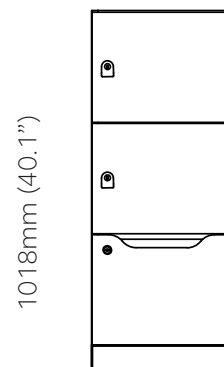

DT2400100018  
W: 2400mm (94.5")

H: 18mm (0.7") D: 1000mm (39.4")

DT0400100018 W: 400mm (15.7")	DT0800100018 W: 800mm (31.5")	DT1000100018 W: 1000mm (39.4")	DT1200100018 W: 1200mm (47.2")	DT1600100018 W: 1600mm (63")	DT2000100018 W: 2000mm (78.7")
----------------------------------	----------------------------------	-----------------------------------	-----------------------------------	---------------------------------	-----------------------------------

# Internal Compartment Dimensions

\*H: 860mm (33.9")  
W: 364mm (14.3")  
D: 462mm (18.2")

H: 451mm (17.8")  
W: 364mm (14.3")  
D: 462mm (18.2")

H: 295mm (11.6")  
W: 364mm (14.3")  
D: 462mm (18.2")

\* Internal height from coat rail to base of locker includes coat rail

The above compartment dimensions also apply to the 1018mm (40.1") high double lockers.

W: 364mm (14.3")  
D: 462mm (18.2")

**Above shelf**  
H: 330mm (13")  
**Main compartment**  
H: 1186mm (46.7")  
**Below bottom shelf**  
H: 260mm (10.2")

H: 613mm (24.1")  
W: 364mm (14.3")  
D: 462mm (18.2")

H: 455mm (17.9")  
 W: 364mm (14.3")  
 D: 462mm (18.2")

H: 360mm (14.2")  
 W: 364mm (14.3")  
 D: 462mm (18.2")

H: 297mm (11.7")  
 W: 364mm (14.3")  
 D: 462mm (18.2")