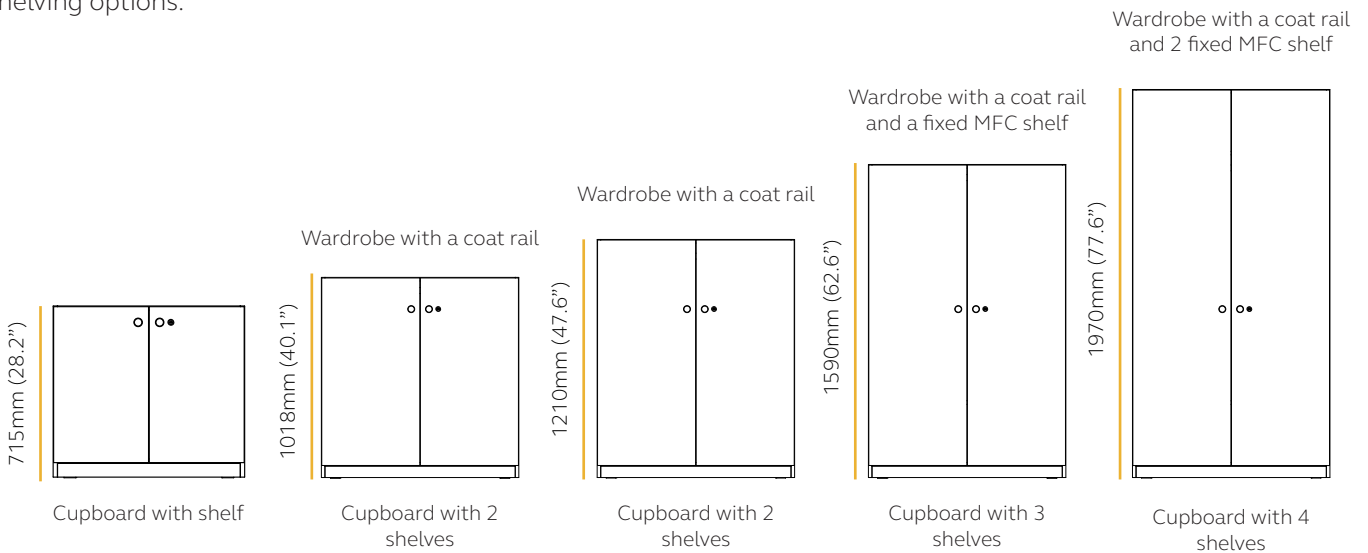

## Features & Benefits

All products within the Pren range are 500mm deep, meaning your lockers, cupboards and wardrobes can be combined into neat, flush storage runs to suit your workspace.

All units come complete with matching back panels, side panels and plinths, meaning no additional cladding panels need to be specified for a seamless finish.

## Lockers

All Pren lockers are available in single or double columns. Alternating examples are shown below for illustrative purposes only.

Single lockers are available in 400mm (15.7") wide.  
Double lockers are available in 800mm (31.5") wide.

## Wardrobes & Cupboards

Pren Wardrobes are available with a choice of coat rail and shelving options. Pren Two Door Cupboards are available with a choice of shelving options.

Only available in 800mm (31.5")