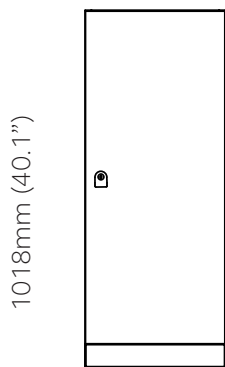

DT2400100018  
W: 2400mm (94.5")

H: 18mm (0.7") D: 1000mm (39.4")

DT0400100018 W: 400mm (15.7")	DT0800100018 W: 800mm (31.5")	DT1000100018 W: 1000mm (39.4")	DT1200100018 W: 1200mm (47.2")	DT1600100018 W: 1600mm (63")	DT2000100018 W: 2000mm (78.7")
----------------------------------	----------------------------------	-----------------------------------	-----------------------------------	---------------------------------	-----------------------------------

# Internal Compartment Dimensions

\*H: 860mm (33.9")  
W: 364mm (14.3")  
D: 462mm (18.2")

H: 451mm (17.8")  
W: 364mm (14.3")  
D: 462mm (18.2")

H: 295mm (11.6")  
W: 364mm (14.3")  
D: 462mm (18.2")

\* Internal height from coat rail to base of locker includes coat rail

The above compartment dimensions also apply to the 1018mm (40.1") high double lockers.

W: 364mm (14.3")  
D: 462mm (18.2")

**Above shelf**  
H: 330mm (13")  
**Main compartment**  
H: 1186mm (46.7")  
**Below bottom shelf**  
H: 260mm (10.2")

H: 613mm (24.1")  
W: 364mm (14.3")  
D: 462mm (18.2")

H: 455mm (17.9")  
 W: 364mm (14.3")  
 D: 462mm (18.2")

H: 360mm (14.2")  
 W: 364mm (14.3")  
 D: 462mm (18.2")

H: 297mm (11.7")  
 W: 364mm (14.3")  
 D: 462mm (18.2")