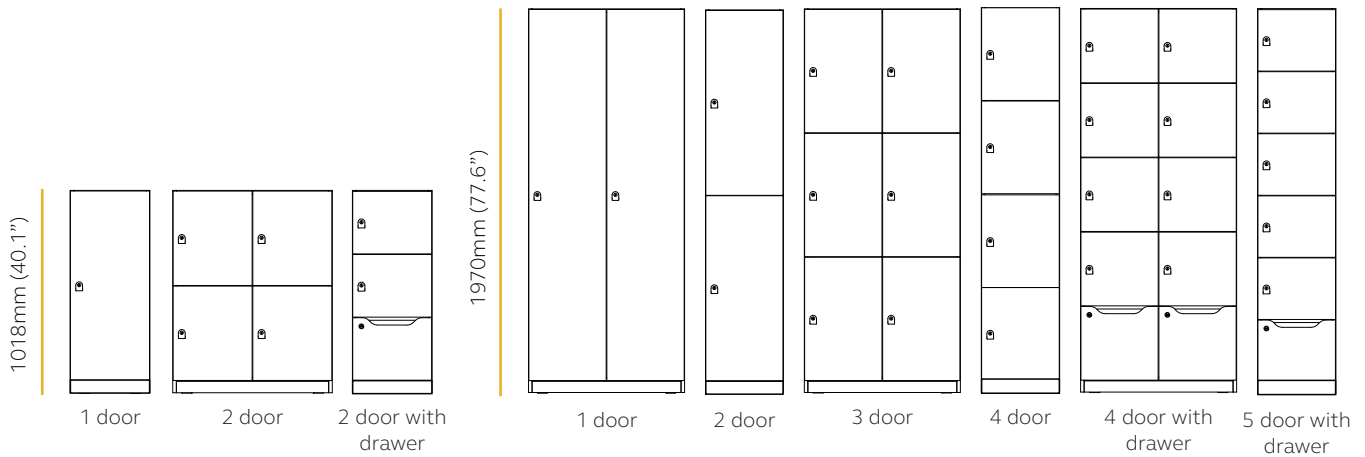

Range Overview

All units are 500mm (19.7") deep

Lockers

All Pren lockers are available in single or double columns. Alternating examples are shown below for illustrative purposes only.

Single lockers are available in 400mm (15.7") wide.
Double lockers are available in 800mm (31.5") wide.