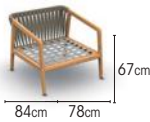

COMPONENTS

1 seat

teak	rope taupe	01-002013
teak	rope khaki	01-002016