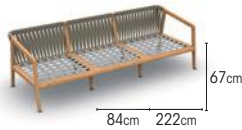

1 seat

teak	rope taupe	01-002013
teak	rope khaki	01-002016

2 seats

teak	rope taupe	01-002014
teak	rope khaki	01-002017

3 seats

teak	rope taupe	01-002015
teak	rope khaki	01-002018

dining chair

teak	rope taupe	01-002012
teak	rope khaki	01-001758