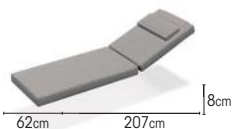

CUSHIONS

1x seat + back

exteria quadro nature
exteria melo beige

02-000513
02-000945

1x dining chair cushion: seat + back

exteria quadro nature
exteria melo beige

02-000515
02-000947

1x sunlounger cushion