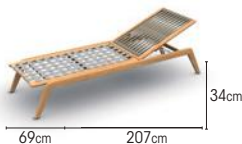

1 seat

teak	rope taupe	01-002013
teak	rope khaki	01-002016

2 seats

teak	rope taupe	01-002014
teak	rope khaki	01-002017

3 seats

teak	rope taupe	01-002015
teak	rope khaki	01-002018

dining chair

teak	rope taupe	01-002012
teak	rope khaki	01-001758

coffee table

teak		01-002022
------	--	-----------

dining table

teak	teak top	01-006283
------	----------	-----------

sunlounger

teak	rope taupe	01-002020
teak	rope khaki	01-002019

PREMIUM OUTDOOR FURNITURE, WORLDWIDE DELIVERY
www.jati-kebon.com