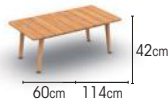

1 seat

teak	rope taupe	01-002013
teak	rope khaki	01-002016

2 seats

teak	rope taupe	01-002014
teak	rope khaki	01-002017

3 seats

teak	rope taupe	01-002015
teak	rope khaki	01-002018

dining chair

teak	rope taupe	01-002012
teak	rope khaki	01-001758