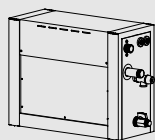

STE Steam Generator