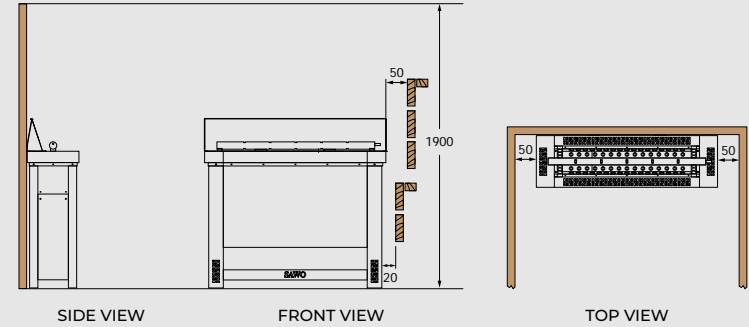

Minimum Safety Distances (Wall Installation)

Saunova/Innova (NS)

HEATER MODEL	kW	SAUNA ROOM		SIZE OF HEATER			STONES (kg)	CONTROL
		MIN (m²)	MAX (m²)	LENGTH (mm)	WIDTH (mm)	HEIGHT (mm)		
HES-45NS-G-P-C	4,5	3	6	230	860	655	17	separate
HES-60NS-G-P-C	6,0	5	9	230	860	655	17	separate
HES-75NS-G-P-C	7,5	7	13	230	860	655	17	separate
HES-90NS-G-P-C	9,0	8	14	230	860	655	17	separate

Heliuss with Hood (Optional)

- » Maintain a small space for a wall divider and recess area in order to place the heater behind or below the benches.

Other features:

- » Can be installed as floor-standing or wall-mounted
- » Heater stones are not in contact with the heating elements
- » Water accessory (funnel, hose) included for wall installation with a divider
- » Can fit 17kg of stones
- » Catch pan included
- » Adjustable legs

Heater Accessories (Optional)

Heliuss Hood

MODEL	SIZE OF HOOD		
	LENGTH (mm)	WIDTH (mm)	HEIGHT (mm)
HP68-008	85	840	290

Heliuss Heater Guards

MODEL	SIZE OF GUARD RAIL		
	LENGTH (mm)	WIDTH (mm)	HEIGHT (mm)
HES-GUARD-W-H	280	910	90