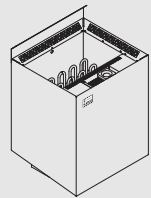

Nordex Combi