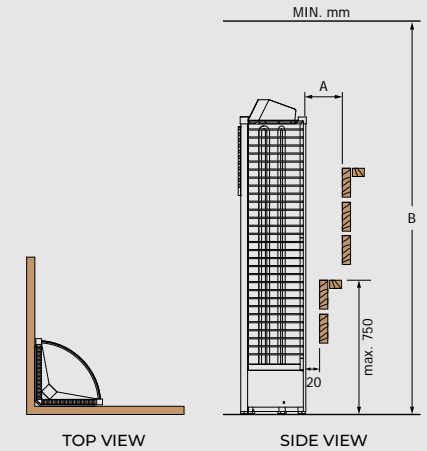

Minimum Safety Distances