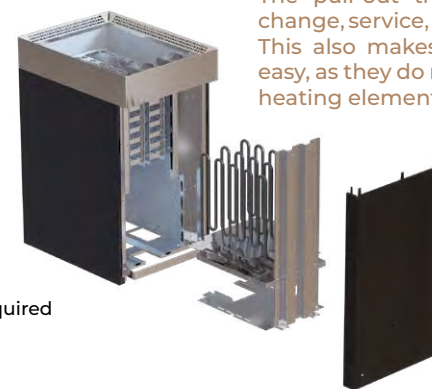

## Technical DATA

Nordex Pro Combi

SIDE VIEW TOP VIEW  
Minimum Safety Distances

Nordex Pro Connection Kit

The pull-out tray allows the user to easily change, service, or check the heating elements. This also makes replacing the heater stones easy, as they do not come into contact with the heating elements.