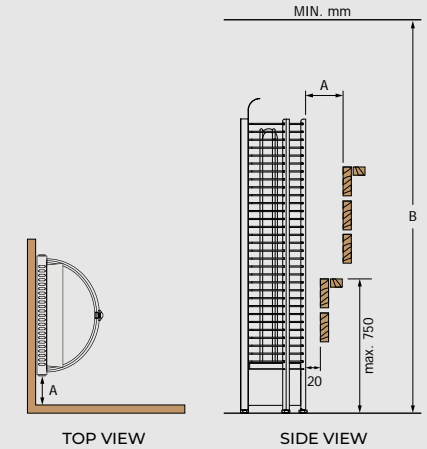

Minimum Safety Distances