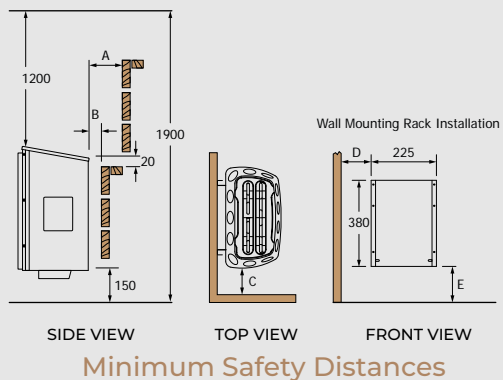

Technical DATA

Built-in (NB)

HEATER MODEL	kW	SAUNA ROOM (m³)		SIZE OF HEATER (mm)			STONES (kg)	CONTROL	MINIMUM SAFETY DISTANCES				
		MIN	MAX	LENGTH	WIDTH	HEIGHT			A	B	C	D	E
MN-23NB-Z | MN-23NB-P-F	2,3	1,3	2,5	*215	435	**455	11	built-in (8+4h)	100	20	100	140	155
MN-30NB-Z | MN-30NB-P-F	3,0	2	4	*215	435	**455	11	built-in (8+4h)	100	20	100	140	155
MN-36NB-Z | MN-36NB-P-F	3,6	3	6	*215	435	**455	11	built-in (8+4h)	100	20	100	140	155

*Depth when installed to the wall.

**Reflector not included.