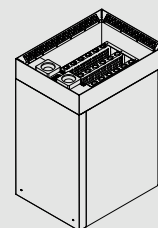

Technical DATA

Nordex Pro Combi