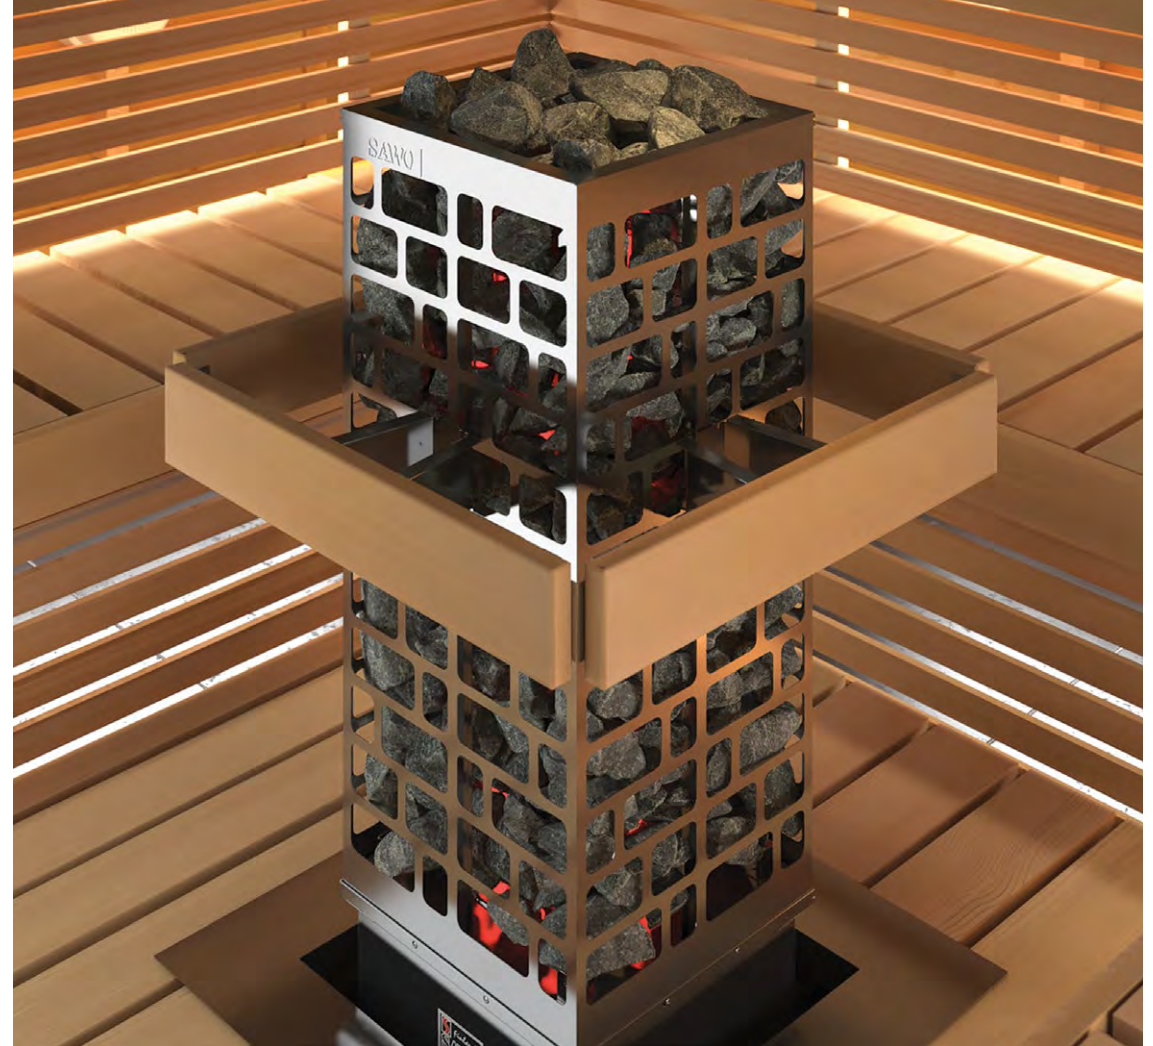

Cubos

Cubos is the ultimate 3-in-1 heater – it can be placed either in the middle, corner or wall of the sauna room. The additional protective cover* allows for wall and/or corner installation. This modern and versatile heater is truly one of a kind.

*sold separately

Saunova 2.0 Operated
(Ni2)