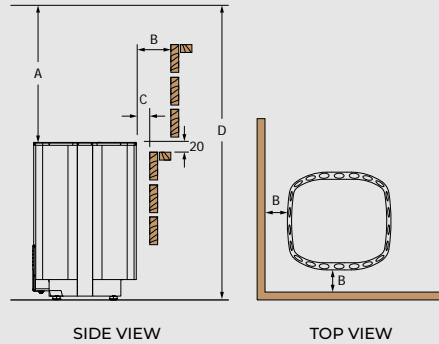

Savonia

Savonia models are designed to withstand extreme heat with the least amount of time spent on overall care and maintenance. They can also handle a large amount of stones for a smoother, lower temperature sauna experience.

The heaters come in two versions, regular and cool-to-touch fiber coating. Both versions have adjustable legs that keep the heater level on the floor.

- » Power range: 9,0 – 24,0kW
- » Available controls: Saunova/Innova (NS)
- » Adjustable legs

Minimum Safety Distances