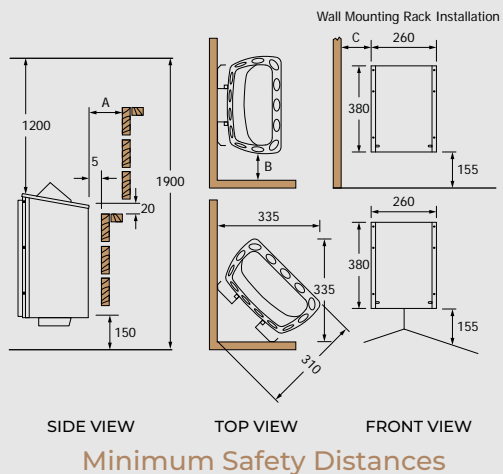

Saunova/Innova (NS)

HEATER MODEL	kW	SAUNA ROOM (m³)		SIZE OF HEATER (mm)			STONES (kg)	CONTROL	MINIMUM SAFETY DISTANCES		
		MIN	MAX	LENGTH	WIDTH	HEIGHT			A	B	C
MX-23NS-Z | MX-23NS-P-F	2,3	1,3	2,5	*310	330	485	8 - 11	separate	30	20	60
MX-30NS-Z | MX-30NS-P-F	3,0	2	4	*310	330	485	8 - 11	separate	35	25	65
MX-36NS-Z | MX-36NS-P-F	3,6	3	6	*310	330	485	8 - 11	separate	40	25	65

Built-in (NB)

HEATER MODEL	kW	SAUNA ROOM (m³)		SIZE OF HEATER (mm)			STONES (kg)	CONTROL	MINIMUM SAFETY DISTANCES		
		MIN	MAX	LENGTH	WIDTH	HEIGHT			A	B	C
MX-23NB-Z | MX-23NB-P-F	2,3	1,3	2,5	*310	330	485	8 - 11	built-in (8+4h)	30	20	60
MX-30NB-Z | MX-30NB-P-F	3,0	2	4	*310	330	485	8 - 11	built-in (8+4h)	35	25	65
MX-36NB-Z | MX-36NB-P-F	3,6	3	6	*310	330	485	8 - 11	built-in (8+4h)	40	25	65

*Wall mounted/corner mounted.