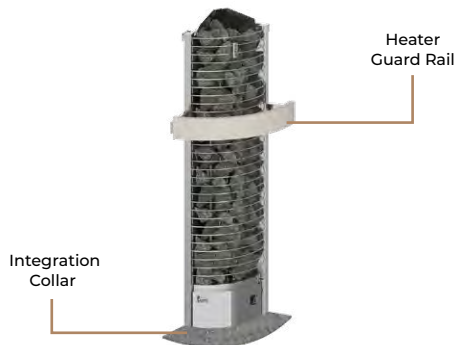

Heater Accessories (Optional)

Heater Guard Rail

Integration Collar

Integration Collars for Corner

MODEL	SIZE OF COLLAR (mm)		
	LENGTH	WIDTH	HEIGHT
TH-COLLAR-ST2-CNR	220	670	45
TH-COLLAR-ST4-CNR	235	730	45
TH-COLLAR-ST6-CNR	245	795	45

MODEL	SIZE OF COLLAR (mm)		
	LENGTH	WIDTH	HEIGHT
TH-COLLAR-W2-CNR-H	200	600	45
TH-COLLAR-W4-CNR-H	215	670	45
TH-COLLAR-W6-CNR-H	235	755	45

MODEL	SIZE OF COLLAR (mm)		
	LENGTH	WIDTH	HEIGHT
TH-COLLAR-S2-CNR	425	425	45
TH-COLLAR-S4-CNR	475	475	45
TH-COLLAR-S6-CNR	535	535	45

Heater Guards for Corner

MODEL	SIZE OF GUARD RAIL (mm)		
	LENGTH	WIDTH	HEIGHT
TH-GUARD-W2-CNR-H	240	595	90
TH-GUARD-W4-CNR-H	255	670	90
TH-GUARD-W6-CNR-H	270	755	90

MODEL
TH2 | TH3 TH4 | TH5 TH6