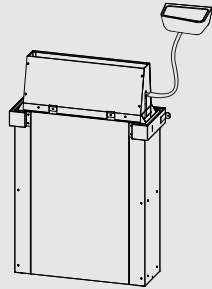

Technical DATA

Helius Mini