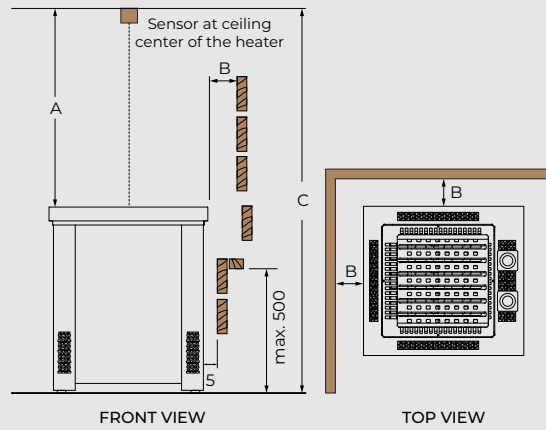

Minimum Safety Distances

The pull-out tray allows the user to easily change, service, or check the heating elements. This also makes replacing the heater stones easy, as they do not come into contact with the heating elements.