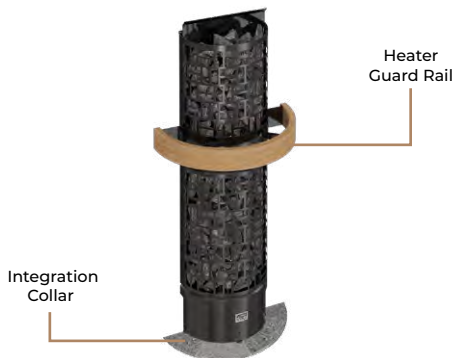

Heater Accessories (Optional)

Integration Collars for Wall

MODEL	SIZE OF COLLAR		
	LENGTH (mm)	WIDTH (mm)	HEIGHT (mm)
TH-COLLAR-ST2-WL	355	650	45
TH-COLLAR-ST6-WL	445	830	45
TH-COLLAR-ST12-WL	535	1010	45

MODEL	SIZE OF COLLAR		
	LENGTH (mm)	WIDTH (mm)	HEIGHT (mm)
TH-COLLAR-W2-WL-H	345	630	45
TH-COLLAR-W6-WL-H	425	790	45
TH-COLLAR-W12-WL-H	545	1030	45

MODEL	SIZE OF COLLAR		
	LENGTH (mm)	WIDTH (mm)	HEIGHT (mm)
TH-COLLAR-S2-WL	345	635	45
TH-COLLAR-S6-WL	425	795	45
TH-COLLAR-S12-WL	545	1035	45

Heater Guards for Wall

MODEL	SIZE OF GUARD RAIL		
	LENGTH (mm)	WIDTH (mm)	HEIGHT (mm)
SW-GUARD-W2-WL-H	335	615	90
SW-GUARD-W6-WL-H	410	795	90

HEATERS
SW3
SW6
SW12