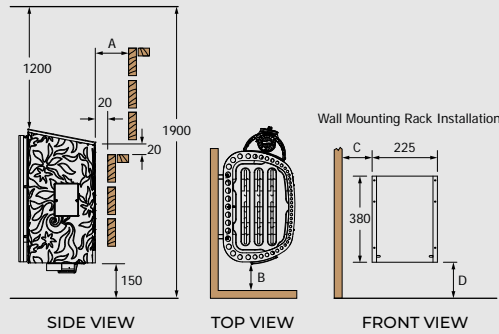

Technical DATA

Minimum Safety Distances