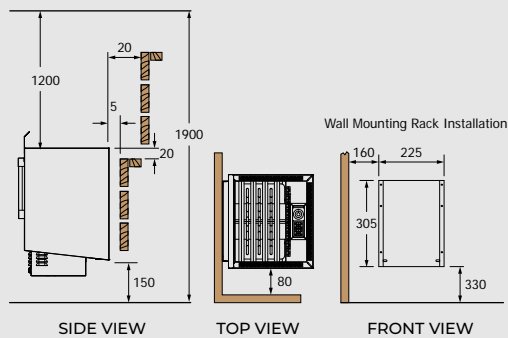

Minimum Safety Distances