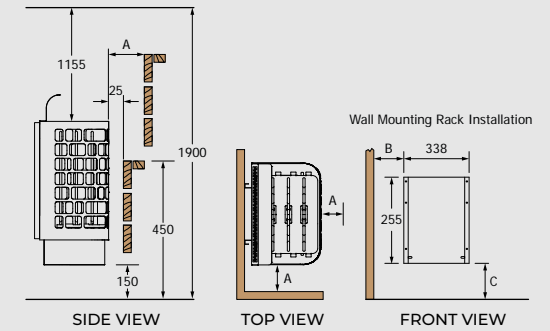

Krios
(NB)

Minimum Safety Distances

Saunova (Ni2)

HEATER MODEL	kW	SAUNA ROOM		SIZE OF HEATER			STONES (kg)	CONTROL	MINIMUM SAFETY DISTANCES		
		MIN (m²)	MAX (m²)	LENGTH (mm)	WIDTH (mm)	HEIGHT (mm)			A	B	C
KRI-45Ni2-P-C	4,5	3	6	*290	390	**600	40	Saunova 2.0	50	75	345
KRI-60Ni2-P-C	6,0	5	8	*290	390	**600	40	Saunova 2.0	80	105	345
KRI-80Ni2-P-C	8,0	7	13	*290	390	**670	50	Saunova 2.0	100	125	415
KRI-90Ni2-P-C	9,0	8	14	*290	390	**670	50	Saunova 2.0	100	125	415

Saunova/Innova (NS)

HEATER MODEL	kW	SAUNA ROOM		SIZE OF HEATER			STONES (kg)	CONTROL	MINIMUM SAFETY DISTANCES		
		MIN (m²)	MAX (m²)	LENGTH (mm)	WIDTH (mm)	HEIGHT (mm)			A	B	C
KRI-45NS-P-C	4,5	3	6	*290	390	**580	40	Innova	50	75	320
KRI-60NS-P-C	6,0	5	8	*290	390	**580	40	Innova	80	105	320
KRI-80NS-P-C	8,0	7	13	*290	390	**650	50	Innova	100	125	390
KRI-90NS-P-C	9,0	8	14	*290	390	**650	50	Innova	100	125	390

Heater Accessories (Optional)

Krios Heater Guards

Wood
Hemlock (H)

MODEL	SIZE OF GUARD RAIL		
	LENGTH (mm)	WIDTH (mm)	HEIGHT (mm)
KRI-GUARD-W-H	385	620	90

Built-in (NB)

HEATER MODEL	kW	SAUNA ROOM		SIZE OF HEATER			STONES (kg)	CONTROL	MINIMUM SAFETY DISTANCES		
		MIN (m²)	MAX (m²)	LENGTH (mm)	WIDTH (mm)	HEIGHT (mm)			A	B	C
KRI-45NB-P-C	4,5	3	6	*290	390	**580	40	Built-in	50	75	320
KRI-60NB-P-C	6,0	5	8	*290	390	**580	40	Built-in	80	105	320
KRI-80NB-P-C	8,0	7	13	*290	390	**650	50	Built-in	100	125	390
KRI-90NB-P-C	9,0	8	14	*290	390	**650	50	Built-in	100	125	390

*Depth when installed to the wall.

**Height with reflector.