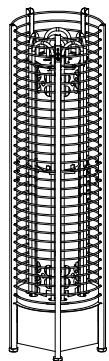

Tower Heaters

Tower heaters are developed to produce steam from the lowest to the highest part of the sauna, similarly to a smoke sauna.

Our Tower heaters are equipped with a removable stone spacer, which allows for high temperatures while saving electricity due to reduced heating time. The stone spacer improves air flow in the heater and helps extend the heating elements' life span as the stones do not touch the elements.

When the stone spacer is not used, the *löyly* is milder and softer.

The Tower heaters come in Round, Wall, and Corner models.

Round