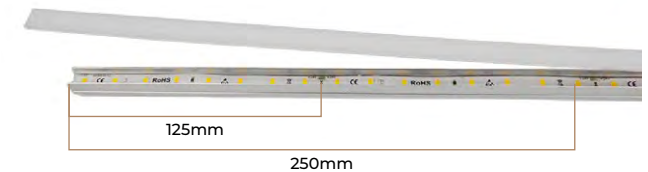

Sauna LED Lights

SAWO Sauna LED Light is designed to provide every sauna session with calm, balanced illumination. It is heat and moisture resistant, so it performs reliably in demanding sauna environments. The soft, glare-free light enhances relaxation while highlighting natural wood interiors. Energy-efficient LED technology ensures long service life and low power consumption.

Technical Data	
Ingress Protection	IPX4
Voltage	110 / 230 V
Power Consumption	6W / 1m
CRI	>90
CCT	2700K

*Note: Silicon wires can be attached to any three-way splitter head.