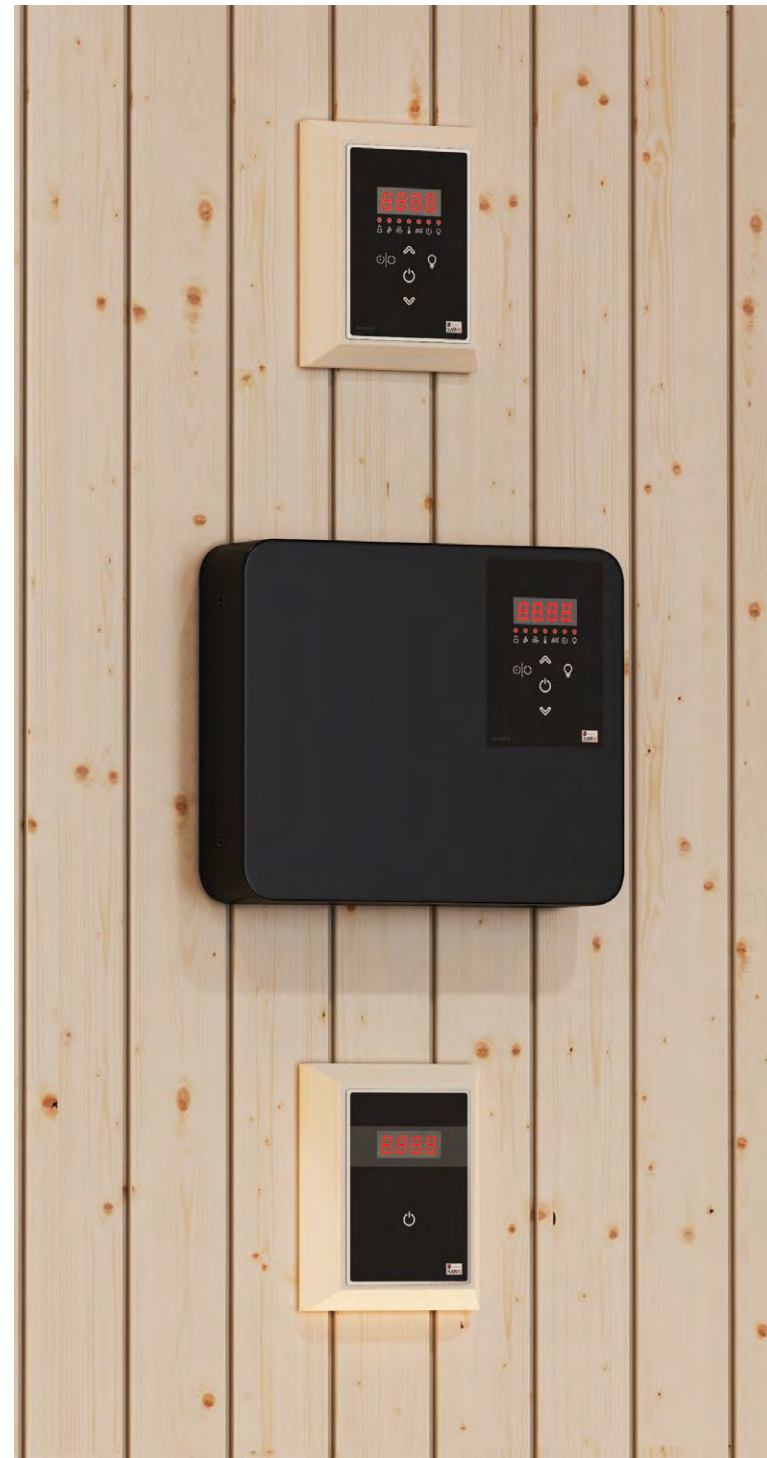

### Saunova Simple (SAU-UI-S)

- » Dimensions: (L) 37 x (W) 104 x (H) 147mm
- » For those looking for simplicity on sauna heater control. Enables the to focus on the basics, turning the heater on / off.