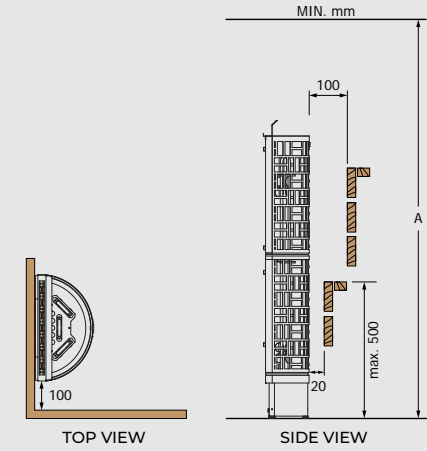

Saunova/Innova (NS)

HEATER MODEL	kW	SAUNA ROOM		SIZE OF HEATER			STONES		CONTROL	MINIMUM SAFETY DISTANCES	
		MIN	MAX	LENGTH	WIDTH	HEIGHT	Without Stone Spacer	With Stone Spacer		A	B
SW3-45NS-WL-P-C | SW3-45NS-WL-BL-P-C	4,5	3	6	*210	390	1375	70	60	separate	100	1900
SW3-60NS-WL-P-C | SW3-60NS-WL-BL-P-C	6,0	5	8	*210	390	1375	70	60	separate	100	1900
SW6-90NS-WL-P-C | SW6-90NS-WL-BL-P-C	9,0	8	15	*290	540	1375	160	100	separate	100	1900
SW6-120NS-WL-P | SW6-120NS-WL-BL-P	12,0	11	18	*290	540	1375	160	100	separate	100	2100
SW12-180NS-WL-P | SW12-180NS-WL-BL-P	18,0	18	30	*430	780	1375	250	165	separate	100	2300
SW12-210NS-WL-P | SW12-210NS-WL-BL-P	21,0	22	35	*430	780	1375	250	165	separate	100	2300
SW12-240NS-WL-P | SW12-240NS-WL-BL-P	24,0	24	40	*430	780	1375	250	165	separate	100	2300

*Depth when installed to the wall.

Built-in (NB)

HEATER MODEL	kW	SAUNA ROOM		SIZE OF HEATER			STONES		CONTROL	MINIMUM SAFETY DISTANCES	
		MIN	MAX	LENGTH	WIDTH	HEIGHT	Without Stone Spacer	With Stone Spacer		A	B
SW3-45NB-WL-P-C | SW3-45NB-WL-BL-P-C	4,5	3	6	*230	385	1395	70	60	built-in (8+4h)	100	1900
SW3-60NB-WL-P-C | SW3-60NB-WL-BL-P-C	6,0	5	8	*230	385	1395	70	60	built-in (8+4h)	100	1900
SW6-90NB-WL-P-C | SW6-90NB-WL-BL-P-C	9,0	8	15	*250	475	1395	160	100	built-in (8+4h)	100	1900

Minimum Safety Distances