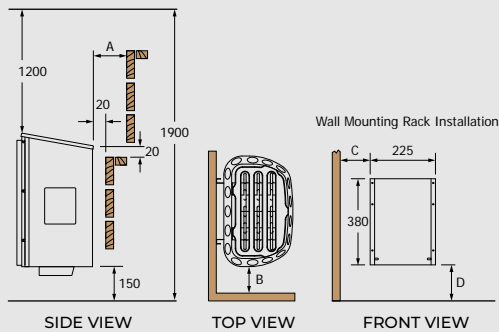

Scandia

Scandia is a staple classic among sauna heaters. This simple heater gives the traditional Finnish sauna experience. It is available with cool-to-touch fiber coating, and compatible with Saunova or Innova controls (NS).

- › Power range: 4,5 – 9,0kW
- › Available controls: Saunova/Innova (NS), Built-in (NB)

Technical DATA

Minimum Safety Distances