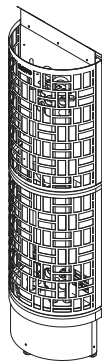

SAWO30 Heaters

SAWO30 heaters celebrate the 30-year journey of the SAWO brand. Designed with precision and elegance, they combine robust performance with a sleek, modern aesthetic. The SAWO30 makes a striking centerpiece for any sauna, and its height ensures even heat circulation from top to bottom. SAWO30 heaters are available in three models: Round, Corner, and Wall.

Wall