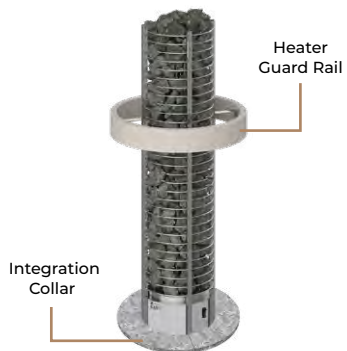

Heater Accessories (Optional)

Integration Collars for Round

MODEL	SIZE OF COLLAR LENGTH WIDTH HEIGHT (mm)
TH-COLLAR-V2-ST4	420 420 105

MODEL	SIZE OF COLLAR LENGTH WIDTH HEIGHT (mm)
TH-COLLAR-ST2	460 460 45
TH-COLLAR-ST4	540 540 45
TH-COLLAR-ST6	640 640 45
TH-COLLAR-ST9	720 720 45
TH-COLLAR-ST12	820 820 45

MODEL	SIZE OF COLLAR LENGTH WIDTH HEIGHT (mm)
TH-COLLAR-W2-H	440 440 45
TH-COLLAR-W4-H	485 485 45
TH-COLLAR-W6-H	540 540 45
TH-COLLAR-W9-H	560 560 45
TH-COLLAR-W12-H	685 685 45

MODEL	SIZE OF COLLAR LENGTH WIDTH HEIGHT (mm)
TH-COLLAR-S2	507 507 45
TH-COLLAR-S4	560 560 45
TH-COLLAR-S6	620 620 45
TH-COLLAR-S9	690 690 45
TH-COLLAR-S12	790 790 45

Heater Guards for Round

MODEL	SIZE OF GUARD RAIL LENGTH WIDTH HEIGHT (mm)
TH-GUARD-W2-H	510 510 45
TH-GUARD-W4-H	560 560 45
TH-GUARD-W6-H	620 620 45
TH-GUARD-W9-H	690 690 45
TH-GUARD-W12-H	790 790 45

MODEL
TH2 | TH3
TH4 | TH5
TH6
TH9
TH12