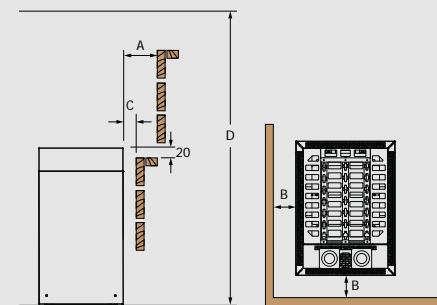

Technical DATA

SIDE VIEW TOP VIEW
Minimum Safety Distances