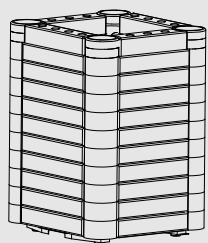

Nimbus

The striking **Nimbus** heater features a soapstone casing that provides long-lasting heat. The Nimbus is compatible with Saunova and Innova controls (NS).

- » Power range: 9,0 – 24,0kW
- » Available controls: Saunova/Innova (NS)

Saunova/Innova (NS)

HEATER MODEL	kW	SAUNA ROOM (m³)		SIZE OF HEATER (mm)			STONES SOAPSTONES (KG)		CONTROL	MINIMUM SAFETY DISTANCES			
		MIN	MAX	LENGTH	WIDTH	HEIGHT	A	B		C	D		
NIM-90NS-P	9,0	8	14	520	470	690	40-50	80	separate	1200	110	50	1900
NIM-105NS-P	10,5	9	15	520	470	690	40-50	80	separate	1400	130	70	2100
NIM-120NS-P	12,0	10	18	520	470	690	40-50	80	separate	1400	160	100	2100
NIM-150NS-P	15,0	13	23	660	470	690	60-75	100	separate	1400	160	100	2100
NIM-180NS-P	18,0	17	29	660	470	690	60-75	100	separate	1400	160	100	2100
NIM-180NS-V12-P	18,0	18	30	820	470	690	80-100	120	separate	1400	160	100	2100
NIM-210NS-V12-P	21,0	22	35	820	470	690	80-100	120	separate	1400	160	100	2100
NIM-240NS-V12-P	24,0	26	42	820	470	690	80-100	120	separate	1400	160	100	2100

Technical DATA

Nimbus