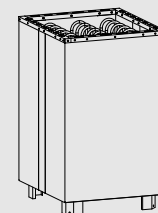

Technical DATA

Nordex Floor