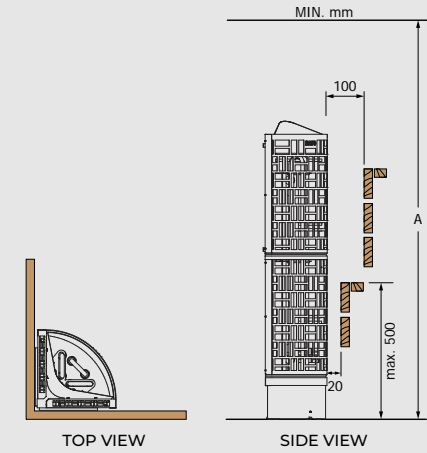

Minimum Safety Distances

Heater Accessories (Optional)

Integration Collars for Corner

MODEL	SIZE OF COLLAR		
	LENGTH (mm)	WIDTH (mm)	HEIGHT (mm)
TH-COLLAR-ST2-CNR	220	670	45
TH-COLLAR-ST6-CNR	245	795	45

MODEL	SIZE OF COLLAR		
	LENGTH (mm)	WIDTH (mm)	HEIGHT (mm)
TH-COLLAR-W2-CNR-H	200	600	45
TH-COLLAR-W6-CNR-H	235	755	45

MODEL	SIZE OF COLLAR		
	LENGTH (mm)	WIDTH (mm)	HEIGHT (mm)
TH-COLLAR-S2-CNR	425	425	45
TH-COLLAR-S6-CNR	535	535	45

Heater Guards for Corner

MODEL	SIZE OF GUARD RAIL		
	LENGTH (mm)	WIDTH (mm)	HEIGHT (mm)
SW-GUARD-W2-CNR-H	210	580	90
SW-GUARD-W6-CNR-H	245	755	90

HEATERS
SW3
SW6