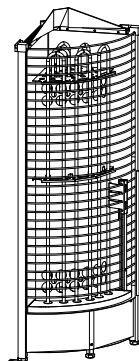

Tower Heaters

Tower heaters are developed to produce steam from the lowest to the highest part of the sauna, similarly to a smoke sauna.

Our Tower heaters are equipped with a removable stone spacer, which allows for high temperatures while saving electricity due to reduced heating time. The stone spacer improves air flow in the heater and helps extend the heating elements' life span as the stones do not touch the elements.

When the stone spacer is not used, the *löyly* is milder and softer.

The Tower heaters come in Round, Wall, and Corner models.

Corner