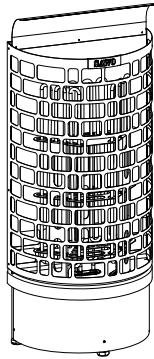

Aries Heaters

Aries heaters are designed with a straightforward structure, yet modern needs in mind. The collection packs a stronger punch heat-wise due to its towering design.

The Aries heaters come in Round, Wall, and Corner models.

Wall