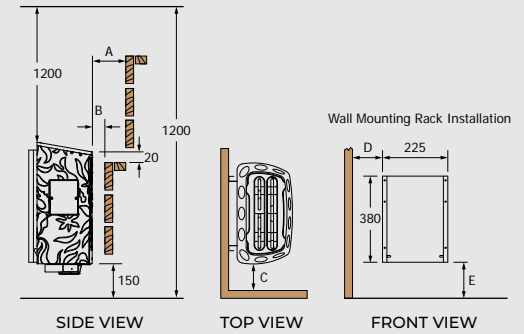

Minimum Safety Distances

Saunova/Innova (NS)

HEATER MODEL	kW	SAUNA ROOM (m²)		SIZE OF HEATER (mm)			STONES (kg)	CONTROL	MINIMUM SAFETY DISTANCES			
		MIN	MAX	LENGTH	WIDTH	HEIGHT			A	B	C	D
SCA-45NS-DRF-P-C | SCA-45NS-DRF-BL-P-C	4,5	3	6	*290	410	455	18 - 22	separate	60	50	135	155
SCA-60NS-DRF-P-C | SCA-60NS-DRF-BL-P-C	6,0	5	9	*290	410	455	18 - 22	separate	60	50	135	155
SCA-80NS-DRF-P-C | SCA-80NS-DRF-BL-P-C	8,0	7	13	*290	410	525	18 - 22	separate	60	50	135	235
SCA-90NS-DRF-P-C | SCA-90NS-DRF-BL-P-C	9,0	8	14	*290	410	525	18 - 22	separate	60	50	135	235

Saunova/Innova (NS)

HEATER MODEL	kW	SAUNA ROOM (m²)		SIZE OF HEATER (mm)			STONES (kg)	CONTROL	MINIMUM SAFETY DISTANCES				
		MIN	MAX	LENGTH	WIDTH	HEIGHT			A	B	C	D	E
MN-23NS-DRF-P | MN-23NS-DRF-BL-P	2,3	1,3	2,5	*215	435	455	8 - 11	separate	50	20	40	90	155
MN-30NS-DRF-P | MN-30NS-DRF-BL-P	3,0	2	4	*215	435	455	8 - 11	separate	60	20	50	90	155
MN-36NS-DRF-P | MN-36NS-DRF-BL-P	3,6	3	6	*215	435	455	8 - 11	separate	90	20	50	90	155

Built-in (NB)

HEATER MODEL	kW	SAUNA ROOM (m²)		SIZE OF HEATER (mm)			STONES (kg)	CONTROL	MINIMUM SAFETY DISTANCES			
		MIN	MAX	LENGTH	WIDTH	HEIGHT			A	B	C	D
SCA-45NB-DRF-P-C | SCA-45NB-DRF-BL-P-C	4,5	3	6	*290	515	455	18 - 22	built-in (8+4h)	50	50	185	155
SCA-60NB-DRF-P-C | SCA-60NB-DRF-BL-P-C	6,0	5	9	*290	515	455	18 - 22	built-in (8+4h)	50	50	185	155
SCA-80NB-DRF-P-C | SCA-80NB-DRF-BL-P-C	8,0	7	13	*290	515	525	18 - 22	built-in (8+4h)	100	100	185	235
SCA-90NB-DRF-P-C | SCA-90NB-DRF-BL-P-C	9,0	8	14	*290	515	525	18 - 22	built-in (8+4h)	100	100	185	235

Built-in (NB)

HEATER MODEL	kW	SAUNA ROOM (m²)		SIZE OF HEATER (mm)			STONES (kg)	CONTROL	MINIMUM SAFETY DISTANCES				
		MIN	MAX	LENGTH	WIDTH	HEIGHT			A	B	C	D	E
MN-23NB-DRF-P | MN-23NB-DRF-BL-P	2,3	1,3	2,5	*215	435	455	8 - 11	built-in (8+4h)	50	20	40	140	155
MN-30NB-DRF-P | MN-30NB-DRF-BL-P	3,0	2	4	*215	435	455	8 - 11	built-in (8+4h)	60	20	50	140	155
MN-36NB-DRF-P | MN-36NB-DRF-BL-P	3,6	3	6	*215	435	455	8 - 11	built-in (8+4h)	90	20	80	140	155

*Depth when installed to the wall.

*Depth when installed to the wall.