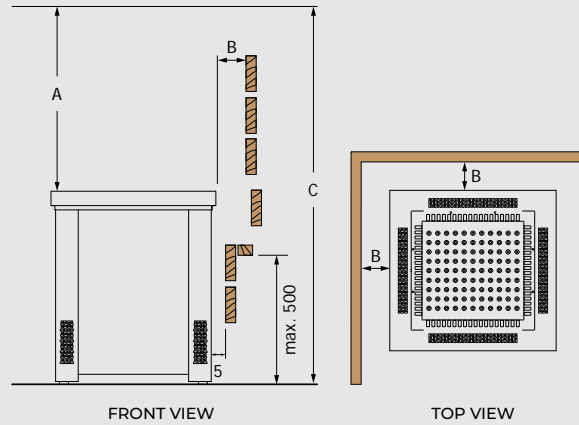

FRONT VIEW

TOP VIEW

Minimum Safety Distances

Technical DATA