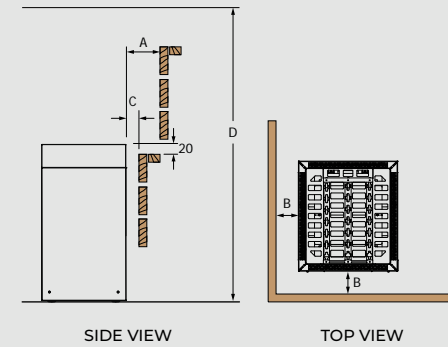

Technical DATA

SIDE VIEW TOP VIEW
Minimum Safety Distances