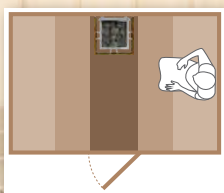

\*sold separately

Saunova 2.0 Operated  
(Ni2)

Separate  
(NS)

Built-in Control  
(NB)

Middle Installation

Wall Installation with Protective Cover

Corner Installation with Protective Cover