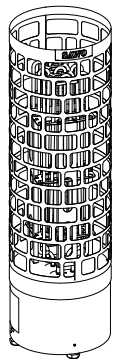

Aries Heaters

Aries heaters are designed with a straightforward structure, yet modern needs in mind. The collection packs a stronger punch heat-wise due to its towering design.

The Aries heaters come in Round, Wall, and Corner models.

Round