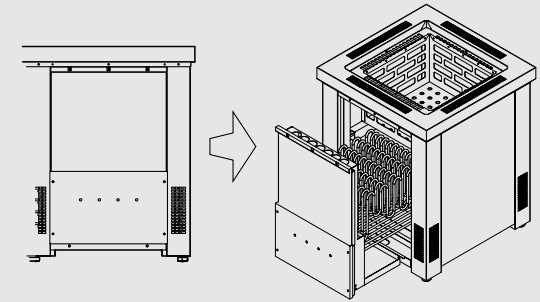

## Technical DATA

Taurus D

FRONT VIEW

TOP VIEW

Minimum Safety Distances

The pull-out tray allows the user to easily change, service, or check the heating elements. This also makes replacing the heater stones easy, as they do not come into contact with the heating elements.