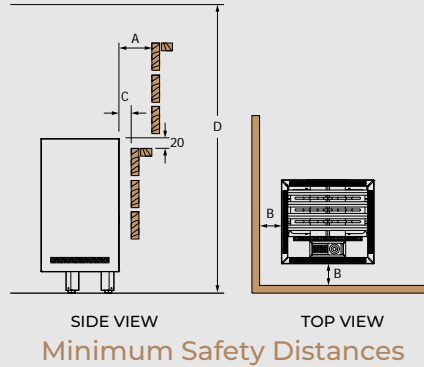

- » Power range: 6,0 – 9,0kW
- » Available controls: Saunova/Innova (NS)
- » Separate water tank with 0,8kW or 2,0kW steam generator
- » Built-in aroma cups
- » Adjustable legs

Saunova/Innova (NS)

HEATER MODEL	kW HEATER	kW TANK	SAUNA ROOM		SIZE OF HEATER			STONES (kg)	CONTROL	MINIMUM SAFETY DISTANCES			
			MIN	MAX (m²)	LENGTH	WIDTH (mm)	HEIGHT			A	B	C	D
NRNSC-60NS-Z-C	6,0	1 x 0,8	5	9	360	395	710	18 – 25	separate	5	50	5	1900
NRNSC-60NS-BL-Z-C	6,0	1 x 0,8	5	9	360	395	710	18 – 25	separate	5	50	5	1900
NRNSC-80NS-Z-C	8,0	1 x 2,0	7	13	360	395	710	18 – 25	separate	5	80	5	1900
NRNSC-80NS-BL-Z-C	8,0	1 x 2,0	7	13	360	395	710	18 – 25	separate	5	80	5	1900
NRNSC-90NS-Z-C	9,0	1 x 2,0	8	14	360	395	710	18 – 25	separate	5	80	5	1900
NRNSC-90NS-BL-Z-C	9,0	1 x 2,0	8	14	360	395	710	18 – 25	separate	5	80	5	1900

Nordex S Combi

The **Nordex S Combi** is now available in a steamier version. Balance the intense heat with an additional water tank for more steam. Also available with a black metal casing.