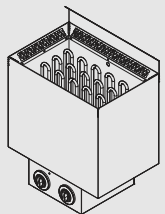

Technical DATA

Nordex