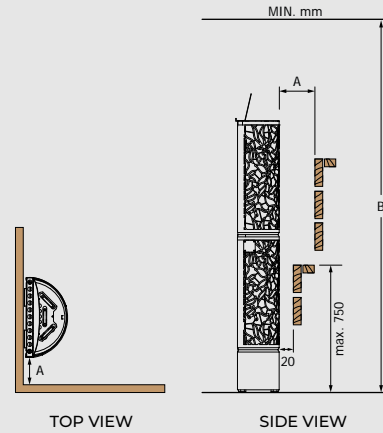

Technical DATA

Minimum Safety Distances