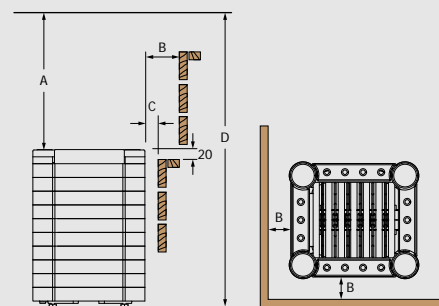

FRONT VIEW

TOP VIEW

Minimum Safety Distances