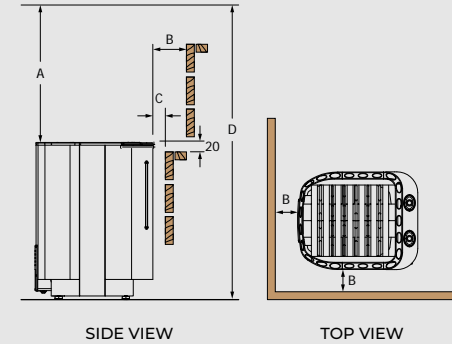

Technical DATA

Minimum Safety Distances