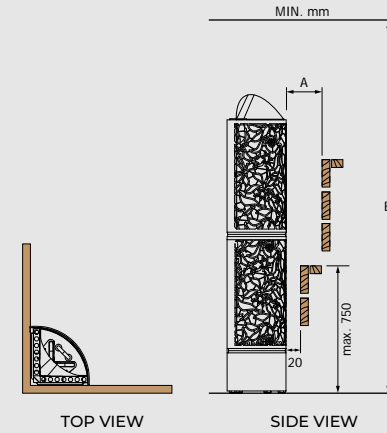

Minimum Safety Distances

Saunova/Innova (NS)

HEATER MODEL	kW	SAUNA ROOM		SIZE OF HEATER			STONES		CONTROL	MINIMUM SAFETY DISTANCES	
		MIN (m³)	MAX	LENGTH	WIDTH	HEIGHT	Without Stone Spacer	With Stone Spacer (kg)		A	B
DRFT3-35NS-WL-P-C	3,5	3	6	*220	395	1440	80	60	separate	100	1900
DRFT3-45NS-WL-P-C	4,5	3	6	*220	395	1440	80	60	separate	100	1900
DRFT3-60NS-WL-P-C	6,0	5	8	*220	395	1440	80	60	separate	100	1900
DRFT6-80NS-WL-P-C	8,0	7	14	*300	550	1475	160	105	separate	100	1900
DRFT6-90NS-WL-P-C	9,0	8	15	*300	550	1475	160	105	separate	100	1900
DRFT6-105NS-WL-P	10,5	9	16	*300	550	1475	160	105	separate	100	1900
DRFT6-120NS-WL-P	12,0	11	18	*300	550	1475	160	105	separate	100	2100
DRFT9-105NS-WL-P	10,5	10	16	*350	650	1510	180	115	separate	100	2100
DRFT9-120NS-WL-P	12,0	11	20	*350	650	1510	180	115	separate	100	2100
DRFT9-150NS-WL-P	15,0	14	25	*350	650	1510	180	115	separate	100	2100
DRFT9-180NS-WL-P	18,0	18	28	*350	650	1510	180	115	separate	100	2100
DRFT12-150NS-WL-P	15,0	15	26	*420	790	1545	250	165	separate	100	2300
DRFT12-180NS-WL-P	18,0	18	30	*420	790	1545	250	165	separate	100	2300
DRFT12-210NS-WL-P	21,0	22	35	*420	790	1545	250	165	separate	100	2300
DRFT12-240NS-WL-P	24,0	24	40	*420	790	1545	250	165	separate	100	2300

*Depth when installed to the wall.

Saunova/Innova (NS)

HEATER MODEL	kW	SAUNA ROOM		SIZE OF HEATER			STONES		CONTROL	MINIMUM SAFETY DISTANCES	
		MIN (m³)	MAX	LENGTH	WIDTH	HEIGHT	Without Stone Spacer	With Stone Spacer (kg)		A	B
DRFT3-35NS-CNR-P-C	3,5	3	6	*300	300	1410	70	45	separate	100	1900
DRFT3-45NS-CNR-P-C	4,5	3	6	*300	300	1410	70	45	separate	100	1900
DRFT3-60NS-CNR-P-C	6,0	5	8	*300	300	1410	70	45	separate	100	1900
DRFT6-80NS-CNR-P-C	8,0	7	14	*410	410	1430	160	100	separate	100	1900
DRFT6-90NS-CNR-P-C	9,0	8	15	*410	410	1430	160	100	separate	100	1900
DRFT6-105NS-CNR-P	10,5	9	16	*410	410	1430	160	100	separate	100	1900
DRFT6-120NS-CNR-P	12,0	11	18	*410	410	1430	160	100	separate	100	2100

*Depth when installed to the wall.