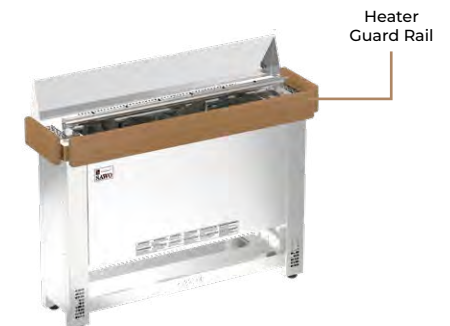

Technical DATA

Saunova/Innova (NS)

HEATER MODEL	kW	SAUNA ROOM		SIZE OF HEATER			STONES (kg)	CONTROL
		MIN (m²)	MAX (m²)	LENGTH (mm)	WIDTH (mm)	HEIGHT (mm)		
HES-45NS-G-P-C	4,5	3	6	230	860	655	17	separate
HES-60NS-G-P-C	6,0	5	9	230	860	655	17	separate
HES-75NS-G-P-C	7,5	7	13	230	860	655	17	separate
HES-90NS-G-P-C	9,0	8	14	230	860	655	17	separate

Heliuss with Hood (Optional)

- » Maintain a small space for a wall divider and recess area in order to place the heater behind or below the benches.

Other features:

- » Can be installed as floor-standing or wall-mounted
- » Heater stones are not in contact with the heating elements
- » Water accessory (funnel, hose) included for wall installation with a divider
- » Can fit 17kg of stones
- » Catch pan included
- » Adjustable legs

Heater Accessories (Optional)

Heliuss Hood

MODEL	SIZE OF HOOD		
	LENGTH (mm)	WIDTH (mm)	HEIGHT (mm)
HP68-008	85	840	290

Heliuss Heater Guards

MODEL	SIZE OF GUARD RAIL		
	LENGTH (mm)	WIDTH (mm)	HEIGHT (mm)
HES-GUARD-W-H	280	910	90