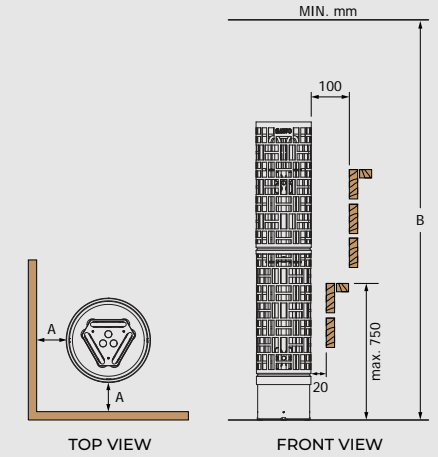

SAWO30 Round (NS)      SAWO30 Round Black (NS)

Saunova/Innova (NS)

HEATER MODEL	kW	SAUNA ROOM (m <sup>3</sup> )		SIZE OF HEATER (mm)			STONES		CONTROL	MINIMUM SAFETY DISTANCES	
		MIN	MAX	LENGTH	WIDTH	HEIGHT	Without Stone Spacer	With Stone Spacer		A	B
SW3-45NS-P-C   SW3-45NS-BL-P-C	4,5	3	6	245	245	1305	70	60	separate	100	1900
SW3-60NS-P-C   SW3-60NS-BL-P-C	6,0	5	8	245	245	1305	70	60	separate	100	1900
SW6-90NS-P-C   SW6-90NS-BL-P-C	9,0	8	15	345	345	1305	160	100	separate	100	1900
SW6-120NS-P   SW6-120NS-BL-P	12,0	11	18	345	345	1305	160	100	separate	100	2100
SW12-180NS-P   SW12-180NS-BL-P	18,0	18	30	515	515	1305	360	220	separate	100	2300
SW12-210NS-P   SW12-210NS-BL-P	21,0	22	35	515	515	1305	360	220	separate	100	2300
SW12-240NS-P   SW12-240NS-BL-P	24,0	24	40	515	515	1305	360	220	separate	100	2300

SAWO30 Round (NB)      SAWO30 Round Black (NB)

Built-in (NB)

HEATER MODEL	kW	SAUNA ROOM (m <sup>3</sup> )		SIZE OF HEATER (mm)			STONES		CONTROL	MINIMUM SAFETY DISTANCES	
		MIN	MAX	LENGTH	WIDTH	HEIGHT	Without Stone Spacer	With Stone Spacer		A	B
SW3-45NB-P-C   SW3-45NB-BL-P-C	4,5	3	6	245	245	1305	70	60	built-in (8+4h)	100	1900
SW3-60NB-P-C   SW3-60NB-BL-P-C	6,0	5	8	245	245	1305	70	60	built-in (8+4h)	100	1900
SW6-90NB-P-C   SW6-90NB-BL-P-C	9,0	8	15	345	345	1305	160	100	built-in (8+4h)	100	1900

MODEL	SIZE OF COLLAR (mm)		
	LENGTH	WIDTH	HEIGHT
TH-COLLAR-W2-H	440	440	45
TH-COLLAR-W6-H	540	540	45
TH-COLLAR-W12-H	685	685	45

MODEL	SIZE OF COLLAR (mm)		
	LENGTH	WIDTH	HEIGHT
TH-COLLAR-S2	510	510	45
TH-COLLAR-S6	620	620	45
TH-COLLAR-S12	790	790	45