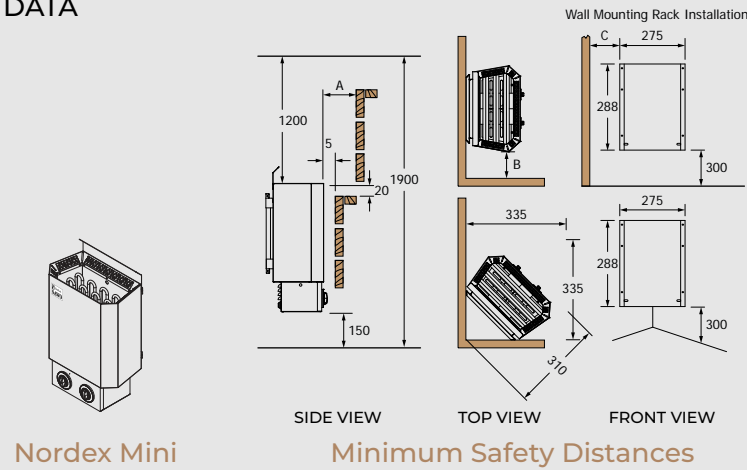

Technical DATA

Saunova (Ni2)

HEATER MODEL	kW	SAUNA ROOM (m³)		SIZE OF HEATER (mm)			STONES (kg)	CONTROL	MINIMUM SAFETY DISTANCES		
		MIN	MAX	LENGTH	WIDTH	HEIGHT			A	B	C
NRM-23Ni2-Z-C	2,3	1,3	2,5	*200	340	**500	8 - 11	Saunova	50	30	85
NRM-30Ni2-Z-C	3,0	2	4	*200	340	**500	8 - 11	Saunova	50	30	85
NRM-36Ni2-Z-C	3,6	3	6	*200	340	**500	8 - 11	Saunova	50	30	85

*Depth when installed to the wall.

**Height with reflector.

Saunova/Innova (NS)

HEATER MODEL	kW HEATER	kW TANK	SAUNA ROOM (m³)		SIZE OF HEATER (mm)			STONES (kg)	CONTROL
			MIN	MAX	LENGTH	WIDTH	HEIGHT		
NRMC-30NS-Z	3,0	1 x 0,8	2	4	*300	345	**525	8 - 10,5	separate
NRMC-36NS-Z	3,6	1 x 0,8	3	6	*300	345	**525	8 - 10,5	separate

*Depth when installed to the wall.

**Height with reflector.

Saunova/Innova (NS) and Built-in (NB)

HEATER MODEL	kW	SAUNA ROOM (m³)		SIZE OF HEATER (mm)			STONES (kg)	CONTROL	MINIMUM SAFETY DISTANCES		
		MIN	MAX	LENGTH	WIDTH	HEIGHT			A	B	C
NRM-23NS-Z	2,3	1,3	2,5	*200	340	**500	8 - 11	separate	30|50	20|30	60|85
NRM-23NS-Z	3,0	2	4	*200	340	**500	8 - 11	separate	35|50	25|30	65|85
NRM-36NS-Z	3,6	3	6	*200	340	**500	8 - 11	separate	40|50	25|30	65|85
NRM-23NB-Z	2,3	1,3	2,5	*200	340	**500	8 - 11	built-in (8+4h)	30|50	20|30	60|85
NRM-30NB-Z	3,0	2	4	*200	340	**500	8 - 11	built-in (8+4h)	35|50	25|30	65|85
NRM-36NB-Z	3,6	3	6	*200	340	**500	8 - 11	built-in (8+4h)	40|50	25|30	65|85

*Depth when installed to the wall.

**Height with reflector.