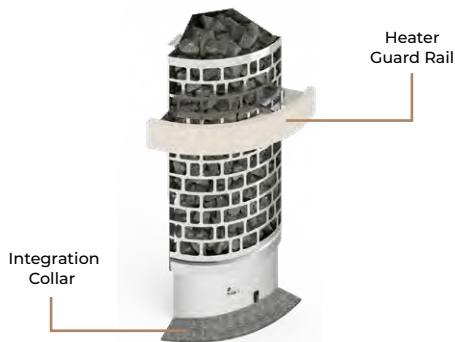

\*Depth when installed to the wall.

Minimum Safety Distances

Heater Accessories (Optional)

Integration Collars for Corner

Corner Heater Guards

Stainless

Wood Hemlock (H)

Soapstone