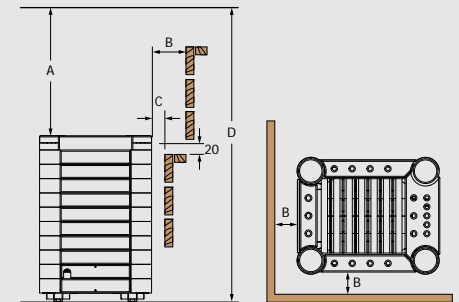

FRONT VIEW

TOP VIEW

Minimum Safety Distances