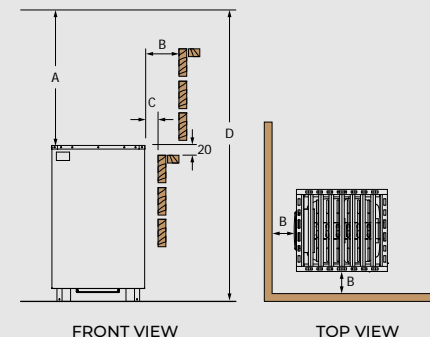

## Technical DATA

Nordex Floor

Minimum Safety Distances

- » Power range: 9,0 – 24,0kW
- » Available controls: Saunova/Innova (NS)
- » Adjustable legs