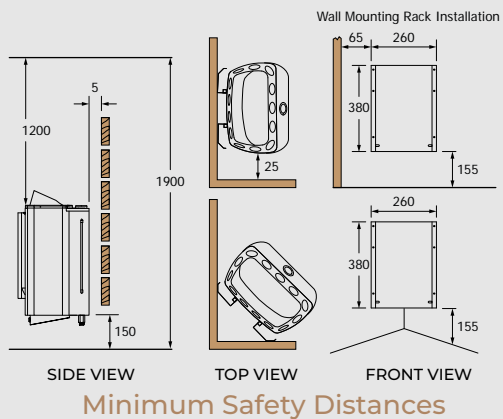

Saunova/Innova (NS)

HEATER MODEL	kW HEATER	kW TANK	SAUNA ROOM (m³)		SIZE OF HEATER (mm)			STONES (kg)	CONTROL
			MIN	MAX	LENGTH	WIDTH	HEIGHT		
MNC-30NS-Z	3,0	1 x 1,0	2	4	**330	260	*500	8 - 10,5	separate
MNC-30NS-P-F	3,0	1 x 1,0	2	4	**330	260	*500	8 - 10,5	separate
MNC-36NS-Z	3,6	1 x 1,0	3	6	**330	260	*500	8 - 10,5	separate
MNC-36NS-P-F	3,6	1 x 1,0	3	6	**330	260	*500	8 - 10,5	separate

*Depth when installed to the wall.

**Reflector not included.