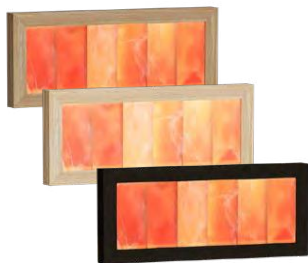

Himalayan Salt Wall
Vertical Tiles

code: HIM-SWL-275-1-V
HIM-SWL-275-1-V-H
HIM-SWL-275-1-V-BL
size: 675mm (L) x 275mm (W) x 60mm (D)
option: Cedar | Hemlock | Black