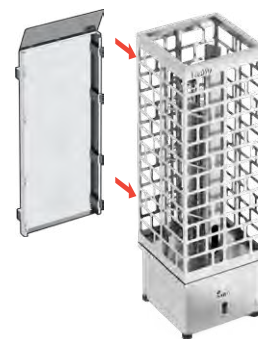

Wall Installation with Protective Cover

MODEL	SIZE OF COVER		
	LENGTH (mm)	WIDTH (mm)	HEIGHT (mm)
CUB-PROCOV-WL	25	285	645