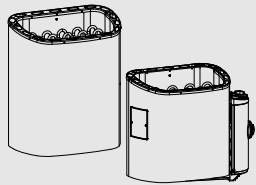

Technical DATA

Scandia