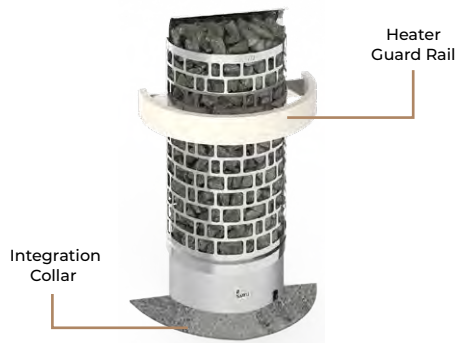

Heater Accessories (Optional)

Integration Collars for Wall

Heater Guards for Wall

MODEL	SIZE OF COLLAR (mm)	LENGTH	WIDTH	HEIGHT
TH-COLLAR-ST4-WL	380	700	45	

MODEL	SIZE OF COLLAR (mm)	LENGTH	WIDTH	HEIGHT
TH-COLLAR-W4-WL-H	385	715	45	

MODEL	SIZE OF COLLAR (mm)	LENGTH	WIDTH	HEIGHT
TH-COLLAR-S4-WL	390	720	45	

MODEL	SIZE OF GUARD RAIL (mm)	LENGTH	WIDTH	HEIGHT
ARI-GUARD-W3-WL-H	665	380	110	

MODEL
ARI3