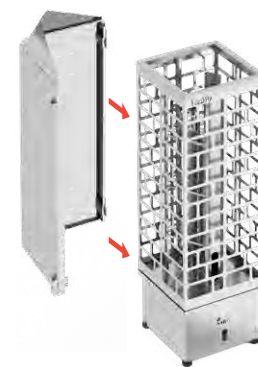

Corner Installation with Protective Cover

Corner Installation

Cubos quickly changes to corner model with a protective cover for corner. Corner installation saves space and allows for different bench designs. The protective cover for corner set includes two pieces of covering sheet and a reflector.

MODEL	SIZE OF COVER		
	LENGTH (mm)	WIDTH (mm)	HEIGHT (mm)
CUB-PROCOV-CNR	285	285	645