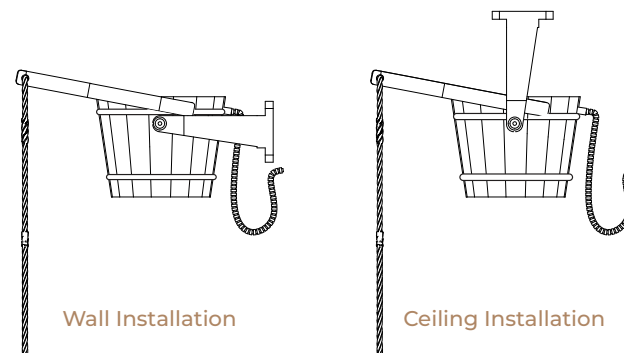

Wall Installation

Ceiling Installation