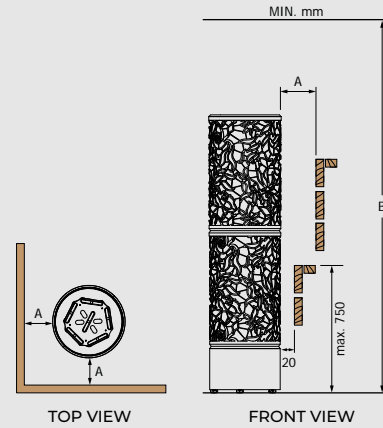

Technical DATA

Minimum Safety Distances

Saunova/Innova (NS)

HEATER MODEL	kW	SAUNA ROOM		SIZE OF HEATER			STONES		CONTROL	MINIMUM SAFETY DISTANCES	
		MIN	MAX	LENGTH	WIDTH	HEIGHT	Without Stone Spacer	With Stone Spacer		A	B
DRFT2-30NS-P	3,0	2	4	250	250	1325	70	60	separate	150	1900
DRFT3-35NS-P-C	3,5	3	6	250	250	1325	70	60	separate	100	1900
DRFT3-45NS-P-C	4,5	3	6	250	250	1325	70	60	separate	100	1900
DRFT3-60NS-P-C	6,0	5	8	250	250	1325	70	60	separate	150	1900
DRFT4-60NS-P-C	6,0	5	9	295	295	1325	105	90	separate	100	1900
DRFT5-80NS-P-C	8,0	8	14	295	295	1325	105	90	separate	200	1900
DRFT5-90NS-P-C	9,0	8	14	295	295	1325	105	90	separate	200	1900
DRFT6-80NS-P-C	8,0	7	14	355	355	1325	160	100	separate	100	1900
DRFT6-90NS-P-C	9,0	8	15	355	355	1325	160	100	separate	100	1900
DRFT6-105NS-P	10,5	9	16	355	355	1325	160	100	separate	150	1900
DRFT6-120NS-P	12,0	11	18	355	355	1325	160	100	separate	200	2100
DRFT9-105NS-P	10,5	10	16	425	425	1325	230	165	separate	150	2100
DRFT9-120NS-P	12,0	11	20	425	425	1325	230	165	separate	150	2100
DRFT9-150NS-P	15,0	14	25	425	425	1325	230	165	separate	200	2100
DRFT9-180NS-P	18,0	18	28	425	425	1325	230	165	separate	200	2100
DRFT12-150NS-P	15,0	15	26	525	525	1325	360	220	separate	200	2300
DRFT12-180NS-P	18,0	18	30	525	525	1325	360	220	separate	200	2300
DRFT12-210NS-P	21,0	22	35	525	525	1325	360	220	separate	200	2300
DRFT12-240NS-P	24,0	24	40	525	525	1325	360	220	separate	200	2300