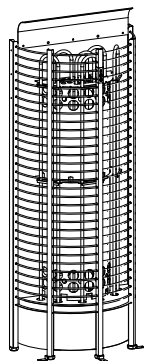

Tower Heaters

Tower heaters are developed to produce steam from the lowest to the highest part of the sauna, similarly to a smoke sauna.

Our Tower heaters are equipped with a removable stone spacer, which allows for high temperatures while saving electricity due to reduced heating time. The stone spacer improves air flow in the heater and helps extend the heating elements' life span as the stones do not touch the elements.

When the stone spacer is not used, the *löyly* is milder and softer.

The Tower heaters come in Round, Wall, and Corner models.

Wall