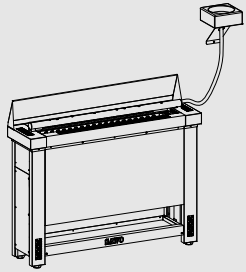

Technical DATA

Heliuss