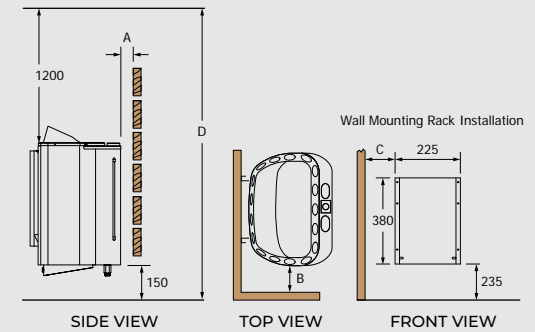

Minimum Safety Distances