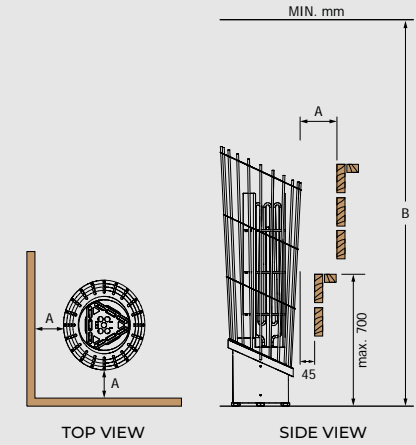

Technical DATA

Minimum Safety Distances

Heater Accessories (Optional)

Integration Collars for Phoenix

Stainless steel

MODEL	SIZE OF COLLAR (mm)		
	LENGTH	WIDTH	HEIGHT
TH-COLLAR-V2-ST4	420	420	105

Stainless steel