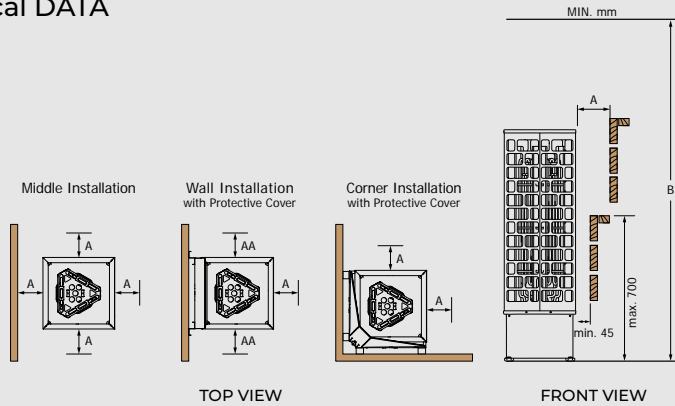

Technical DATA

Minimum Safety Distances