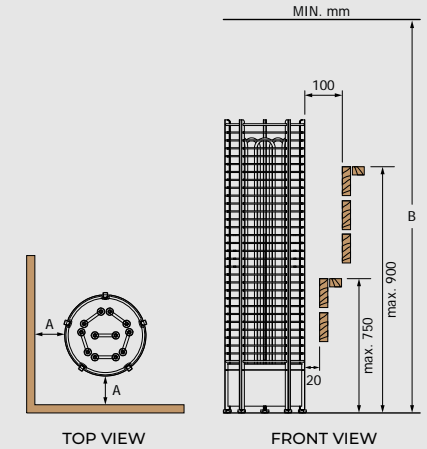

Minimum Safety Distances