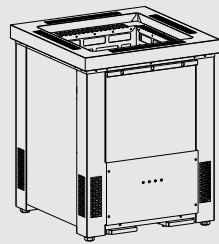

Technical DATA

Taurus D