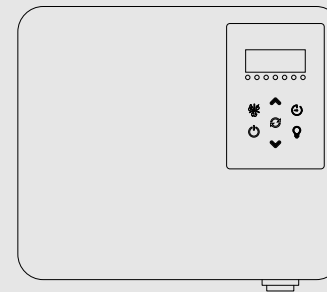

Innova Classic 2.0 (INC-S-V2)

- » Dimensions: (L) 37 x (W) 104 x (H) 147mm
- » Direct control for all Ni heaters, for NS heaters 2,3 – 15,0kW add the Innova 2.0 Power Controller, for 15,0 – 30,0kW add Innova 2.0 Contactor Unit
- » Smart heater control feature for automatic heat control
- » Compatible with Door Sensor
- » Optional Fan and Combi features