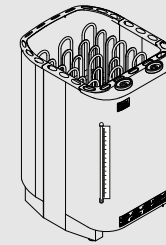

Technical DATA

Savonia Combi