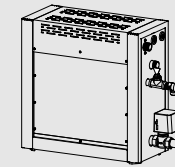

STN Steam Generator

2 Heating Elements

STEAM GENERATOR MODEL	kW	STEAM ROOM (m³)		SIZE OF STEAM GENERATOR (mm)			WEIGHT (kg)	CONTROL
		MIN	MAX	LENGTH	WIDTH	HEIGHT		
STN-W-30-1/2	3,0		3	245	485	560	17	Stainless Touch | STN-W 2.0
STN-W-35-1/2	3,5		3,5	245	485	560	17	Stainless Touch | STN-W 2.0
STN-W-40-1/2	4,0		4	245	485	560	17	Stainless Touch | STN-W 2.0
STN-W-45-1/2	4,5	2	5	245	485	560	17	Stainless Touch | STN-W 2.0
STN-W-50-1/2	5,0	2	6	245	485	560	17	Stainless Touch | STN-W 2.0

2 Heating Elements

STEAM GENERATOR MODEL	kW	STEAM ROOM (m³)		SIZE OF STEAM GENERATOR (mm)			WEIGHT (kg)	CONTROL
		MIN	MAX	LENGTH	WIDTH	HEIGHT		
STN-30-1/2	3,0		3	185	485	560	17	Touch | Classic | Classic 2.0
STN-35-1/2	3,5		3,5	185	485	560	17	Touch | Classic | Classic 2.0
STN-40-1/2	4,0		4	185	485	560	17	Touch | Classic | Classic 2.0
STN-45-1/2	4,5	2	5	185	485	560	17	Touch | Classic | Classic 2.0
STN-50-1/2	5,0	2	6	185	485	560	17	Touch | Classic | Classic 2.0

3 Heating Elements

STEAM GENERATOR MODEL	kW	STEAM ROOM (m³)		SIZE OF STEAM GENERATOR (mm)			WEIGHT (kg)	CONTROL
		MIN	MAX	LENGTH	WIDTH	HEIGHT		
STN-W-45-3	4,5	2	5	280	485	560	19	Stainless Touch | STN-W 2.0
STN-W-45-C1/3	4,5	2	5	280	485	560	19	Stainless Touch | STN-W 2.0
STN-W-60-3	6,0	3	10	280	485	560	19	Stainless Touch | STN-W 2.0
STN-W-60-C1/3	6,0	3	10	280	485	560	19	Stainless Touch | STN-W 2.0
STN-W-75-3	7,5	4	15	280	485	560	19	Stainless Touch | STN-W 2.0
STN-W-75-C1/3	7,5	4	15	280	485	560	19	Stainless Touch | STN-W 2.0

3 Heating Elements

STEAM GENERATOR MODEL	kW	STEAM ROOM (m³)		SIZE OF STEAM GENERATOR (mm)			WEIGHT (kg)	CONTROL
		MIN	MAX	LENGTH	WIDTH	HEIGHT		
STN-45-3	4,5	2	5	220	485	560	19	Touch | Classic | Classic 2.0
STN-45-C1/3	4,5	2	5	220	485	560	19	Touch | Classic | Classic 2.0
STN-60-3	6,0	3	10	220	485	560	19	Touch | Classic | Classic 2.0
STN-60-C1/3	6,0	3	10	220	485	560	19	Touch | Classic | Classic 2.0
STN-75-3	7,5	4	15	220	485	560	19	Touch | Classic | Classic 2.0
STN-75-C1/3	7,5	4	15	220	485	560	19	Touch | Classic | Classic 2.0

6 Heating Elements

STEAM GENERATOR MODEL	kW	STEAM ROOM (m³)		SIZE OF STEAM GENERATOR (mm)			WEIGHT (kg)	CONTROL
		MIN	MAX	LENGTH	WIDTH	HEIGHT		
STN-W-90-3	9,0	8	20	375	485	560	23	Stainless Touch | STN-W 2.0
STN-W-90-C1/3	9,0	8	20	375	485	560	23	Stainless Touch | STN-W 2.0
STN-W-120-3	12,0	15	28	375	485	560	23	Stainless Touch | STN-W 2.0
STN-W-150-3	15,0	22	40	375	485	560	23	Stainless Touch | STN-W 2.0

6 Heating Elements

STEAM GENERATOR MODEL	kW	STEAM ROOM (m³)		SIZE OF STEAM GENERATOR (mm)			WEIGHT (kg)	CONTROL
		MIN	MAX	LENGTH	WIDTH	HEIGHT		
STN-90-3	9,0	8	20	310	485	560	23	Touch | Classic | Classic 2.0
STN-90-C1/3	9,0	8	20	310	485	560	23	Touch | Classic | Classic 2.0
STN-120-3	12,0	15	28	310	485	560	23	Touch | Classic | Classic 2.0
STN-150-3	15,0	22	40	310	485	560	23	Touch | Classic | Classic 2.0