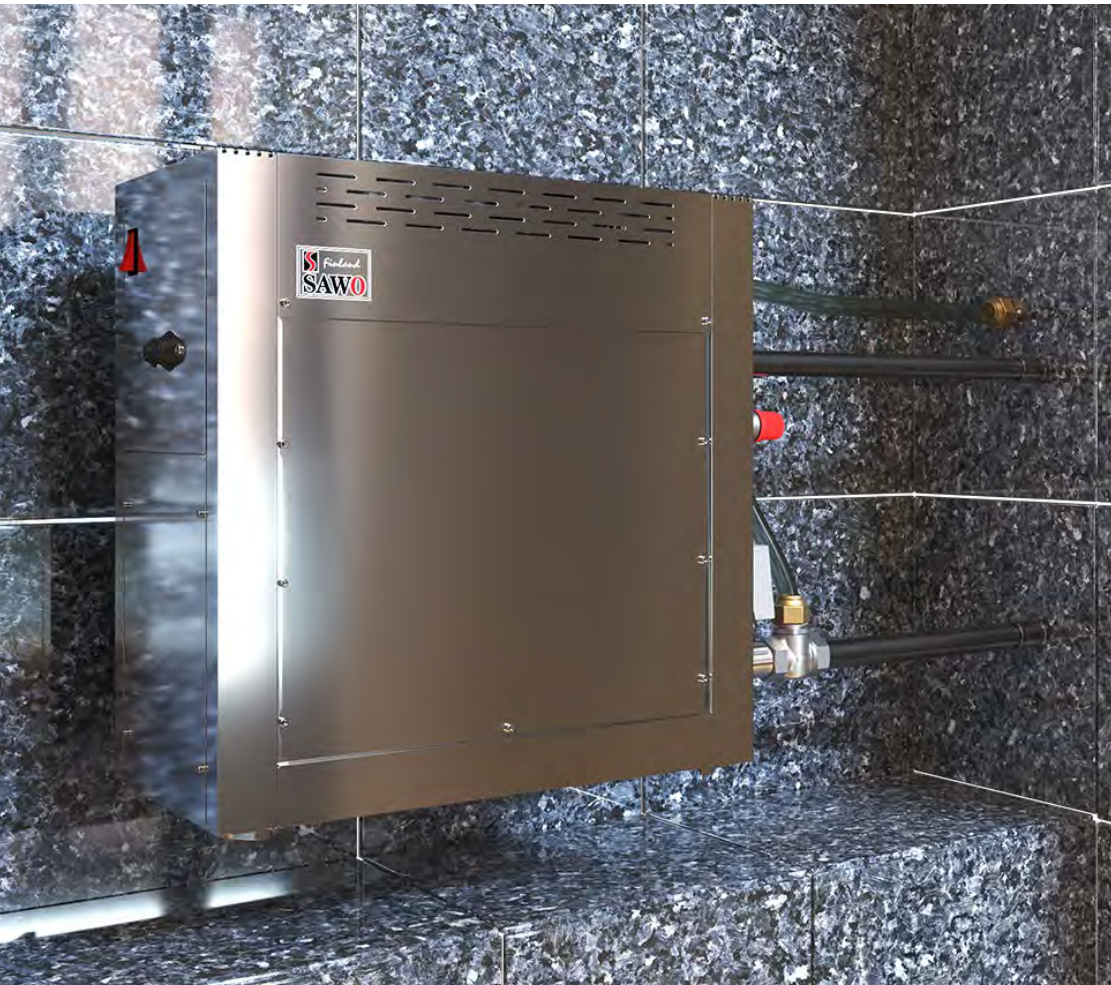

STN Steam Generator

Built for the demands of commercial use, the **STN** steam generator combines durability and performance. Its solid stainless-steel construction minimizes corrosion, while a range of optional features, including aroma, fan, and dimmer controls, allow for a personalized steam experience. An optional demand button releases extra steam for 30 seconds when needed.

Troubleshooting is effortless, with error codes displayed directly on the controller screen. The system can be installed in either left or right orientation and linked in series with up to five units for a maximum output of 75,0kW, all controlled through a single SAWO interface.

ⓘ For more technical information, see page 98.