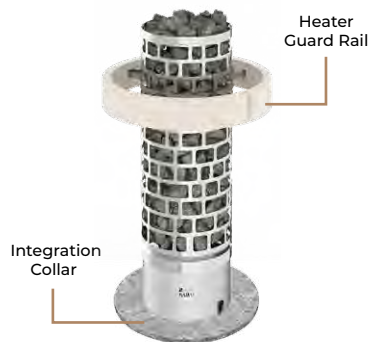

Heater Accessories (Optional)

Integration Collars for Round

MODEL	SIZE OF COLLAR (mm)		
	LENGTH	WIDTH	HEIGHT
TH-COLLAR-V2-ST4	420	420	105

MODEL	SIZE OF COLLAR (mm)		
	LENGTH	WIDTH	HEIGHT
TH-COLLAR-ST4	540	540	45
TH-COLLAR-ST6	640	640	45

MODEL	SIZE OF COLLAR (mm)		
	LENGTH	WIDTH	HEIGHT
TH-COLLAR-W4-H	485	485	45
TH-COLLAR-W6-H	540	540	45

MODEL	SIZE OF COLLAR (mm)		
	LENGTH	WIDTH	HEIGHT
TH-COLLAR-S4	560	560	45
TH-COLLAR-S6	620	620	45

Heater Guards for Round

MODEL	SIZE OF GUARD RAIL (mm)			MODEL
	WIDTH	DEPTH	HEIGHT	
ARI-GUARD-W3-H	570	570	110	ARI3
ARI-GUARD-W6-H	700	700	110	ARI6