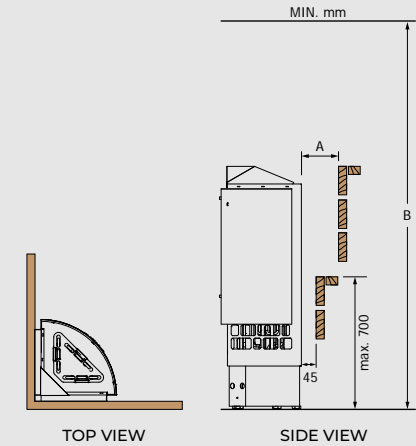

Minimum Safety Distances