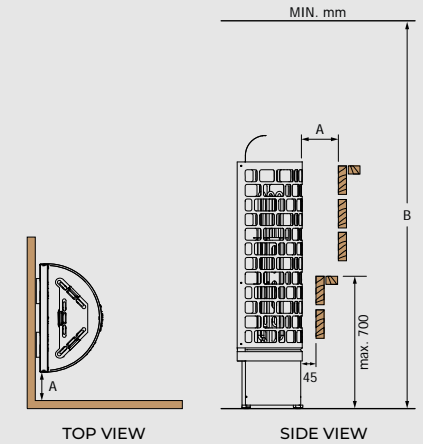

Minimum Safety Distances