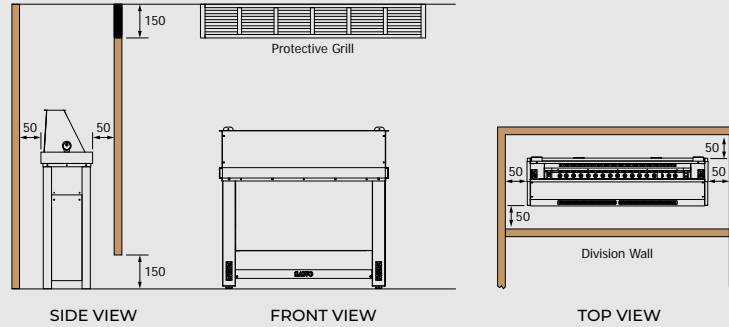

Minimum Safety Distances (Wall Divider)