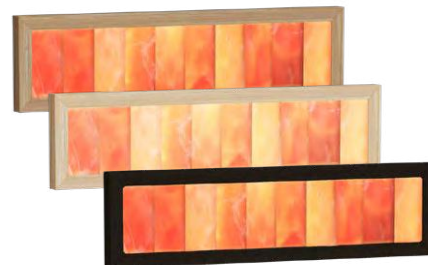

Himalayan Salt Wall
Vertical Tiles Large

code: HIM-SWL-275-2-V
HIM-SWL-275-2-V-H
HIM-SWL-275-2-V-BL
size: 1075mm (L) x 275mm (W) x 60mm (D)
option: Cedar | Hemlock | Black