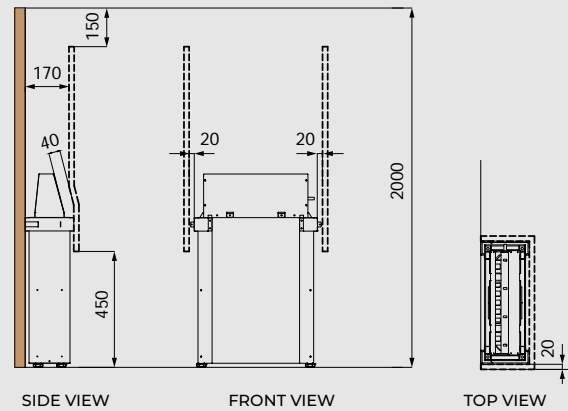

Minimum Safety Distances