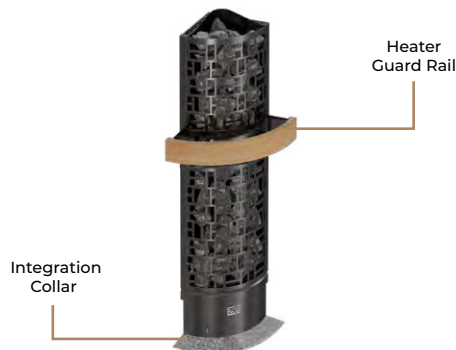

Saunova (Ni2)

HEATER MODEL	kW	SAUNA ROOM		SIZE OF HEATER			STONES		CONTROL	MINIMUM SAFETY DISTANCES	
		MIN (m³)	MAX	LENGTH	WIDTH	HEIGHT	Without Stone Spacer	With Stone Spacer		A	B
SW3-45Ni2-CNR-P-C | SW3-45Ni2-CNR-BL-P-C	4,5	3	6	*300	300	1380	70	45	Saunova	100	1900
SW3-60Ni2-CNR-P-C | SW3-60Ni2-CNR-BL-P-C	6,0	5	8	*300	300	1380	70	45	Saunova	100	1900
SW6-90Ni2-CNR-P-C | SW6-90Ni2-CNR-BL-P-C	9,0	8	15	*415	415	1380	105	80	Saunova	100	1900

Saunova/Innova (NS)

HEATER MODEL	kW	SAUNA ROOM		SIZE OF HEATER			STONES		CONTROL	MINIMUM SAFETY DISTANCES	
		MIN (m³)	MAX	LENGTH	WIDTH	HEIGHT	Without Stone Spacer	With Stone Spacer		A	B
SW3-45NS-CNR-P-C | SW3-45NS-CNR-BL-P-C	4,5	3	6	*300	300	1380	70	45	separate	100	1900
SW3-60NS-CNR-P-C | SW3-60NS-CNR-BL-P-C	6,0	5	8	*300	300	1380	70	45	separate	100	1900
SW6-90NS-CNR-P-C | SW6-90NS-CNR-BL-P-C	9,0	8	15	*415	415	1380	105	80	separate	100	1900
SW6-120NS-CNR-P | SW6-120NS-CNR-BL-P	12,0	11	18	*415	415	1380	105	80	separate	100	2100

Built-in (NB)

HEATER MODEL	kW	SAUNA ROOM		SIZE OF HEATER			STONES		CONTROL	MINIMUM SAFETY DISTANCES	
		MIN (m³)	MAX	LENGTH	WIDTH	HEIGHT	Without Stone Spacer	With Stone Spacer		A	B
SW3-45NB-CNR-P-C | SW3-45NB-CNR-BL-P-C	4,5	3	6	*300	300	1380	70	45	built-in (8+4h)	100	1900
SW3-60NB-CNR-P-C | SW3-60NB-CNR-BL-P-C	6,0	5	8	*300	300	1380	70	45	built-in (8+4h)	100	1900
SW6-90NB-CNR-P-C | SW6-90NB-CNR-BL-P-C	9,0	8	15	*415	415	1380	105	80	built-in (8+4h)	100	1900

*Depth when installed to the wall.

Heater Accessories (Optional)

Integration Collars for Corner

MODEL	SIZE OF COLLAR		
	LENGTH (mm)	WIDTH (mm)	HEIGHT (mm)
TH-COLLAR-ST2-CNR	220	670	45
TH-COLLAR-ST6-CNR	245	795	45

MODEL	SIZE OF COLLAR		
	LENGTH (mm)	WIDTH (mm)	HEIGHT (mm)
TH-COLLAR-W2-CNR-H	200	600	45
TH-COLLAR-W6-CNR-H	235	755	45