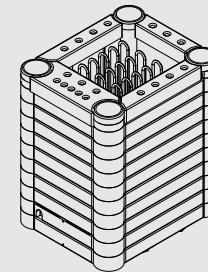

Nimbus Combi