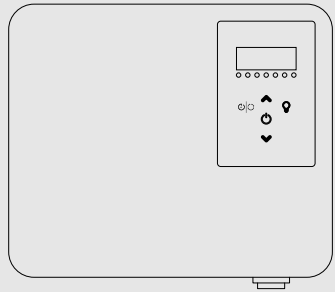

Saunova 2.0 (SAU-UI-V2)

- » Dimensions: (L) 37 x (W) 104 x (H) 147mm
- » Direct control for all Ni2 heaters, for NS Heaters 2,3 – 9,0kW add Saunova 2.0 Power Controller, for 9,0 – 18,0kW add Saunova 2.0 Contactor Unit
- » Power Controller
- » More than 9,0kW needs a Contactor
- » Smart heater control feature for automatic heat control
- » Optional Fan and Combi features

Saunova 2.0 Built-in (SAU-B-V2)

- » Dimensions: (L) 80 x (W) 320 x (H) 270mm
- » Combined User Interface and Power Controller
- » For all NS heaters 2,3 – 9,0kW, for 9,0 – 18,0kW add Saunova 2.0 Contactor Unit
- » Smart heater control feature for automatic heat control
- » Compatible with Door Sensor
- » Optional Fan and Combi features

**Saunova 2.0
Power Controller
(SAU-PC-V2)**