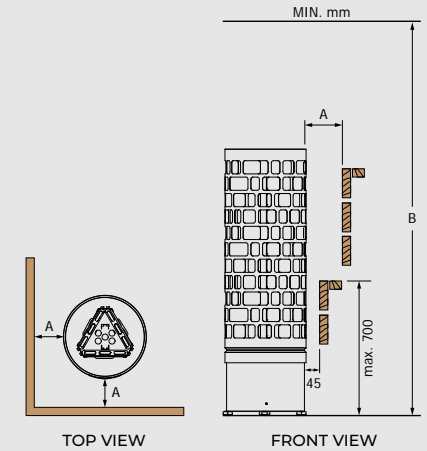

Minimum Safety Distances