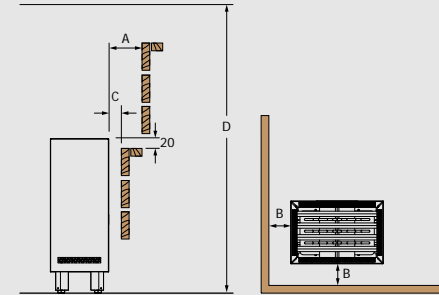

Nordex S

Nordex S is an updated version of Nordex Floor with slimmer design to allow for easier heater placement for different layouts.

Technical DATA

SIDE VIEW

TOP VIEW

Minimum Safety Distances

- » Power range: 6,0 – 9,0kW
- » Available controls: Saunova/Innova (NS)
- » Adjustable legs