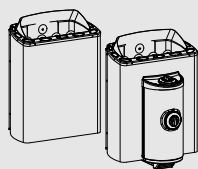

Technical DATA

Built-in (NB)

HEATER MODEL	kW	SAUNA ROOM (m³)		SIZE OF HEATER (mm)			STONES (kg)	CONTROL	MINIMUM SAFETY DISTANCES				
		MIN	MAX	LENGTH	WIDTH	HEIGHT			A	B	C	D	E
MN-23NB-Z | MN-23NB-P-F	2,3	1,3	2,5	*215	435	**455	11	built-in (8+4h)	100	20	100	140	155
MN-30NB-Z | MN-30NB-P-F	3,0	2	4	*215	435	**455	11	built-in (8+4h)	100	20	100	140	155
MN-36NB-Z | MN-36NB-P-F	3,6	3	6	*215	435	**455	11	built-in (8+4h)	100	20	100	140	155

*Depth when installed to the wall.

**Reflector not included.

Mini X

Saunova/Innova (NS)

HEATER MODEL	kW	SAUNA ROOM (m³)		SIZE OF HEATER (mm)			STONES (kg)	CONTROL	MINIMUM SAFETY DISTANCES		
		MIN	MAX	LENGTH	WIDTH	HEIGHT			A	B	C
MX-23NS-Z | MX-23NS-P-F	2,3	1,3	2,5	*310	330	485	8 - 11	separate	30	20	60
MX-30NS-Z | MX-30NS-P-F	3,0	2	4	*310	330	485	8 - 11	separate	35	25	65
MX-36NS-Z | MX-36NS-P-F	3,6	3	6	*310	330	485	8 - 11	separate	40	25	65

Built-in (NB)

HEATER MODEL	kW	SAUNA ROOM (m³)		SIZE OF HEATER (mm)			STONES (kg)	CONTROL	MINIMUM SAFETY DISTANCES		
		MIN	MAX	LENGTH	WIDTH	HEIGHT			A	B	C
MX-23NB-Z | MX-23NB-P-F	2,3	1,3	2,5	*310	330	485	8 - 11	built-in (8+4h)	30	20	60
MX-30NB-Z | MX-30NB-P-F	3,0	2	4	*310	330	485	8 - 11	built-in (8+4h)	35	25	65
MX-36NB-Z | MX-36NB-P-F	3,6	3	6	*310	330	485	8 - 11	built-in (8+4h)	40	25	65

*Wall mounted/corner mounted.

Saunova/Innova (NS)

HEATER MODEL	kW HEATER	kW TANK	SAUNA ROOM (m³)		SIZE OF HEATER (mm)			STONES (kg)	CONTROL
			MIN	MAX	LENGTH	WIDTH	HEIGHT		
MNC-30NS-Z	3,0	1 x 1,0	2	4	**330	260	*500	8 - 10,5	separate
MNC-30NS-P-F	3,0	1 x 1,0	2	4	**330	260	*500	8 - 10,5	separate
MNC-36NS-Z	3,6	1 x 1,0	3	6	**330	260	*500	8 - 10,5	separate
MNC-36NS-P-F	3,6	1 x 1,0	3	6	**330	260	*500	8 - 10,5	separate

*Depth when installed to the wall.

**Reflector not included.