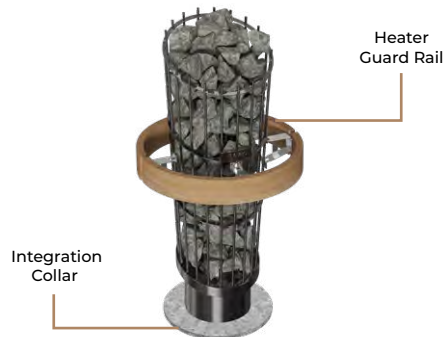

Technical DATA

Minimum Safety Distances

Heater Accessories (Optional)

Integration Collars for Phoenix

Stainless steel

MODEL	SIZE OF COLLAR (mm)		
	LENGTH	WIDTH	HEIGHT
TH-COLLAR-V2-ST4	420	420	105

Stainless steel