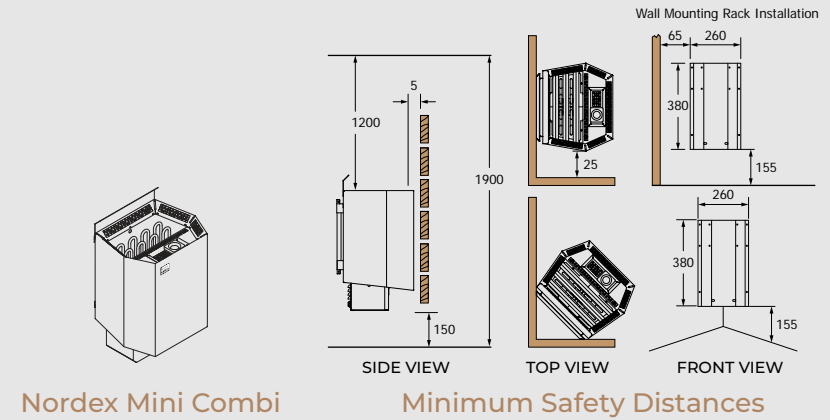

Technical DATA

Saunova (Ni2)

HEATER MODEL	kW	SAUNA ROOM (m³)		SIZE OF HEATER (mm)			STONES (kg)	CONTROL	MINIMUM SAFETY DISTANCES		
		MIN	MAX	LENGTH	WIDTH	HEIGHT			A	B	C
NRM-23Ni2-Z-C	2,3	1,3	2,5	*200	340	**500	8 - 11	Saunova	50	30	85
NRM-30Ni2-Z-C	3,0	2	4	*200	340	**500	8 - 11	Saunova	50	30	85
NRM-36Ni2-Z-C	3,6	3	6	*200	340	**500	8 - 11	Saunova	50	30	85

*Depth when installed to the wall.

**Height with reflector.

Saunova/Innova (NS)

HEATER MODEL	kW HEATER	kW TANK	SAUNA ROOM (m³)		SIZE OF HEATER (mm)			STONES (kg)	CONTROL
			MIN	MAX	LENGTH	WIDTH	HEIGHT		
NRMC-30NS-Z	3,0	1 x 0,8	2	4	*300	345	**525	8 - 10,5	separate
NRMC-36NS-Z	3,6	1 x 0,8	3	6	*300	345	**525	8 - 10,5	separate

*Depth when installed to the wall.

**Height with reflector.

Saunova/Innova (NS) and Built-in (NB)

HEATER MODEL	kW	SAUNA ROOM (m³)		SIZE OF HEATER (mm)			STONES (kg)	CONTROL	MINIMUM SAFETY DISTANCES		
		MIN	MAX	LENGTH	WIDTH	HEIGHT			A	B	C
NRM-23NS-Z	2,3	1,3	2,5	*200	340	**500	8 - 11	separate	30|50	20|30	60|85
NRM-23NS-Z	3,0	2	4	*200	340	**500	8 - 11	separate	35|50	25|30	65|85
NRM-36NS-Z	3,6	3	6	*200	340	**500	8 - 11	separate	40|50	25|30	65|85
NRM-23NB-Z	2,3	1,3	2,5	*200	340	**500	8 - 11	built-in (8+4h)	30|50	20|30	60|85
NRM-30NB-Z	3,0	2	4	*200	340	**500	8 - 11	built-in (8+4h)	35|50	25|30	65|85
NRM-36NB-Z	3,6	3	6	*200	340	**500	8 - 11	built-in (8+4h)	40|50	25|30	65|85

*Depth when installed to the wall.

**Height with reflector.