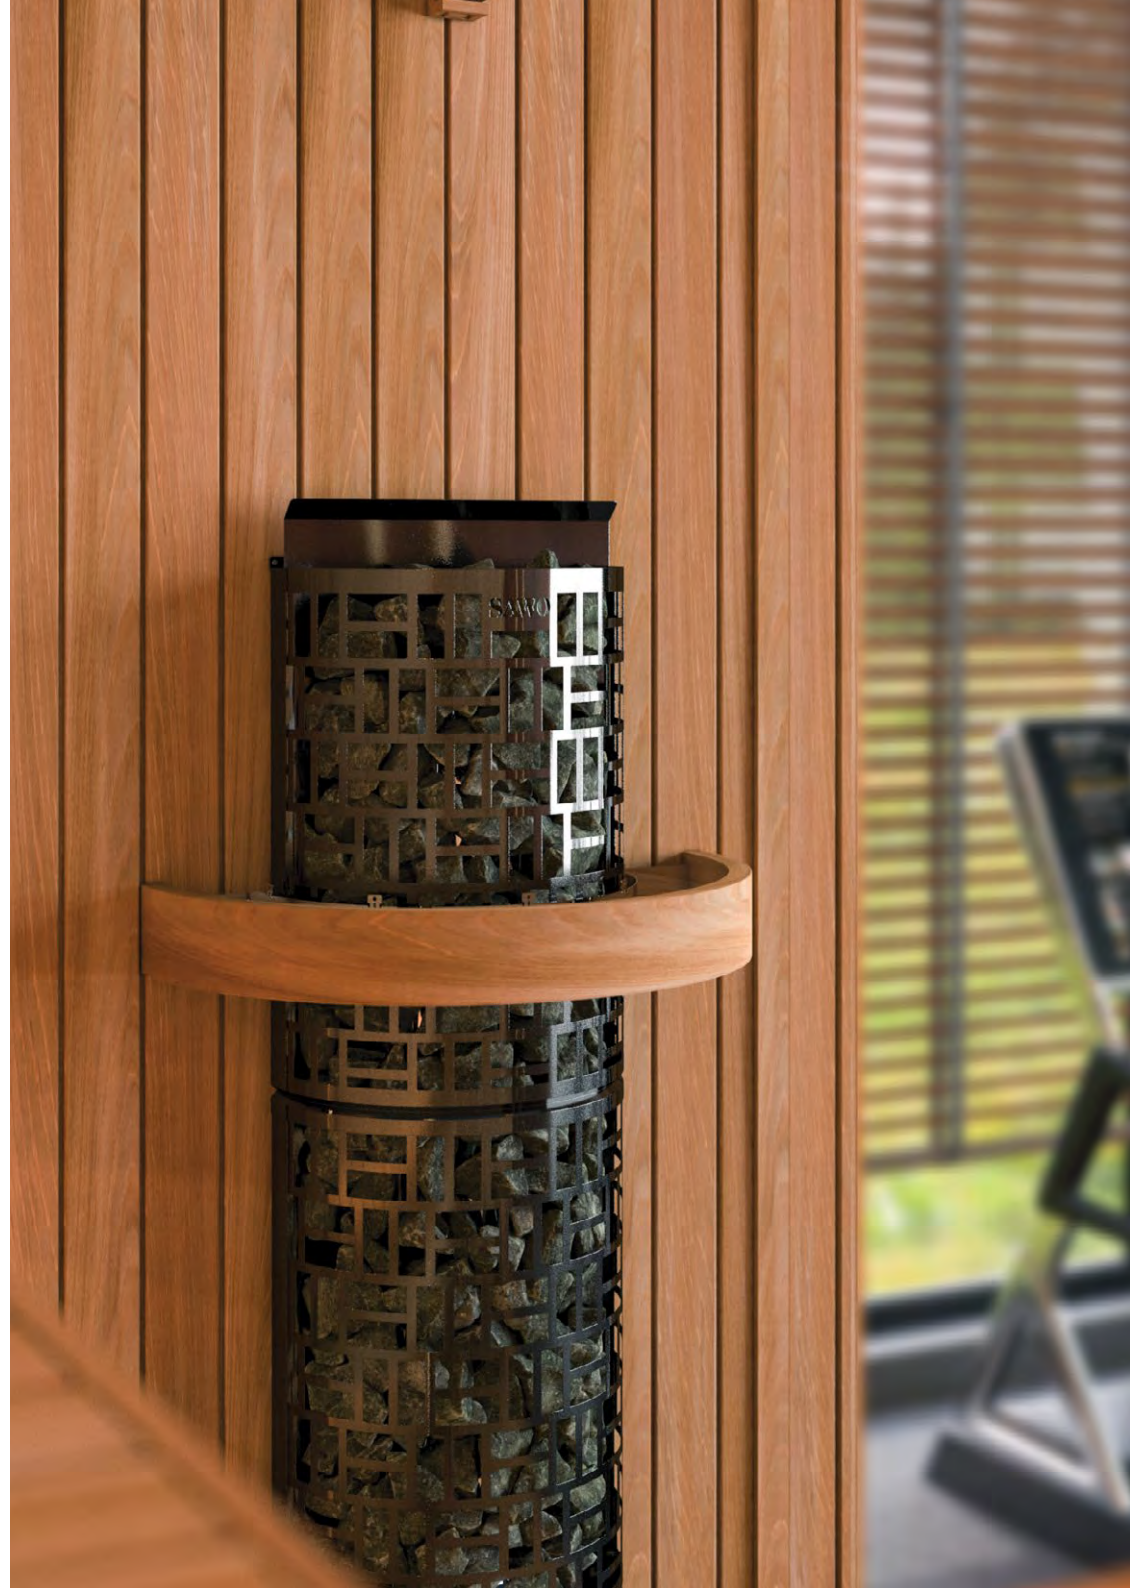

# SAWO30 Wall

**SAWO30 Wall** is perfect for saving space while being very easy on the eyes.

The large amount of stones in the tall sleek body enables rich, steam-infused atmosphere with an ideal combination of steam and humidity.