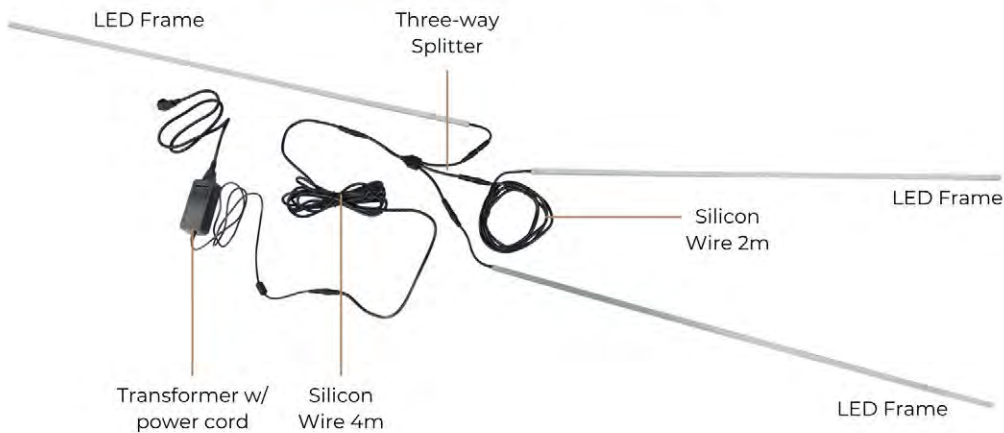

Sauna LED Lights

SAWO Sauna LED Light is designed to provide every sauna session with calm, balanced illumination. It is heat and moisture resistant, so it performs reliably in demanding sauna environments. The soft, glare-free light enhances relaxation while highlighting natural wood interiors. Energy-efficient LED technology ensures long service life and low power consumption.

Technical Data	
Ingress Protection	IPX4
Voltage	110 / 230 V
Power Consumption	6W / 1m
CRI	>90
CCT	2700K

*Note: Silicon wires can be attached to any three-way splitter head.