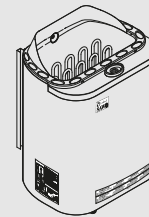

Scandia Combi