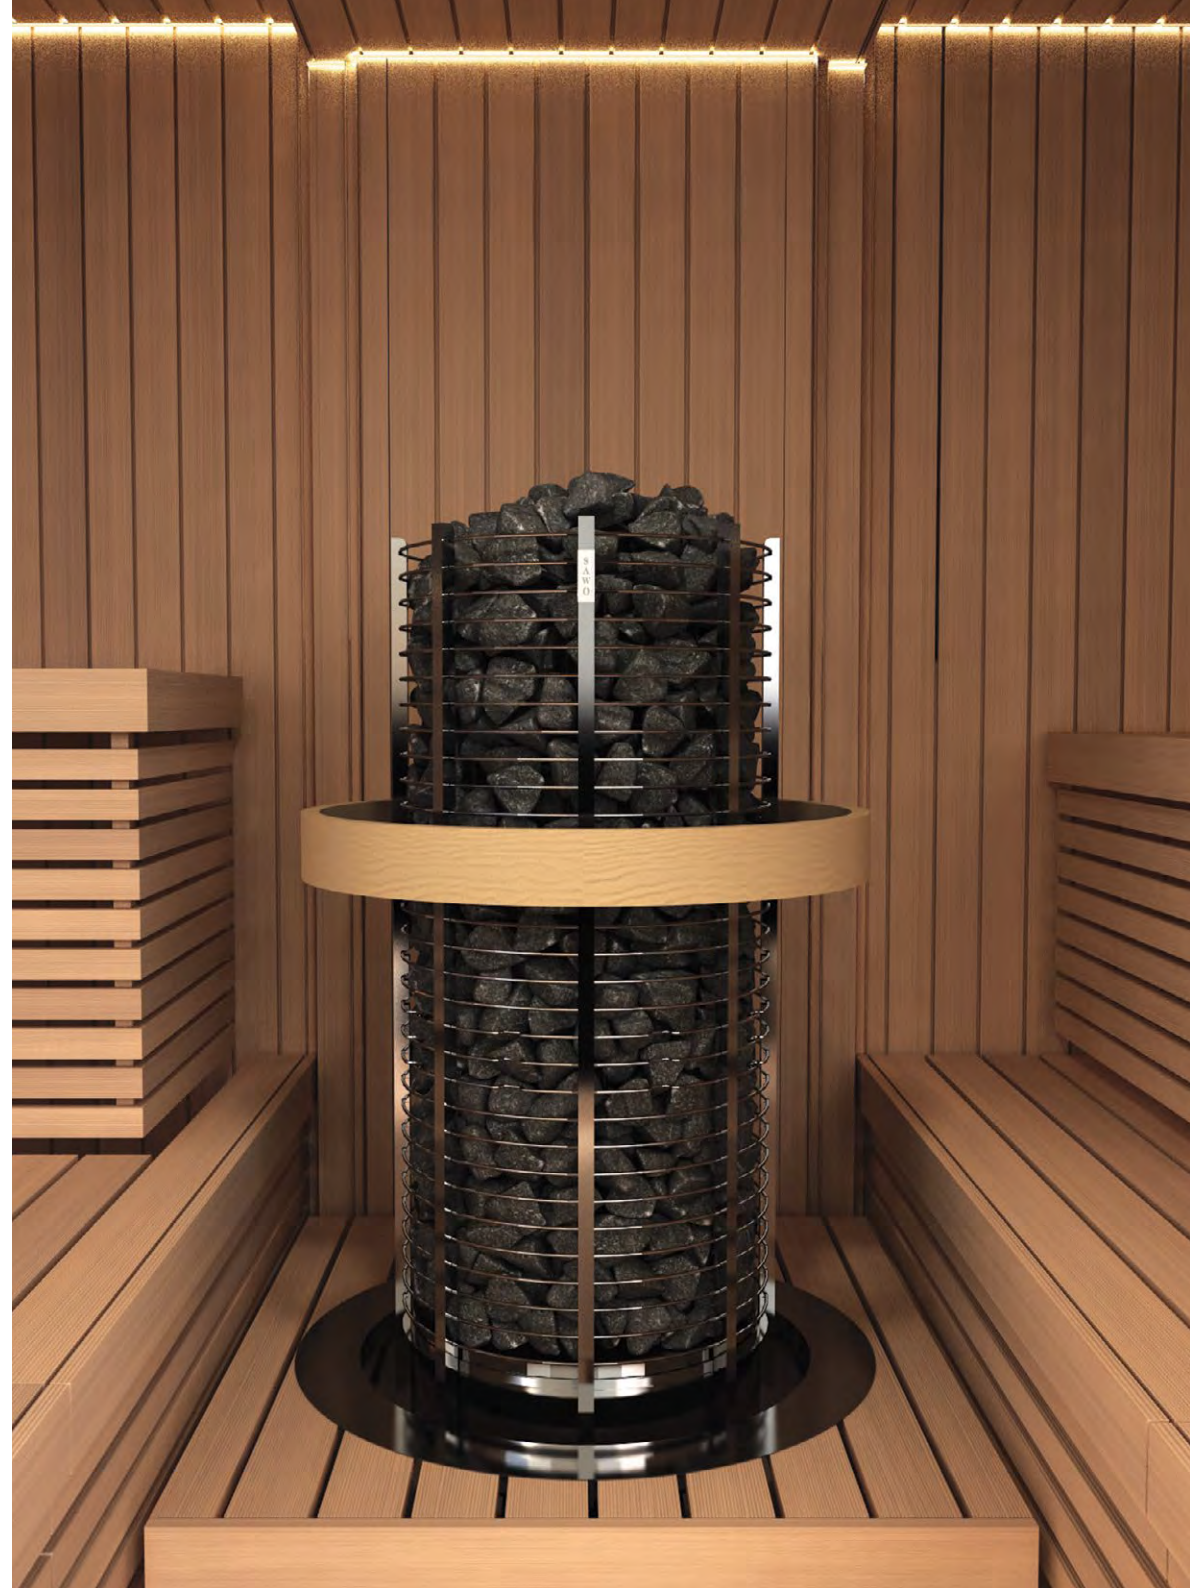

Tower Heaters

Tower heaters are developed to produce steam from the lowest to the highest part of the sauna, similarly to a smoke sauna.

Our Tower heaters are equipped with a removable stone spacer, which allows for high temperatures while saving electricity due to reduced heating time. The stone spacer improves air flow in the heater and helps extend the heating elements' life span as the stones do not touch the elements.

When the stone spacer is not used, the *löyly* is milder and softer.

The Tower heaters come in Round, Wall, and Corner models.