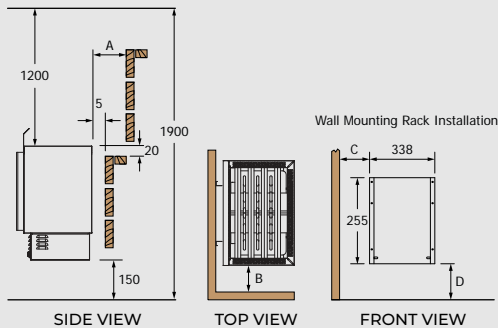

Technical DATA

Minimum Safety Distances

Saunova (Ni2)

HEATER MODEL	kW	SAUNA ROOM		SIZE OF HEATER			STONES (KG)	CONTROL	MINIMUM SAFETY DISTANCES			
		MIN (m²)	MAX (m²)	LENGTH (mm)	WIDTH (mm)	HEIGHT (mm)			A	B	C	D
NRN-45Ni2-Z-C | NRN-45Ni2-BL-Z-C	4,5	3	6	*295	400	**515	22	Saunova 2.0	50	50	130	270
NRN-60Ni2-Z-C | NRN-60Ni2-BL-Z-C	6,0	5	9	*295	400	**515	22	Saunova 2.0	50	50	130	270
NRN-80Ni2-Z-C | NRN-80Ni2-BL-Z-C	8,0	7	13	*295	400	**590	22	Saunova 2.0	80	80	160	330
NRN-90Ni2-Z-C | NRN-90Ni2-BL-Z-C	9,0	8	14	*295	400	**590	22	Saunova 2.0	80	80	160	330

Built-in (NB) and Saunova/Innova (NS)

HEATER MODEL	kW	SAUNA ROOM		SIZE OF HEATER			STONES (KG)	CONTROL	MINIMUM SAFETY DISTANCES			
		MIN (m²)	MAX (m²)	WIDTH (mm)	DEPTH (mm)	HEIGHT (mm)			A	B	C	D
NRN-45NB/NS-Z-C | NRN-45NB/NS-BL-Z-C	4,5	3	6	*295	400	**515	18-22	built-in (8+4h)	50	50	80	320
NRN-60NB/NS-Z-C | NRN-60NB/NS-BL-Z-C	6,0	5	9	*295	400	**515	18-22	built-in (8+4h)	50	50	80	320
NRN-80NB/NS-Z-C | NRN-80NB/NS-BL-Z-C	8,0	7	13	*295	400	**590	18-22	built-in (8+4h)	80	80	110	395
NRN-90NB/NS-Z-C | NRN-90NB/NS-BL-Z-C	9,0	8	14	*295	400	**590	18-22	built-in (8+4h)	80	80	110	395

*Depth when installed to the wall.
**Height with reflector.

Heater Accessories (Optional)

Nordex Heater Guards

MODEL	SIZE OF GUARD RAIL (mm)		
	LENGTH	WIDTH	HEIGHT
NRN-GUARD-W-H	100	465	75