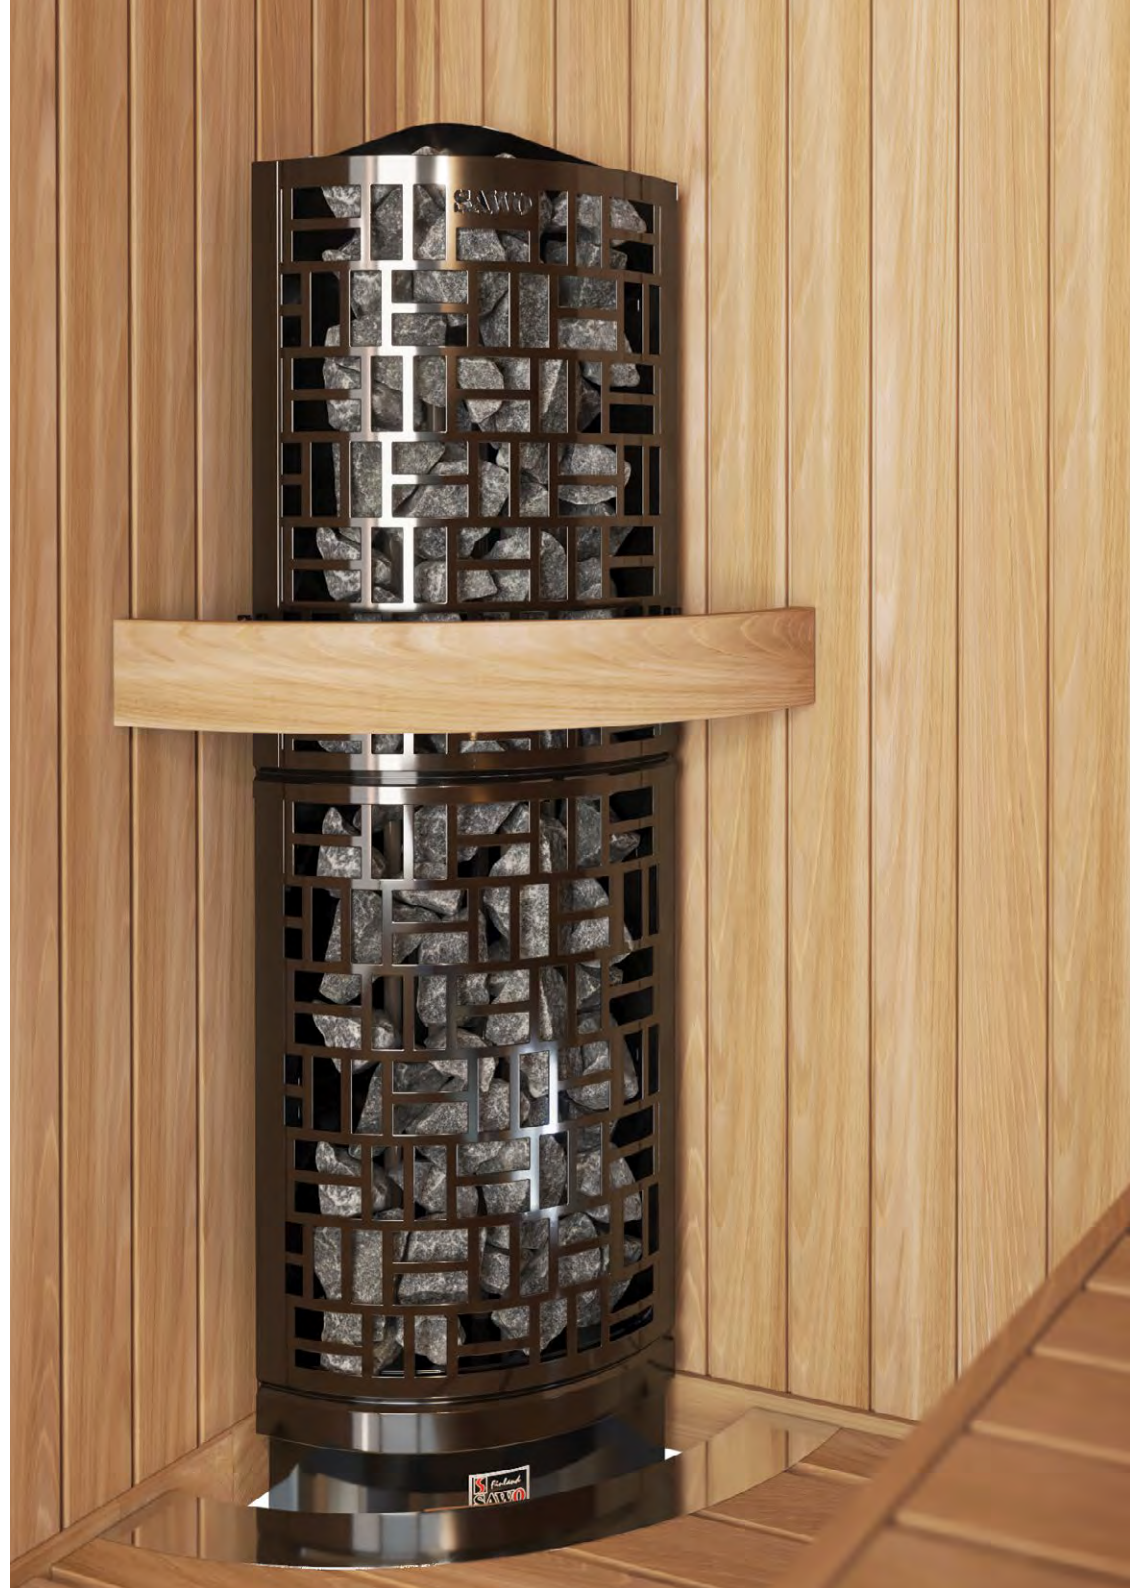

SAWO30 Corner

SAWO30 Corner is designed for making the most out of limited sauna space without having to compromise. The large amount of stones in the tall sleek body creates a rich, steam-infused atmosphere with an ideal combination of steam and humidity.