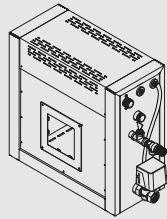

STN-W Steam Generator