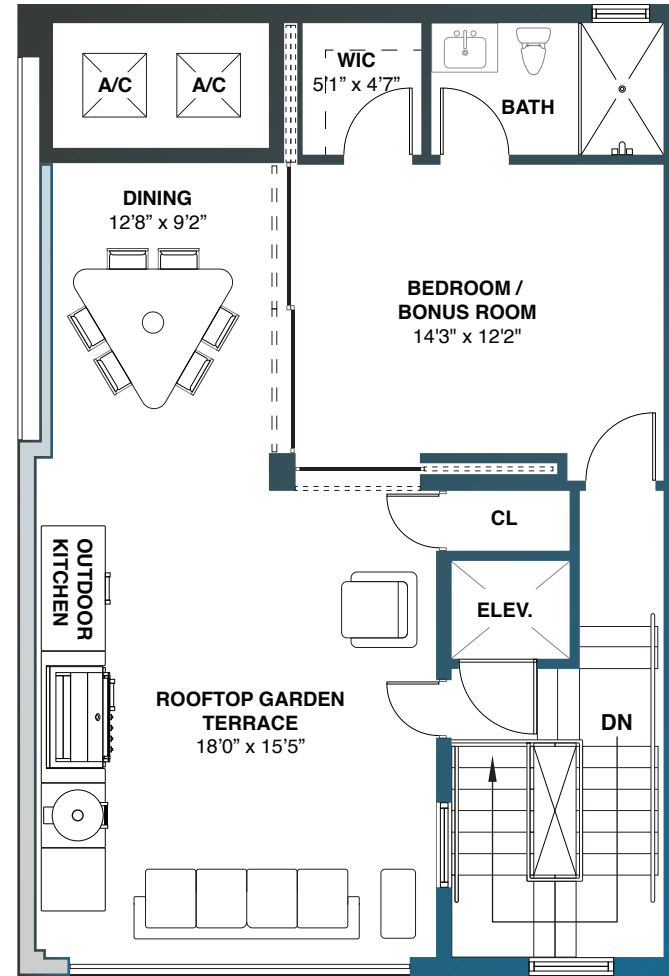

UNIT ONE - GROUND FLOOR
CEILING HEIGHT - 10'

UNIT ONE - SECOND FLOOR
CEILING HEIGHT - 10'

UNIT ONE - THIRD FLOOR
CEILING HEIGHT - 10'

UNIT ONE - FOURTH FLOOR
CEILING HEIGHT - 12'