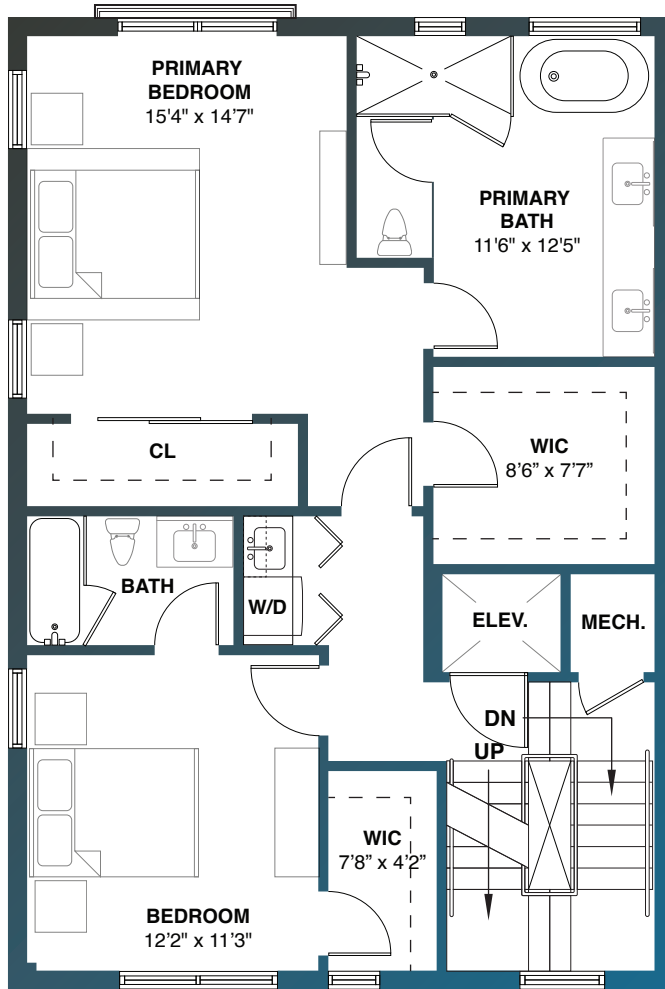

UNIT ONE - GROUND FLOOR
CEILING HEIGHT - 10'

UNIT ONE - SECOND FLOOR
CEILING HEIGHT - 10'

UNIT ONE - THIRD FLOOR
CEILING HEIGHT - 10'

UNIT ONE - FOURTH FLOOR
CEILING HEIGHT - 12'