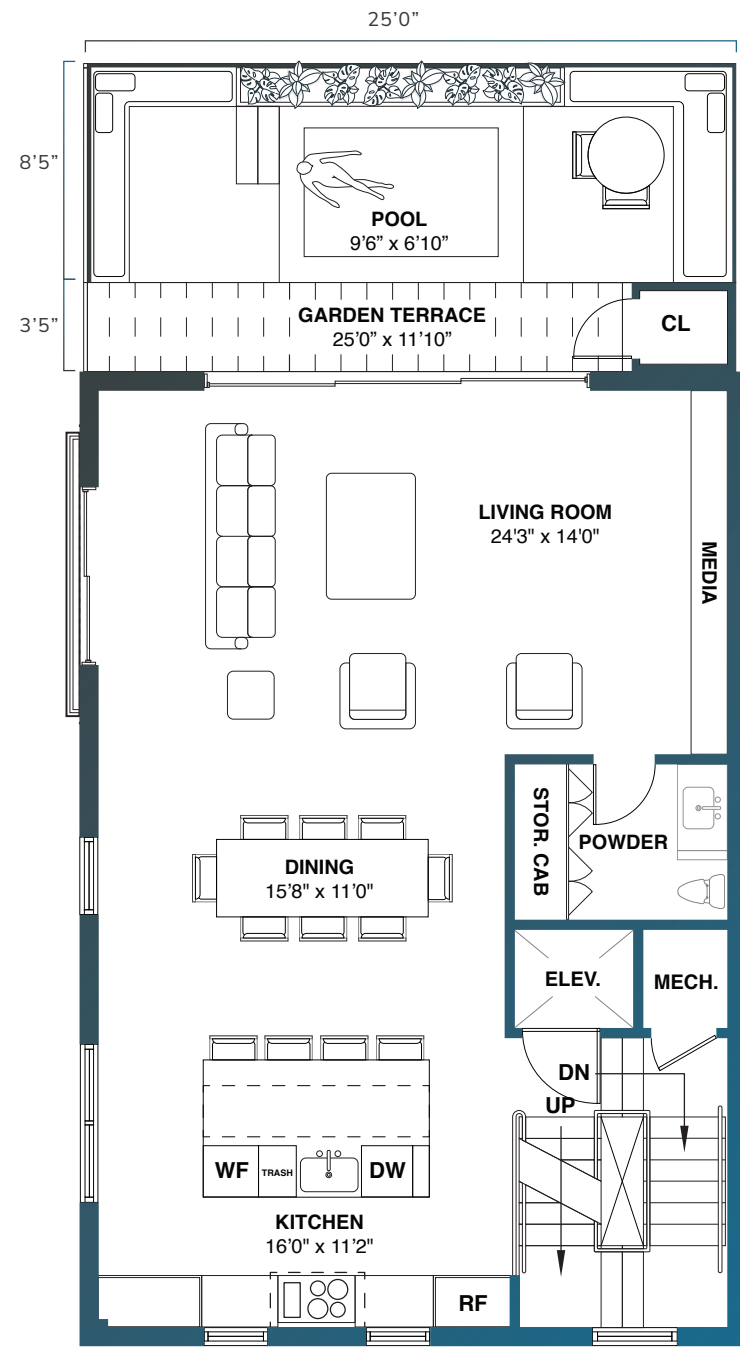

UNIT ONE - GROUND FLOOR
CEILING HEIGHT - 10'

UNIT ONE - SECOND FLOOR
CEILING HEIGHT - 10'

UNIT ONE - THIRD FLOOR
CEILING HEIGHT - 10'

UNIT ONE - FOURTH FLOOR
CEILING HEIGHT - 12'