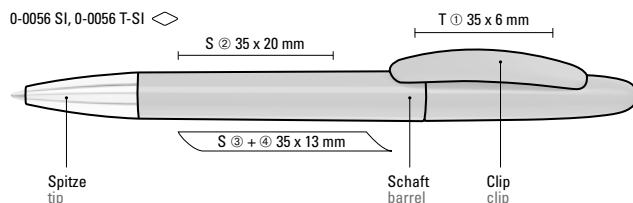

0-0056 SI (● 8-0866)
0-0056 M-SI (● 8-0866)

- 32-0292
- 32-2175
- 32-2147
- 32-0200
- 32-0382
- 32-0348
- 32-0343
- 32-0002
- 32-0001
- 32-0115
- 32-2705
- 32-2685
- 32-0188
- 32-0203
- 32-0213
- 32-1585
- 32-0321
- 32-0468
- 32-7569
- 32-0469

Antibakterielle
Variante
ICON GREEN
Seite/page 51

Mix n' Match: Ab 2.000 Stück kann das Modell farblich kombiniert werden.

0-0056 SI: Drehkugelschreiber mit gedeckt glänzendem Gehäuse und Spitze glanzverchromt.

0-0056 M-SI: Drehkugelschreiber mit gedeckt glänzendem Gehäuse, Metallclip und Spitze glanzverchromt.

0-0056 SI
Mindestbestellmenge 1.000 Stück
Werbeschlüssel Schaft S, Clip T

0-0056 M-SI
Mindestbestellmenge 1.000 Stück
Werbeschlüssel Schaft S, Clip MT/L

Mix n' Match: From 2,000 pieces, you can choose any colour combination.

0-0056 SI: Twist ballpoint pen with opaque glossy housing and tip chrome plated.

0-0056 M-SI: Twist ballpoint pen with opaque glossy housing, metal clip and tip chrome plated.

0-0056 SI
Minimum quantity 1,000 pieces
Advertising code barrel S, clip T

0-0056 M-SI
Minimum quantity 1,000 pieces
Advertising code barrel S, clip MT/L