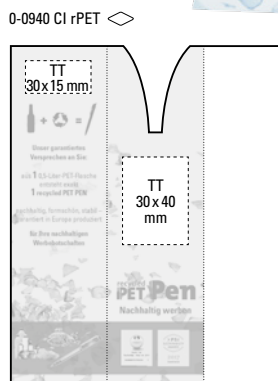

PAPPSTECKETUI
CARDBOARD SLIP-IN CASE
0-0940

PAPPSTECKETUI RECY
CARDBOARD SLIP-IN CASE RECY
0-0940 RECY

BESCHREIBUNG
DESCRIPTION

0-0940: Pappstecketui in schwarz oder weiß für ein Schreibgerät. Auch erhältlich mit dem Standardaufdruck: „Mit freundlicher Empfehlung – With compliments“.

0-0940 RECY: Pappstecketui aus Naturkarton für ein Schreibgerät, mit aufgedrucktem Recycling Hinweis auf der Rückseite. Farbschwankungen aufgrund des Recyclingprozesses gegeben.

Mindestbestellmenge 100 Stück
Werbeschlüssel TT

0-0940: Cardboard slip-in case in black or white for one writing instrument without imprint or with the standard message: "Mit freundlicher Empfehlung – With compliments".

0-0940 RECY: Natural cardboard case for one writing instrument, with printed recycling information on the back. Colour variations may occur due to the recycling process.

Minimum quantity 100 pieces
Advertising code TT

PAPPSTECKETUI CI
CARDBOARD SLIP-IN CASE CI
0-0940 CI

PAPPSTECKETUI CI rPET
CARDBOARD SLIP-IN CASE CI rPET
0-0940 CI rPET

BESCHREIBUNG
DESCRIPTION

0-0940 CI: Pappstecketui für ein Schreibgerät mit individuellem CI-Aufdruck.

0-0940 CI rPET: Pappstecketui aus FSC®-zertifiziertem Pappkarton für ein Schreibgerät mit aufgedruckter Erklärung zur uma RECYCLED PET PEN Serie.

0-0940 CI
Mindestbestellmenge 500 Stück
Werbeschlüssel individuell

0-0940 CI rPET
Mindestbestellmenge 100 Stück
Werbeschlüssel TT

0-0940 CI: Cardboard slip-in case for one writing instrument with individual CI-imprint.

0-0940 CI rPET: Cardboard slip-in case made of FSC® certified cardboard for one writing instrument with printed declaration of uma RECYCLED PET PEN serie.

0-0940 CI
Minimum quantity 500 pieces
Advertising code individual