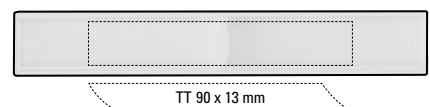

HAFTKLAMMER
ADHESIVE WALL CLIP
9-0447 TE

BESCHREIBUNG
DESCRIPTION

9-0447 TE: Haftklammer mit Kugelschreiber an einer Kunststoffspirale in schwarz oder weiß. Doppelkleber am Haftklammerboden.

Mindestbestellmenge 500 Stück
Werbeschlüssel TT auf Werbeplatte

9-0447 TE: Adhesive wall clip with ballpoint pen on a plastic spiral in black or white. Clip base features a two-sided adhesive.

Minimum quantity 500 pieces
Advertising code TT on panel

QUATER
0-0901

TRANSPARENTES KUNSTSTOFFETUI
TRANSPARENT PLASTIC CASE
0-0934

BESCHREIBUNG
DESCRIPTION

0-0901: Transparentes Kunststoff Etui mit Halterung aus Kunststoff. Der Kugelschreiber wird schwebend im Etui fixiert.

0-0934: Klar transparentes Kunststoff Klappetui für ein oder zwei Schreibgeräte.

Werbeschlüssel TT
Mindestbestellmenge 100 Stück

0-0901: Transparent plastic case with plastic holding ring. The ballpoint pen is fixed floating in the case.

0-0934: Plastic hinged case in clear transparent for one or two writing instruments.

Advertising code TT
Minimum quantity 100 pieces

0-0901 ◊

0-0934 ◊

Beispiel ARCTIS-SET
Example ARCTIS-SET