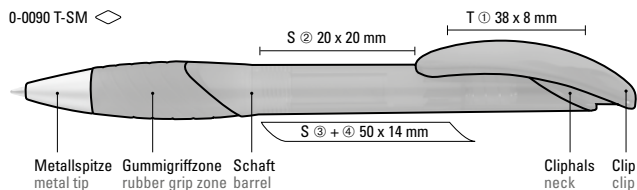

0-0090 T-SM (● 8-0856)
0-0090 TF (● 8-0856)

0-0090 T-SM: Druckkugelschreiber mit transparent glänzendem Gehäuse, Bogenclipdrücker, ergonomischer Gummigriffzone und Metallspitze mattverchromt.

0-0090 TF: Druckkugelschreiber mit transparent gefrostetem Gehäuse, Bogenclipdrücker und Spitze, ergonomische Gummigriffzone.

Mindestbestellmenge 1.000 Stück
Werbeschlüssel Schaft S, Clip T

0-0090 T-SM: Retractable ballpoint pen with transparent housing, curved clip button, ergonomic coloured rubber grip zone and metal tip matt chrome plated.

0-0090 TF: Retractable ballpoint pen with transparent frosted housing, curved clip button and tip, ergonomic coloured rubber grip zone.

Minimum quantity 1,000 pieces
Advertising code barrel S, clip T