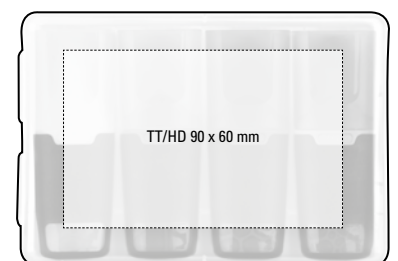

LIQEO HIGHLIGHTER MINI
0-0250

LIQEO HIGHLIGHTER MINI 4er SET
0-0250/4

Farb-Code/Minen
Colour code/Refills

0-0250

50-0801

50-0802

50-0930

50-0814

50-0806

50-0804

Kombinieren Sie Ihr Set mit
Ihren Highlighter-Wunschfarben.
Configure your set with your
highlighter colours.

uma LIQEO - die Highlighter-Neuheit!

Neues Flüssigtintenleitsystem - Bessere Schreibqualität -

Höhere Leuchtkraft - Längere Schreibdauer -

Umweltfreundlicher - Produziert nach EN-71, ASTM D-4236

uma LIQEO - the highlighter novelty!

New liquid ink delivery system - Better writing quality -

Greater luminance - Longer writing time - Ecologically

superior - Produced in acc. with EN-71, ASTM D-4236

0-0250: Flüssig-Textmarker MINI mit schwarzem Schaft und transparenter Kappe in Schreibfarbe. Ohne Pumpen oder Anstechen sofort einsatzfähig, umweltfreundlicher, längere Schreibdauer und höhere Leuchtkraft als herkömmliche Textmarker.

0-0250/4: Flüssig-Textmarkerset bestehend aus 4 LIQEO HIGHLIGHTER MINI in einer klar transparenten Kunststoffverpackung. Standardfarben der Textmarker in gelb, grün, magenta und blau. Optional wählbare Textmarkerfarben: orange und violett.

0-0250
Mindestbestellmenge 500 Stück
Werbeschlüssel Schaft P, Kappe P

0-0250/4
Mindestbestellmenge 300 Stück
Werbeschlüssel Highlighter P, Etais TT/HD

0-0250: Liquid highlighter MINI with black barrel and transparent cap in writing colour. Writes longer and more intensive as conventional highlighter, is without pumping or tapping operational immediately, supported in this way the sustainability concept.