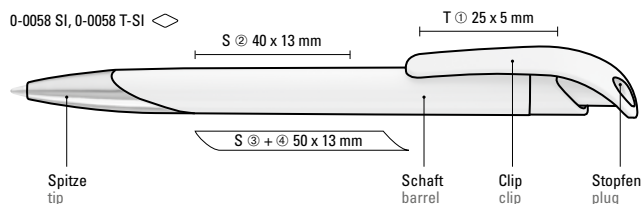

Farb-Code/Minen
Colour code/Refills

SPLASH SI
0-0058 SI

SPLASH transparent SI
0-0058 T-SI

STRIPE
0-0039

0-0058 SI (● 8-0854)

22-0002

22-0001

0-0058 T-SI (● 8-0854)

22-0286

22-0187

22-3298

22-2603

22-0152

UMC Economy Refill 8-0854 ● 8-0854

0-0039 (● 8-0875)

22-0286

22-0187

22-3298

22-0002

22-2603

22-0152

UMC Economy X-20 Refill 8-0875 ● 8-0875

0-0058 SI: Druckkugelschreiber mit glänzend gedecktem Gehäuse, Spitze und Clipstopfen silber glänzend.

0-0058 T-SI: Druckkugelschreiber mit glänzend transparentem Gehäuse, Spitze und Clipstopfen silber glänzend.

0-0039: Druckkugelschreiber mit gedeckt weißem Gehäuse, Spitze und Clipstopfen silber glänzend, Zierring und Clipschale.

Mindestbestellmenge 1.000 Stück
Werbeschlüssel Schaft S, Clip T

0-0058 SI: Retractable ballpoint pen with opaque glossy housing, tip and clip plug silver glossy.

0-0058 T-SI: Retractable ballpoint pen with transparent housing, tip and clip plug silver glossy.

0-0039: Retractable ballpoint pen with opaque housing in white, transparent frosted rubber grip zone, decorative ring and clip shell.

Minimum quantity 1,000 pieces
Advertising code barrel S, clip T