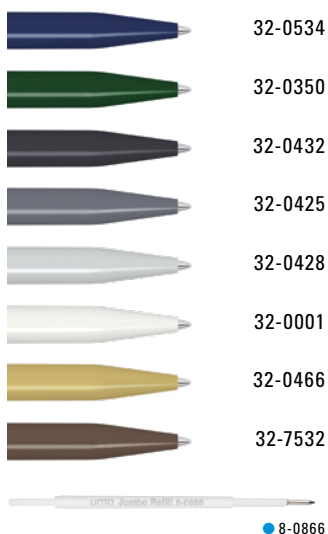

0-0071 RECY (● 8-0866)