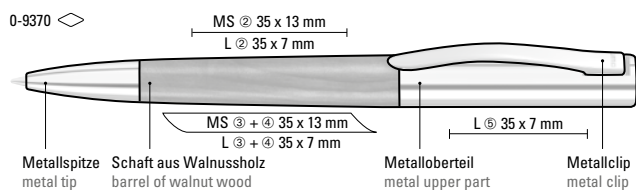

0-9370: Metall-Drehkugelschreiber mit
Schaft aus FSC®-zertifiziertem
Walnussholz, Softdrehmechanik und
gefedertem Clip. Oberteil, Clip und
Spitze glanzverchromt.

0-9372 R: Metall-Rollerball mit Schaft
aus FSC®-zertifiziertem Walnussholz
und gefedertem Clip. Kappe und Clip
glanzverchromt.

0-9370
Mindestbestellmenge 100 Stück
Werbeschlüssel Schaft MS/L, Oberteil L

0-9372 R
Mindestbestellmenge 100 Stück
Werbeschlüssel Schaft MT/L, Kappe L

0-9370: Metal twist ballpoint pen with
barrel made from FSC® certified walnut
wood, soft twist mechanism and
spring-mounted clip. Upper part, clip
and tip glossy chrome plated.

0-9372 R: Metal roller ball with barrel
made from FSC® certified walnut wood,
spring-mounted clip. Cap and clip
glossy chrome plated.

0-9370
Minimum quantity 100 pieces
Advertising code
barrel MS/L, upper part L

0-9372 R
Minimum quantity 100 pieces
Advertising code barrel MT/L, cap L