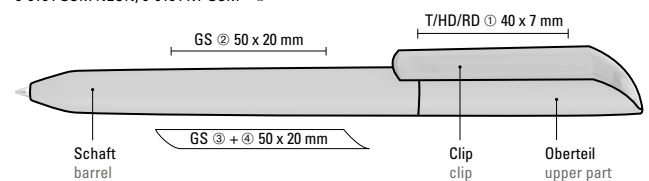

● 8-0866

POST-CONSUMER
RECYCLED PLASTIC

Recycelte Variante
VANE RECY
Seite/page 62

Mix n' Match: Ab 2.000 Stück kann das Modell farblich kombiniert werden.

0-0184 GUM NEON: Drehkugelschreiber mit Softtouch-Gehäuse und gedeckt glänzendem Clip in Neonfarben.

0-0184 KT GUM: Drehkugelschreiber mit Softtouch-Gehäuse und transparent glänzendem Clip.

Mindestbestellmenge
Werbeschlüssel

1.000 Stück
Schaft GS,
Clip T/HD/RD

Mix n' Match: From 2,000 pieces, you can choose any colour combination.

0-0184 GUM NEON: Twist ballpoint pen with softtouch housing and opaque glossy clip in neon-colours.

0-0184 KT GUM: Twist ballpoint pen with softtouch housing and transparent clip.

Minimum quantity
Advertising code

1,000 pieces
barrel GS,
clip T/HD/RD

0-0184 GUM NEON, 0-0184 KT GUM ◀