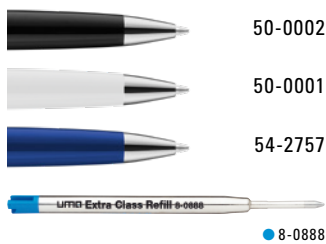

0-6100 (● 8-0888)

Das Modell eignet sich für Hochglanzlaserung. Siehe Seite 316.

The model is suitable for high gloss laser engraving. See page 316.