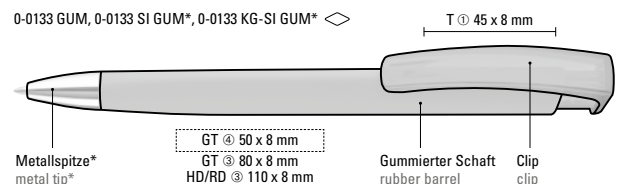

0-0133 GUM: Druckkugelschreiber mit gummiertem Dreikantgehäuse und gedeckt glänzendem Clip.

0-0133 SI GUM: Druckkugelschreiber mit gummiertem Dreikantgehäuse, gedeckt glänzendem Clip und schwerer Metallspitze glanzverchromt.

0-0133 KG-SI GUM: Druckkugelschreiber mit gummiertem Dreikantgehäuse, weiß gedeckt glänzendem Clip und schwerer Metallspitze glanzverchromt.

Mindestbestellmenge 1.000 Stück
Werbeschlüssel Schaft GT/HD/RD, Clip T

0-0133 GUM: Retractable ballpoint pen with softtouch triangular housing and opaque glossy clip.

0-0133 SI GUM: Retractable ballpoint pen with softtouch triangular housing, opaque glossy clip and heavy metal tip chrome plated.

0-0133 KG-SI GUM: Retractable ballpoint pen with softtouch triangular housing, opaque glossy clip in white and heavy metal tip chrome plated.

Minimum quantity 1,000 pieces
Advertising code barrel GT/HD/RD, clip T

0-0133 GUM, 0-0133 SI GUM*, 0-0133 KG-SI GUM* ◇