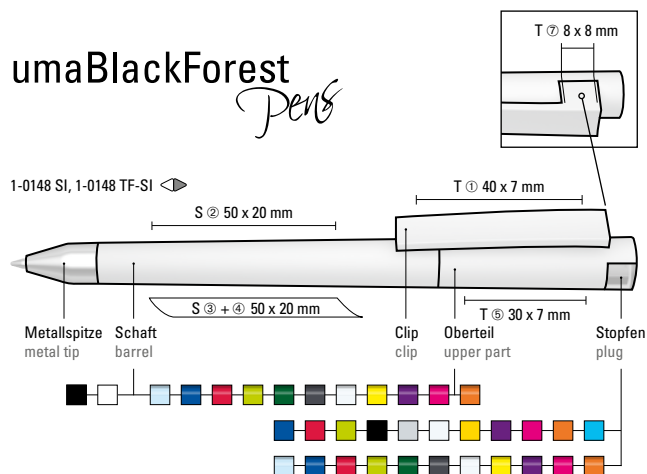

umaBlackForest
Pens

1-0148 SI: Drehkugelschreiber mit gedeckt matted Gehäuse, Clip und Stopfen im Oberteil gedeckt glänzend bzw. transparent glänzend. Schwere Metallschreibe glanzverchromt.

1-0148 TF-SI: Drehkugelschreiber mit gefrostetem Gehäuse, Clip und Stopfen im Oberteil gedeckt glänzend bzw. transparent glänzend. Schwere Metallschreibe glanzverchromt.

Mindestbestellmenge 1.000 Stück
Werbeschlüssel Schaft S ⊕, Clip T, Oberteil T

1-0148 SI: Twist ballpoint pen with opaque matt housing and upper part with coloured plug in opaque or transparent. Heavy metal tip chrome plated.

1-0148 TF-SI: Twist ballpoint pen with transparent frosted housing and upper part with coloured plug in opaque or transparent. Heavy metal tip chrome plated.

Minimum quantity 1,000 pieces
Advertising code barrel S ⊕, clip T, upper part T