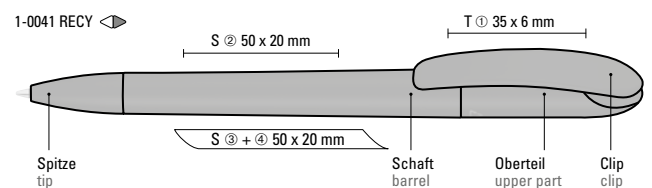

01-0002

01-0427

●●● 8-0855

Die Modelle sind mit dem Recyclingzeichen gekennzeichnet. Aufgrund der Besonderheit des Materials (Post-Consumer Recycled Plastic) sind produktionstechnische Farbschwankungen gegeben.

The models are labelled with the recycling mark. Due to the special nature of the material (post-consumer recycled plastic) colour variations may occur during the production process.

1-0041 RECY: Drehkugelschreiber mit gedeckt mattem Gehäuse aus 100% recyceltem Post-Consumer-Kunststoff.

1-0043 C-SI RECY: Drehkugelschreiber mit gedeckt glänzendem Gehäuse aus 100% recyceltem Post-Consumer-Kunststoff. Metallclip und schwere Metallspitze matt verchromt.

1-0041 RECY
Mindestbestellmenge 1.000 Stück
Werbeschlüssel Schaft S ○, Clip T

1-0043 C-SI RECY
Mindestbestellmenge 1.000 Stück
Werbeschlüssel Schaft S ○, Clip MT/L, Oberteil T

1-0041 RECY: Twist ballpoint pen with opaque matt housing made from 100% recycled post-consumer plastic.

1-0043 C-SI RECY: Twist ballpoint pen with opaque glossy housing made from 100% recycled post-consumer plastic. Metal clip and heavy metal tip matt chromed.

1-0041 RECY
Minimum quantity 1,000 pieces
Advertising code barrel S ○, clip T

1-0043 C-SI RECY
Minimum quantity 1,000 pieces
Advertising code barrel S ○, clip MT/L, upper part T

umaBlackForest
Pens

Klimaneutral
Schreibgerät
ClimatePartner.com/13223-2104-1001