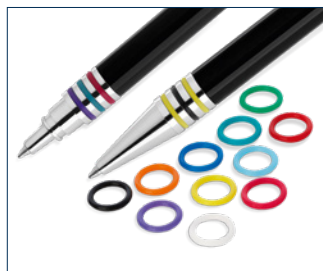

Farb-Code/Minen
Colour code/Refills

SUPREME
0-8240

SUPREME R
0-8242 R

Bereits ab 300 Stück können die Ringe farblich kombiniert werden.
You may choose any colour combination for the three rings for orders over 300 units.