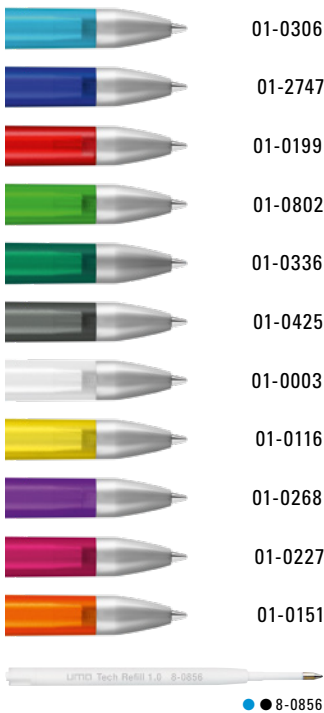

1-0142 TF-SI (●● 8-0856)
1-0142 TF KG SI (●● 8-0856)