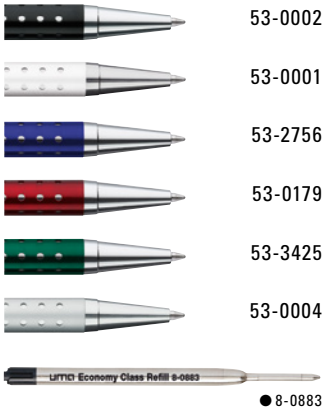

0-8250 (● 8-0883)
0-8250 DOM (● 8-0883)

Die Modelle eignen sich für Hochglanzlaserung. Siehe Seite 316.

The models are suitable for high gloss laser engraving. See page 316.