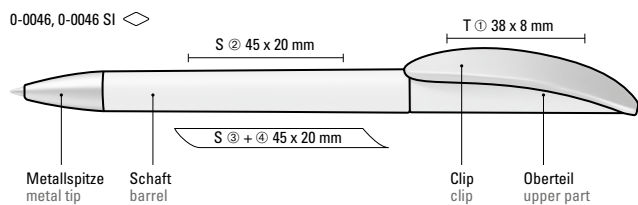

- 0-0046 (● 8-0856)
- 50-0002
  - 50-0001
  - 50-2925
  - 50-0072
  - 50-1795
  - 50-2271
  - 50-0356
  - 50-0405
  - 50-0003
  - 50-0396
  - 50-2077
  - 50-0194
  - 50-0214
  - 50-0130
  - 50-1585
  - 50-0326
  - 50-0465
  - 50-0384
3. Umic Tech Refill 1.0 8-0856 ● 8-0856
- 0-0046 SI (● 8-0855)
- 50-0004
6. Tech Refill 1.0 8-0855 Umic ● 8-0855

0-0046: Drehkugelschreiber mit transparent gefrostetem oder gedeckt mattem Gehäuse, Bogenclip silber matt und schwerer Metallspitze matt verchromt.

0-0046 SI: Drehkugelschreiber mit gedeckt silbernem Gehäuse, Bogenclip silber matt und schwerer Metallspitze matt verchromt.

Mindestbestellmenge 1.000 Stück
Werbeschlüssel Schaft S, Clip T

0-0046: Twist ballpoint pen with transparent frosted or opaque matt housing, curved clip silver matt and heavy metal tip matt chromed.

0-0046 SI: Twist ballpoint pen with opaque silver housing, curved clip silver matt and heavy metal tip matt chromed.

Minimum quantity 1,000 pieces
Advertising code barrel S, clip T