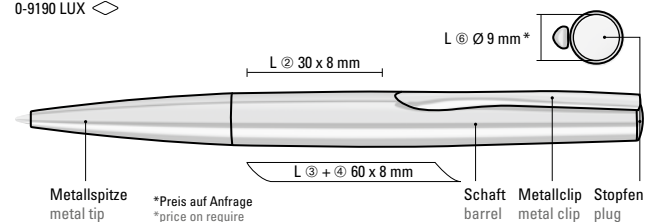

0-9190 LUX (● 8-0888)

53-00G0

0-9190 C (● 8-0888)

53-CAR2

53-CAR4

53-CAR3

● 8-0888

FSC®-zertifizierte Variante
ELEGANCE WOOD

Seite/page 75

0-9190 LUX: Metall-Drehkugelschreiber mit 18 ct vergoldetem Gehäuse, gefederter Metallclip, schwere Metallspitze und Softdrehmechanik.

0-9190 C: Metall-Drehkugelschreiber mit Schaft aus Carbonfaser in schwarz oder silber, gefederter Metallclip und schwere Metallspitze glanzverchromt bzw. Schaft aus Carbonfaser in schwarz, Metallclip und schwere Metallspitze schwarz matt lackiert und Softdrehmechanik.

0-9190 LUX
Mindestbestellmenge 100 Stück
Werbeschlüssel Schaft L, Stopfen L

0-9190 C
Mindestbestellmenge 100 Stück
Werbeschlüssel Schaft MS, Stopfen L

0-9190 LUX: Metal twist ballpoint pen with 18 ct gold plated housing, spring-mounted metal clip, heavy metal tip and soft twist mechanism.

0-9190 C: Metal twist ballpoint pen with carbon fibre barrel in black or silver, spring-mounted metal clip and glossy chrome plated tip or black carbon fibre barrel, spring-mounted metal clip and metal tip in black matt and soft twist mechanism.

0-9190 LUX
Minimum quantity 100 pieces
Advertising code barrel L, plug L

0-9190 C
Minimum quantity 100 pieces
Advertising code barrel MS, plug L

0-9190 LUX ◊