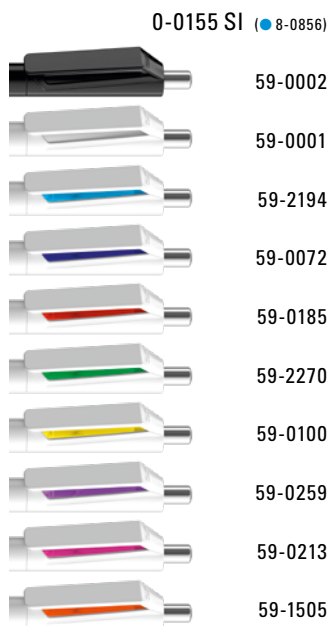

0-0155 SI: Druckkugelschreiber mit gedeckt glänzendem Gehäuse in weiß oder uni schwarz, farbig transparent glänzendem Innenschaft. Spitze und Drücker in silber glänzend.

0-0155 SI F: Druckkugelschreiber mit gedeckt glänzendem Gehäuse, transparent glänzendem Innenschaft und Clip. Spitze und Drücker in silber glänzend.

Mindestbestellmenge 1.000 Stück
Werbeschlüssel Schaft S, Clip T

0-0155 SI: Retractable ballpoint pen with opaque glossy housing in white or uni black, coloured transparent inner part. Tip and push-button silver glossy.

0-0155 SI F: Retractable ballpoint pen with opaque glossy housing, coloured transparent inner part and clip. Tip and push-button silver glossy.

Minimum quantity 1,000 pieces
Advertising code barrel S, clip T