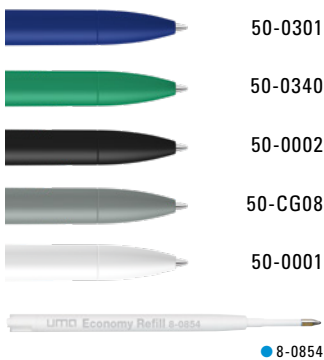

0-0092 RECY (● 8-0854)

Hinweis im Schaft aufgedruckt:
„antibacterial“
Note printed on the barrel
„antibacterial“

Das Gehäuse des YES RECY wird aus Spritzgussresten der eigenen Spritzgussgießerei hergestellt und ist mit dem rABS Logo gekennzeichnet.

The housing of the YES RECY is obtained from the injection moulding debris from our own injection moulding plant and is marked with the rABS logo.