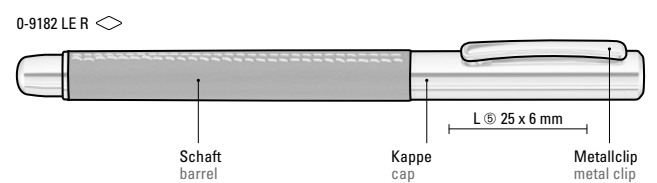

CLASSICO M
0-8800 M

SILENCE LE
0-9180 LE

SILENCE LE R
0-9182 LE R

Farb-Code/Minen
Colour code/Refills

0-8800 M (● 8-0883)

53-0002

● 8-0883

0-9180 LE (● 8-0888)

55-0002

● 8-0888

0-9182 LE R (● 8-0806)

55-0002

● 8-0806

0-8800 M: Metall-Drehkugelschreiber mit glänzend lackiertem Gehäuse in schwarz. Clip, Zierringe und Spitze aus vergoldetem Metall.

0-9180 LE: Metall-Drehkugelschreiber mit Lederschaft und weißen Ziernähten. Oberteil und Beschlüge glanzverchromt.

0-9182 LE R: Metall-Rollerball mit Lederschaft und weißen Ziernähten. Kappe und Beschlüge glanzverchromt.

0-8800 M
Mindestbestellmenge 300 Stück
Werbeschlüssel Schaft MS/L, Clip L, Oberteil MT/L

0-9180 LE
Mindestbestellmenge 100 Stück
Werbeschlüssel Oberteil L

0-9182 LE R
Mindestbestellmenge 100 Stück
Werbeschlüssel Kappe L

0-8800 M: Metal twist ballpoint pen with glossy lacquered body in black. Metal clip, metal rings and metal tip gold-plated.

0-9180 LE: Metal twist ballpoint pen with leather barrel and white decorative stitchings. Upper part and fittings chrome plated.

0-9182 LE R: Metal rollerball with leather barrel and white decorative stitchings. Upper part and fittings chrome plated.

0-8800 M
Minimum quantity 300 pieces
Advertising code barrel MS/L, clip L, upper part MT/L

0-9180 LE
Minimum quantity 100 pieces
Advertising code upper part L

0-9182 LE R
Minimum quantity 100 pieces
Advertising code cap L