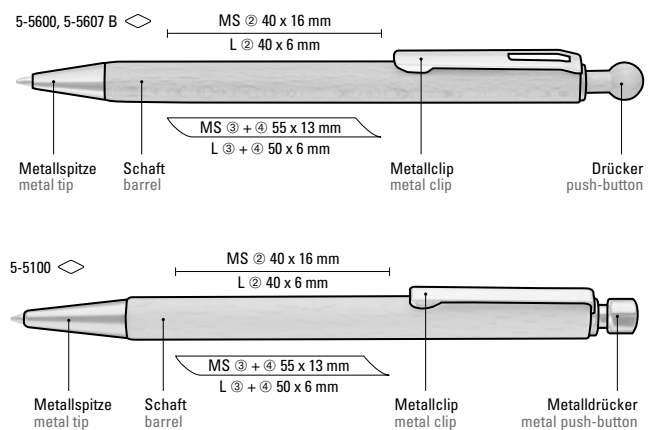

5-5600: Holz-Druckkugelschreiber mit Holz-Kugeldrucker, Metallclip und Metallspitze silber glänzend. Schaft und Drucker aus schutzlackiertem PEFC-zertifiziertem Buchenholz.

5-5607 B: Holz-Druckbleistift (0,7mm) mit Holz-Kugeldrucker, Metallclip und Metallspitze silber glänzend. Schaft und Drucker aus schutzlackiertem PEFC-zertifiziertem Buchenholz.

5-5100: Holz-Druckkugelschreiber mit Metalldrucker, Metallclip und Metallspitze silber glänzend. Schaft aus schutzlackiertem PEFC-zertifiziertem Buchenholz.

Mindestbestellmenge 300 Stück
Werbeschlüssel Schaft MS/L

5-5600: Wooden retractable ballpoint pen with wooden ball-button, metal clip and metal tip silver glossy. Barrel and push-button made from PEFC certified beechwood with protective varnish coating.

5-5607 B: Wooden mechanical pencil (0.7mm) with wooden ball-button, metal clip and metal tip silver glossy. Barrel and push-button made from PEFC certified beechwood with protective varnish coating.

5-5100: Wooden retractable ballpoint pen with metal push-button, metal clip and metal tip silver glossy. Barrel made from PEFC certified beechwood with protective varnish coating.

Minimum quantity 300 pieces
Advertising code barrel MS/L

Klimaneutral
Schreibgerät
ClimatePartner.com/13223-1907-1003