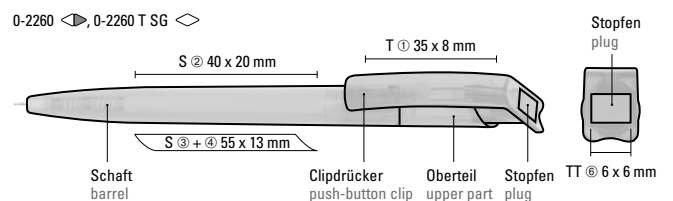

Mix n' Match: Ab 2.000 Stück kann das Modell farblich kombiniert werden.

0-2260: Druckkugelschreiber aus recyceltem rPET-Material mit gedeckt glänzendem Gehäuse und Stopfen.

0-2260 T SG: Druckkugelschreiber aus recyceltem rPET-Material mit klar transparent glänzendem Gehäuse und gedecktem Stopfen.

Mindestbestellmenge 1.000 Stück
Werbeschlüssel Schaft S, Clip T, Stopfen TT

Mix n' Match: From 2,000 pieces, you can choose any colour combination.

0-2260: Retractable ballpoint pen made from recycled PET material with opaque glossy housing and plug.

0-2260 T SG: Retractable ballpoint pen made from recycled PET material with clear transparent housing and opaque glossy plug.

Minimum quantity 1,000 pieces
Advertising code barrel S, clip T, plug TT