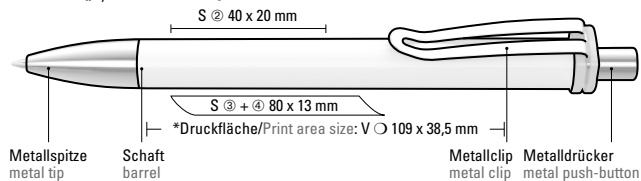

0-0136 SI ◀, 0-0136 SI VIS* ◊