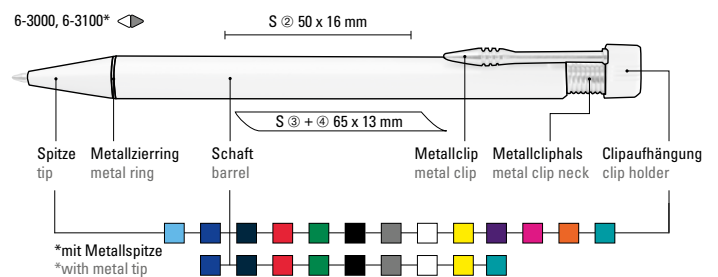

FLEXI
6-2860 G

FLEXI M
6-2861 G

PREMIUM
6-3000

PREMIUM S
6-3100

Farb-Code/Minen
Colour code/Refills

- 6-2860 G ●● 8-0866
- 6-2861 G ●● 8-0866
- 6-3000 ●● 8-0855
- 6-3100 ●● 8-0855

- 06-2925
- 06-0294
- 06-0281
- 06-1795
- 06-0349
- 06-0002
- 06-0424
- 06-0001
- 06-0012
- 06-2655
- 06-0219
- 06-1665
- 06-0329
- Little Junior Ballpoint
- ●● 8-0866
- Little Twin Family Ballpoint
- ●● 8-0855

Mix n' Match: Alle Teile können farblich frei kombiniert werden.

6-2860 G: Druckkugelschreiber mit gedecktem Gehäuse und flexiblem und vernickeltem Metallfederclip.

6-2861 G: Druckkugelschreiber wie 6-2860 G, jedoch mit Metallmanschette als Griffzone.

6-3000: Druckkugelschreiber mit beweglichem Drückerkopf und vernickelter Metallfeder. Vernickelter Metallnadelclip und Zierring.

6-3100: Druckkugelschreiber mit beweglichem Drückerkopf auf vernickelter Metallfeder. Vernickelter Metallnadelclip und schwere Metallspitze.

Mindestbestellmenge
Werbeschlüssel

1.000 Stück
Schaft S ○

Mix n' Match: All parts can be colour-combined freely.

6-2860 G: Retractable ballpoint pen with flexible, nickel-plated springy metal clip.

6-2861 G: Retractable ballpoint pen like 6-2860 G, but with metal-collar grip zone.

6-3000: Retractable ballpoint pen with mobile push-button and nickel-plated metal spring. Metal clip and decorative ring nickel-plated.

6-3100: Retractable ballpoint pen with mobile push-button on nickel-plated metal spring. Nickel-plated metal clip and heavy metal tip.

Minimum quantity
Advertising code

1,000 pieces
barrel S ○