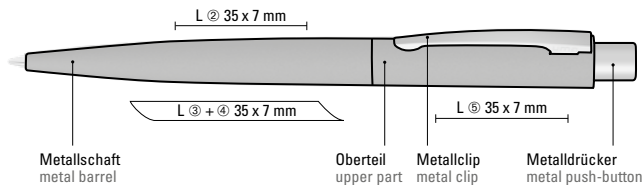

0-9560 STONE ◊

0-9560 STONE:
Metall-Druckkugelschreiber mit nachgestellter Beton- bzw. Steinoptik und Haptik. Metallclip und Drücker matt verchromt.

Mindestbestellmenge 300 Stück
Werbeschlüssel Schaft L, Oberteil L

0-9560 STONE:
Metal retractable ballpoint pen with reconstructed concrete or stone optics and haptics. Metal clip and push-button matt chromed.

Minimum quantity 300 pieces
Advertising code barrel L, upper part L