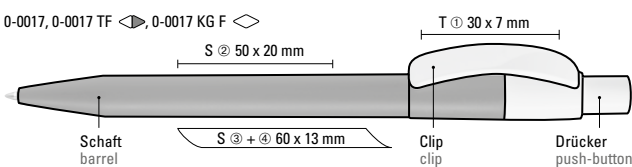

POST-CONSUMER
RECYCLED PLASTIC

Recycelte Variante
PIXEL RECY
Seite/page 65

Antibakterielle
Variante
PIXEL F GREEN
Seite/page 52

Mix n' Match: Ab 2.000 Stück kann das Modell farblich kombiniert werden.

0-0017: Druckkugelschreiber mit gedeckt glänzendem Gehäuse, Bogenclip und Drücker.

0-0017 TF: Druckkugelschreiber mit gefrostetem Gehäuse, glänzend transparentem Bogenclip und Drücker.

0-0017 KG F: Druckkugelschreiber mit farbig mattem Gehäuse, glänzend weißem Bogenclip und Drücker.

Mindestbestellmenge 1.000 Stück
Werbeschlüssel Schaft S ◊, Clip T

Mix n' Match: From 2,000 pieces, you can choose any colour combination.

0-0017: Retractable ballpoint pen with opaque glossy housing, curved clip and push-button.

0-0017 TF: Retractable ballpoint pen with transparent frosted housing, transparent glossy curved clip and push-button.

0-0017 KG F: Retractable ballpoint pen with opaque matt housing, opaque glossy curved clip and push-button in white.

Minimum quantity 1,000 pieces
Advertising code barrel S ◊, clip T