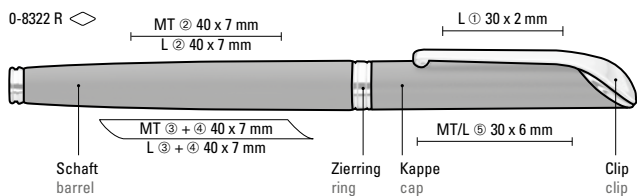

0-8320: Metall-Drehkugelschreiber mit matter Oberfläche. Metallbeschlagteile glanzverchromt.

0-8322 R: Metall-Rollerball mit matter Oberfläche. Metallbeschlagteile glanzverchromt.

0-8320
Mindestbestellmenge 300 Stück
Werbeschlüssel Schaft MS/L,
Clip L, Oberteil MT/L

0-8322 R
Mindestbestellmenge 300 Stück
Werbeschlüssel Schaft MT/L,
Clip L, Kappe MT/L

0-8320: Metal twist ballpoint pen with matt housing. Metal fittings chrome plated.

0-8322 R: Metal rollerball with matt housing. Metal fittings chrome plated.

0-8320
Minimum quantity 300 pieces
Advertising code barrel MS/L,
clip L, upper part MT/L

0-8322 R
Minimum quantity 300 pieces
Advertising code barrel MT/L,
clip L, cap MT/L