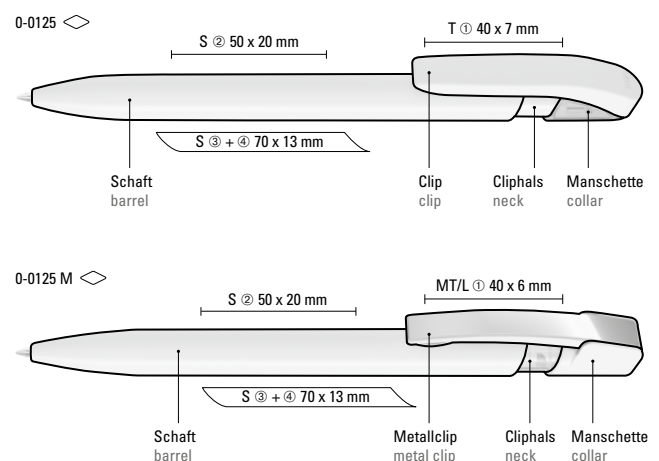

0-0125 (● 8-0855)

0-0125 M (● 8-0855)

50-0002

50-0001

50-0072

50-1795

50-2271

50-0356

50-0405

50-0396

50-2077

50-0130

50-0214

50-1585

0-0125 M-SI (● 8-0855)

50-0002

50-0001

● 8-0855

0-0125: Druckkugelschreiber mit gedeckt glänzendem Gehäuse in uni weiß oder schwarz und farbig transparent glänzende Manschette.

0-0125 M: Druckkugelschreiber mit gedeckt glänzendem Gehäuse in uni weiß oder schwarz und farbig transparent glänzendem Cliphals, flexiblem Metallclip glanzverchromt.

0-0125 M-SI: Druckkugelschreiber mit gedeckt glänzendem Gehäuse in uni weiß oder schwarz, flexiblem Metallclip und schwerer Metallspitze glanzverchromt.

0-0125
Mindestbestellmenge 1.000 Stück
Werbeschlüssel Schaft S, Clip T

0-0125 M, 0-0125 M-SI
Mindestbestellmenge 1.000 Stück
Werbeschlüssel Schaft S, Clip MT/L

0-0125: Retractable ballpoint pen with opaque glossy housing in white or black and transparent coloured collar.

0-0125 M: Retractable ballpoint pen with opaque glossy housing in white or black and transparent coloured collar, flexible metal clip chrome plated.

0-0125 M-SI: Retractable ballpoint pen with opaque glossy housing in white or black, flexible metal clip and heavy metal tip chrome plated.

0-0125
Minimum quantity 1,000 pieces
Advertising code barrel S, clip T

0-0125 M, 0-0125 M-SI
Minimum quantity 1,000 pieces
Advertising code barrel S, clip MT/L