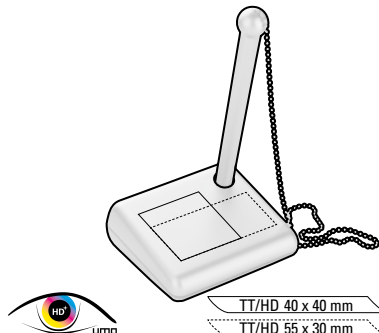

0-0506 KE, 0-0506 LUX KE ◊

Farb-Code (Minen)
Colour code (Refills)

- 0-0506 KE
- 0-0506 LUX-KE
- 50-0002
- 50-0001
- 50-0004

OFFICE KE
1-0504 KE

OFFICE TE
1-0504 TE

BESCHREIBUNG
DESCRIPTION