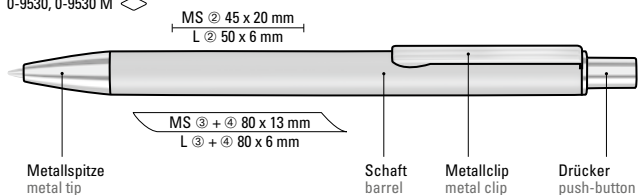

Die Modelle eignen sich für Laserung in weiß. Siehe Seite 317.

The models are suitable for laser engraving in white. See page 317.

0-9530, 0-9530 M