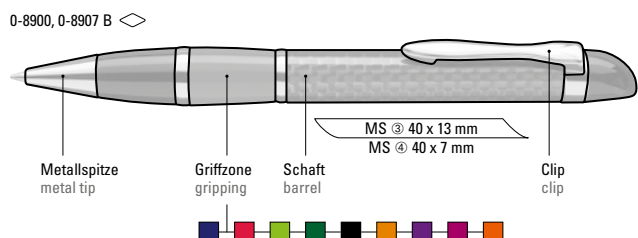

0-8940 C: Carbonfaser Metalldrehkugelschreiber mit zwei eingelassenen silbernen Ringen und Kappe in schwarz. Metallbeschlagteile glanzverchromt.

0-8900: Edler Carbonfaser Metalldrehkugelschreiber mit farbiger Griffzone, flexiblem Metallclip, Metallzierring und Metallspitze glanzverchromt.

0-8907 B: Edler Carbonfaser Metalldrehbleistift (0,7mm) mit farbiger Griffzone, flexiblem Metallclip, Metallzierring und Metallspitze glanzverchromt.

0-8940: Carbon fibre metal twist ballpoint pen with two recessed silver rings and cap in black. Metal fittings glanzverchromt.

0-8900: Carbon fibre metal twist ballpoint pen with coloured grip zone, flexible metal clip, metal ring and metal tip chrome plated.

0-8907 B: Carbon fibre metal twist pencil (0.7mm) with coloured grip zone, flexible metal clip, metal ring and metal tip chrome plated.

0-8940 C
Mindestbestellmenge 100 Stück
Werbeschlüssel Schaft MS, Kappe MT/L

0-8900, 0-8907 B
Mindestbestellmenge 100 Stück
Werbeschlüssel Schaft MS

0-8940 C
Minimum quantity 100 pieces
Advertising code barrel MS, cap MT/L

0-8900, 0-8907 B
Minimum quantity 100 pieces
Advertising code barrel MS