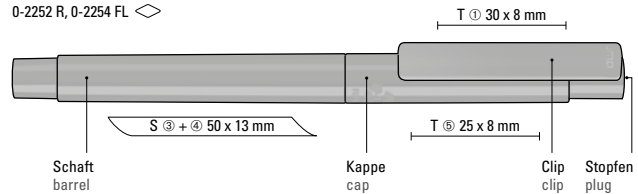

0-2252 R: Rollerball mit Gehäuse aus recyceltem PET-Material in gedeckt glänzend weiß oder schwarz. Stopfen in den 8 möglichen Schreibfarben.

0-2254 FL: Fineliner mit Gehäuse aus recyceltem PET-Material in gedeckt glänzend weiß oder schwarz. Stopfen in den 12 möglichen Schreibfarben.

Mindestbestellmenge 1.000 Stück
Werbeschlüssel Schaft S, Clip T, Kappe T

The rPET material, which is produced in Europe from recycled PET bottles, is suitable for a durable and sustainable advertisement. Thanks to the European and climate-neutral production, the uma RECYCLED PET PEN PRO makes an additional sustainable contribution to the protection of the environment.

0-2252 R: Rollerball with opaque glossy housing in white or black made from recycled PET material. Plug in 8 possible writing colours.

0-2254 FL: Fineliner with opaque glossy housing in white or black made from recycled PET material. Plug in 12 possible writing colours.

Minimum quantity 1,000 pieces
Advertising code barrel S, clip T, cap T

0-2252 R

0-2254 FL

0-2252 R

57-0002

57-0001

Tintenleitsystem/ink flow system

57-0298

57-0662

57-0200

57-0361

57-0002

57-2607

57-0233

57-0021

0-2254 FL

57-0002

57-0001

Tintenleitsystem/ink flow system

57-0298

57-0662

57-0200

57-7492

57-0361

57-0002

57-7527

57-0012

57-2607

57-0233

57-0021

57-0478

0-2252 R, 0-2254 FL