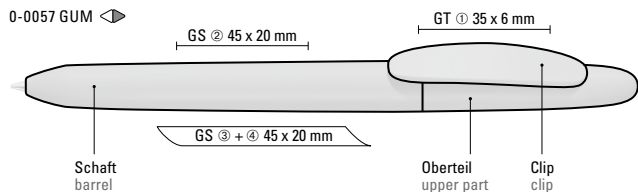

POST-CONSUMER
RECYCLED PLASTIC

Recycelte Variante

ICONIC RECY

Seite/page 61

0-0057 GUM ◀▶