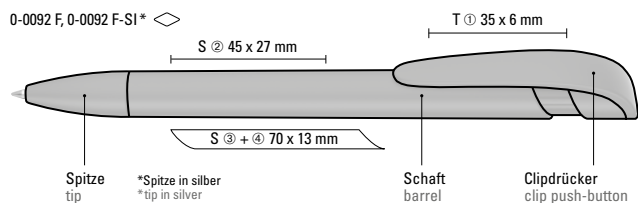

0-0092 F: Druckkugelschreiber mit gedeckt mattem Gehäuse, breitem Bogenclipdrücker und Spitze.

0-0092 F-SI: Druckkugelschreiber mit gedeckt mattem Gehäuse, breitem Bogenclipdrücker und silberner Spitze glanzverchromt.

Mindestbestellmenge 1.000 Stück
Werbeschlüssel Schaft S ○, Clip T

0-0092 F: Retractable ballpoint pen with opaque matt housing, wide curved clip button and tip.

0-0092 F-SI: Retractable ballpoint pen with opaque matt housing, wide curved clip button and tip chrome plated.

Minimum quantity 1,000 pieces
Advertising code barrel S ○, clip T