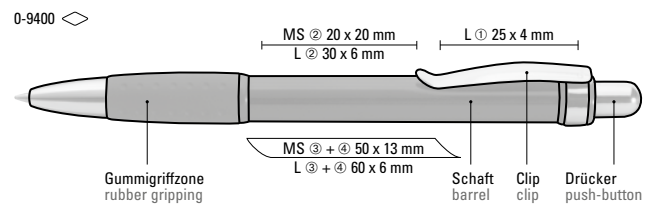

0-9400: Metall-Druckkugelschreiber mit Aluminiumschaft, Metallclip und farbiger Gummigriffzone.

0-9480 L: Metall-Druckkugelschreiber mit lackiertem Aluminiumschaft, Metallclip und Griffzone mit Ringdesign glanzverchromt.

Mindestbestellmenge 300 Stück
Werbeschlüssel Schaft MS/L, Clip L

0-9400: Metal retractable ballpoint pen with aluminium housing, metal clip and coloured rubber grip zone.

0-9480 L: Metal retractable ballpoint pen with lacquered aluminium housing, metal clip and ring-design grip zone chrome plated.

Minimum quantity 300 pieces
Advertising code barrel MS/L, clip L