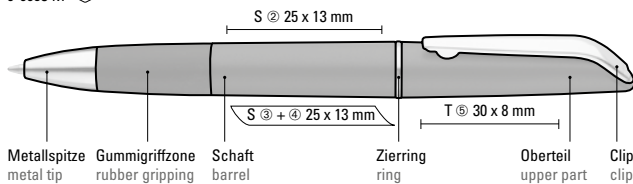

Farb-Code/Minen
Colour code/Refills

QUANTUM M
0-0053 M

QUANTUM MR
0-0053 MR

QUANTUM M PR
0-0053 M PR

0-0053 M (● 8-0855)
0-0053 MR (● 8-0806)
0-0053 M PR (● 8-0891)

0-0053 M ◊

0-0053 M: Drehkugelschreiber mit Gehäuse im Metallicfarben, Gummigriffzone in schwarz. Metallclip, Zierring und Metallspitze glanzverchromt.

0-0053 MR: Rollerball mit Gehäuse in Metallicfarben. Metallclip und Zierring glanzverchromt.

0-0053 M PR: Patronenroller mit Gehäuse in Metallicfarben. Metallclip und Zierring glanzverchromt. Das Patronen-Roller-System, ähnlich dem Prinzip des Füllhalters, ist mit Standard-Tintenpatronen wieder auffüllbar.

0-0053 M	Mindestbestellmenge	1.000 Stück
Werbeschlüssel	Schaft S, Oberteil T	
0-0053 MR, 0-0053 M PR	Mindestbestellmenge	1.000 Stück
Werbeschlüssel	Schaft T, Kappe T	

0-0053 M: Twist ballpoint pen with housing in metallic colours and rubber grip zone in black. Metal clip, decorative ring and tip chrome plated.

0-0053 MR: Rollerball with housing in metallic colours. Metal clip and decorative ring chrome plated.

0-0053 M PR: Cartridge roller system with housing in metallic colours. Metal clip and decorative ring chrome plated. The cartridge roller system operates on the same principle as the fountain pen and can be refilled with standard ink cartridges.

0-0053 M	Minimum quantity	1,000 pieces
Advertising code	barrel S, upper part T	
0-0053 MR, 0-0053 MR	Minimum quantity	1,000 pieces
Advertising code	barrel T, cap T