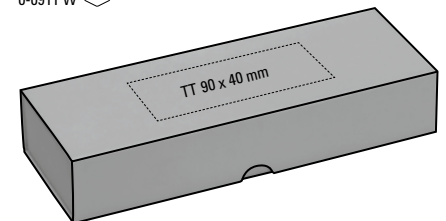

0-0911: Klappetui im Carbonfaser-Look mit Magnetverschluss für ein oder zwei Schreibgeräte. Kartonschuber im Carbonfaser-Look. Auf Anfrage ist der Kartonschuber mit 4c-Gestaltung erhältlich.

0-0911 W: Klappetui in uni weiß oder schwarz mit Magnetverschluss für ein oder zwei Schreibgeräte. Kartonschuber in weiß.

Auf Anfrage ist der Kartonschuber mit 4c-Gestaltung erhältlich.

0-0911
Mindestmenge 100 Stück
Werbeschlüssel TT/HD

0-0911 W
Mindestmenge 100 Stück
Werbeschlüssel TT/HD/RD

0-0911: Hinged case with magnetic closure in carbon fibre look for one or two writing instruments. Cardboard slipcase in carbon fibre look. On request the cardboard slipcase is available in a 4c-design.

0-0911 W: Hinged case with magnetic closure in white or black for one or two writing instruments. Cardboard slipcase in white.

On request, the cardboard slipcase is available with a 4c-design.

0-0911
Minimum quantity 100 pieces
Advertising code TT/HD

0-0911 W
Minimum quantity 100 pieces
Advertising code TT/HD/RD

0-0911 W ◊