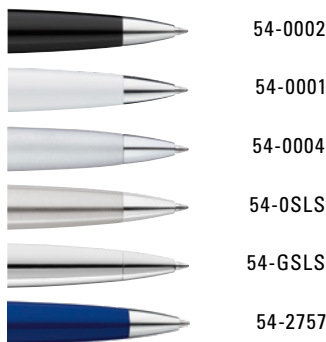

0-9100 (● 8-0888)
0-9102 R (● 8-0806)

0-9100 GO (● 8-0888)

0-9106 F (● 8-0891)

0-9107 B (0,7 mm)