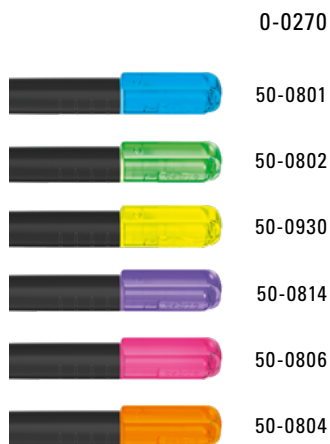

Kombinieren Sie Ihr Set mit Ihren Highlighter-Wunschfarben.
Configure your set with your highlighter colours.