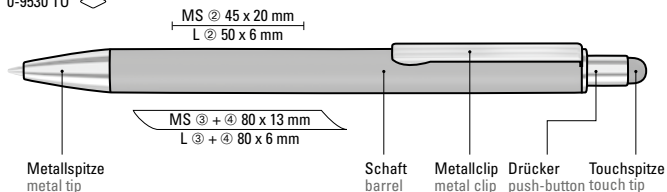

0-9530: Metall-Druckkugelschreiber mit matter Oberfläche, Metallclip mit eingelassenen Rillen, Metallspitze und Drücker in silber glänzend.

0-9530 M: Metall-Druckkugelschreiber mit matter Oberfläche, Metallclip mit eingelassenen Rillen, Metallspitze und Drücker in schwarz matt.

0-9530 TO: Metall-Druckkugelschreiber mit matter Oberfläche, Metallclip mit eingelassenen Rillen, Metallspitze in silber glänzend und Drücker mit integrierter Touchscreensteuerung.

Mindestbestellmenge
Werbeschlüssel

300 Stück
Schaft MS/L

0-9530: Metal retractable ballpoint pen with matt finish, metal clip with recessed grooves, metal tip and push-button in glossy silver.

0-9530 M: Metal retractable ballpoint pen with matt finish, metal clip with recessed grooves, metal tip and push-button in matt black.

0-9530 TO: Metal retractable ballpoint pen with matt finish, metal clip with recessed grooves, metal tip in glossy silver and push-button with integrated touch screen control.

Minimum quantity
Advertising code

300 pieces
barrel MS/L

0-9530 TO