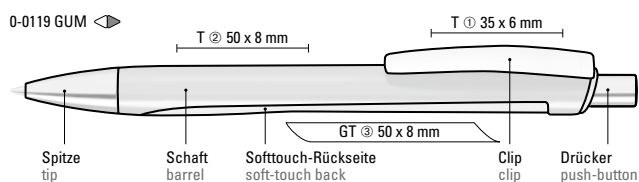

0-0119 GUM (● 8-0855)
0-0119 M GUM (● 8-0855)

Mix n' Match: Ab 2.000 Stück kann das Modell farblich kombiniert werden.

0-0119 GUM: Druckkugelschreiber mit zweigeteiltem Schaft aus gedeckt glänzender Vorderseite und weiß gummierter Softtouch-Rückseite. Clip in gedeckt weiß. Spitze und Drücker silber glanzverchromt.

0-0119 M GUM: Druckkugelschreiber mit zweigeteiltem Schaft, aus gedeckt glänzender Vorderseite und farbig gummierter Softtouch-Rückseite. Metallclip, Spitze und Drücker silber glanzverchromt.

Mindestbestellmenge	1.000 Stück
Werbeschlüssel	Schaft T/GT, Clip T
Mindestbestellmenge	1.000 Stück
Werbeschlüssel	Schaft T/GT, Clip L

Mix n' Match: From 2,000 pieces, you can choose any colour combination.

0-0119 GUM: Retractable ballpoint pen with two-part barrel made from opaque glossy front and softtouch surface back in white. Clip in opaque white. Tip and push-button chrome plated.

0-0119 M GUM: Retractable ballpoint pen with two-part barrel made from opaque glossy front and coloured softtouch surface back. Metal clip, tip and push-button chrome plated.

Minimum quantity	1,000 pieces
Advertising code	barrel T/GT, clip T
Minimum quantity	1,000 pieces
Advertising code	barrel T/GT, clip L