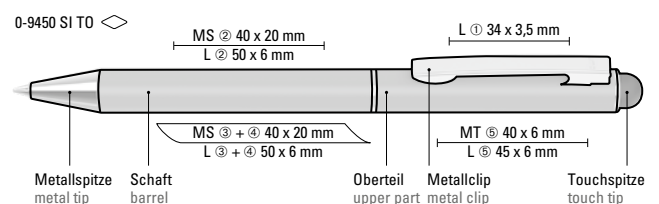

0-9450 SI TO (● 8-0855)

0-9452 SI R TO (● 8-0806)

58-2995

58-0293

58-0654

58-0201

58-0376

58-0355

58-0002

58-0422

58-0004

58-0001

58-0106

58-0269

58-0241

58-1585

58-2397

● 8-0855

● 8-0806

0-9450 SI TO: Metall-Drehkugelschreiber mit mattem Gehäuse. Metallclip und Metallspitze silber glänzend. Gummiertes Schaftende für die Touchscreensteuerung.

0-9452 SI R TO: Metall-Rollerball mit mattem Gehäuse. Metallclip und Zierring silber glänzend, Griffzone schwarz. Gummiertes Schaftende für die Touchscreensteuerung.

0-9450 SI TO
Mindestbestellmenge 300 Stück
Werbeschlüssel Schaft MS/L, Clip L, Oberteil MT/L

0-9452 SI R TO
Mindestbestellmenge 300 Stück
Werbeschlüssel Schaft MT/L, Clip L, Kappe MT/L

0-9450 SI TO: Metal twist ballpoint pen with matt housing. Metal clip and metal tip and push-button chrome plated. Black rubber ball with integrated touch screen control.

0-9452 SI R TO: Metal rollerball with matt housing. Metal clip and ring chrome plated, grip zone black. Black rubber ball with integrated touch screen control.

0-9450 SI TO
Minimum quantity 300 pieces
Advertising code barrel MS/L, clip L, upper part MT/L

0-9452 SI R TO
Minimum quantity 300 pieces
Advertising code barrel MT/L, clip L, cap MT/L