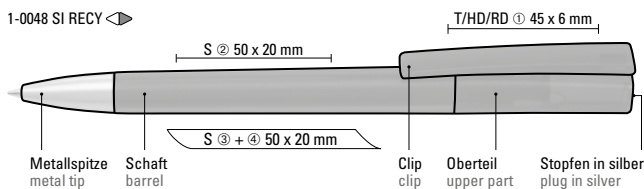

1-0048 SI RECY: Drehkugelschreiber mit gedeckt mattem Gehäuse aus 100% recyceltem Post-Consumer-Kunststoff. Metallspitze matt verchromt. Stopfen optional in verschiedenen matt gedeckten Farben oder silber (Standard ABS) erhältlich.

Mindestbestellmenge
Werbeschlüssel

1.000 Stück
Schaft S ○,
Clip T/HD/RD

1-0048 SI RECY: Twist ballpoint pen with opaque matt housing made from 100% recycled post-consumer plastic. Metal tip matt chromed. Plugs optionally available in various matt colours or silver (standard ABS).

Minimum quantity
Advertising code

1,000 pieces
barrel S ○,
clip T/HD/RD