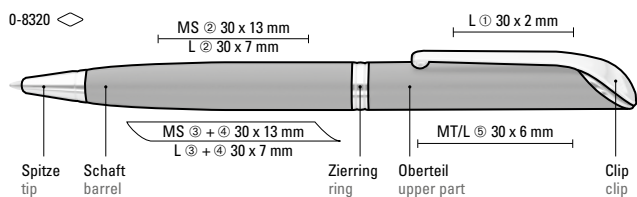

0-8320: Metall-Drehkugelschreiber mit matter Oberfläche. Metallbeschlagteile glanzverchromt.

0-8322 R: Metall-Rollerball mit matter Oberfläche. Metallbeschlagteile glanzverchromt.

0-8320
Mindestbestellmenge 300 Stück
Werbeschlüssel Schaft MS/L,
Clip L, Oberteil MT/L

0-8322 R
Mindestbestellmenge 300 Stück
Werbeschlüssel Schaft MT/L,
Clip L, Kappe MT/L

0-8320: Metal twist ballpoint pen with matt housing. Metal fittings chrome plated.

0-8322 R: Metal rollerball with matt housing. Metal fittings chrome plated.

0-8320
Minimum quantity 300 pieces
Advertising code barrel MS/L,
clip L, upper part MT/L

0-8322 R
Minimum quantity 300 pieces
Advertising code barrel MT/L,
clip L, cap MT/L