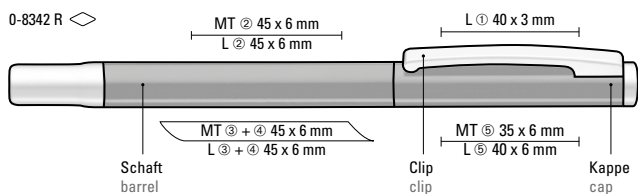

0-8340: Metall-Drehkugelschreiber mit gefedertem Clip. Oberfläche in silber matt mit glänzenden Beschlagteilen oder schwarz bzw. weiß glänzend mit matten Beschlägen.

0-8342 R: Metall-Rollerball mit gefedertem Clip. Oberfläche in silber matt mit glänzenden Beschlagteilen oder schwarz bzw. weiß glänzend mit matten Beschlägen.

0-8340 TO: Metall-Drehkugelschreiber mit gefedertem Clip. Oberfläche in silber matt mit glänzenden Beschlagteilen. Touchfunktion im Oberteil.

0-8340: Metal twist ballpoint pen with spring-mounted clip. Surface in matt silver and glossy chrome fittings, glossy black or white with matt fittings.

0-8342 R: Metal rollerball with spring-mounted clip. Surface in matt silver and glossy chrome fittings, matt black or glossy white with matt fittings.

0-8340 TO: Metal twist ballpoint pen with spring-mounted clip. Surface in matt silver, glossy chrome fittings. Black rubber ball with integrated touch screen control.

0-8340, 0-8340 TO
Mindestbestellmenge 300 Stück
Werbeschlüssel Schaft MS/L,
Clip L, Oberteil MT/L

0-8342 R
Mindestbestellmenge 300 Stück
Werbeschlüssel Schaft MT/L,
Clip L, Kappe MT/L

0-8340, 0-8340 TO
Minimum quantity 300 pieces
Advertising code barrel MS/L,
clip L, upper part MT/L

0-8342 R
Minimum quantity 300 pieces
Advertising code barrel MT/L,
clip L, cap MT/L