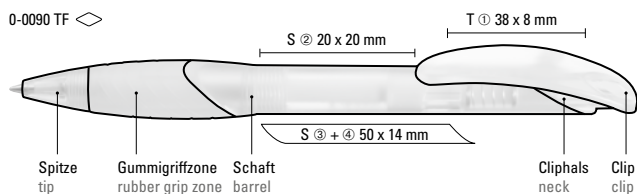

0-0090 T-SM (● 8-0856)
0-0090 TF (● 8-0856)

0-0090 T-SM: Druckkugelschreiber mit transparent glänzendem Gehäuse, Bogenclipdrücker, ergonomischer Gummigriffzone und Metallspitze mattverchromt.

0-0090 TF: Druckkugelschreiber mit transparent gefrostetem Gehäuse, Bogenclipdrücker und Spitze, ergonomische Gummigriffzone.

Mindestbestellmenge 1.000 Stück
Werbeschlüssel Schaft S, Clip T

0-0090 T-SM: Retractable ballpoint pen with transparent housing, curved clip button, ergonomic coloured rubber grip zone and metal tip matt chrome plated.

0-0090 TF: Retractable ballpoint pen with transparent frosted housing, curved clip button and tip, ergonomic coloured rubber grip zone.

Minimum quantity 1,000 pieces
Advertising code barrel S, clip T