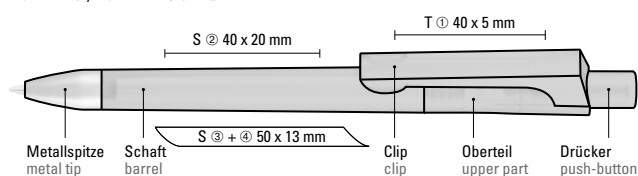

umaBlackForest Pens

1-0142 TF-SI, 1-0142 TF KG SI ◀

Mix n' Match: Alle Teile können farblich frei kombiniert werden.

1-0142 TF-SI: Druckkugelschreiber mit transparent gefrosteten Gehäuse und schwere Metallspitze matt verchromt.

1-0142 TF KG SI: Druckkugelschreiber mit transparent gefrosteten Gehäuse und gedeckt mattem Clip in weiß. Schwere Metallspitze matt verchromt.

Mindestbestellmenge 1.000 Stück
Werbeschlüssel Schaft S ○, Clip T

Mix n' Match: All parts can be colour-combined freely.

1-0142 TF-SI: Retractable ballpoint pen with transparent frosted housing and heavy metal tip matt chromed.

1-0142 TF KG SI: Retractable ballpoint pen with transparent frosted housing and opaque matt clip in white. Heavy metal tip matt chromed.

Minimum quantity 1,000 pieces
Advertising code barrel S ○, clip T