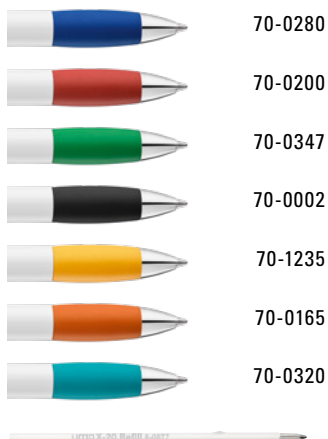

0-0112 SI (● 8-0877)

● 8-0877