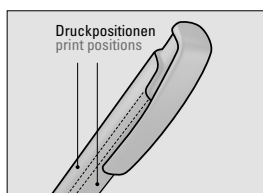

0-0154 SI: Druckkugelschreiber mit geometrisch wechselnder Schaftform, matt gedecktem Gehäuse und Metallspitze matt verchromt.

0-0154 TF-SI: Druckkugelschreiber mit geometrisch wechselnder Schaftform, transparent gefrostetem Gehäuse und Metallspitze matt verchromt.

Mindestbestellmenge
Werbeschlüssel

1.000 Stück
Schaft T, Clip T

0-0154 SI: Retractable ballpoint pen with geometric changes in the barrel, opaque matt housing and metal tip matt chrome plated.

0-0154 TF-SI: Retractable ballpoint pen with geometric changes in the barrel, transparent frosted housing and metal tip matt chrome plated.

Minimum quantity
Advertising code

1,000 pieces
barrel T, clip T