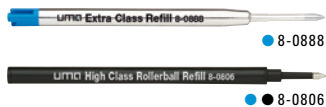

0-9100 (● 8-0888)
0-9102 R (● 8-0806)

0-9100 GO (● 8-0888)