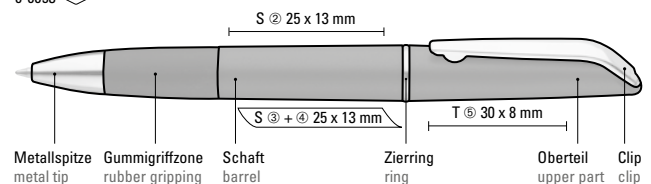

Metallspitze metal tip
Gummigriffzone rubber gripping
Schaft barrel
Zierring ring
Oberteil upper part
Clip clip

0-0053 R, 0-0053 PR ◊