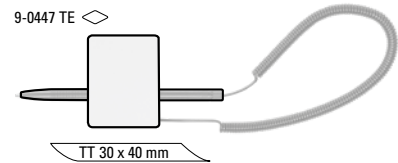

9-0447 TE: Adhesive wall clip with ballpoint pen on a plastic spiral in black or white. Clip base features a two-sided adhesive.

Minimum quantity 500 pieces
Advertising code TT on panel

QUATER
0-0901

TRANSPARENTES KUNSTSTOFFETUI
TRANSPARENT PLASTIC CASE
0-0934