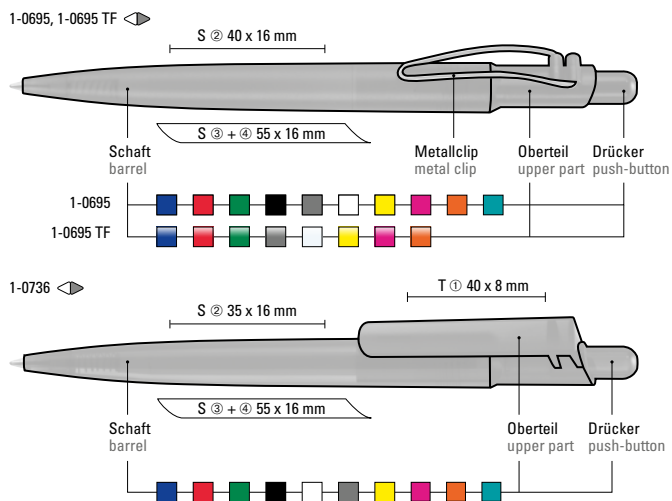

Mix n' Match: Alle Teile können farblich frei kombiniert werden.

1-0695: Druckkugelschreiber mit gedeckt glänzendem Gehäuse und vernickeltem Metallbiegeclip.

1-0695 TF: Druckkugelschreiber mit transparent gefrostetem Gehäuse und vernickeltem Metallbiegeclip.

1-0736: Druckkugelschreiber mit gedeckt glänzendem Gehäuse und großem Clip an verstärkter Clipanbindung.

Mix n' Match: All parts can be colour-combined freely.

1-0695: Retractable ballpoint pen with opaque glossy housing and nickel-plated flexible metal clip.

1-0695 TF: Retractable ballpoint pen with transparent frosted housing and nickel-plated flexible metal clip.

1-0736: Retractable ballpoint pen with opaque glossy housing and large clip.

1-0695, 1-0695 TF	1.000 Stück	1-0695, 1-0695 TF	1.000 pieces
Mindestbestellmenge	Schaft S ○	Minimum quantity	barrel S ○
Werbeschlüssel		Advertising code	
1-0736	1.000 Stück	1-0736	1.000 pieces
Mindestbestellmenge	Schaft S ○, Clip T	Minimum quantity	barrel S ○, clip T
Werbeschlüssel		Advertising code