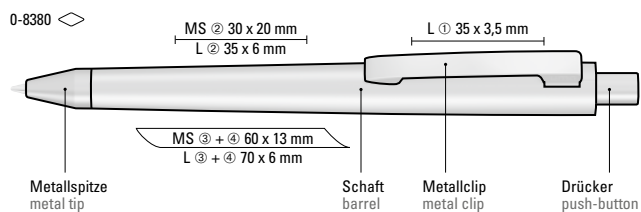

0-8380: Metall-Druckkugelschreiber mit matt lackiertem Gehäuse. Metallclip, Metallspitze und Drücker matt verchromt.

Mindestbestellmenge 300 Stück
Werbeschlüssel Schaft MS/L, Clip L

0-8380: Metal retractable ballpoint pen with matt lacquered housing. Metal clip, metal tip and push-button matt chromed.

Minimum quantity 300 pieces
Advertising code barrel MS/L, clip L