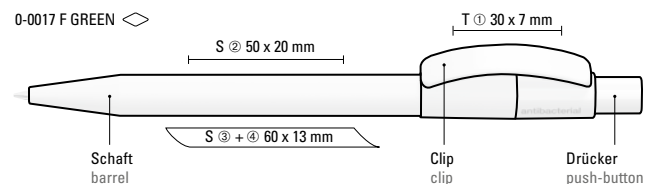

Klimaneutral
Schreibgerät
ClimatePartner.com/13223-2104-1001

0-0017 F GREEN: Druckkugelschreiber mit antibakteriell wirkendem Kunststoffgehäuse in weiß matt, Bogenclip und Drücker.

Mindestbestellmenge 1.000 Stück
Werbeschlüssel Schaft S ○, Clip T

0-0017 F GREEN: Retractable ballpoint pen with antibacterial plastic housing in white matt, curved clip and push-button.

Minimum quantity 1,000 pieces
Advertising code barrel S ○, clip T