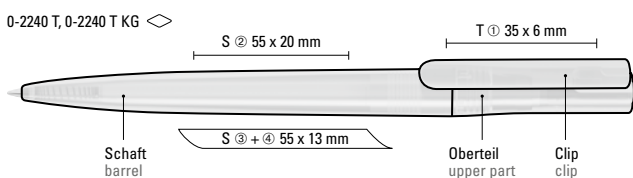

0-2240 T: Drehkugelschreiber aus recyceltem rPET-Material mit transparent glänzendem Gehäuse.

0-2240 T KG: Drehkugelschreiber aus recyceltem rPET-Material mit transparent glänzendem Gehäuse und gedeckt glänzendem Clip.

Mindestbestellmenge 1.000 Stück
Werbeschlüssel Schaft S, Clip T

0-2240 T: Twist ballpoint pen made from recycled PET material with transparent housing.

0-2240 T KG: Twist ballpoint pen made from recycled PET material with transparent housing and opaque glossy clip.

Minimum quantity 1,000 pieces
Advertising code barrel S, clip T