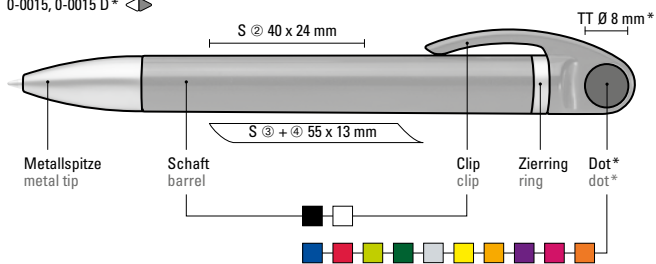

0-0015 (● 8-0855)
0-0015 D (● 8-0855)

- 50-0002
- 50-0001
- DOT
- 50-0280
- 50-7621
- 50-2420
- 50-0340
- 50-0002
- 50-0004
- 50-0001
- 50-0115
- 50-2597
- 50-0233
- 50-0137
- 50-1665

● 8-0855

Mit bedruckbaren Dots!

With printable dots!

0-0015, 0-0015 D ◀▶

0-0015: Drehkugelschreiber mit gedeckt glänzendem Gehäuse in schwarz oder weiß, runde Aussparung, silber mattem Zierring und schwere Metallspitze matt verchromt.

0-0015 D: Drehkugelschreiber mit gedeckt glänzendem Gehäuse in schwarz oder weiß, farbig rundem DOT, silber mattem Zierring und schwere Metallspitze matt verchromt.

0-0015
Mindestbestellmenge 1.000 Stück
Werbeschlüssel Schaft S ○

0-0015 D
Mindestbestellmenge 1.000 Stück
Werbeschlüssel Schaft S ○, Stopfen T

0-0015: Twist ballpoint pen with opaque glossy housing in black or white, round cutout, silver matt ring and heavy metal tip matt chrome plated.

0-0015 D: Twist ballpoint pen with opaque glossy housing in black or white, coloured round DOT, silver matt ring and heavy metal tip matt chrome plated.

0-0015
Minimum quantity 1,000 pieces
Advertising code barrel S ○

0-0015 D
Minimum quantity 1,000 pieces
Advertising code barrel S ○, plug T