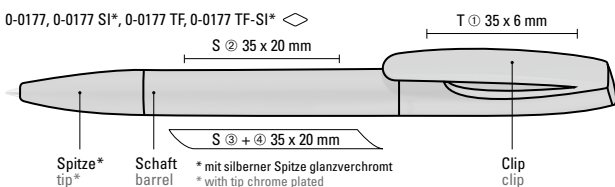

0-0177 SI: Drehkugelschreiber mit matt gedecktem Gehäuse und silberner Spitze glanzverchromt.

0-0177 TF-SI: Drehkugelschreiber mit transparent gefrostetem Gehäuse und silberner Spitze glanzverchromt.

0-0177: Drehkugelschreiber mit matt gedecktem Gehäuse.

0-0177 TF: Drehkugelschreiber mit transparent gefrostetem Gehäuse.

Mindestbestellmenge 1.000 Stück
Werbeschlüssel Schaft S, Clip T

0-0177 SI: Twist ballpoint pen with opaque matt housing and tip chrome plated.

0-0177 TF-SI: Twist ballpoint pen with transparent frosted housing and tip chrome plated.

0-0177: Twist ballpoint pen with opaque matt housing.

0-0177 TF: Twist ballpoint pen with transparent frosted housing.

Minimum quantity 1,000 pieces
Advertising code barrel S, clip T