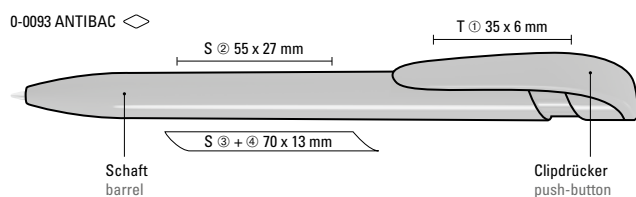

0-0093 ANTIBAC: Druckkugelschreiber mit gedeckt glänzendem, antibakteriellen Gehäuse und breitem Bogenclipdrücker. Der nach ISO 22196:2011 geprüfte antimikrobielle Zusatz aus Silberionen verleiht dem Kunststoff eine antibakterielle Wirkung, die eine Haftung und Ansiedlung von Bakterien oder Krankheitserregern auf der Oberfläche des Schreibgerätes um 99,99% verringert.

0-0092 RECY: Druckkugelschreiber mit gedeckt mattem Gehäuse, breitem Bogenclipdrücker und Spitze aus recyceltem Kunststoff. Das Modell ist mit dem Recyclingzeichen gekennzeichnet. Aufgrund der Besonderheit des Materials (ABS Recycled Plastic) sind produktionstechnische Farbschwankungen gegeben.

0-0093 ANTIBAC: Retractable ballpoint pen with opaque glossy antibacterial housing and wide curved clip button. The antimicrobial additive of silver ions, tested according to ISO 22196:2011, gives the plastic an antibacterial effect that reduces the adhesion and settling of bacteria or pathogens on the surface of the writing instrument by 99.99%.

0-0092 RECY: Retractable ballpoint pen with opaque matt housing, wide curved clip button and tip made from recycled plastic. The model is labelled with the recycling mark. Due to the special nature of the material (ABS recycled plastic) colour variations may occur during the production process.

Mindestbestellmenge 1.000 Stück
Werbeschlüssel Schaft S ◊, Clip T

Minimum quantity 1,000 pieces
Advertising code barrel S ◊, clip T