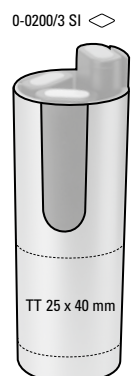

Farb-Code (Schreibfarben)
Colour code (Ink colours)

- 0-0200
- 50-0225
- 50-7481
- 50-0809
- 50-1575
- 50-2915