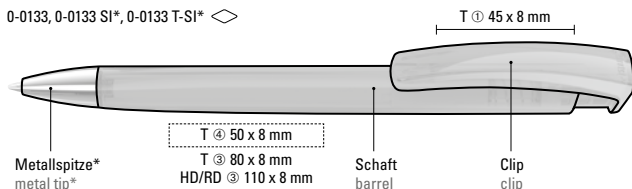

0-0133, 0-0133 SI*, 0-0133 T-SI* ◊