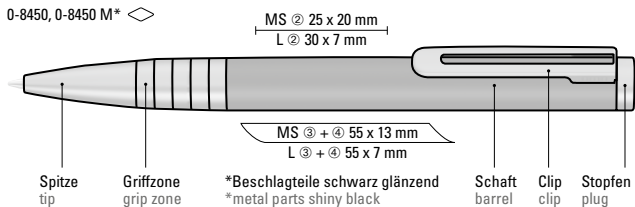

0-8450: Metall-Drehkugelschreiber
mit mattem Gehäuse. Clip, Spitze mit
eingelassener Griffzone und Stopfen
in silber matt.

0-8450: Metal twist ballpoint pen with
matt housing. Clip, tip with recessed grip
zone and plug in matt silver.

0-8450 M: Metall-Drehkugelschreiber
mit mattem Gehäuse. Clip, Spitze mit
eingelassener Griffzone und Stopfen
in schwarz glänzend.

0-8450 M: Metal twist ballpoint pen with
matt housing. Clip, tip with recessed grip
zone and plug in glossy black.

Mindestbestellmenge
Werbeschlüssel

300 Stück
Schaft MS/L

Minimum quantity
Advertising code

300 pieces
barrel MS/L