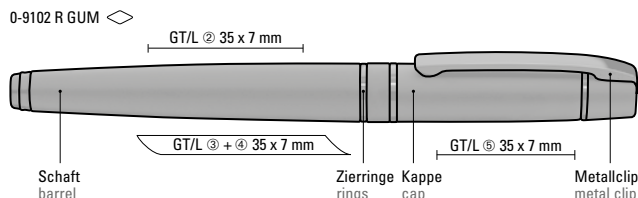

VIP GUM
0-9100 GUM

VIP R GUM
0-9102 R GUM

Farb-Code/Minen
Colour code/Refills

0-9100 GUM (● 8-0888)
0-9102 R GUM (●● 8-0806)

54-0002

● 8-0888

●● 8-0806

ETUI 0-0911 W
Beschreibung auf Seite 300.
ETUI 0-0911 W
See description on page 300.

Die Modelle eignen sich für Hochglanzlaserung. Siehe Seite 316.

The models are suitable for high gloss laser engraving. See page 316.

0-9100 GUM:
Metall-Drehkugelschreiber mit Softtouch-Gehäuse, Softdrehmechanik und gefedertem Clip. Beschlagteile schwarz glänzend lackiert.

0-9102 R GUM: Metall-Rollerball mit Softtouch-Gehäuse, gefedertem Clip und schwarzer Gummigriffzone. Beschlagteile schwarz glänzend lackiert.

0-9100 GUM
Mindestbestellmenge 100 Stück
Werbeschlüssel Schaft GT/L, Oberteil GT/L

0-9102 R GUM
Mindestbestellmenge 100 Stück
Werbeschlüssel Schaft GT/L, Kappe GT/L

0-9100 GUM:
Metal twist ballpoint pen with softtouch housing, soft twist mechanism and spring-mounted clip. Fittings glossy black.

0-9102 R GUM: Metal rollerball with softtouch housing, spring-mounted clip and black grip zone. Fittings glossy black.

0-9100 GUM
Minimum quantity 100 pieces
Advertising code barrel GT/L, upper part GT/L

0-9102 R GUM
Minimum quantity 100 pieces
Advertising code barrel GT/L, cap GT/L