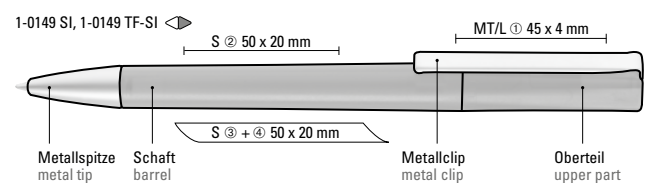

1-0149 SI (●● 8-0855)

01-0002

01-0001

●● 8-0855

1-0149 TF-SI (●● 8-0856)

01-2747

01-0199

01-0336

01-0425

01-WG01

01-0116

01-0268

01-0227

01-0151

●● 8-0856

1-0149 SI: Drehkugelschreiber mit gedecktem mattem Gehäuse, schwere Metallspitze und Metallclip matt verchromt.

1-0149 TF-SI: Drehkugelschreiber mit transparent gefrostetem Gehäuse, schwere Metallspitze und Metallclip matt verchromt.

Mindestbestellmenge 1.000 Stück
Werbeschlüssel Schaft S ○, Clip MT/L

1-0149 SI: Twist ballpoint pen with opaque matt housing, heavy metal tip and metal clip matt chrome plated.

1-0149 TF-SI: Twist ballpoint pen with transparent frosted housing, heavy metal tip and metal clip matt chrome plated.

Minimum quantity 1,000 pieces
Advertising code barrel S ○, clip MT/L

umaBlackForest
Pens