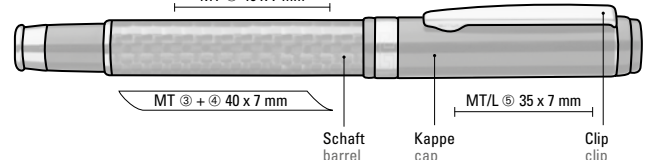

MT ⊕ 40 x 7 mm

MT ⊕ ⊕ 40 x 7 mm

Schaft
barrel

Kappe
cap

Clip
clip

0-8950: Carbonfaser
Metalldrehkugelschreiber mit
Metallbeschlägen glanzverchromt.

0-8956 F: Carbonfaser
Metallfüllfederhalter mit Iridiumfeder
und Metallbeschlägen glanzverchromt.

0-8957 B: Carbonfaser
Metalldrehbleistift (0,7mm) mit
Radiergummi im Schaft und
Metallbeschlägen glanzverchromt.

0-8952 R: Carbonfaser Metallrollerball
mit Metallbeschlägen glanzverchromt.

0-8950, 0-8957 B
Mindestbestellmenge 100 Stück
Werbeschlüssel Schaft MS, Kappe MT/L

0-8956 F, 0-8952 R
Mindestbestellmenge 100 Stück
Werbeschlüssel Schaft MT, Kappe MT/L

0-8950: Carbon fibre metal twist
ballpoint pen with metal fittings chrome
plated.

0-8956 F: Carbon fibre metal fountain
pen with iridium fountain and metal
fittings chrome plated.

0-8957 B: Carbon fibre metal twist pencil
(0.7mm) with eraser in barrel and metal
fittings chrome plated.

0-8952 R: Carbon fibre metal rollerball
with metal fittings chrome plated.

0-8950, 0-8957 B
Minimum quantity 100 pieces
Advertising code barrel MS, cap MT/L

0-8956 F, 0-8952 R
Minimum quantity 100 pieces
Advertising code barrel MT, cap MT/L