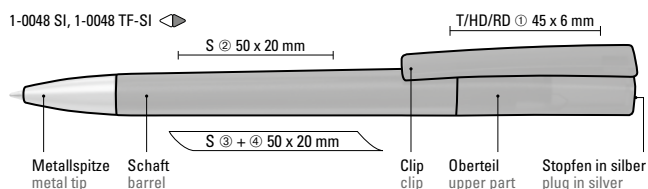

umaBlackForest
Pens

Recycelte Variante
ULTIMATE SI RECY
Seite/page 67