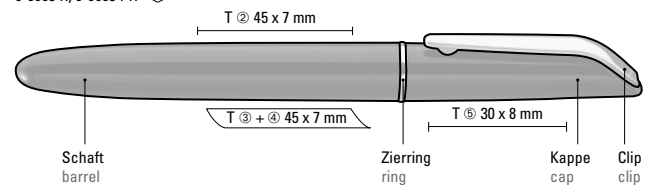

Schaft barrel
Zierring ring
Kappe cap
Clip clip