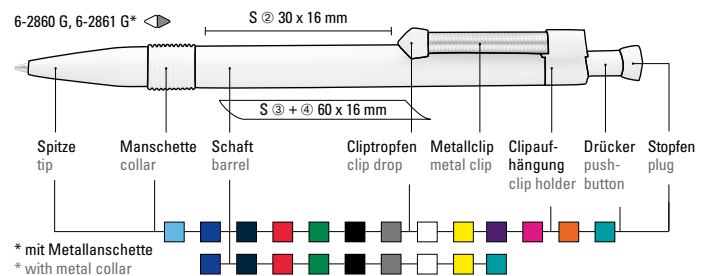

FLEXI
6-2860 G

FLEXI M
6-2861 G

PREMIUM
6-3000

PREMIUM S
6-3100

Farb-Code/Minen
Colour code/Refills

- 6-2860 G ●● 8-0866
- 6-2861 G ●● 8-0866
- 6-3000 ●● 8-0855
- 6-3100 ●● 8-0855

- 06-2925
- 06-0294
- 06-0281
- 06-1795
- 06-0349
- 06-0002
- 06-0424
- 06-0001
- 06-0012
- 06-2655
- 06-0219
- 06-1665
- 06-0329
- Little Junior Ballpoint
- ●● 8-0866
- Little Twin Family Ballpoint
- ●● 8-0855

Mix n' Match: Alle Teile können farblich frei kombiniert werden.

6-2860 G: Druckkugelschreiber mit gedecktem Gehäuse und flexiblem und vernickeltem Metallfederclip.

6-2861 G: Druckkugelschreiber wie 6-2860 G, jedoch mit Metallmanschette als Griffzone.

6-3000: Druckkugelschreiber mit beweglichem Drückerkopf und vernickelter Metallfeder. Vernickelter Metallnadelclip und Zierring.

6-3100: Druckkugelschreiber mit beweglichem Drückerkopf auf vernickelter Metallfeder. Vernickelter Metallnadelclip und schwere Metallspitze.

Mindestbestellmenge
Werbeschlüssel

1.000 Stück
Schaft S ○

Mix n' Match: All parts can be colour-combined freely.

6-2860 G: Retractable ballpoint pen with flexible, nickel-plated springy metal clip.

6-2861 G: Retractable ballpoint pen like 6-2860 G, but with metal-collar grip zone.

6-3000: Retractable ballpoint pen with mobile push-button and nickel-plated metal spring. Metal clip and decorative ring nickel-plated.

6-3100: Retractable ballpoint pen with mobile push-button on nickel-plated metal spring. Nickel-plated metal clip and heavy metal tip.

Minimum quantity
Advertising code

1,000 pieces
barrel S ○