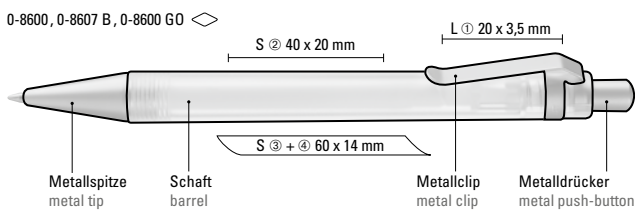

0-8600 (● 8-0856)
0-8607 B (0,7 mm)

0-8600 GO (● 8-0855)

ETUI 0-0934
Beschreibung auf Seite 294
ETUI 0-0934
See description on page 294

0-8600: Druckkugelschreiber mit transparent gefrostetem oder gedecktem Gehäuse. Metalldrücker, Metallclip und Metallspitze matt verchromt.

0-8607 B: Druckbleistift (0,7mm) mit transparent gefrostetem oder gedecktem Gehäuse. Metalldrücker, Metallclip und Metallspitze matt verchromt.

0-8600 GO: Druckkugelschreiber mit schwarzem oder weißem Gehäuse. Metalldrücker, Metallclip und Metallspitze gold glänzend.

0-8600, 0-8607 B
Mindestbestellmenge 1.000 Stück
Werbeschlüssel Schaft S, Clip L

0-8600 GO
Mindestbestellmenge 1.000 Stück
Werbeschlüssel Schaft S, Clip L

0-8600: Retractable ballpoint pen with transparent frosted or opaque housing. Metal push-button, metal clip and metal tip matt chromed.

0-8607 B: Mechanical pencil (0.7mm) with transparent frosted or opaque housing. Metal push-button, metal clip and metal tip matt chromed.

0-8600 GO: Retractable ballpoint pen with opaque housing in black or white. Metal push-button, metal clip and metal tip gold-plated.

0-8600, 0-8607 B
Minimum quantity 1,000 pieces
Advertising code barrel S, clip L

0-8600 GO
Minimum quantity 1,000 pieces
Advertising code barrel S, clip L