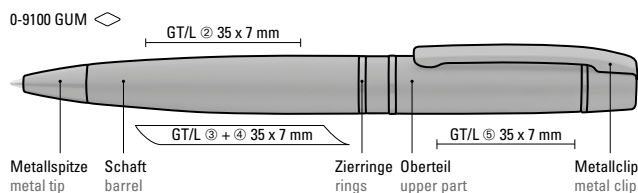

VIP GUM
0-9100 GUM

VIP R GUM
0-9102 R GUM

Farb-Code/Minen
Colour code/Refills

0-9100 GUM (● 8-0888)
0-9102 R GUM (●● 8-0806)

54-0002

● 8-0888

●● 8-0806

ETUI 0-0911 W
Beschreibung auf Seite 300.
ETUI 0-0911 W
See description on page 300.

Die Modelle eignen sich für Hochglanzlaserung. Siehe Seite 316.

The models are suitable for high gloss laser engraving. See page 316.

0-9100 GUM:
Metall-Drehkugelschreiber mit Softtouch-Gehäuse, Softdrehmechanik und gefedertem Clip. Beschlagteile schwarz glänzend lackiert.

0-9102 R GUM: Metall-Rollerball mit Softtouch-Gehäuse, gefedertem Clip und schwarzer Gummigriffzone. Beschlagteile schwarz glänzend lackiert.

0-9100 GUM
Mindestbestellmenge 100 Stück
Werbeschlüssel Schaft GT/L, Oberteil GT/L

0-9102 R GUM
Mindestbestellmenge 100 Stück
Werbeschlüssel Schaft GT/L, Kappe GT/L

0-9100 GUM:
Metal twist ballpoint pen with softtouch housing, soft twist mechanism and spring-mounted clip. Fittings glossy black.

0-9102 R GUM: Metal rollerball with softtouch housing, spring-mounted clip and black grip zone. Fittings glossy black.

0-9100 GUM
Minimum quantity 100 pieces
Advertising code barrel GT/L, upper part GT/L

0-9102 R GUM
Minimum quantity 100 pieces
Advertising code barrel GT/L, cap GT/L