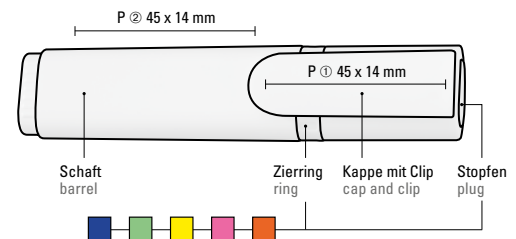

BESCHREIBUNG
DESCRIPTION

0-0200: Textmarker mit Kunststoffgehäuse, Kappe und Clip in weiß. Mundstück mit Zierring und Stopfen in der Schreibfarbe. Standardfarben gelb, grün, magenta.

0-0200/2: Textmarker 2er-Set aus den Standardfarben in transparentem Stecketui.

0-0200
Mindestbestellmenge 500 Stück
Werbeschlüssel Schaft P, Clip P

0-0200/2
Mindestbestellmenge 300 Stück
Werbeschlüssel Schaft P, Clip P

0-0200: Highlighter with plastic housing, cap and clip in white. Section with ring and plug in writing colour. Standard colours are yellow, green, magenta.

0-0200/2: Highlighter set of 2 from the standard colours in transparent slip in case.

0-0200
Minimum quantity 500 pieces
Advertising code barrel P, clip P

0-0200/2
Minimum quantity 300 pieces
Advertising code barrel P, clip P

0-0200 ◊