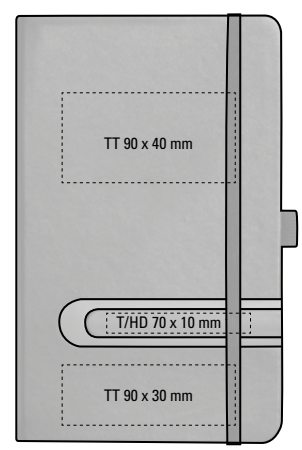

Vorderseite/Frontside

9-0500 ◊