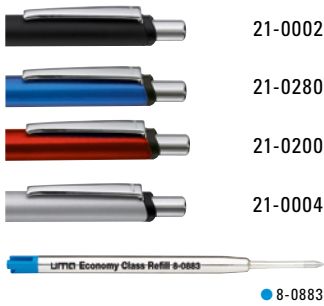

Farb-Code/Minen
Colour code/Refills

COMMA
0-9438

LUCKY
0-9415

265

0-9438 (● 8-0883)

0-9415 (● 8-0855)