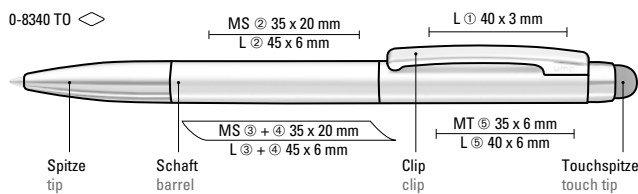

0-8340: Metall-Drehkugelschreiber mit gefedertem Clip. Oberfläche in silber matt mit glänzenden Beschlagteilen oder schwarz bzw. weiß glänzend mit matten Beschlägen.

0-8342 R: Metall-Rollerball mit gefedertem Clip. Oberfläche in silber matt mit glänzenden Beschlagteilen oder schwarz bzw. weiß glänzend mit matten Beschlägen.

0-8340 TO: Metall-Drehkugelschreiber mit gefedertem Clip. Oberfläche in silber matt mit glänzenden Beschlagteilen. Touchfunktion im Oberteil.

0-8340: Metal twist ballpoint pen with spring-mounted clip. Surface in matt silver and glossy chrome fittings, glossy black or white with matt fittings.

0-8342 R: Metal rollerball with spring-mounted clip. Surface in matt silver and glossy chrome fittings, matt black or glossy white with matt fittings.

0-8340 TO: Metal twist ballpoint pen with spring-mounted clip. Surface in matt silver, glossy chrome fittings. Black rubber ball with integrated touch screen control.

0-8340, 0-8340 TO
Mindestbestellmenge 300 Stück
Werbeschlüssel Schaft MS/L,
Clip L, Oberteil MT/L

0-8342 R
Mindestbestellmenge 300 Stück
Werbeschlüssel Schaft MT/L,
Clip L, Kappe MT/L

0-8340, 0-8340 TO
Minimum quantity 300 pieces
Advertising code barrel MS/L,
clip L, upper part MT/L

0-8342 R
Minimum quantity 300 pieces
Advertising code barrel MT/L,
clip L, cap MT/L