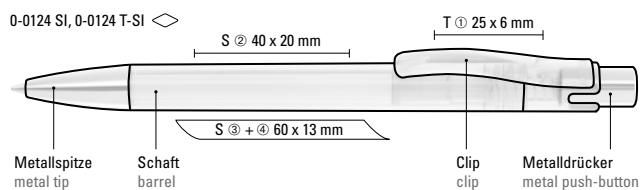

0-0124 SI: Druckkugelschreiber mit gedeckt glänzendem Gehäuse, Metalldrücker und schwerer Metallspitze glanzverchromt.

0-0124 T-SI: Druckkugelschreiber mit transparent glänzendem Gehäuse, Metalldrücker und schwerer Metallspitze glanzverchromt.

Mindestbestellmenge 1.000 Stück
Werbeschlüssel Schaft S, Clip T

0-0124 SI: Retractable ballpoint pen with opaque glossy housing, heavy metal tip and metal push-button chrome plated.

0-0124 T-SI: Retractable ballpoint pen with transparent housing, heavy metal tip and metal push-button chrome plated.

Minimum quantity 1,000 pieces
Advertising code barrel S, clip T