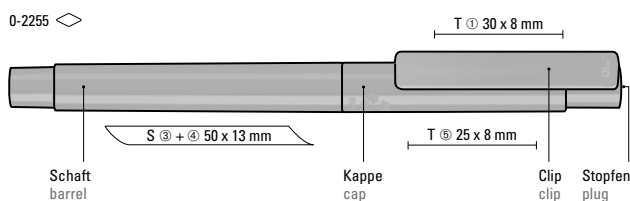

Mindestbestellmenge 1.000 Stück
Werbeschlüssel Schaft S, Clip T, Kappe T

Minimum quantity 1,000 pieces
Advertising code barrel S, clip T, cap T