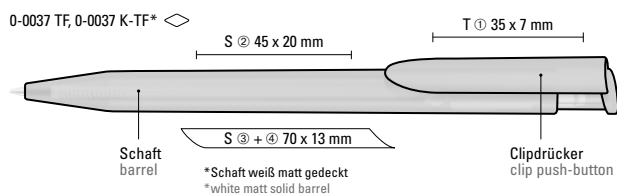

0-0037 TF: Druckkugelschreiber mit transparent gefrostetem Gehäuse und Clipdrücker.

0-0037 KTF: Druckkugelschreiber mit gedeckt mattem Gehäuse in weiß und farbig transparent gefrostetem Clipdrücker.

Mindestbestellmenge 1.000 Stück
Werbeschlüssel Schaft S ○, Clip T

0-0037 TF: Retractable ballpoint pen with transparent frosted housing and clip button.

0-0037 KTF: Retractable ballpoint pen with opaque matt housing in white and coloured transparent frosted clip button.

Minimum quantity 1,000 pieces
Advertising code barrel S ○, clip T