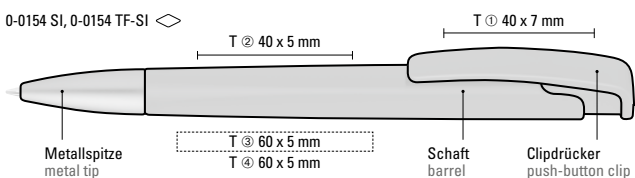

0-0154 SI: Druckkugelschreiber mit geometrisch wechselnder Schaftform, matt gedecktem Gehäuse und Metallspitze matt verchromt.

0-0154 TF-SI: Druckkugelschreiber mit geometrisch wechselnder Schaftform, transparent gefrostetem Gehäuse und Metallspitze matt verchromt.

Mindestbestellmenge
Werbeschlüssel

1.000 Stück
Schaft T, Clip T

0-0154 SI: Retractable ballpoint pen with geometric changes in the barrel, opaque matt housing and metal tip matt chrome plated.

0-0154 TF-SI: Retractable ballpoint pen with geometric changes in the barrel, transparent frosted housing and metal tip matt chrome plated.

Minimum quantity
Advertising code

1,000 pieces
barrel T, clip T