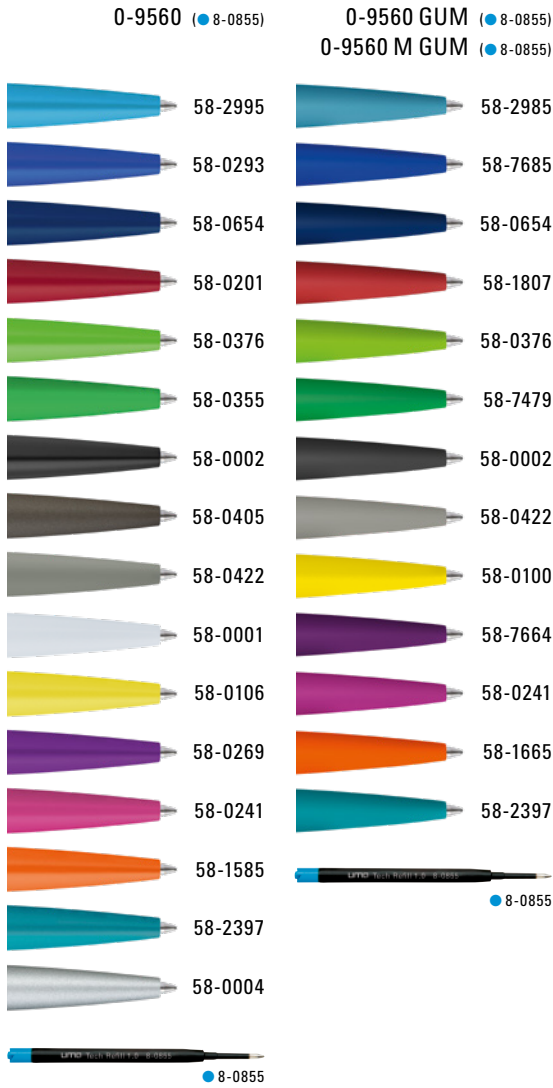

0-9560: Metall-Druckkugelschreiber mit matt lackiertem Gehäuse. Metallclip und Drücker glanzverchromt.

0-9560 GUM: Metall-Druckkugelschreiber mit Softtouch-Gehäuse. Metallclip und Drücker matt verchromt.

0-9560 M GUM: Metall-Druckkugelschreiber mit Softtouch-Gehäuse. Metallclip und Drücker schwarz glänzend.

0-9560
Mindestbestellmenge 300 Stück
Werbeschlüssel Schaft MS/L, Oberteil MT/L

0-9560 GUM, 0-9560 M GUM
Mindestbestellmenge 300 Stück
Werbeschlüssel Schaft GS/L, Oberteil GT/L

0-9560: Metal retractable ballpoint pen with matt lacquered housing. Metal clip and push-button chrome plated.

0-9560 GUM: Metal retractable ballpoint pen with softtouch housing. Metal clip and push-button matt chromed.

0-9560 M GUM: Metal retractable ballpoint pen with softtouch housing. Metal clip and push-button glossy black.

0-9560
Minimum quantity 300 pieces
Advertising code barrel MS/L, upper part MT/L

0-9560 GUM, 0-9560 M GUM
Minimum quantity 300 pieces
Advertising code barrel GS/L, upper part GT/L