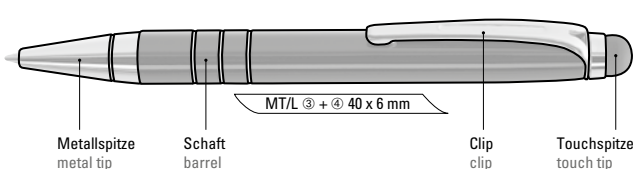

0-2608 S-TO ◊