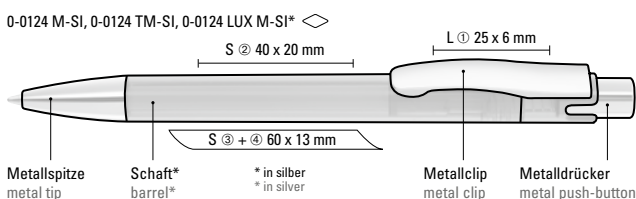

0-0124 M-SI (● 8-0855)	
	50-0002
	50-0001
	● 8-0855
0-0124 TM-SI (● 8-0856)	
	50-2925
	50-0072
	50-1795
	50-2271
	50-0356
	50-0405
	50-0003
	50-0396
	50-0130
	50-2077
	50-0214
	50-1585
	50-0326
	50-0483
	● 8-0856
0-0124 LUX M-SI (● 8-0855)	
	50-0004
	● 8-0855

0-0124 M-SI: Druckkugelschreiber mit gedeckt glänzendem Gehäuse, schwerer Metallspitze, Metalldrücker und Metallclip glanzverchromt.

0-0124 TM-SI: Druckkugelschreiber mit transparent glänzendem Gehäuse, schwerer Metallspitze, Metalldrücker und Metallclip glanzverchromt.

0-0124 LUX M-SI: Druckkugelschreiber mit silber glänzendem Gehäuse, schwerer Metallspitze, Metalldrücker und Metallclip glanzverchromt.

Mindestbestellmenge 1.000 Stück
Werbeschlüssel Schaft S, Clip L

0-0124 M-SI: Retractable ballpoint pen with opaque glossy housing, heavy metal tip, metal push-button and metal clip chrome plated.

0-0124 TM-SI: Retractable ballpoint pen with transparent housing, heavy metal tip, metal push-button and metal clip chrome plated.

0-0124 LUX M-SI: Retractable ballpoint pen with opaque glossy housing in silver, heavy metal tip, metal push-button and metal clip chrome plated.

Minimum quantity 1,000 pieces
Advertising code barrel S, clip L