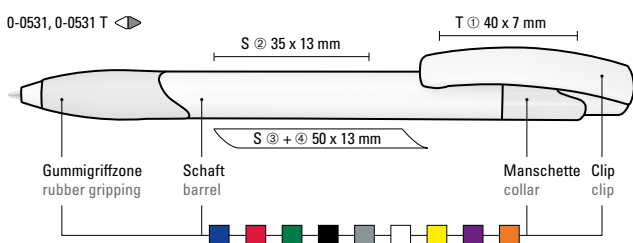

0-0531 (● 8-0866)	
	23-0002
	23-0001
	23-0280
	23-1795
	23-2250
	23-0011
	23-0430
	23-0102
	23-0268
	23-1665
0-0531 T (● 8-0866)	
	23-2935
	23-1795
	23-0355
	23-0404
	23-0003
	23-0102
	23-2613
	23-0021
	● 8-0866

Mix n' Match: Ab 2.000 Stück kann das Modell farblich kombiniert werden.

0-0531: Druckkugelschreiber mit gedeckt glänzendem Schaft und Clipdrücker in weiß. Gummigriffzone und Manschette farbig.

0-0531 T: Druckkugelschreiber mit transparent glänzendem Schaft, Gummigriffzone und Clipdrücker.

Mindestbestellmenge 1.000 Stück
Werbeschlüssel Schaft S ○, Clip T

Mix n' Match: From 2,000 pieces, you can choose any colour combination.

0-0531: Retractable ballpoint pen with opaque glossy barrel and clip push-button in white, rubber grip zone and collar coloured.

0-0531 T: Retractable ballpoint pen with transparent barrel, clip push-button and rubber grip zone.

Minimum quantity 1,000 pieces
Advertising code barrel S ○, clip T