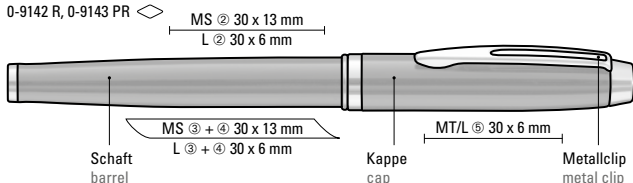

0-9140: Metall-Drehkugelschreiber mit Softdrehmechanik und Metallzierring. Beschlagteile glanzverchromt.

0-9142 R: Metall-Rollerball mit Metallzierring. Beschlagteile glanzverchromt.

0-9143 PR: Metall-Patronen-Roller mit Metallzierring. Beschlagteile glanzverchromt. Das Patronen-Roller-System arbeitet nach dem Prinzip des Füllhalters und kann mit Standard-Tintenpatronen nachgefüllt werden.

0-9140
Mindestbestellmenge 100 Stück
Werbeschlüssel Schaft MS/L, Oberteil MT/L

0-9142 R, 0-9143 PR
Mindestbestellmenge 100 Stück
Werbeschlüssel Schaft MT/L, Kappe MT/L

0-9140: Metal twist ballpoint pen with soft twist mechanism and decorative metal ring. Metal fittings chrome plated.

0-9142 R: Metal rollerball with decorative metal ring. Metal fittings chrome plated.

0-9143 PR: Metal cartridge roller with decorative metal ring. Metal fittings chrome plated. The cartridge roller system operates on the same principle as the fountain pen and can be refilled with standard ink cartridges.

0-9140
Minimum quantity 100 pieces
Advertising code Schaft MS/L, upper part MT/L

0-9142 R, 0-9143 PR
Minimum quantity 100 pieces
Advertising code Schaft MT/L, cap MT/L