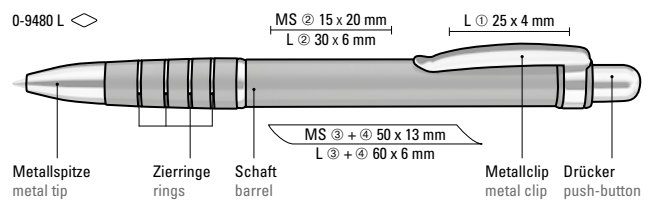

0-9400: Metall-Druckkugelschreiber mit Aluminiumschaft, Metallclip und farbiger Gummigriffzone.

0-9480 L: Metall-Druckkugelschreiber mit lackiertem Aluminiumschaft, Metallclip und Griffzone mit Ringdesign glanzverchromt.

Mindestbestellmenge 300 Stück
Werbeschlüssel Schaft MS/L, Clip L

0-9400: Metal retractable ballpoint pen with aluminium housing, metal clip and coloured rubber grip zone.

0-9480 L: Metal retractable ballpoint pen with lacquered aluminium housing, metal clip and ring-design grip zone chrome plated.

Minimum quantity 300 pieces
Advertising code barrel MS/L, clip L