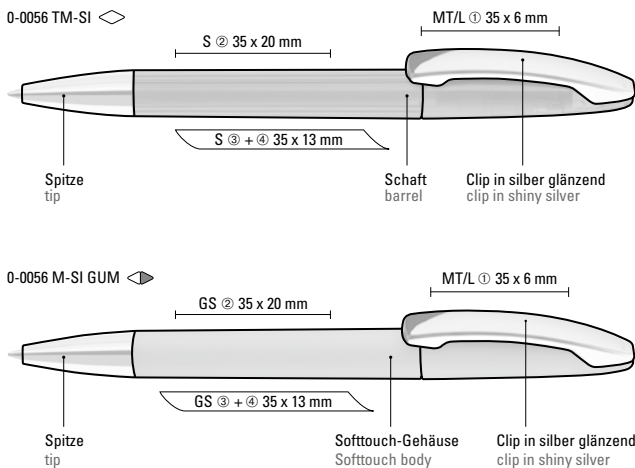

0-0056 T-SI (● 8-0866)
0-0056 TM-SI (● 8-0866)

0-0056 M-SI GUM (● 8-0866)

Mix n' Match: Ab 2.000 Stück kann das Modell farblich kombiniert werden.

0-0056 T-SI: Drehkugelschreiber mit transparent glänzendem Gehäuse und Spitze glanzverchromt.

0-0056 TM-SI: Drehkugelschreiber mit transparent glänzendem Gehäuse, Metallclip und Spitze glanzverchromt.

0-0056 M-SI GUM: Drehkugelschreiber mit Softtouch-Gehäuse, Metallclip und Spitze glanzverchromt.

0-0056 T-SI
Mindestbestellmenge 1.000 Stück
Werbeschlüssel Schaft S, Clip T

0-0056 TM-SI
Mindestbestellmenge 1.000 Stück
Werbeschlüssel Schaft S, Clip MT/L

0-0056 M-SI GUM
Mindestbestellmenge 1.000 Stück
Werbeschlüssel Schaft GS, Clip MT/L

Mix n' Match: From 2,000 pieces, you can choose any colour combination.

0-0056 T-SI: Twist ballpoint pen with transparent housing and tip chrome plated.

0-0056 TM-SI: Twist ballpoint pen with transparent housing, metal clip and tip chrome plated.

0-0056 M-SI GUM: Twist ballpoint pen with softtouch housing, metal clip and tip chrome plated.

0-0056 T-SI
Minimum quantity 1,000 pieces
Advertising code barrel S, clip T

0-0056 TM-SI
Minimum quantity 1,000 pieces
Advertising code barrel S, clip MT/L

0-0056 M-SI GUM
Minimum quantity 1,000 pieces
Advertising code barrel GS, clip MT/L