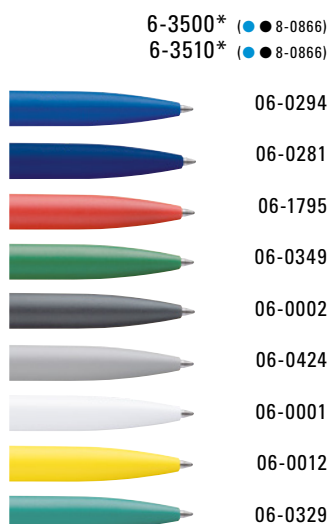

* Clipdrücker und Gummigriffzone bei 6-3500 und 6-3510 auch in hellblau erhältlich.

* Clip push-button and rubber gripping 6-3500 and 6-3510 also available in light blue.

6-3500, 6-3500 TF ◀

6-3510, 6-3510 TF ◀

Das gleiche Modell mit Schaft und Clip aus nachwachsendem und kompostierbarem Material finden Sie auf S. 77 unter BIO PEN.

The same model with barrel and clip made of sustainable and biodegradable material can be found on p. 77, under BIO PEN.

Mix n' Match: Alle Teile können farblich frei kombiniert werden.

Mix n' Match: All parts can be colour-combined freely.

6-3500: Druckkugelschreiber mit gedeckt mattem Gehäuse und Bogenclipdrücker.

6-3500: Retractable ballpoint pen with opaque matt housing and curved clip push-button.

6-3510: Druckkugelschreiber mit gedeckt mattem Gehäuse, Bogenclipdrücker und Gummigriffzone.

6-3510: Retractable ballpoint pen with opaque matt housing. Curved clip push-button and rubber grip zone.

6-3500 TF: Druckkugelschreiber mit transparent gefrostetem Gehäuse und Bogenclipdrücker.

6-3500 TF: Retractable ballpoint pen with transparent frosted housing and curved clip push-button.

6-3510 TF: Druckkugelschreiber mit transparent gefrostetem Gehäuse, Bogenclip und Gummigriffzone.

6-3510 TF: Retractable ballpoint pen with transparent frosted housing. Curved clip push-button and rubber grip zone.

Mindestbestellmenge 1.000 Stück
Werbeschlüssel Schaft S ○, Clip T

Minimum quantity 1,000 pieces
Advertising code barrel S ○, clip T

** 6-3510 nicht in weiß erhältlich; 6-3510 TF nicht in klar gefrostet erhältlich
** 6-3510 not available in white; 6-3510 TF not available in white transparent frosted