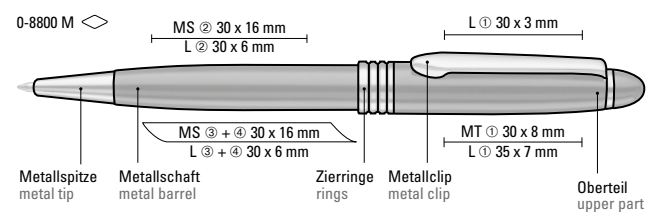

CLASSICO M
0-8800 M

SILENCE LE
0-9180 LE

SILENCE LE R
0-9182 LE R

Farb-Code/Minen
Colour code/Refills

0-8800 M (● 8-0883)

53-0002

● 8-0883

0-9180 LE (● 8-0888)

55-0002

● 8-0888

0-9182 LE R (● 8-0806)

55-0002

● 8-0806

0-8800 M: Metall-Drehkugelschreiber mit glänzend lackiertem Gehäuse in schwarz. Clip, Zierringe und Spitze aus vergoldetem Metall.

0-9180 LE: Metall-Drehkugelschreiber mit Lederschaft und weißen Ziernähten. Oberteil und Beschlüge glanzverchromt.

0-9182 LE R: Metall-Rollerball mit Lederschaft und weißen Ziernähten. Kappe und Beschlüge glanzverchromt.

0-8800 M
Mindestbestellmenge 300 Stück
Werbeschlüssel Schaft MS/L, Clip L, Oberteil MT/L

0-9180 LE
Mindestbestellmenge 100 Stück
Werbeschlüssel Oberteil L

0-9182 LE R
Mindestbestellmenge 100 Stück
Werbeschlüssel Kappe L

0-8800 M: Metal twist ballpoint pen with glossy lacquered body in black. Metal clip, metal rings and metal tip gold-plated.

0-9180 LE: Metal twist ballpoint pen with leather barrel and white decorative stitchings. Upper part and fittings chrome plated.

0-9182 LE R: Metal rollerball with leather barrel and white decorative stitchings. Upper part and fittings chrome plated.

0-8800 M
Minimum quantity 300 pieces
Advertising code barrel MS/L, clip L, upper part MT/L

0-9180 LE
Minimum quantity 100 pieces
Advertising code upper part L

0-9182 LE R
Minimum quantity 100 pieces
Advertising code cap L