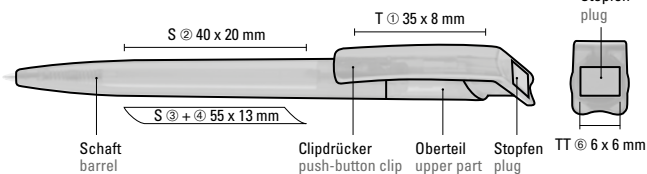

Mix n' Match: Ab 2.000 Stück kann das Modell farblich kombiniert werden.

Mix n' Match: From 2,000 pieces, you can choose any colour combination.

0-2260 T: Druckkugelschreiber aus recyceltem rPET-Material mit transparent glänzendem Gehäuse und gedecktem Stopfen.

0-2260 T: Retractable ballpoint pen made from recycled PET material with transparent glänzendem Gehäuse und gedecktem Stopfen.

Mindestbestellmenge 1.000 Stück
Werbeschlüssel Schaft S, Clip T, Stopfen TT

Minimum quantity 1,000 pieces
Advertising code barrel S, clip T, plug TT