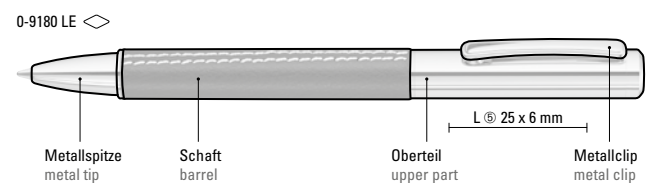

CLASSICO M
0-8800 M

SILENCE LE
0-9180 LE

SILENCE LE R
0-9182 LE R

Farb-Code/Minen
Colour code/Refills

0-8800 M (● 8-0883)

53-0002

● 8-0883

0-9180 LE (● 8-0888)

55-0002

● 8-0888

0-9182 LE R (● 8-0806)

55-0002

● 8-0806

0-8800 M: Metall-Drehkugelschreiber mit glänzend lackiertem Gehäuse in schwarz. Clip, Zierringe und Spitze aus vergoldetem Metall.

0-9180 LE: Metall-Drehkugelschreiber mit Lederschaft und weißen Ziernähten. Oberteil und Beschlüge glanzverchromt.

0-9182 LE R: Metall-Rollerball mit Lederschaft und weißen Ziernähten. Kappe und Beschlüge glanzverchromt.

0-8800 M
Mindestbestellmenge 300 Stück
Werbeschlüssel Schaft MS/L, Clip L, Oberteil MT/L

0-9180 LE
Mindestbestellmenge 100 Stück
Werbeschlüssel Oberteil L

0-9182 LE R
Mindestbestellmenge 100 Stück
Werbeschlüssel Kappe L

0-8800 M: Metal twist ballpoint pen with glossy lacquered body in black. Metal clip, metal rings and metal tip gold-plated.

0-9180 LE: Metal twist ballpoint pen with leather barrel and white decorative stitchings. Upper part and fittings chrome plated.

0-9182 LE R: Metal rollerball with leather barrel and white decorative stitchings. Upper part and fittings chrome plated.

0-8800 M
Minimum quantity 300 pieces
Advertising code barrel MS/L, clip L, upper part MT/L

0-9180 LE
Minimum quantity 100 pieces
Advertising code upper part L

0-9182 LE R
Minimum quantity 100 pieces
Advertising code cap L