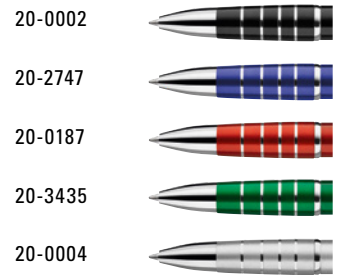

0-9480 L (● 8-0883)