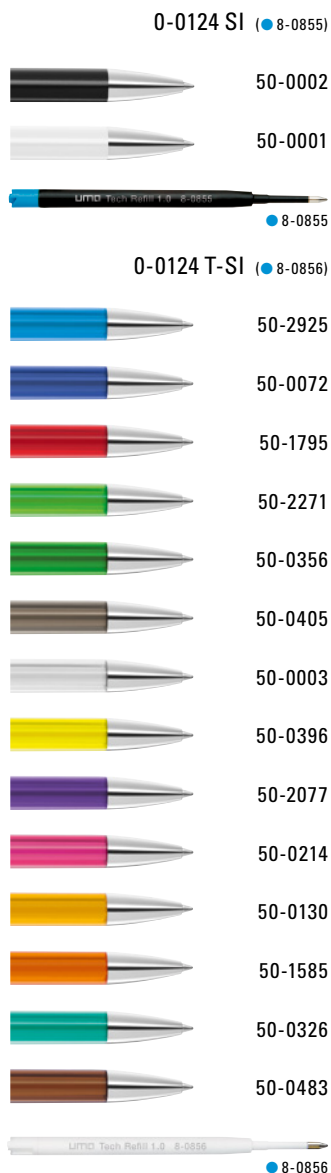

0-0124 SI: Druckkugelschreiber mit gedeckt glänzendem Gehäuse, Metalldrücker und schwerer Metallspitze glanzverchromt.

0-0124 T-SI: Druckkugelschreiber mit transparent glänzendem Gehäuse, Metalldrücker und schwerer Metallspitze glanzverchromt.

Mindestbestellmenge 1.000 Stück
Werbeschlüssel Schaft S, Clip T

0-0124 SI: Retractable ballpoint pen with opaque glossy housing, heavy metal tip and metal push-button chrome plated.

0-0124 T-SI: Retractable ballpoint pen with transparent housing, heavy metal tip and metal push-button chrome plated.

Minimum quantity 1,000 pieces
Advertising code barrel S, clip T