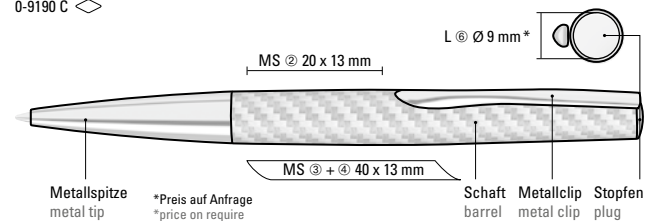

0-9190 LUX (● 8-0888)

53-00G0

0-9190 C (● 8-0888)

53-CAR2

53-CAR4

53-CAR3

● 8-0888

FSC®-zertifizierte Variante
ELEGANCE WOOD

Seite/page 75

0-9190 LUX: Metall-Drehkugelschreiber mit 18 ct vergoldetem Gehäuse, gefederter Metallclip, schwere Metallspitze und Softdrehmechanik.

0-9190 C: Metall-Drehkugelschreiber mit Schaft aus Carbonfaser in schwarz oder silber, gefederter Metallclip und schwere Metallspitze glanzverchromt bzw. Schaft aus Carbonfaser in schwarz, Metallclip und schwere Metallspitze schwarz matt lackiert und Softdrehmechanik.

0-9190 LUX
Mindestbestellmenge 100 Stück
Werbeschlüssel Schaft L, Stopfen L

0-9190 C
Mindestbestellmenge 100 Stück
Werbeschlüssel Schaft MS, Stopfen L

0-9190 LUX: Metal twist ballpoint pen with 18 ct gold plated housing, spring-mounted metal clip, heavy metal tip and soft twist mechanism.

0-9190 C: Metal twist ballpoint pen with carbon fibre barrel in black or silver, spring-mounted metal clip and glossy chrome plated tip or black carbon fibre barrel, spring-mounted metal clip and metal tip in black matt and soft twist mechanism.

0-9190 LUX
Minimum quantity 100 pieces
Advertising code barrel L, plug L

0-9190 C
Minimum quantity 100 pieces
Advertising code barrel MS, plug L

0-9190 LUX ◊

0-9190 C ◊