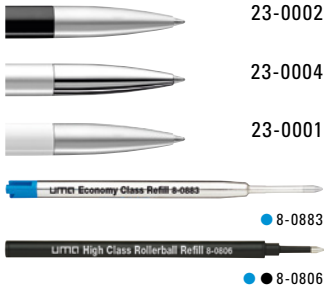

0-8340 (● 8-0883)
0-8342 R (● 8-0806)

0-8340 TO (● 8-0883)