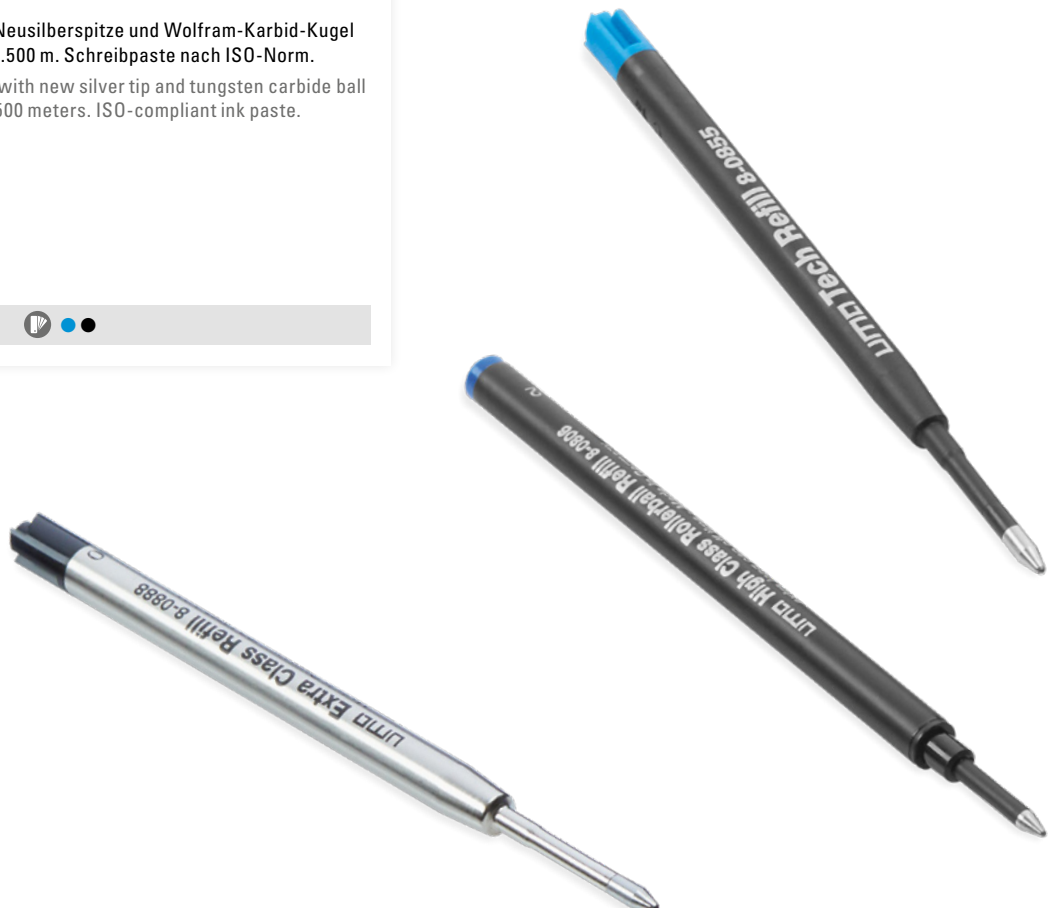

X-20 refill with white plastic tube, silver writing tip and tungsten carbide ball (1.0 mm). Writing length: approx. 1,000 meters. ISO-compliant ink paste.

1.000 m 1,0 mm

uma Economy Jumbo Refill, 8-0865

Jumbo Mine mit weißem Kunststoffrohr, silberner Schreibspitze und Wolfram-Karbid-Kugel (1.0 mm). Schreibleistung: ca. 1.200 m. Schreibpaste nach ISO-Norm.

Jumbo refill with white plastic tube, silver writing tip and tungsten carbide ball (1.0 mm). Writing length: approx. 1,200 meters. ISO-compliant ink paste.

1.200 m 1,0 mm

uma Economy Refill, 8-0854

Kunststoff-Großraummine mit weißem Kunststoffrohr, silberner Schreibspitze und Wolfram-Karbid-Kugel (1.0 mm). Schreibleistung: ca. 1.500 m. Schreibpaste nach ISO-Norm.

Large-capacity plastic refill with white plastic tube, silver writing tip and tungsten carbide ball (1.0 mm). Writing length: approx. 1,500 meters. German ISO-compliant ink paste.

1.500 m 1,0 mm

uma Economy Class Refill, 8-0883

Metall-Großraummine mit Neusilberspitze und Wolfram-Karbid-Kugel (1.0 mm). Schreibleistung: 3.500 m. Schreibpaste nach ISO-Norm.

Large-capacity metal refill with new silver tip and tungsten carbide ball (1.0 mm). Writing length: 3,500 meters. ISO-compliant ink paste.

3.500 m 1,0 mm