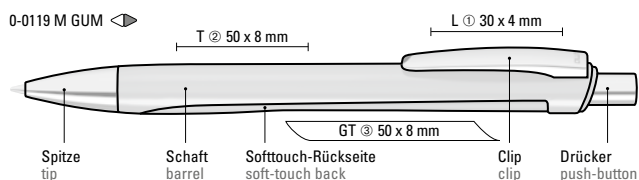

0-0119 GUM (● 8-0855)
0-0119 M GUM (● 8-0855)

Mix n' Match: Ab 2.000 Stück kann das Modell farblich kombiniert werden.

0-0119 GUM: Druckkugelschreiber mit zweigeteiltem Schaft aus gedeckt glänzender Vorderseite und weiß gummierter Softtouch-Rückseite. Clip in gedeckt weiß. Spitze und Drücker silber glanzverchromt.

0-0119 M GUM: Druckkugelschreiber mit zweigeteiltem Schaft, aus gedeckt glänzender Vorderseite und farbig gummierter Softtouch-Rückseite. Metallclip, Spitze und Drücker silber glanzverchromt.

Mindestbestellmenge	1.000 Stück
Werbeschlüssel	Schaft T/GT, Clip T
Mindestbestellmenge	1.000 Stück
Werbeschlüssel	Schaft T/GT, Clip L

Mix n' Match: From 2,000 pieces, you can choose any colour combination.

0-0119 GUM: Retractable ballpoint pen with two-part barrel made from opaque glossy front and softtouch surface back in white. Clip in opaque white. Tip and push-button chrome plated.

0-0119 M GUM: Retractable ballpoint pen with two-part barrel made from opaque glossy front and coloured softtouch surface back. Metal clip, tip and push-button chrome plated.

Minimum quantity	1,000 pieces
Advertising code	barrel T/GT, clip T
Minimum quantity	1,000 pieces
Advertising code	barrel T/GT, clip L