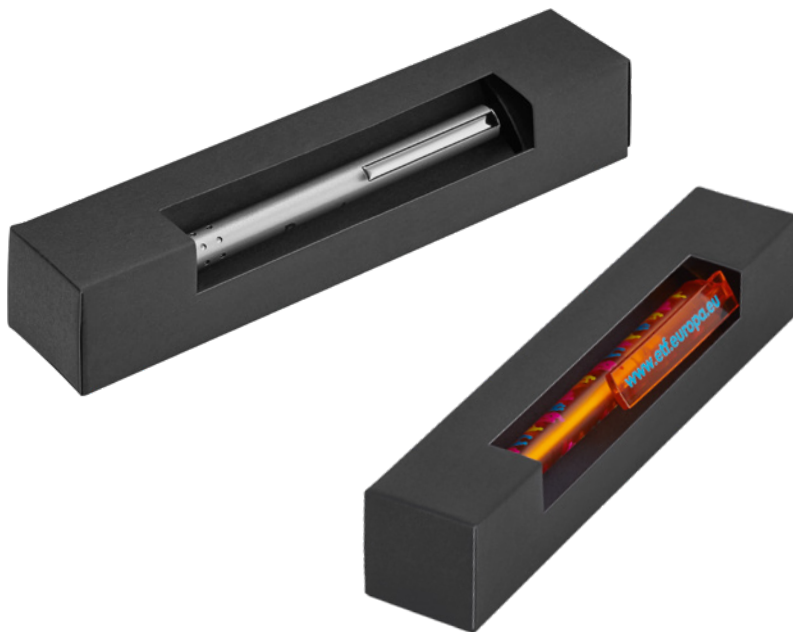

0-0943: Pappstecketui in schwarz mit offenem Sichtfenster auf das Schreibgerät.
Mindestbestellmenge 100 Stück
Werbeschlüssel TT
0-0943: Cardboard case in black with open window to see the writing instrument.
Minimum quantity 100 pieces
Advertising code TT

0-0943 ◊