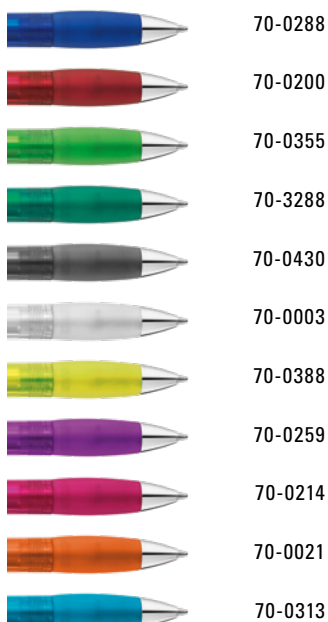

0-0531 T: Retractable ballpoint pen with transparent barrel, clip push-button and rubber grip zone.

Minimum quantity 1,000 pieces
 Advertising code barrel S ○, clip T

0-0112 SI (● 8-0877)

● 8-0877

0-0112 T-SI (● 8-0866)