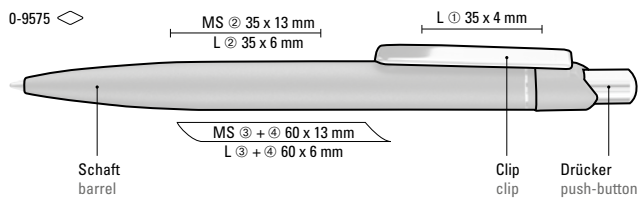

0-9575: Metall-Druckkugelschreiber mit matt lackiertem Aluminiumschaft. Metallclip und Drücker silber glanzverchromt.

Mindestbestellmenge 300 Stück
Werbeschlüssel Schaft MS/L, Clip L

0-9575: Metal retractable ballpoint pen with matt lacquered aluminium housing. Metal clip and push-button chrome plated.

Minimum quantity 300 pieces
Advertising code barrel MS/L, clip L