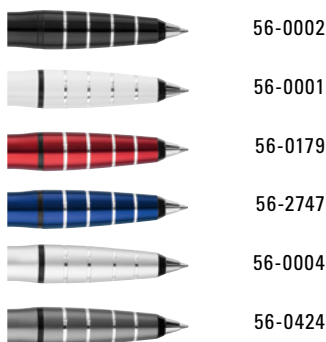

0-2622 (● 8-0894)

Erhältlich für 0-2622 SET
Available for 0-2622 SET