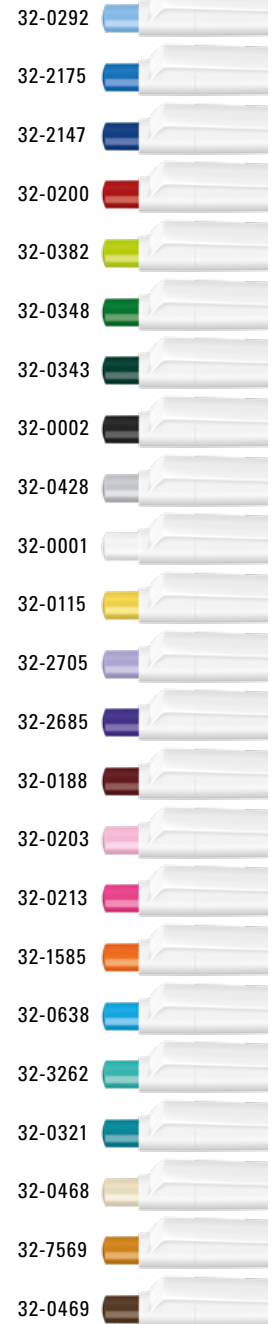

Drücker/Stopfen ABS
push-button/plug ABS