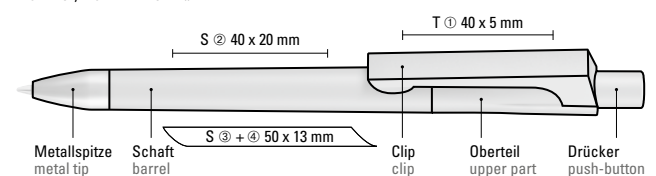

umaBlackForest Pens

1-0142 SI, 1-0142 KTF SI ◀