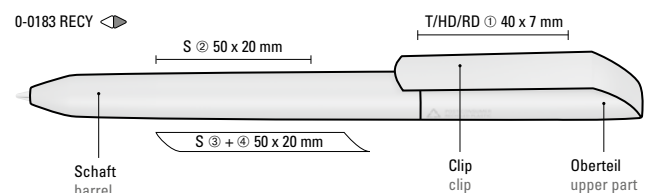

Das Modell ist mit dem Recyclingzeichen gekennzeichnet. Aufgrund der Besonderheit des Materials (Post-Consumer Recycled Plastic) sind produktionstechnische Farbschwankungen gegeben.

The model is labelled with the recycling mark. Due to the special nature of the material (post-consumer recycled plastic) colour variations may occur during the production process.

Mix n' Match: Ab 2.000 Stück kann das Modell farblich kombiniert werden.

Mix n' Match: From 2,000 pieces, you can choose any colour combination.

0-0183 RECY: Drehkugelschreiber mit gedeckt mattem Gehäuse und Clip aus 100% recyceltem Post-Consumer-Kunststoff.

0-0183 RECY: Twist ballpoint pen with opaque matt housing and clip made from 100% recycled post-consumer plastic.

Mindestbestellmenge 1.000 Stück
Werbeschlüssel Schaft S, Clip T/HD/RD

Minimum quantity 1,000 pieces
Advertising code barrel S, clip T/HD/RD