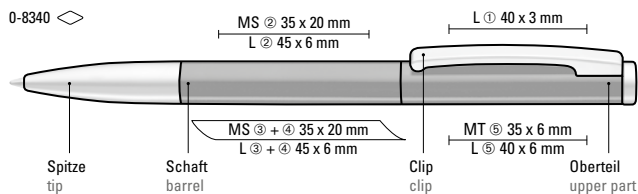

0-8340: Metall-Drehkugelschreiber mit gefedertem Clip. Oberfläche in silber matt mit glänzenden Beschlagteilen oder schwarz bzw. weiß glänzend mit matten Beschlägen.

0-8342 R: Metall-Rollerball mit gefedertem Clip. Oberfläche in silber matt mit glänzenden Beschlagteilen oder schwarz bzw. weiß glänzend mit matten Beschlägen.

0-8340 TO: Metall-Drehkugelschreiber mit gefedertem Clip. Oberfläche in silber matt mit glänzenden Beschlagteilen. Touchfunktion im Oberteil.

0-8340: Metal twist ballpoint pen with spring-mounted clip. Surface in matt silver and glossy chrome fittings, glossy black or white with matt fittings.

0-8342 R: Metal rollerball with spring-mounted clip. Surface in matt silver and glossy chrome fittings, matt black or glossy white with matt fittings.

0-8340 TO: Metal twist ballpoint pen with spring-mounted clip. Surface in matt silver, glossy chrome fittings. Black rubber ball with integrated touch screen control.

0-8340, 0-8340 TO
Mindestbestellmenge 300 Stück
Werbeschlüssel Schaft MS/L,
Clip L, Oberteil MT/L

0-8342 R
Mindestbestellmenge 300 Stück
Werbeschlüssel Schaft MT/L,
Clip L, Kappe MT/L

0-8340, 0-8340 TO
Minimum quantity 300 pieces
Advertising code barrel MS/L,
clip L, upper part MT/L

0-8342 R
Minimum quantity 300 pieces
Advertising code barrel MT/L,
clip L, cap MT/L