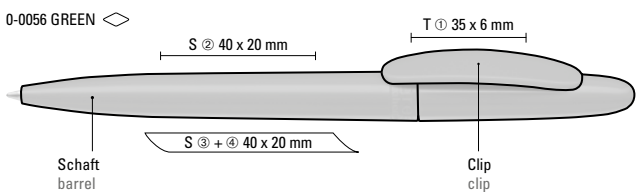

0-0086 GREEN: Drehkugelschreiber mit antibakteriell wirkendem Kunststoffgehäuse in gedeckt glänzend weiß mit farbigem Stopfen.
0-0056 GREEN: Drehkugelschreiber mit antibakteriell wirkendem Kunststoffgehäuse in gedeckt glänzend.

0-0086 GREEN
Mindestbestellmenge 1.000 Stück
Werbeschlüssel Schaft S, Clip S/HD/RD, Stopfen TT

0-0056 GREEN
Mindestbestellmenge 1.000 Stück
Werbeschlüssel Schaft S, Clip T

0-0086 GREEN: Twist ballpoint pen with antibacterial plastic housing in opaque glossy white with coloured plug.
0-0056 GREEN: Twist ballpoint pen with antibacterial plastic housing and opaque glossy finish.

0-0086 GREEN
Minimum quantity 1,000 pieces
Advertising code barrel S, clip S/HD/RD, plug TT

0-0056 GREEN
Minimum quantity 1,000 pieces
Advertising code barrel S, clip T