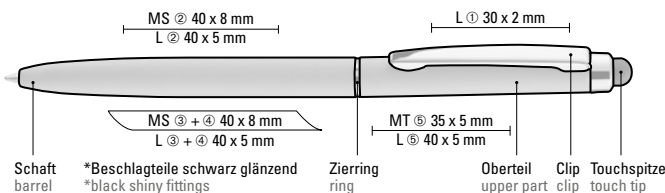

Die Modelle 0-9855 TO und 0-9588 M TO eignen sich für Laserung in weiss. Siehe Seite 317.

The models 0-9855 TO and 0-9588 M TO are suitable for engraving in white. See page 317.

0-9588 TO, 0-9588 M TO* ◊