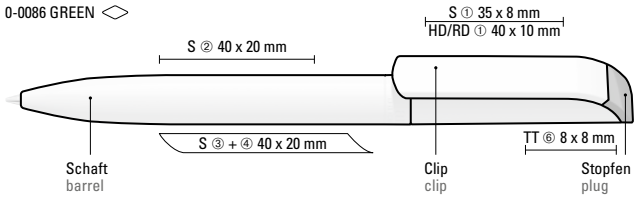

0-0086 GREEN: Drehkugelschreiber mit antibakteriell wirkendem Kunststoffgehäuse in gedeckt glänzend weiß mit farbigem Stopfen.
0-0056 GREEN: Drehkugelschreiber mit antibakteriell wirkendem Kunststoffgehäuse in gedeckt glänzend.

0-0086 GREEN
Mindestbestellmenge 1.000 Stück
Werbeschlüssel Schaft S, Clip S/HD/RD, Stopfen TT

0-0056 GREEN
Mindestbestellmenge 1.000 Stück
Werbeschlüssel Schaft S, Clip T

0-0086 GREEN: Twist ballpoint pen with antibacterial plastic housing in opaque glossy white with coloured plug.
0-0056 GREEN: Twist ballpoint pen with antibacterial plastic housing and opaque glossy finish.

0-0086 GREEN
Minimum quantity 1,000 pieces
Advertising code barrel S, clip S/HD/RD, plug TT

0-0056 GREEN
Minimum quantity 1,000 pieces
Advertising code barrel S, clip T