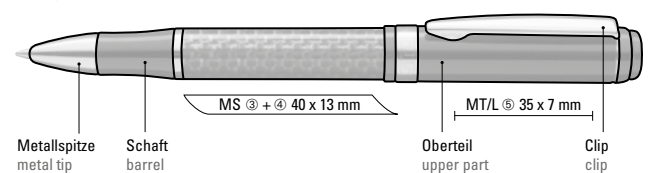

Metallspitze
metal tip

Schaft
barrel

MS ⊕ ⊕ 40 x 13 mm

Oberteil
upper part

Clip
clip

0-8956 F, 0-8952 R ◇