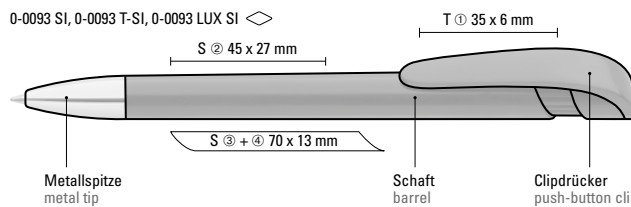

0-0093 SI (● 8-0855)

50-0002

50-0001

● 8-0855

0-0093 T-SI (● 8-0856)

50-2925

50-0072

50-1795

50-2271

50-0356

50-0405

50-0003

50-0396

50-2077

50-0214

50-0130

50-1585

50-0326

50-0483

● 8-0856

0-0093 LUX SI (● 8-0855)

50-0004

● 8-0855

Antibakterielle Variante

YES ANTIBAC

Seite /page 53

0-0093 SI: Druckkugelschreiber mit gedeckt glänzendem Gehäuse in schwarz oder weiß, breitem Bogenclipdrücker und schwerer Metallspitze glanzverchromt.

0-0093 T-SI: Druckkugelschreiber mit transparent glänzendem Gehäuse, breitem Bogenclipdrücker und schwerer Metallspitze glanzverchromt.

0-0093 LUX SI: Druckkugelschreiber mit gedeckt glänzendem Gehäuse in silber, breitem Bogenclipdrücker und schwerer Metallspitze glanzverchromt.

Mindestbestellmenge 1.000 Stück
Werbeschlüssel Schaft S ○, Clip T

0-0093 SI: Retractable ballpoint pen with opaque glossy housing in black or white, wide curved clip button and heavy metal tip chrome plated.

0-0093 T-SI: Retractable ballpoint pen with transparent housing, wide curved clip button and heavy metal tip chrome plated.

0-0093 LUX SI: Retractable ballpoint pen with opaque glossy housing in silver, wide curved clip button and heavy metal tip chrome plated.

Minimum quantity 1,000 pieces
Advertising code barrel S ○, clip T

0-0093 SI, 0-0093 T-SI, 0-0093 LUX SI ◇