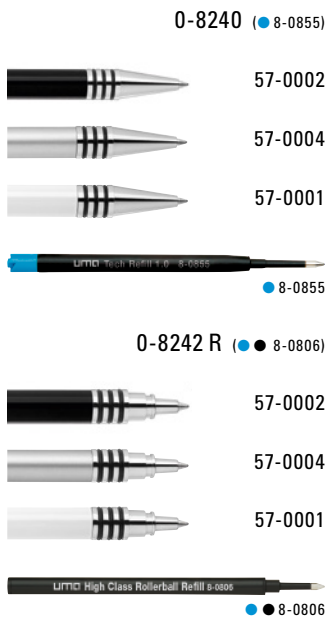

Farb-Code/Minen
Colour code/Refills

SUPREME
0-8240

SUPREME R
0-8242 R

Bereits ab 300 Stück können die Ringe farblich kombiniert werden.
You may choose any colour combination for the three rings for orders over 300 units.