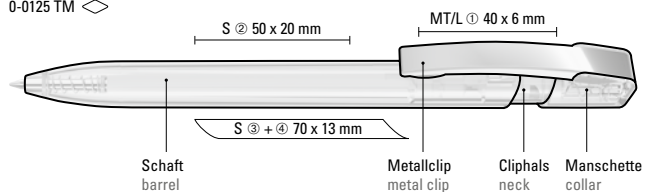

0-0125 TM (● 8-0856)
0-0125 TM-SI (● 8-0856)

0-0125 TM ◊

0-0125 TM: Druckkugelschreiber mit transparent glänzendem Gehäuse und flexiblem Metallclip glanzverchromt.

0-0125 TM-SI: Druckkugelschreiber mit transparent glänzendem Gehäuse, flexiblem Metallclip und schwerer Metallspitze glanzverchromt.

Mindestbestellmenge 1.000 Stück
Werbeschlüssel Schaft S, Clip MT/L

0-0125 TM: Retractable ballpoint pen with transparent housing and flexible metal clip chrome plated.

0-0125 TM-SI: Retractable ballpoint pen with transparent housing, flexible metal clip and heavy metal tip chrome plated.

Minimum quantity 1,000 pieces
Advertising code barrel S, clip MT/L