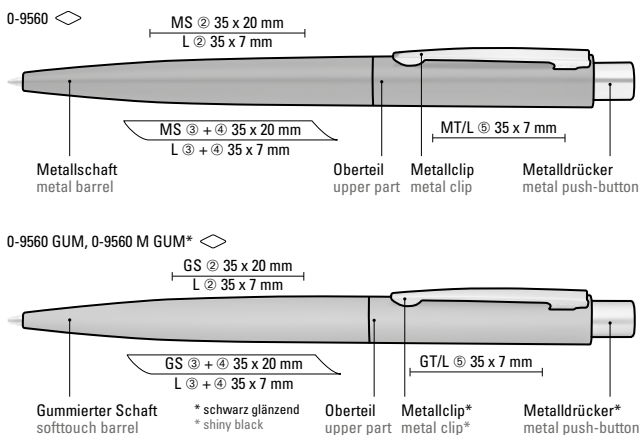

0-9560: Metall-Druckkugelschreiber mit matt lackiertem Gehäuse. Metallclip und Drücker glanzverchromt.

0-9560 GUM: Metall-Druckkugelschreiber mit Softtouch-Gehäuse. Metallclip und Drücker matt verchromt.

0-9560 M GUM: Metall-Druckkugelschreiber mit Softtouch-Gehäuse. Metallclip und Drücker schwarz glänzend.

0-9560
Mindestbestellmenge 300 Stück
Werbeschlüssel Schaft MS/L, Oberteil MT/L

0-9560 GUM, 0-9560 M GUM
Mindestbestellmenge 300 Stück
Werbeschlüssel Schaft GS/L, Oberteil GT/L

0-9560: Metal retractable ballpoint pen with matt lacquered housing. Metal clip and push-button chrome plated.

0-9560 GUM: Metal retractable ballpoint pen with softtouch housing. Metal clip and push-button matt chromed.

0-9560 M GUM: Metal retractable ballpoint pen with softtouch housing. Metal clip and push-button glossy black.

0-9560
Minimum quantity 300 pieces
Advertising code barrel MS/L, upper part MT/L

0-9560 GUM, 0-9560 M GUM
Minimum quantity 300 pieces
Advertising code barrel GS/L, upper part GT/L