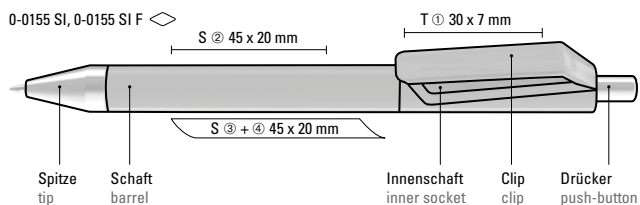

0-0155 SI: Druckkugelschreiber mit gedeckt glänzendem Gehäuse in weiß oder uni schwarz, farbig transparent glänzendem Innenschaft. Spitze und Drücker in silber glänzend.

0-0155 SI F: Druckkugelschreiber mit gedeckt glänzendem Gehäuse, transparent glänzendem Innenschaft und Clip. Spitze und Drücker in silber glänzend.

Mindestbestellmenge 1.000 Stück
Werbeschlüssel Schaft S, Clip T

0-0155 SI: Retractable ballpoint pen with opaque glossy housing in white or uni black, coloured transparent inner part. Tip and push-button silver glossy.

0-0155 SI F: Retractable ballpoint pen with opaque glossy housing, coloured transparent inner part and clip. Tip and push-button silver glossy.

Minimum quantity 1,000 pieces
Advertising code barrel S, clip T