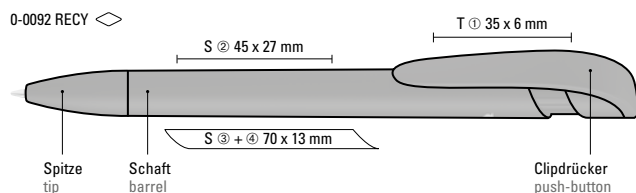

0-0093 ANTIBAC: Druckkugelschreiber mit gedeckt glänzendem, antibakteriellen Gehäuse und breitem Bogenclipdrücker. Der nach ISO 22196:2011 geprüfte antimikrobielle Zusatz aus Silberionen verleiht dem Kunststoff eine antibakterielle Wirkung, die eine Haftung und Ansiedlung von Bakterien oder Krankheitserregern auf der Oberfläche des Schreibgerätes um 99,99% verringert.

0-0092 RECY: Druckkugelschreiber mit gedeckt mattem Gehäuse, breitem Bogenclipdrücker und Spitze aus recyceltem Kunststoff. Das Modell ist mit dem Recyclingzeichen gekennzeichnet. Aufgrund der Besonderheit des Materials (ABS Recycled Plastic) sind produktionstechnische Farbschwankungen gegeben.

0-0093 ANTIBAC: Retractable ballpoint pen with opaque glossy antibacterial housing and wide curved clip button. The antimicrobial additive of silver ions, tested according to ISO 22196:2011, gives the plastic an antibacterial effect that reduces the adhesion and settling of bacteria or pathogens on the surface of the writing instrument by 99.99%.

0-0092 RECY: Retractable ballpoint pen with opaque matt housing, wide curved clip button and tip made from recycled plastic. The model is labelled with the recycling mark. Due to the special nature of the material (ABS recycled plastic) colour variations may occur during the production process.

Mindestbestellmenge 1.000 Stück
Werbeschlüssel Schaft S ◊, Clip T

Minimum quantity 1,000 pieces
Advertising code barrel S ◊, clip T