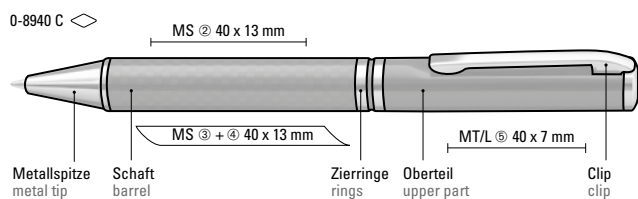

0-8940 C: Carbonfaser Metalldrehkugelschreiber mit zwei eingelassenen silbernen Ringen und Kappe in schwarz. Metallbeschlagteile glanzverchromt.

0-8900: Edler Carbonfaser Metalldrehkugelschreiber mit farbiger Griffzone, flexiblem Metallclip, Metallzierring und Metallspitze glanzverchromt.

0-8907 B: Edler Carbonfaser Metalldrehbleistift (0,7mm) mit farbiger Griffzone, flexiblem Metallclip, Metallzierring und Metallspitze glanzverchromt.

0-8940: Carbon fibre metal twist ballpoint pen with two recessed silver rings and cap in black. Metal fittings glanzverchromt.

0-8900: Carbon fibre metal twist ballpoint pen with coloured grip zone, flexible metal clip, metal ring and metal tip chrome plated.

0-8907 B: Carbon fibre metal twist pencil (0.7mm) with coloured grip zone, flexible metal clip, metal ring and metal tip chrome plated.

0-8940 C
Mindestbestellmenge 100 Stück
Werbeschlüssel Schaft MS, Kappe MT/L

0-8900, 0-8907 B
Mindestbestellmenge 100 Stück
Werbeschlüssel Schaft MS

0-8940 C
Minimum quantity 100 pieces
Advertising code barrel MS, cap MT/L

0-8900, 0-8907 B
Minimum quantity 100 pieces
Advertising code barrel MS