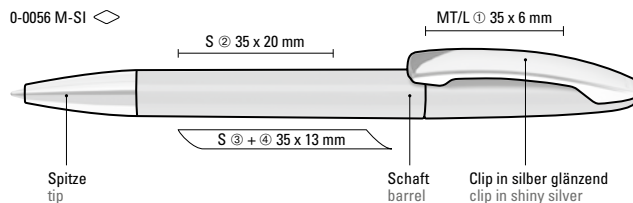

0-0056 SI (● 8-0866)
0-0056 M-SI (● 8-0866)

- 32-0292
- 32-2175
- 32-2147
- 32-0200
- 32-0382
- 32-0348
- 32-0343
- 32-0002
- 32-0001
- 32-0115
- 32-2705
- 32-2685
- 32-0188
- 32-0203
- 32-0213
- 32-1585
- 32-0321
- 32-0468
- 32-7569
- 32-0469

Antibakterielle
Variante
ICON GREEN
Seite/page 51

Mix n' Match: Ab 2.000 Stück kann das Modell farblich kombiniert werden.

0-0056 SI: Drehkugelschreiber mit gedeckt glänzendem Gehäuse und Spitze glanzverchromt.

0-0056 M-SI: Drehkugelschreiber mit gedeckt glänzendem Gehäuse, Metallclip und Spitze glanzverchromt.

0-0056 SI
Mindestbestellmenge 1.000 Stück
Werbeschlüssel Schaft S, Clip T

0-0056 M-SI
Mindestbestellmenge 1.000 Stück
Werbeschlüssel Schaft S, Clip MT/L

Mix n' Match: From 2,000 pieces, you can choose any colour combination.

0-0056 SI: Twist ballpoint pen with opaque glossy housing and tip chrome plated.

0-0056 M-SI: Twist ballpoint pen with opaque glossy housing, metal clip and tip chrome plated.

0-0056 SI
Minimum quantity 1,000 pieces
Advertising code barrel S, clip T

0-0056 M-SI
Minimum quantity 1,000 pieces
Advertising code barrel S, clip MT/L