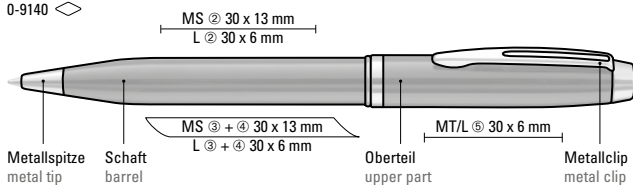

0-9140 ◊

0-9142 R, 0-9143 PR ◊