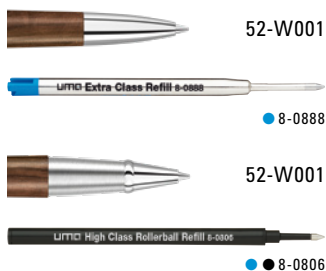

0-9370 (● 8-0888)
0-9372 R (● 8-0806)