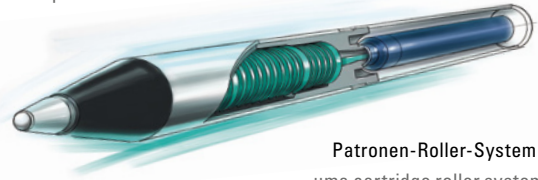

Das **uma Patronen-Roller-System** ist die innovative Basis für neuartige Tintenroller-Schreibgeräte in Premium-Qualität. Dank seiner speziell entwickelten, verschleißarmen Kugelspitze punktet es mit einer bisher unerreichten Langlebigkeit und arbeitet nach dem Prinzip des Füllhalters und kann mit Standard-Tintenpatronen nachgefüllt werden. Die Schreibspitze mit TC-Kugel (0,7 mm) wird also immer wieder verwendet und nicht weggeworfen. So sind, mit dem **uma Patronen-Roller-System** ausgestattete Schreibgeräte nicht nur sehr wirtschaftlich, sondern auch in besonderem Maße umweltfreundlich.

uma cartridge roller system

The **uma cartridge rollerball system** is the innovative foundation for new types of rollerball writing instruments in premium quality. Due to its specially developed, low-wear ball tip, it scores with an unprecedented durability and works on the principle of the foundation pen and can be refilled with standard ink cartridges. The writing tip with TC ball (0.7 mm) is therefore used over and over again and not thrown away. Thus, writing instruments equipped with the **uma cartridge rollerball system** are not only very economical, but also particularly environmentally friendly.

uma Tintenpatrone, 8-0891

Tintenpatronen für das Patronen-Rollerball-System oder für Füllfederhalter.

uma cartridges for the uma cartridge roller system or for the fountain pens.

Patronen-Roller-System/
uma cartridge roller system

uma Tintenleitsystem

Das **uma Tintenleitsystem** bietet die Lösung für verschiedene Schreibsysteme in gleichen Modellgehäusen. Ein Tank für Rollerball-, Highlighter- oder Fineliner-Paste in Kombination mit dem innovativen uma Tintenleitsystem ergibt eine höchst flexible Lösung für individuellen Schreibkomfort. Alle verwendeten Pasten sind nach EN-71-3, ASTM D-4236 produziert. Kein Anstechen und eine lange „Cap off“ Zeit versprechen sofortigen und anhaltenden Schreibgenuss. Alle uma Tintenleitsysteme können nachbestellt werden und sind im Schreibgerät einfach auszutauschen. Schreiben und markieren wird so zur „Never Ending Story“.

uma ink flow system

The **uma ink flow system** offers the solution for different writing systems in the same model. A tank for rollerball, highlighter or fineliner paste in combination with the innovative uma ink guiding system provides a highly flexible solution for individual writing comfort. All pastes used are produced according to EN-71-3, ASTM D-4236. No piercing and a long "cap off" time promise immediate and lasting writing pleasure. All uma ink systems can be reordered and are easy to replace in the writing instrument. Writing and marking becomes a "Never Ending Story".

Tintenleitsystem LIQEO Highlighter, 8-0820

Tintenleitsystem für Flüssighighlighter LIQEO mit integriertem Flüssigkeitstank. Das Highlightersystem ist ohne Pumpen oder Anstechen sofort einsatzfähig. Die Documental® Highlighterpaste garantiert bessere Schreibqualität – höhere Leuchtkraft – längere Schreibdauer und ist umweltfreundlicher als herkömmliche Tamponhighlighter, sowie produziert nach EN-71-3, ASTM D-4236.

Ink flow system for liquid highlighter LIQEO with integrated liquid tank. The highlighter system can be used immediately without pumping or injection. The Documental® highlighter paste guarantees better writing quality – higher luminosity – longer writing duration and is more environmentally friendly than conventional tampon highlighters. It is also produced according to EN-71-3, ASTM D-4236.