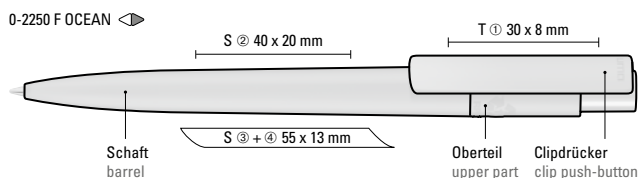

Mix n' Match: Ab 2.000 Stück kann das Modell farblich kombiniert werden.

0-2250 F OCEAN: Druckkugelschreiber aus recyceltem PET-Material aus Ocean Bound Plastic mit matt gedecktem Gehäuse und Clip.

Mix n' Match: From 2,000 pieces, you can choose any colour combination.

0-2250 F OCEAN: Retractable ballpoint pen made of ocean-bound PET material with opaque matt housing and clip.

Mindestbestellmenge 1.000 Stück
Werbeschlüssel Schaft S, Clip T

Minimum quantity 1,000 pieces
Advertising code barrel S, clip T