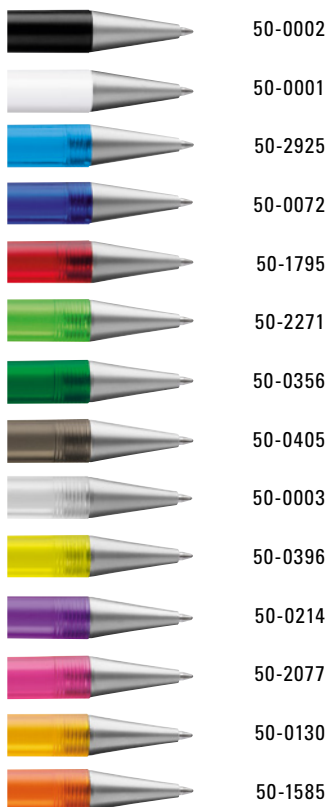

0-8600 (● 8-0856)
0-8607 B (0,7 mm)