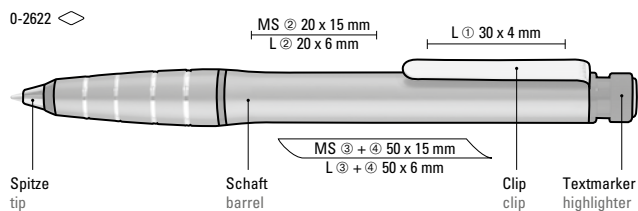

0-2622: Metall-Drehkugelschreiber aus Aluminium mit integriertem gelb schreibenden Textmarker im Schaft. Der Textmarker lässt sich mittels Drehbewegung aus dem Schaft herausnehmen und kann separat genutzt werden.

0-2622: Metal twist ballpoint pen with aluminium housing and integrated yellow writing text marker in the barrel. The highlighter can be twisted out of the barrel and used separately.

0-2622 SET: 2in1-Set - bestehend aus 2in1 Metall-Drehkugelschreiber aus Aluminium mit integriertem gelb schreibenden Textmarker im Schaft, einer Ersatztextmarkerpatrone und einer D1 Mine schwarz-schreibend – im praktischen Etui mit transparentem Kunststoffschuber inkl. Gebrauchsanweisung.

0-2622 SET: 2in1 set - It consists of a 2in1 twist ballpoint pen with aluminium housing and integrated yellow highlighter in the barrel, a replacement highlighter refill and a black D1 refill - in a practical case with transparent plastic slipcase incl. instructions for use.

Mindestbestellmenge 300 Stück
Werbeschlüssel Schaft MS/L, Clip L

Minimum quantity 300 pieces
Advertising code barrel MS/L, clip L