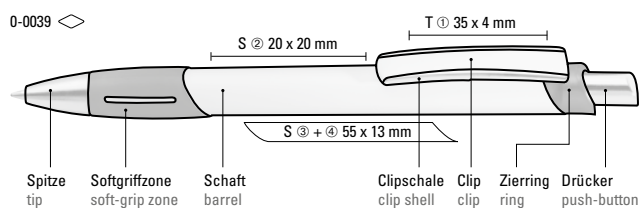

Farb-Code/Minen
Colour code/Refills

SPLASH SI
0-0058 SI

SPLASH transparent SI
0-0058 T-SI

STRIPE
0-0039

0-0058 SI (● 8-0854)

22-0002

22-0001

0-0058 T-SI (● 8-0854)

22-0286

22-0187

22-3298

22-2603

22-0152

UMC Economy Refill 8-0854 ● 8-0854

0-0039 (● 8-0875)

22-0286

22-0187

22-3298

22-0002

22-2603

22-0152

UMC Economy X-20 Refill 8-0875 ● 8-0875

0-0058 SI: Druckkugelschreiber mit glänzend gedecktem Gehäuse, Spitze und Clipstopfen silber glänzend.

0-0058 T-SI: Druckkugelschreiber mit glänzend transparentem Gehäuse, Spitze und Clipstopfen silber glänzend.

0-0039: Druckkugelschreiber mit gedeckt weißem Gehäuse, Spitze und Clipstopfen silber glänzend, Zierring und Clipschale.

Mindestbestellmenge 1.000 Stück
Werbeschlüssel Schaft S, Clip T

0-0058 SI: Retractable ballpoint pen with opaque glossy housing, tip and clip plug silver glossy.

0-0058 T-SI: Retractable ballpoint pen with transparent housing, tip and clip plug silver glossy.

0-0039: Retractable ballpoint pen with opaque housing in white, transparent frosted rubber grip zone, decorative ring and clip shell.

Minimum quantity 1,000 pieces
Advertising code barrel S, clip T