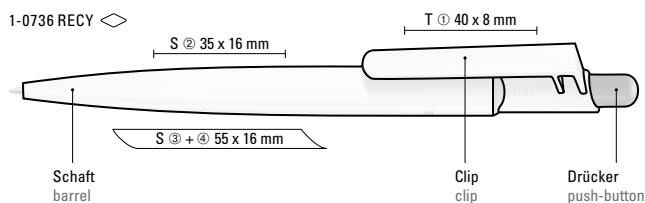

Das Modell VITAN finden Sie auf Seite 203.

The model VITAN can be found on page 203.

1-0736 RECY: Druckkugelschreiber mit gedeckt glänzendem Gehäuse aus 100% recyceltem Kunststoff und großem Clip an verstärkter Clipanbindung. Aufgrund der Besonderheit des Materials (ABS Recycled Plastic) sind produktionstechnische Farbschwankungen gegeben.

1-0736 RECY: Retractable ballpoint pen with opaque glossy body and large clip made from 100% recycled plastic. Due to the special nature of the material (ABS recycled plastic) colour variations may occur during the production process.

Mindestbestellmenge 1.000 Stück
Werbeschlüssel Schaft S ○, Clip T

Minimum quantity 1,000 pieces
Advertising code barrel S ○, clip T