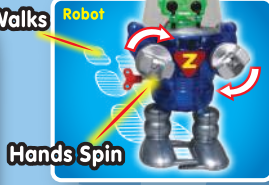

Z

World's Greatest Wind-Up Toys™

CLASSIC Wind Ups™

Z Classics Windups \$12.50
Case Pack 6

8" TALL

Item: 79200
ROGAN

6 78643 79200 4

Walks Robot