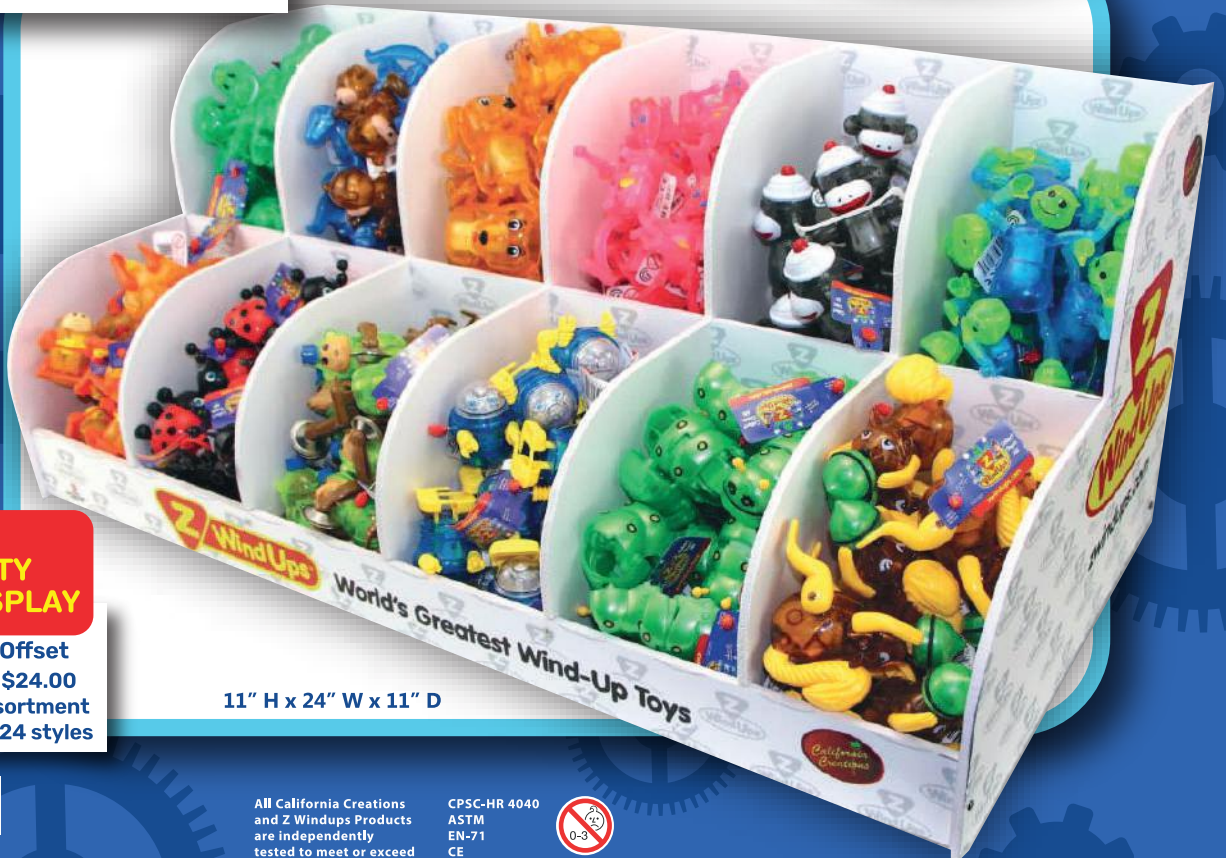

90154 WT-12 EMPTY COUNTER DISPLAY

Includes: 4 Piece Offset
Empty Display cost: $24.00
Choose Your Own Assortment
Either 6 or 12 Each of 24 styles

11" H x 24" W x 11" D

All California Creations
and Z Windups Products
are independently
tested to meet or exceed
all current safety
requirements including:

CPSC-HR 4040
ASTM
EN-71
CE
CA-AB 1008
IL-Public Act 095-1019