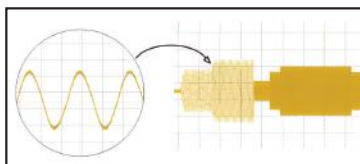

## DPEX V

Woodpecker Apex Locator, with more than accurate value to help you in working length determination during root canal treatment.

- ✦ 6th generation apex locator for measurement in presence of blood, pus, residual pulp or saliva etc.
- ✦ 97.71% accurate than the conventional radiography method
- ✦ Multi-frequency impedance technology precisely measure irrespective of the tooth type
- ✦ File clip, hook, file probe can be easily Autoclavable to avoid cross-contamination
- ✦ Display: Multi-color 4.5" LCD display
- ✦ Main unit weight: 385gm
- ✦ Dimensions: 138mm x 77mm x 107mm