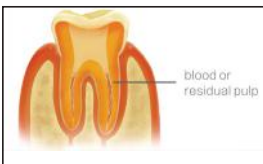

## DPEX V

Woodpecker Apex Locator, with more than accurate value to help you in working length determination during root canal treatment.

- ✦ 6th generation apex locator for measurement in presence of blood, pus, residual pulp or saliva etc.
- ✦ 97.71% accurate than the conventional radiography method
- ✦ Multi-frequency impedance technology precisely measure irrespective of the tooth type
- ✦ File clip, hook, file probe can be easily Autoclavable to avoid cross-contamination
- ✦ Display: Multi-color 4.5" LCD display
- ✦ Main unit weight: 385gm
- ✦ Dimensions: 138mm x 77mm x 107mm