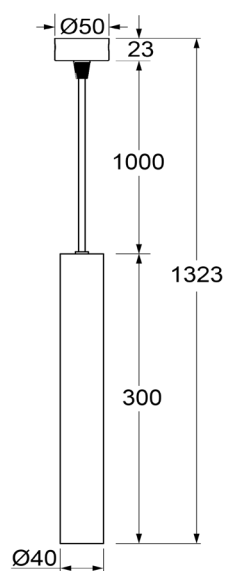

Artikel-Nummer	Bezeichnung	Farbe
	ARTSTL4006O	ARTISAN Surface TL40 6W, ±500lm, Ra90 On/Off, Ø40x300mm 2700/3000/3500/4000K Alu, Linse 15°/24°/36°/50°	Schwarz RAL9011 Weiss RAL9016
	ARTSTL4006T	ARTISAN Surface TL40 6W, ±500lm, Ra90 Triac, Ø40x300mm 2700/3000/3500/4000K Alu, Linse 15°/24°/36°/50°	Schwarz RAL9011 Weiss RAL9016

Andere Varianten auf Anfrage