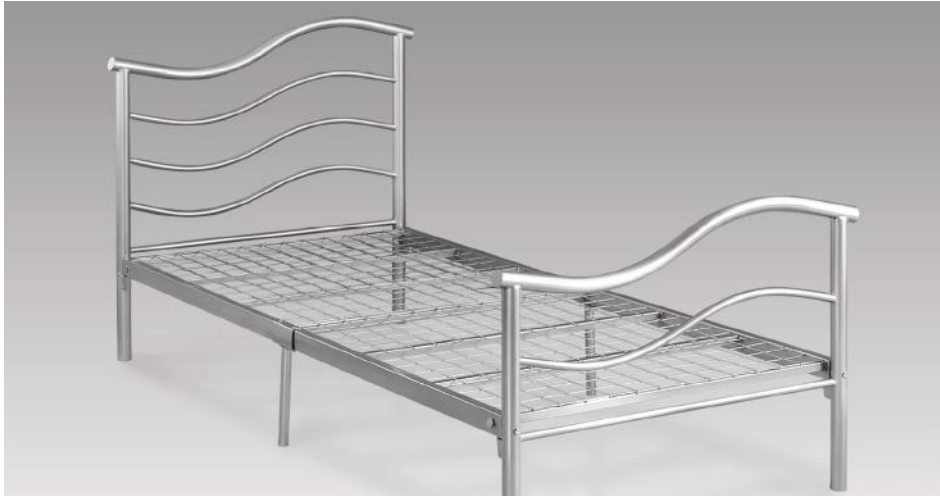

WAVE

LOVE

253910 Twin Size 79 x 41 x 40 • Platform Bed

WAVE

252110 Silver 79 x 41 x 40 • Platform Bed
252210 Black 79 x 41 x 40 • Metal Twin Bed
• Black or Silver

FINLEY

211211 Twin Bed 78 x 40 x 30 • Platform Bed
212112 Full Bed 78 x 55 x 30 • Twin or Full
• Black

BAILEY

202311 Twin Size 79 x 34 x 37 • Platform Bed
202321 Full Size 79 x 54 x 37 • Metal with Wood Posts
• Black