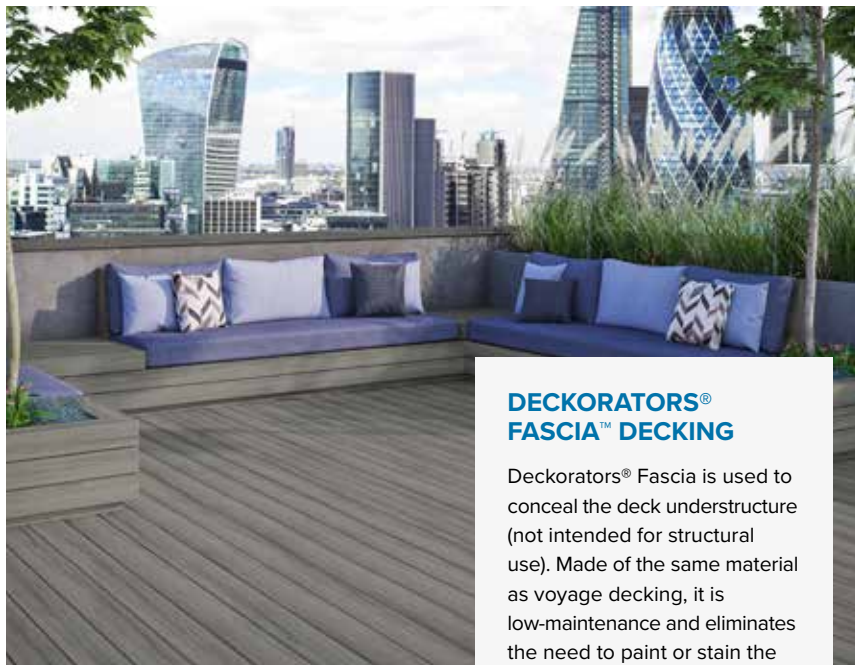

DECKORATORS® FASCIA™ DECKING

DECKORATORS® FASCIA™ DECKING

Deckorators® Fascia is used to conceal the deck understructure (not intended for structural use). Made of the same material as voyage decking, it is low-maintenance and eliminates the need to paint or stain the wood understructure.

- Co-extruded mineral composite boards
- Durable polyethylene top-layer
- Available in two colours