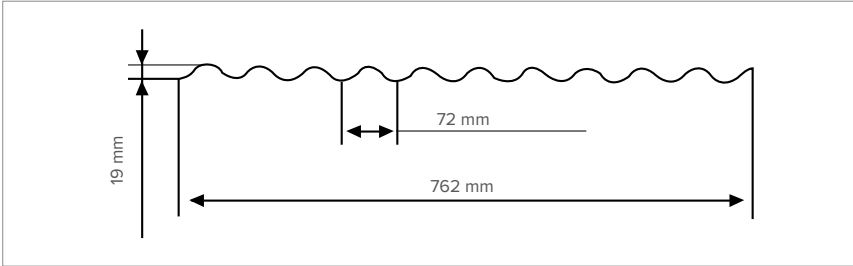

ASB CORRUGATED SHEETING & ACCESSORIES

3" Super-Weight ASB 1.3 mm Profile

Code	Length (mm)	Colour
CS5SW	1525	Clear
CS6SW	1830	Clear
CS7SW	2135	Clear
CS8SW	2440	Clear
CS9SW	2750	Clear
CS10SW	3050	Clear
CS12SW	3660	Clear

When installed with one overlap, each sheet has a cover of 651 mm.