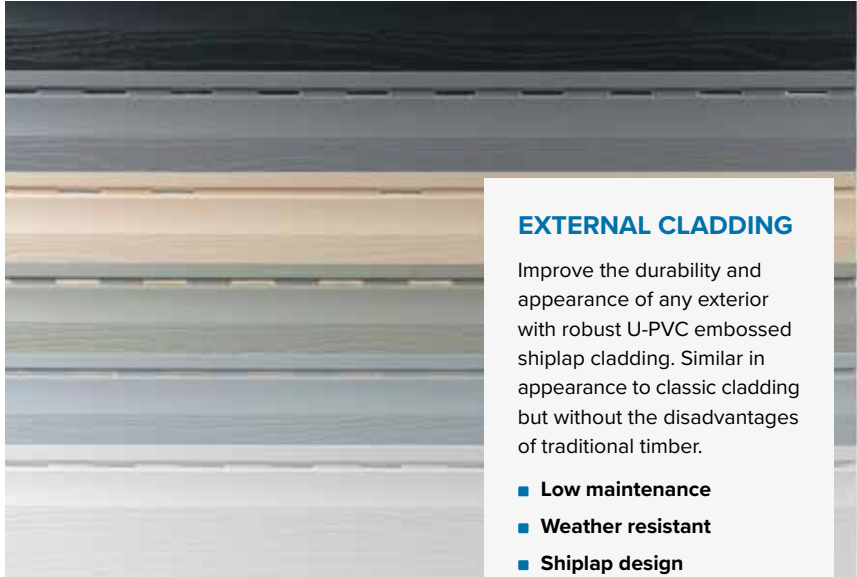

Code

LIGHT-TRANSFORMER

EXTERNAL CLADDING

EXTERNAL CLADDING

Improve the durability and appearance of any exterior with robust U-PVC embossed shiplap cladding. Similar in appearance to classic cladding but without the disadvantages of traditional timber.