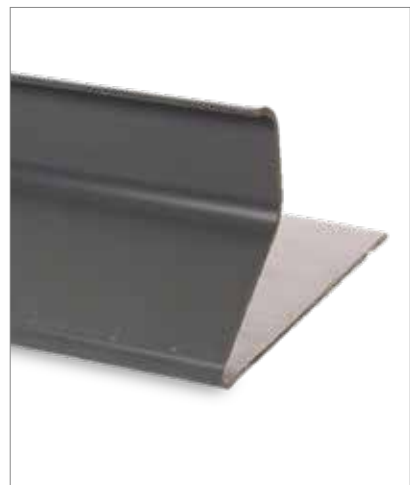

Lead Flashing Tray

Code	Size (m)
LFT2	2
LFT4	4