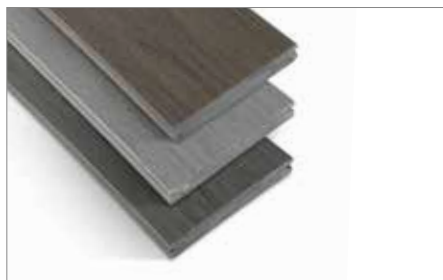

Code	Description	Size (mm)	Colour
VISTA-GE-140DW	Grooved-Edge Decking Board	140 x 21 x 3660	Driftwood
VISTA-GE-140SW	Grooved-Edge Decking Board	140 x 21 x 3660	Silverwood
VISTA-GE-140IW	Grooved-Edge Decking Board	140 x 21 x 3660	Ironwood
VISTA-SE-140DW	Solid-Edge Decking Board	140 x 21 x 3660	Driftwood
VISTA-SE-140SW	Solid-Edge Decking Board	140 x 21 x 3660	Silverwood
VISTA-SE-140IW	Solid-Edge Decking Board	140 x 21 x 3660	Ironwood