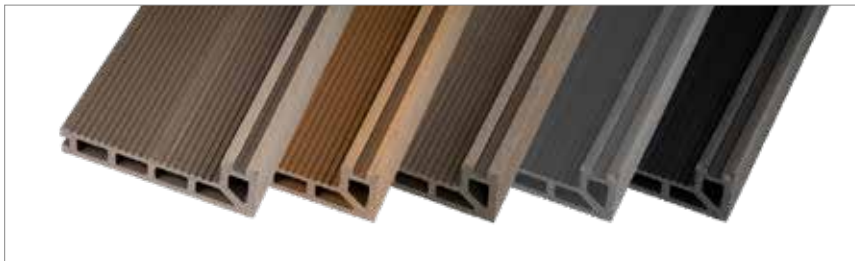

TRITON WPC Step Board (All boards have a drop of 50 mm)

Code	Size (mm)	Colour
WPCSST-30-SP-BK	140 x 25 x 3000	Black
WPCSST-30-SP-BN	140 x 25 x 3000	Brown
WPCSST-30-SP-GY	140 x 25 x 3000	Grey
WPCSST-30-SP-NL	140 x 25 x 3000	Natural
WPCSST-30-SP-TK	140 x 25 x 3000	Teak