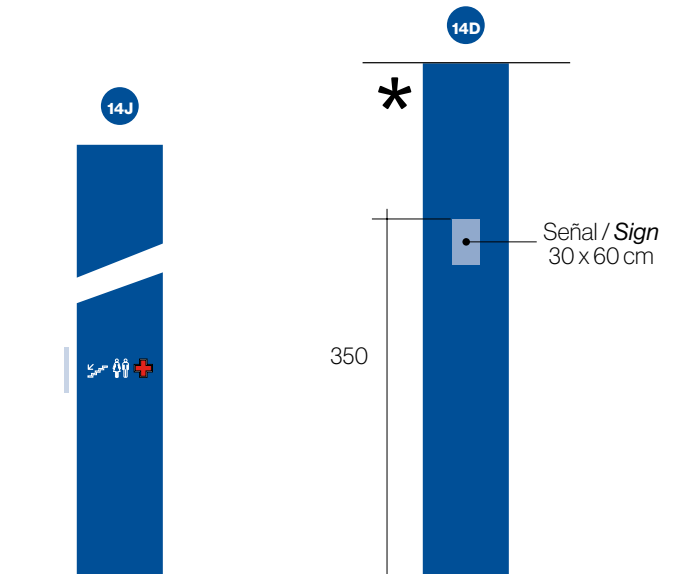

En caso de cubrir esta área, se tendrán que cubrir los costes de reemplazo del vinilo.

If branding this area, you would have to cover the cost of the vinyl's replacement.

Recomendamos no incluir información importante en la parte superior e inferior (11 cm).

We recommend not to include any important information on top & bottom areas (11 cm).

Todos los lados de 95cm tienen un perfil de aluminio en cada lado de 11cm

All sides 95cm have an aluminium profile on each side of 11cm

Dimensiones en cm / *Dimensions in cm*