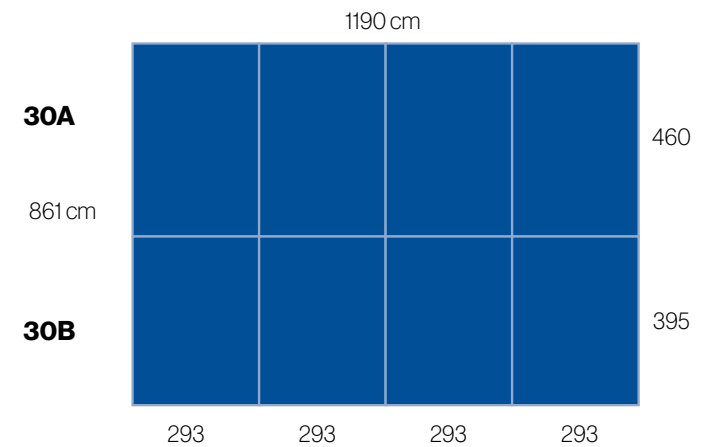

Especificaciones técnicas / Technical specifications

Vinilo inkjet / Inkjet vinyl:

A - 4 unidades cristales / 4 uts glasses of 293 x 460 cm (total 1190 x 861 cm)

B - 4 unidades cristals / 4 uts glasses of 293 x 395 cm (total 1190 x 861 cm)