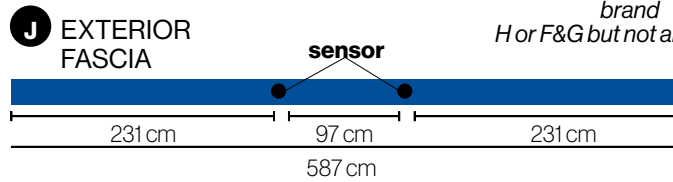

Dimensiones en cm / Dimensions in cm

245

295

Please note that when the event is live, the H windows are open and cover F and G. Therefore, we recommend to brand H or F&G but not all of them.

Cubre todo el cristal
Covering the whole glass