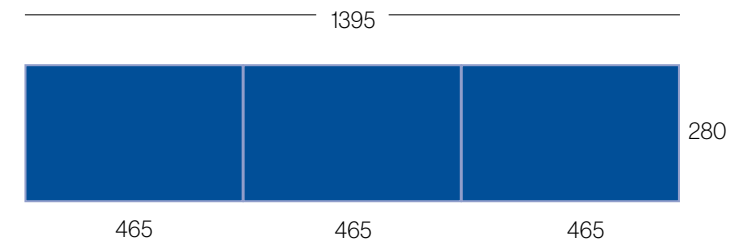

11.3 Exterior & interior

3 cristales / 3 window glasses: 465 x 280 cm (total 1395 x 280 cm)

Los vinilos interiores y exteriores se montan desde el exterior. Hay que tener en cuenta los perfiles de aluminio de 5cm entre los cristales en el momento de preparar la creatividad para el interior.

Please note that, although both interior and exterior vinyls are placed from the outside, there are two units of 5 cm aluminium profiles between the glasses that should be taken into consideration when creating the artwork for the interior facing vinyls.

Dimensiones en cm / Dimensions in cm