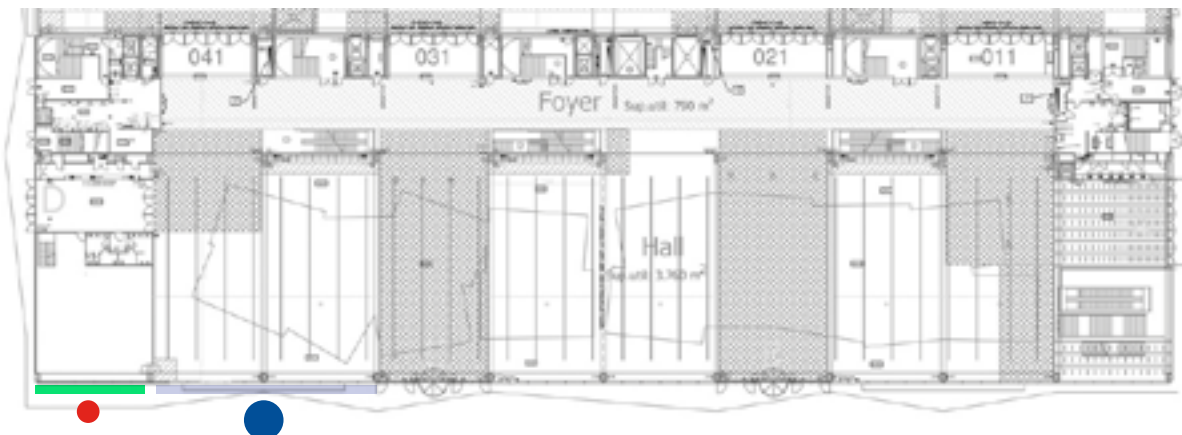

Especificaciones técnicas / Technical specifications

18 cristales: 245 x 295 cm

Perfil de aluminio de 5 cm entre cristales

■ 6 uts de cristales 245 x 295 cm Señalética ubicada en el exterior.

● En caso de cubrir esta área, se tendrán que cubrir los costes de reemplazo del vinilo.

12 cristales: 245 x 295 cm - Señalética ubicada en interior y exterior.

18 window glasses: 245 x 295 cm

5 cm aluminium profile between glasses

■ 6 uts of glass 245 x 295 cm signage placed on the outside

● In case of being interested in branding this area you would have to cover the costs of the solar protection vinyl's if it breaks when remove them.

12 window glasses: 245 x 295 cm - Signage placed inside & outside.

Recomendamos el uso de vinilo microperforado para los cristales con el fin de dejar pasar la luz. Consultar tarifas.

We strongly recommend the use of microperforated vinyl for the windows. Rates to be checked.

Dimensiones en cm / Dimensions in cm