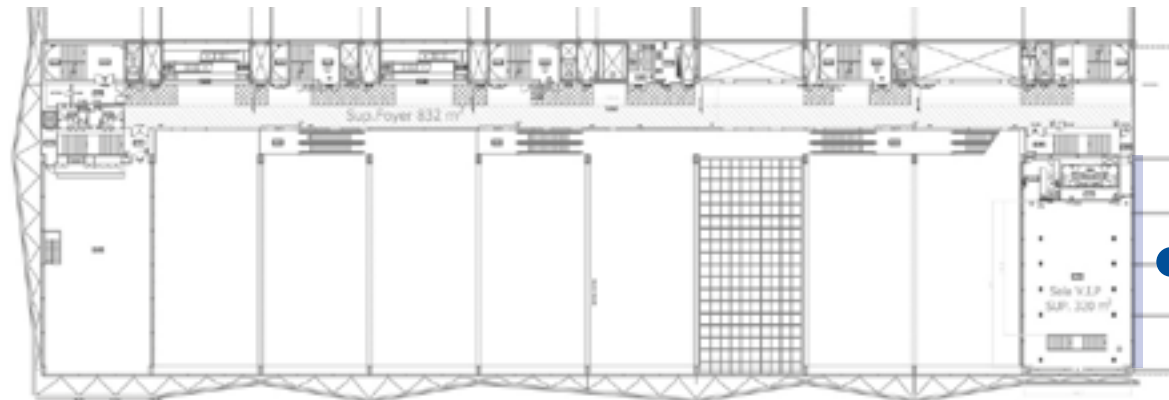

Especificaciones técnicas / Technical specifications

16 cristales: 174 x 295 cm
(Perfil de aluminio de 5 cm entre cristales)
16 window glasses: 174 x 295 cm
(5 cm aluminium profile between glasses)