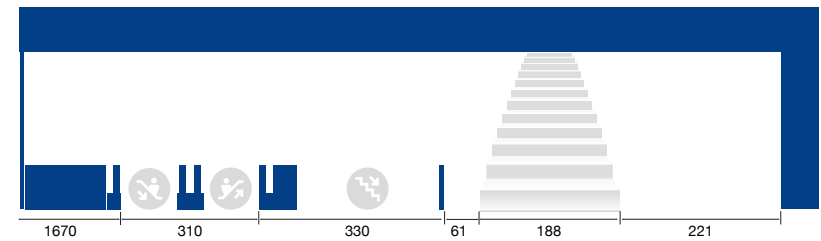

12.B Banner
2780 x 110 cm