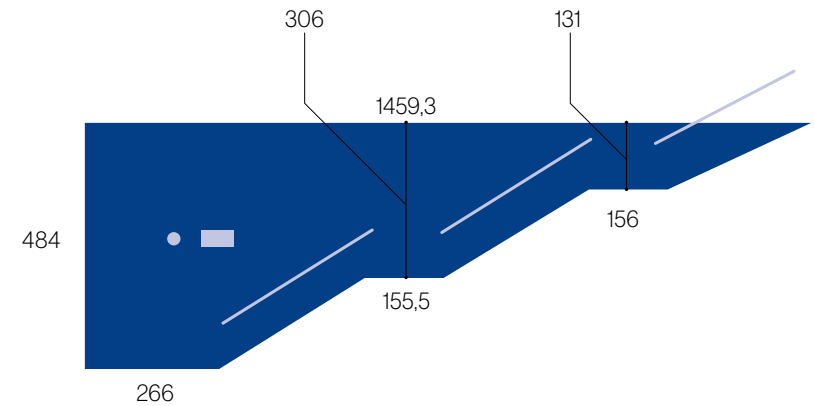

Especificaciones técnicas / Technical specifications

Vinilo inkjet: lateral de la escalera mecánica de acceso. 40 m² aprox. Solicitar plantilla base.

Inkjet vinyls: Side wall of the staircase access. 40 sqm approx. Ask for base template.