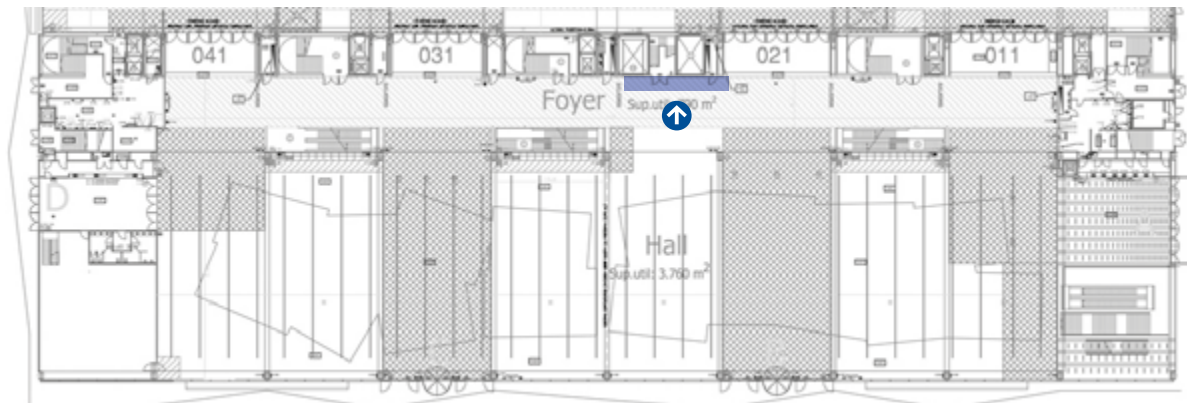

Recomendamos no incluir información importante en esta área.

We recommend not to include any important information on this area.

Dimensiones en cm / *Dimensions in cm*