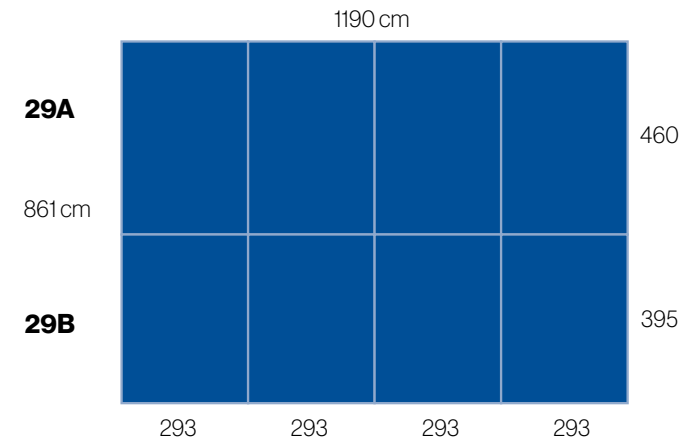

Especificaciones técnicas / Technical specifications

Vinilo inkjet / Inkjet vinyl:

A - 4 unidades cristales / 4 uts glasses of 293 x 460 cm (total 1190 x 861 cm)

B - 4 unidades cristals / 4 uts glasses of 293 x 395 cm (total 1190 x 861 cm)