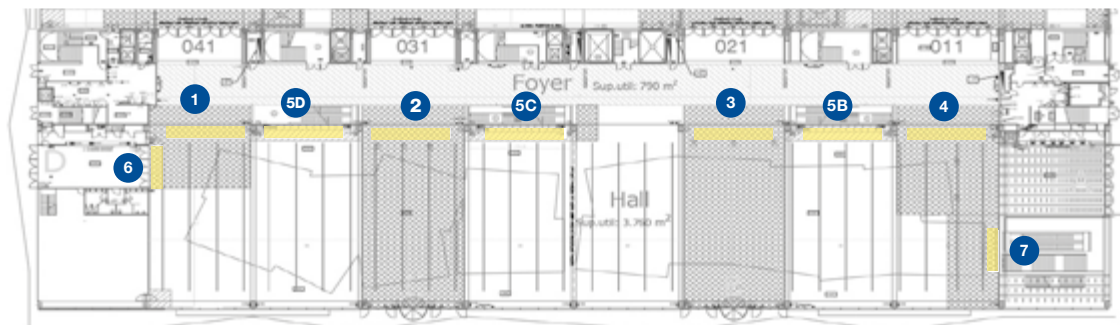

Recomendamos no incluir ninguna información importante en esta área (áreas superior e inferior de 11 cm).
We recommend not to include any important information on this rea (11cm top&bottom areas).

Dimensiones en cm / Dimensions in cm