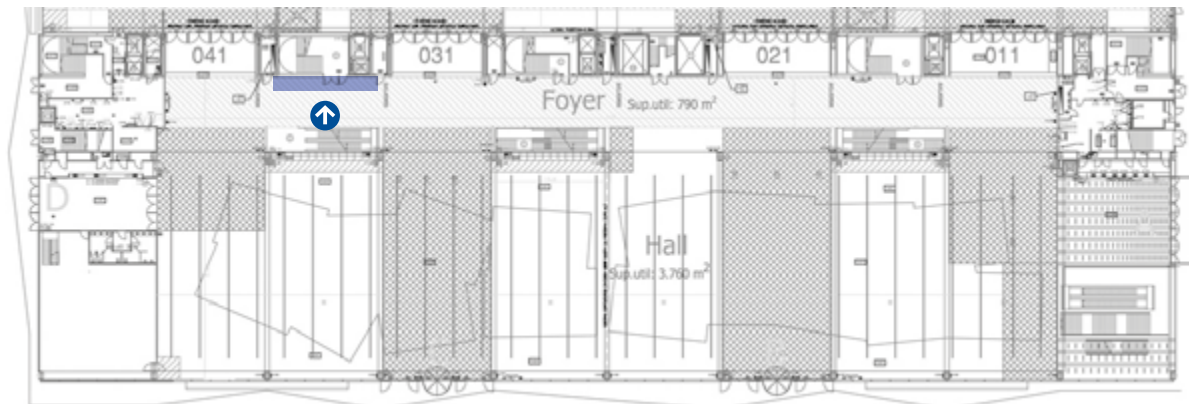

Recomendamos no incluir información importante en esta área.

We recommend not to include any important information on this area.

Dimensiones en cm / *Dimensions in cm*