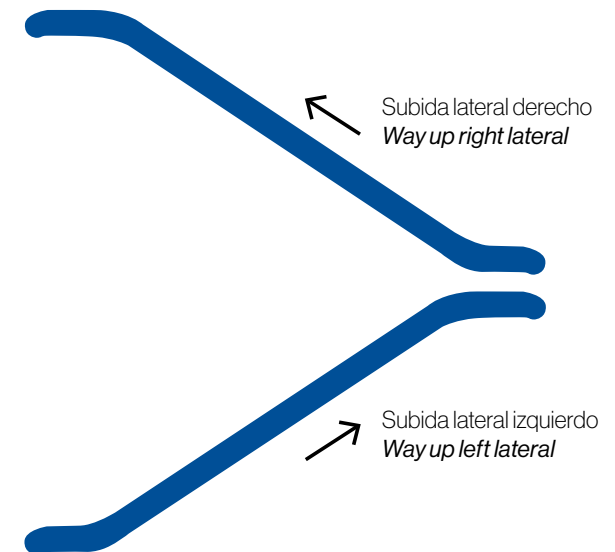

- 4 interior sides
- 1 side facing Cloackrom (ask for base template)

Dimensiones en cm / Dimensions in cm

**PO - Vestibulo**  
PO - Entrance Hall

**Marcos madera para banner tensado**  
Wooden frames to stretched banner