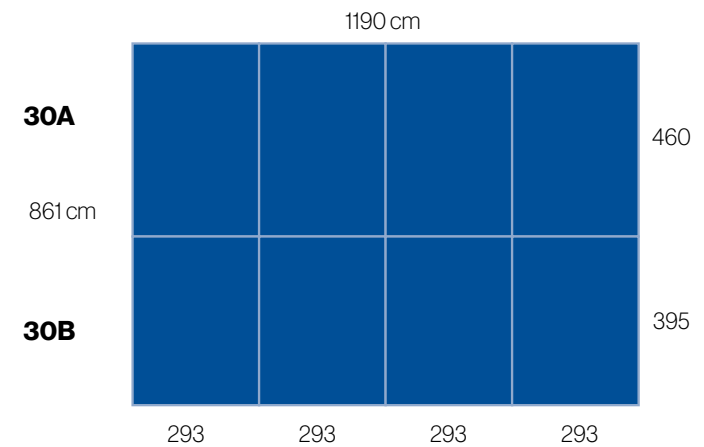

Especificaciones técnicas / Technical specifications

Vinilo inkjet / Inkjet vinyl:

A - 4 unidades cristales / 4 uts glasses of 293 x 460 cm (total 1190 x 861 cm)

B - 4 unidades cristals / 4 uts glasses of 293 x 395 cm (total 1190 x 861 cm)