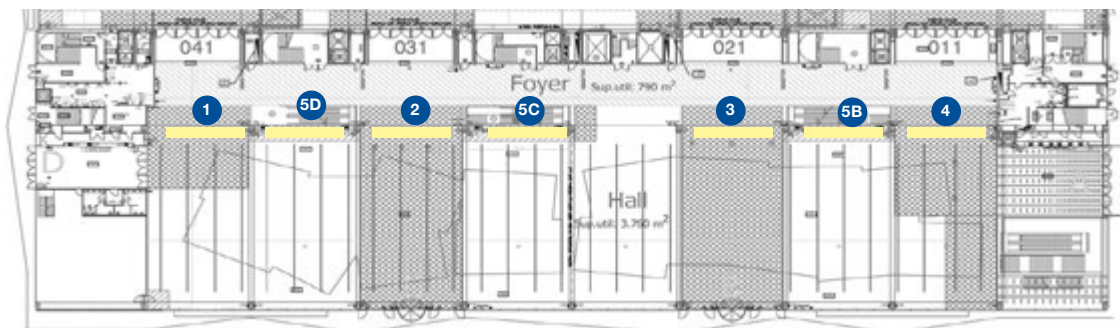

Dimensiones en cm / *Dimensions in cm*