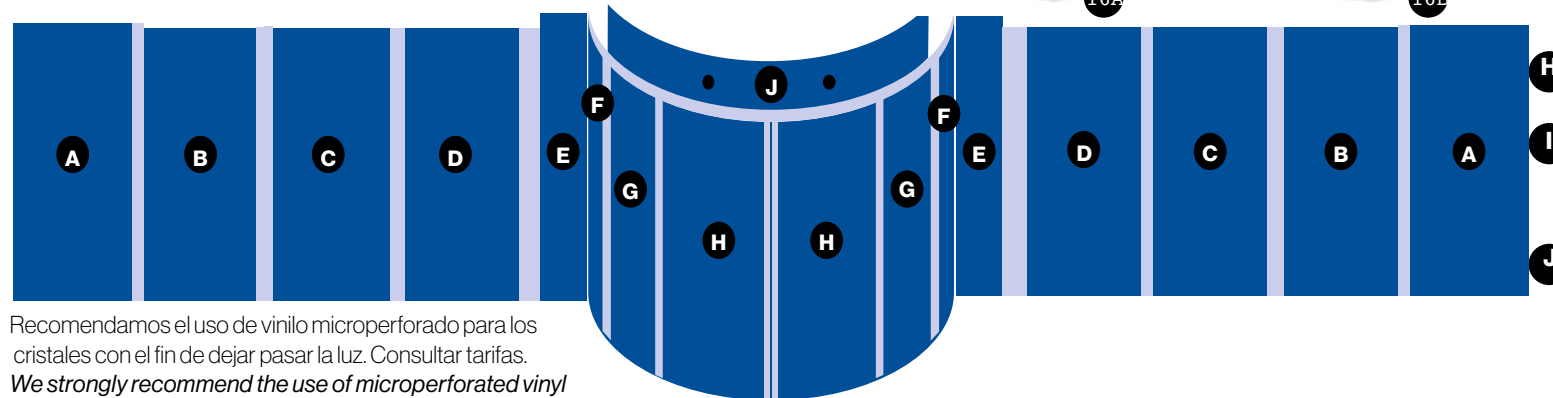

Perfiles puertas giratorias / Profiles revolving doors

- 6 cm profile between alasses F-G
- 7,5 cm profile between glasses G-H
- 15 cm profile between glasses H-H

Recomendamos el uso de vinilo microperforado para los cristales con el fin de dejar pasar la luz. Consultar tarifas. We strongly recommend the use of microperforated vinyl for the windows. Rates to be checked.