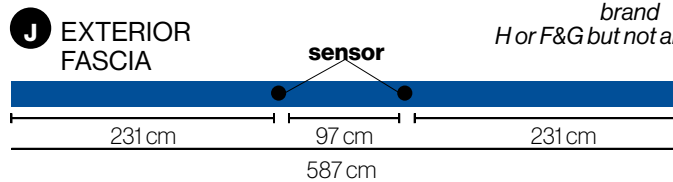

Dimensiones en cm / *Dimensions in cm*

**Especificaciones técnicas / Technical specifications**

250 x 200 cm.

3.1 Una cara 3.2 Dos caras / 3.1 Single or 3.2 Double sided

Recomendamos no incluir información importante en esta área.

Dimensiones en cm / Dimensions in cm

245

295

Please note that when the event is live, the H windows are open and cover F and G. Therefore, we recommend to brand H or F&G but not all of them.

**Cristales / Glasses**