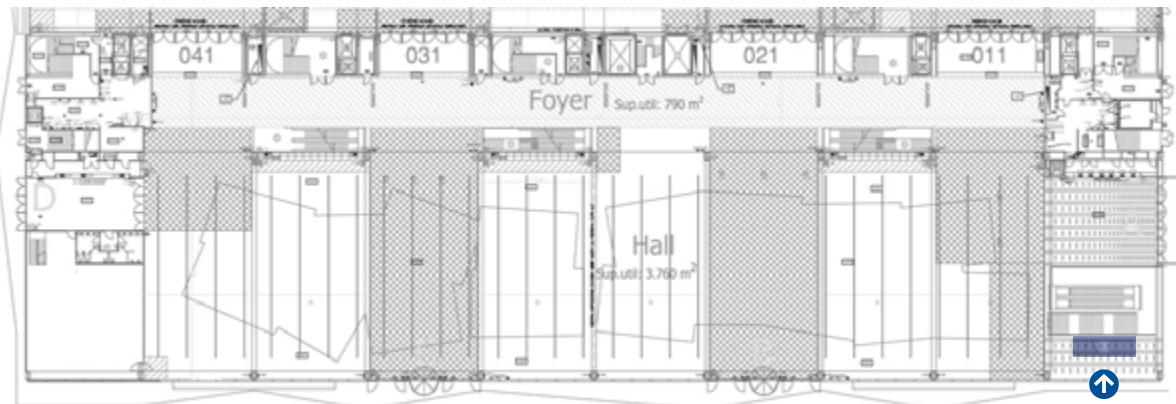

Dimensiones en cm / *Dimensions in cm*