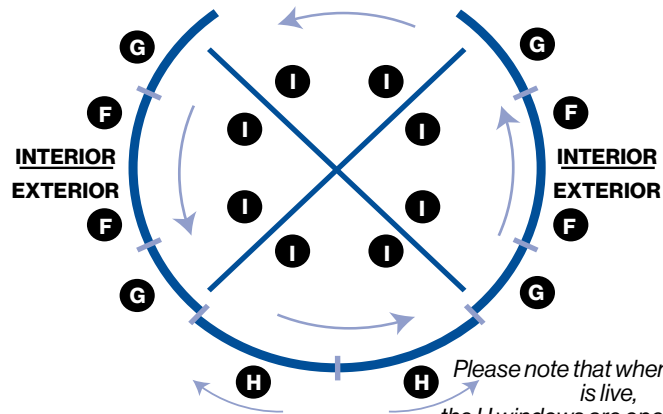

Please note that when the event is live, the H windows are open and cover F and G. Therefore, we recommend to brand H or F&G but not all of them.