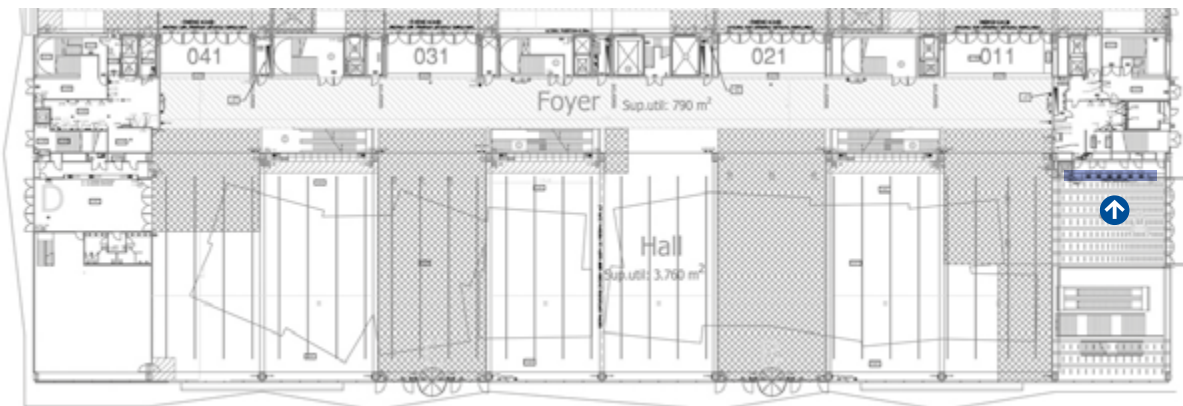

Especificaciones técnicas / Technical specifications

Forex inkjet / *Inkjet forex*
1410 x 290 cm

23A Frontis / *Fascia*

23B Trasera / *Backwall*

23C Mostrador / *Front counter*

Recomendamos no incluir ninguna información importante en este área.
We recommend not to include any important information on this area

Dimensiones en cm / *Dimensions in cm*