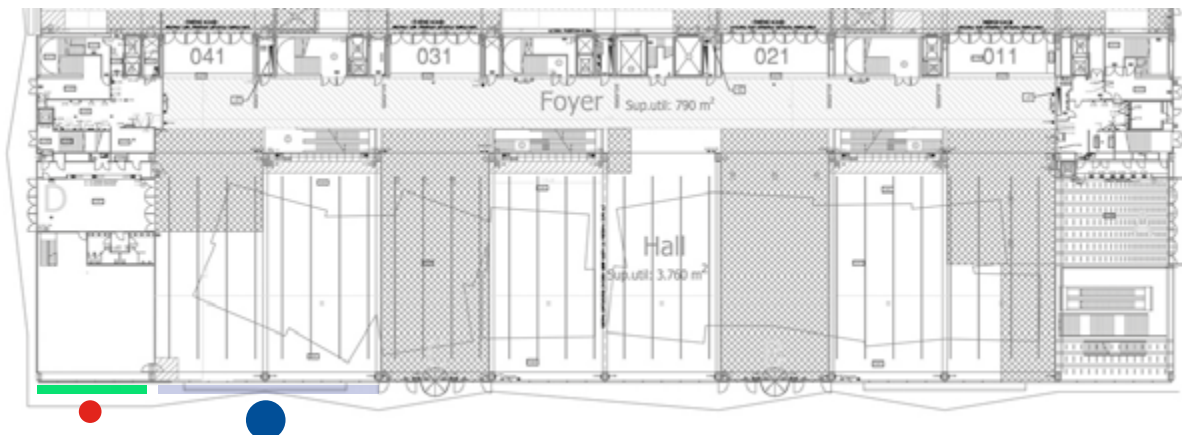

Especificaciones técnicas / Technical specifications

18 cristales: 245 x 295 cm

Perfil de aluminio de 5 cm entre cristales

■ 6 uts de cristales 245 x 295 cm Señalética ubicada en el exterior.

● En caso de cubrir esta área, se tendrán que cubrir los costes de reemplazo del vinilo.

12 cristales: 245 x 295 cm - Señalética ubicada en interior y exterior.

18 window glasses: 245 x 295 cm

5 cm aluminium profile between glasses

■ 6 uts of glass 245 x 295 cm signage placed on the outside

● In case of being interested in branding this area you would have to cover the costs of the solar protection vinyl's if it breaks when remove them.

12 window glasses: 245 x 295 cm - Signage placed inside & outside.

Recomendamos el uso de vinilo microperforado para los cristales con el fin de dejar pasar la luz. Consultar tarifas.

We strongly recommend the use of microperforated vinyl for the windows. Rates to be checked.

Dimensiones en cm / Dimensions in cm