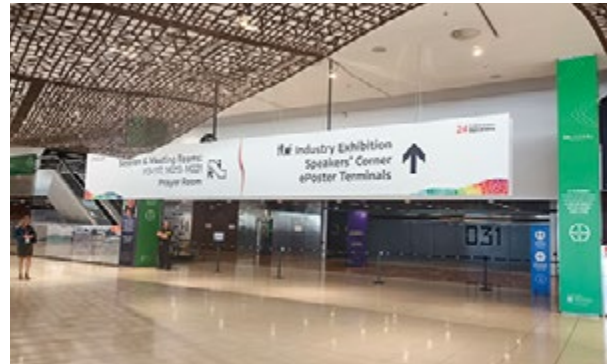

**This box covers a sensor that is on the wall and cannot be removed**

Dimensiones en cm / Dimensions in cm

**Especificaciones técnicas / Technical specifications**

01\_ Wooden frame  
in front of entrance 041  
(one or two units front/back)  
Size: 1300 x 110 cm