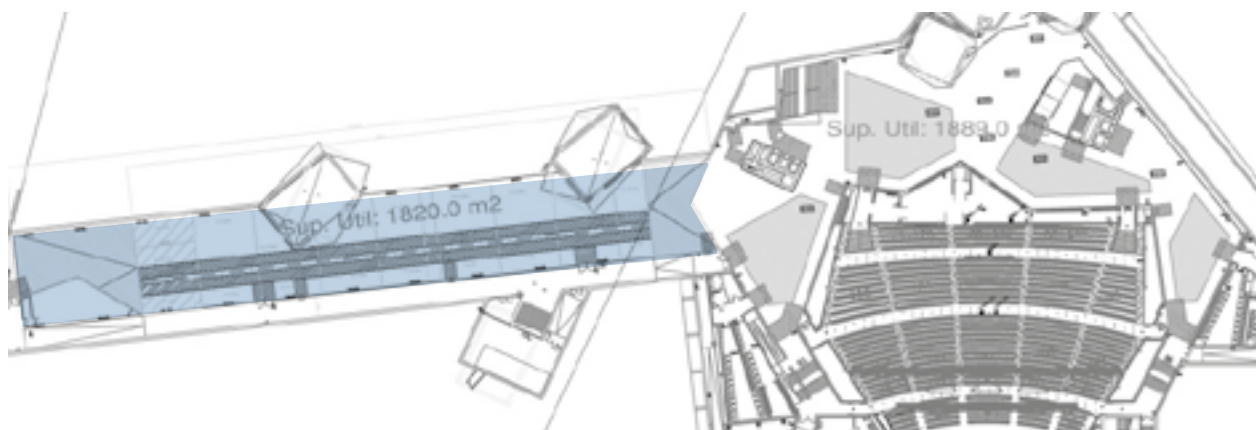

240 cm de altura, largo a determinar

*240 cm height per length to be determined*

240 cm

Variable

To be placed anywhere of the Rambla Auditorium's premises

*To be placed anywhere of the Rambla Auditorium's premises*