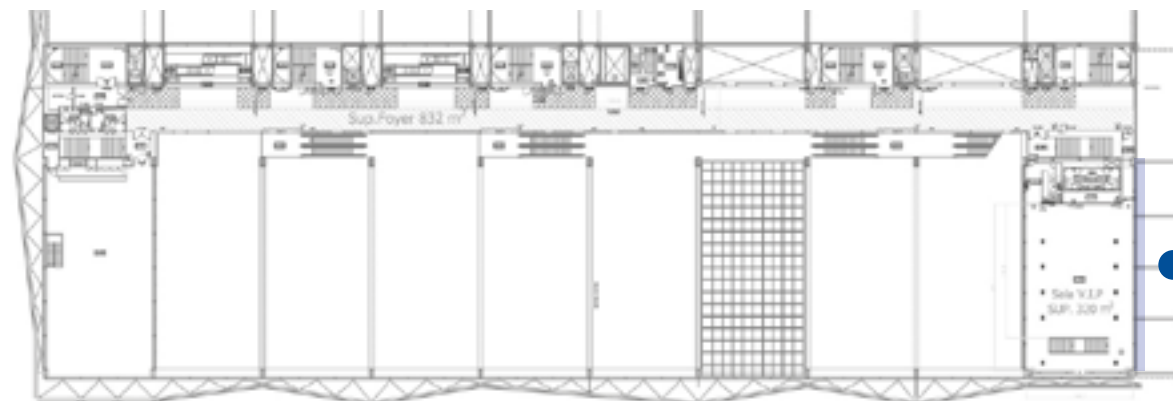

Especificaciones técnicas / Technical specifications

16 cristales: 174 x 295 cm
(Perfil de aluminio de 5 cm entre cristales)
16 window glasses: 174 x 295 cm
(5 cm aluminium profile between glasses)