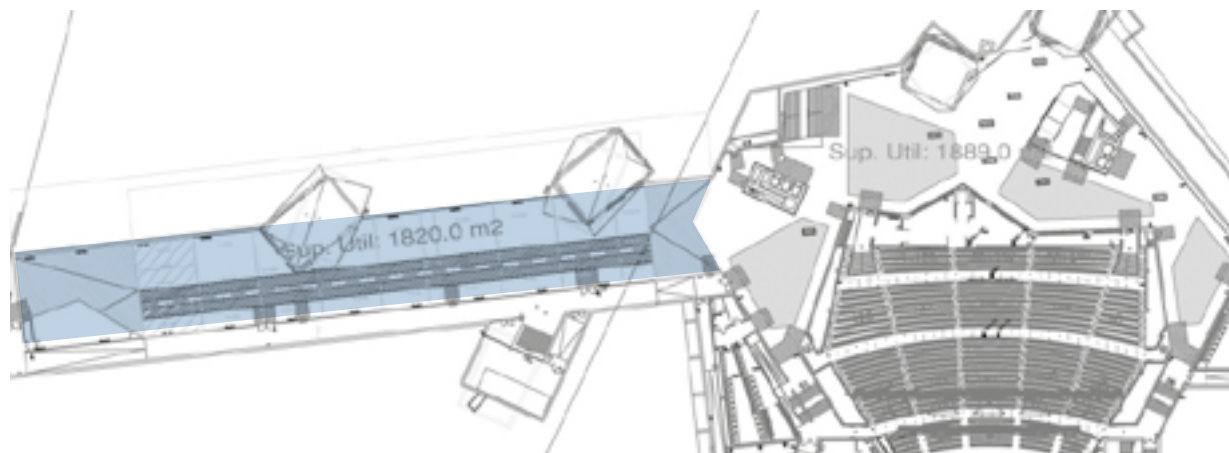

Dimensiones en cm / *Dimensions in cm*