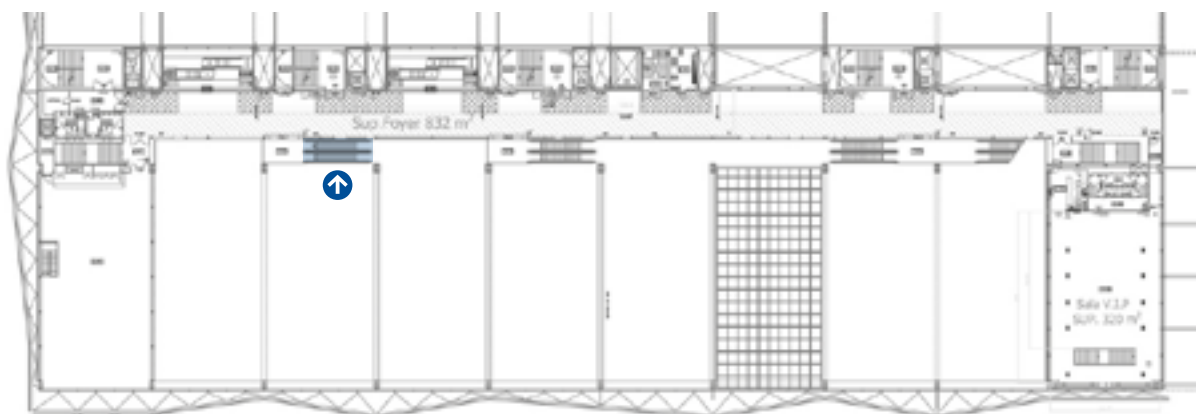

Especificaciones técnicas / Technical specifications

Vinilo inkjet / Inkjet vinyl

- A - Left Side: 99 x 97 cm
- B - Center: 881 x 97 cm
- C - Right Side: 250 x 97 cm

Recomendamos no incluir información importante en esta área.

We recommend not to include any important information on this area.

Dimensiones en cm / Dimensions in cm