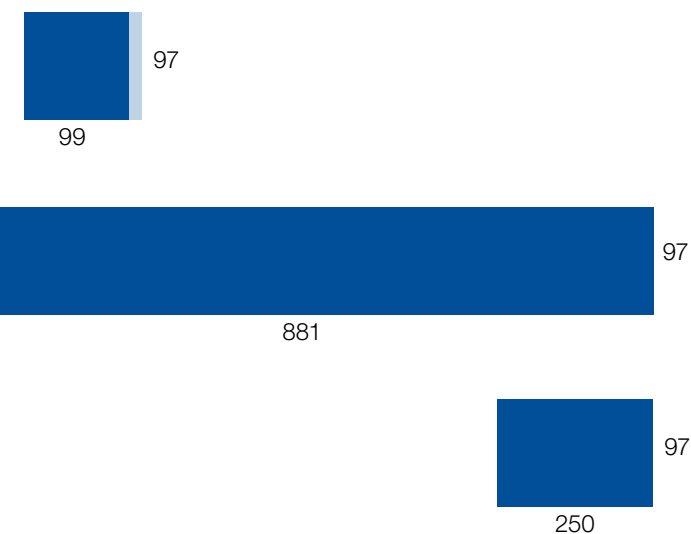

We recommend not to include any important information on this area.

Dimensiones en cm / Dimensions in cm

Especificaciones técnicas / Technical specifications

Vinilo inkjet / Inkjet vinyl

- A - Left Side: 99 x 97 cm
- B - Center: 881 x 97 cm
- C - Right Side: 250 x 97 cm