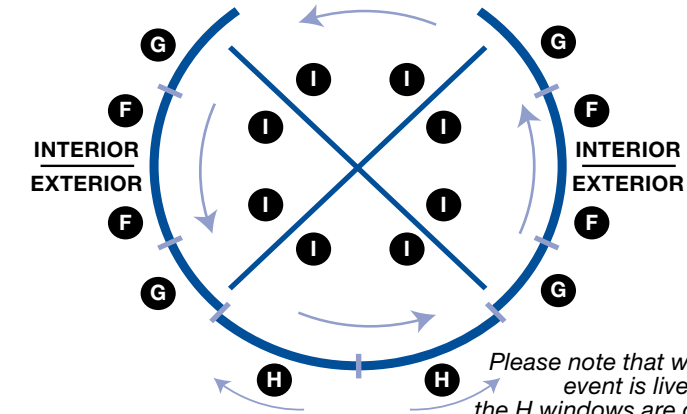

11 cm profile between glasses A-B

15 cm profile between alasses B-C

11 cm profile between alasses C-D

22.5 cm profile between alasses D-E

**Perfiles puertas giratorias / Profiles revolving doors**

6 cm profile between alasses F-G

7,5 cm profile between glasses G-H

15 cm profile between glasses H-H

Please note that when the event is live, the H windows are open and cover F and G. Therefore, we recommend to brand H or F&G but not all of them.