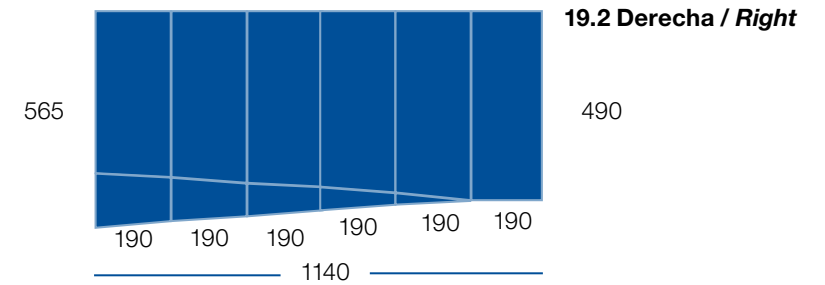

Especificaciones técnicas / Technical specifications

En caso de vinilar el área con el signo "Auditori", se tendrá que cubrir los costes de reemplazo del vinilo.

In case of being interested in branding the area with the "Auditori" sign, you would have to cover the costs of the vinyl's replacement.

Dimensiones en cm / Dimensions in cm