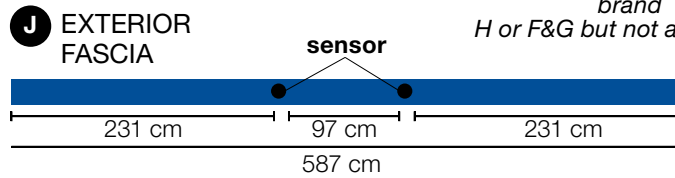

Glasses
A_111 X 222 cm
Interior visible
zone:84 cm

Dimensiones en cm / Dimensions in cm