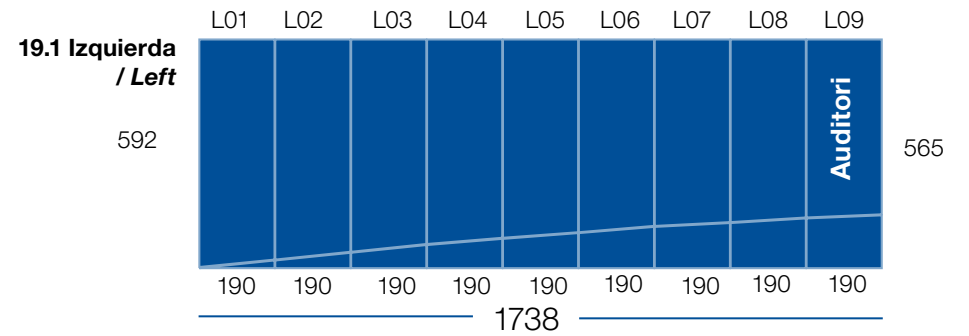

Especificaciones técnicas / Technical specifications

En caso de vinilar el área con el signo "Auditori", se tendrá que cubrir los costes de reemplazo del vinilo.

In case of being interested in branding the area with the "Auditori" sign, you would have to cover the costs of the vinyl's replacement.

Dimensiones en cm / Dimensions in cm