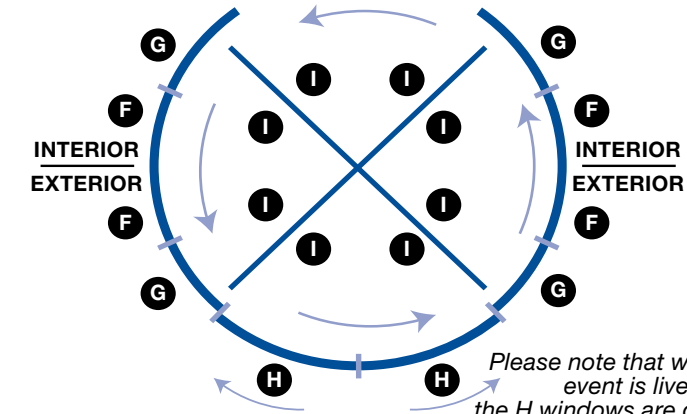

**J** 587 x 22 cm (exterior)    **J** 570 x 23 cm (interior)

**Perfiles / Profiles**

11 cm profile between glasses A-B

15 cm profile between alasses B-C

11 cm profile between alasses C-D

22.5 cm profile between alasses D-E

**Perfiles puertas giratorias /  
Profiles revolving doors**

6 cm profile between alasses F-G

7,5 cm profile between glasses G-H

15 cm profile between glasses H-H

Please note that when the event is live, the H windows are open and cover F and G. Therefore, we recommend to brand H or F&G but not all of them.