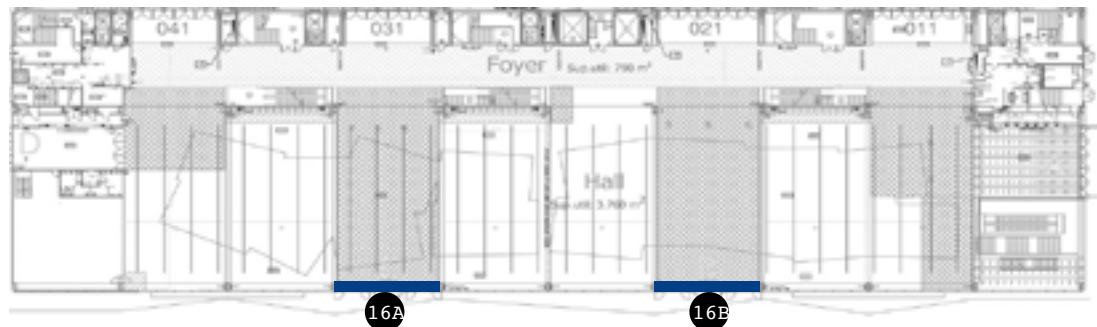

Glasses
A_111 X 222 cm
Interior visible
zone:84 cm

Dimensiones en cm / Dimensions in cm