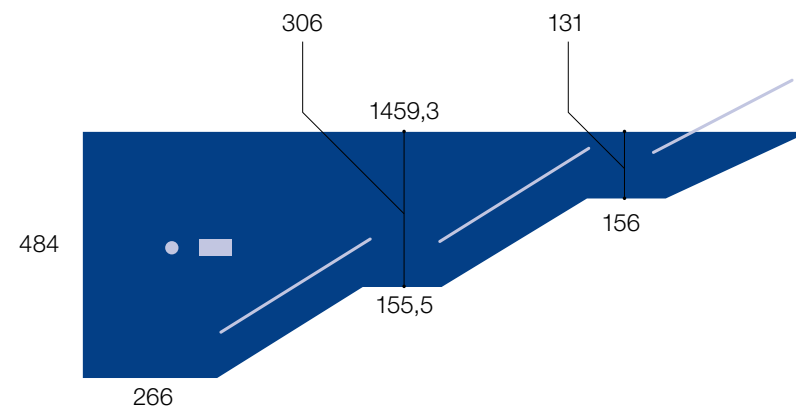

Especificaciones técnicas / Technical specifications

Vinilo inkjet: lateral de la escalera mecánica de acceso.
40 m² aprox. Solicitar plantilla base.

Inkjet vinyls: Side wall of the staircase access.
40 sqm approx. Ask for base template.