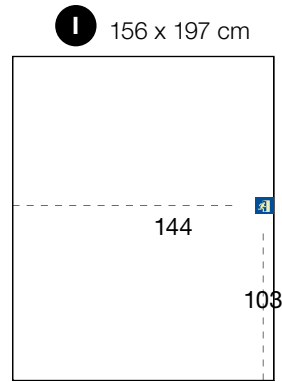

12 window glasses: 245 x 295 cm - Signage placed inside & outside.

Dimensiones en cm / Dimensions in cm

**Cristales / Glasses**

**A** 111 x 222 cm    **D** 111 x 222 cm

**B** 107 x 220 cm    **E** 43 x 230 cm

**J** 587 x 22 cm (exterior)    **J** 570 x 23 cm (interior)

**Perfiles / Profiles**

11 cm profile between glasses A-B

15 cm profile between alasses B-C

11 cm profile between alasses C-D

22.5 cm profile between alasses D-E

**Perfiles puertas giratorias /  
Profiles revolving doors**

6 cm profile between alasses F-G

7,5 cm profile between glasses G-H

15 cm profile between glasses H-H

Please note that when the event is live, the H windows are open and cover F and G. Therefore, we recommend to brand H or F&G but not all of them.

Dimensiones en cm / Dimensions in cm

**Cristales / Glasses**

**A** 111 x 222 cm    **D** 111 x 222 cm

**B** 107 x 220 cm    **E** 43 x 230 cm

**C** 107 x 220 cm

**Cristales para puertas giratorias / Glasses revolving doors**