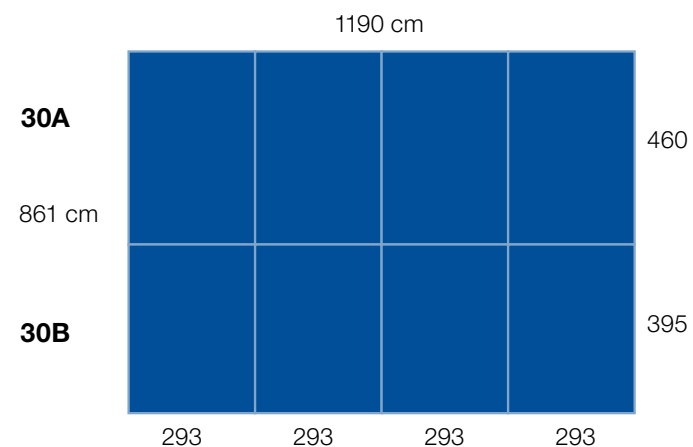

Especificaciones técnicas / Technical specifications

Vinilo inkjet / *Inkjet vinyl*:

A - 4 unidades cristales / *4 uts glasses of 293 x 460 cm*
(total 1190 x 861 cm)

B - 4 unidades cristals / *4 uts glasses of 293 x 395 cm*
(total 1190 x 861 cm)