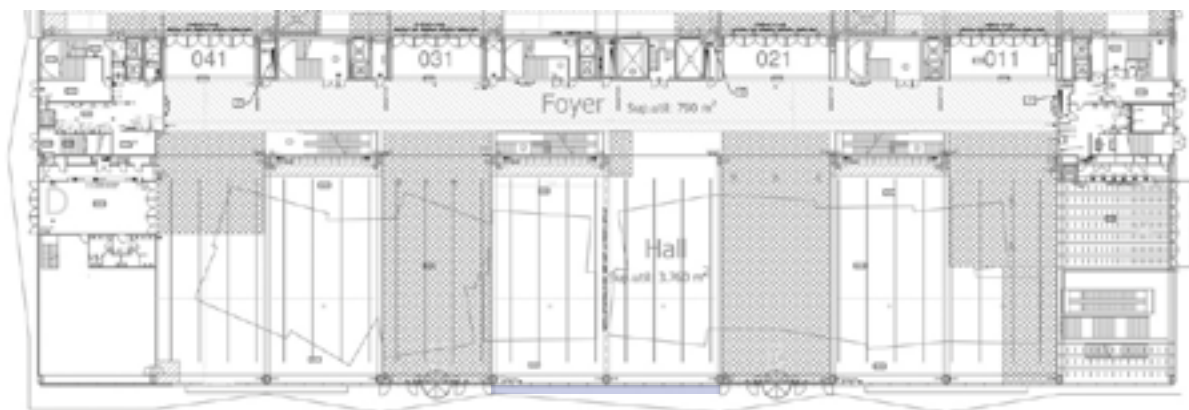

Especificaciones técnicas / Technical specifications

12 cristales: 245 x 295 cm
señalética ubicada en interior y exterior
(Perfil de aluminio de 5 cm entre cristales)

12 window glasses: 245 x 295 cm
signage placed on the inside & outside
(5 cm aluminium profile between glasses)

Dimensiones en cm / Dimensions in cm