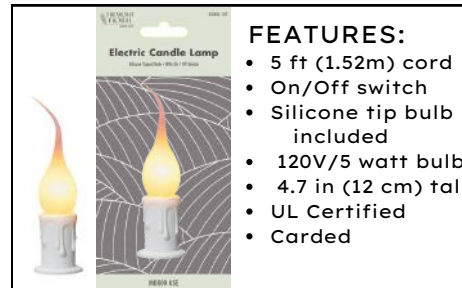

ES60-104 10" Silicone
Min 6 pcs
Case 48 pcs

ES60-105 8.5"Silicone
Min 6 pcs
Case 48 pcs

1. **FEATURES:**
2. 5 ft (1.52m) cord
   - On/Off switch
   - Silicone tip bulb included
   - 120V/5 watt bulb
   - 4.7 in (12 cm) tall
   - UL Certified
   - Carded

ES60-107 4.7" Silicone
Min 6 pcs
Case 72 pcs