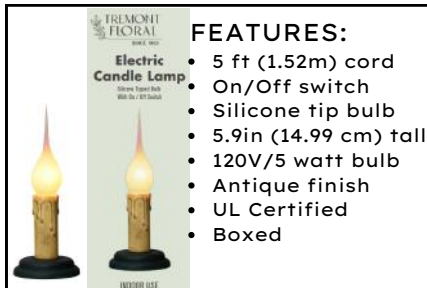

ES60-103 7"Regular bulb
Min 6 pcs
Case 48 pcs

ES60-104 10" Silicone
Min 6 pcs
Case 48 pcs

1. **FEATURES:**
2. 5 ft (1.52m) cord
   - On/Off switch
   - Silicone tip bulb
   - 5.9in (14.99 cm) tall
   - 120V/5 watt bulb
   - Antique finish
   - UL Certified
   - Boxed

ES60-106 6.1"Silicone
Min 6 pcs
Case 48 pcs