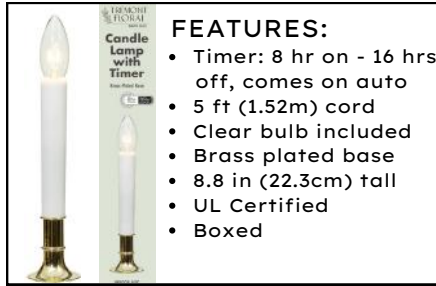

1. **FEATURES:**
2. Timer: 8 hr on - 16 hrs off, comes on auto
   - 5 ft (1.52m) cord
   - Clear bulb included
   - Brass plated base
   - 8.8 in (22.3cm) tall
   - UL Certified
   - Boxed

ES60-052 Auto Timer
Min 6 pcs
Case 48 pcs