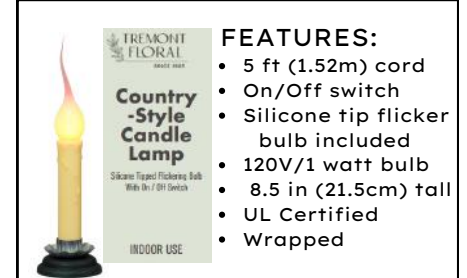

1. **FEATURES:**
2. 5 ft (1.52m) cord
   - On/Off switch
   - Silicone tip flicker bulb included
   - 120V/1 watt bulb
   - 8.5 in (21.5cm) tall
   - UL Certified
   - Wrapped