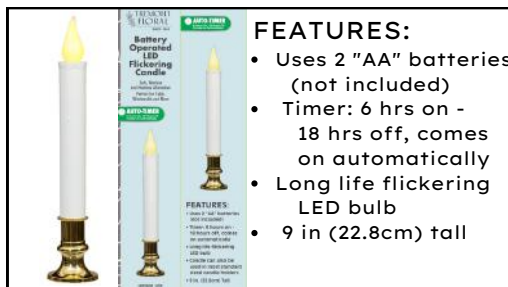

BATTERY OPERATED CANDLE LAMP

1. **FEATURES:**
2. Uses 2 "AA" batteries (not included)
   - Timer: 6 hrs on - 18 hrs off, comes on automatically
   - Long life flickering LED bulb
   - 9 in (22.8cm) tall

**ES60-102
Battery Operated
LED Flickering Candle**
Min 6 pcs
Case 12 pcs