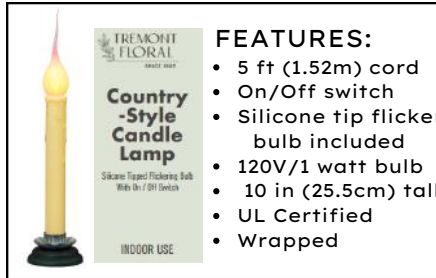

1. **FEATURES:**
2. 5 ft (1.52m) cord
   - On/Off switch
   - Silicone tip flicker bulb included
   - 120V/1 watt bulb
   - 10 in (25.5cm) tall
   - UL Certified
   - Wrapped