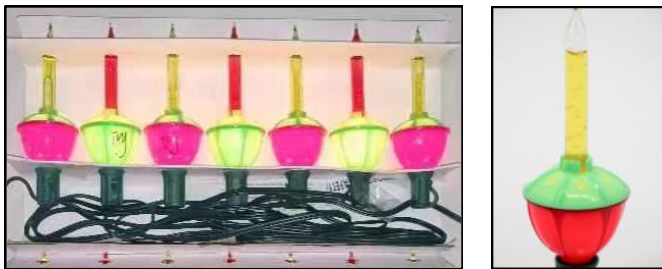

VINTAGE BUBBLE LIGHTS

LU-67331

- Electric
- 7 count Vintage look Bubble Lights
- Indoor/Outdoor
- 12ft length with 24" spacing
- Packed in Printed Window Box