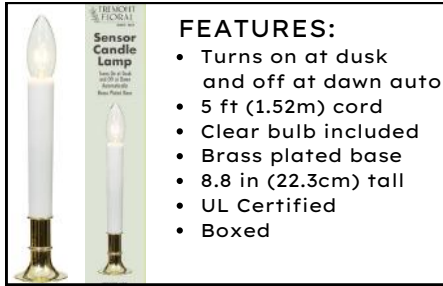

CANDLE LAMPS

ELECTRIC LIGHTING

ELECTRIC CANDLE LAMPS

1. **FEATURES:**
2. Turns on at dusk and off at dawn auto
   - 5 ft (1.52m) cord
   - Clear bulb included
   - Brass plated base
   - 8.8 in (22.3cm) tall
   - UL Certified
   - Boxed

ES60-051 Electric Sensor
Min 6 pcs
Case 48 pcs