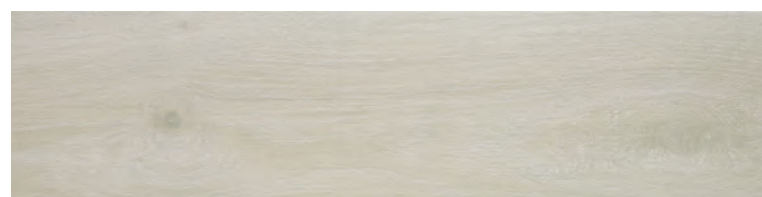

Ess. Outi Arce 25x100

Ess. Outi

Woods

Ess. Outi Gris

Ess. Outi Arce

Ess. Outi Roble

Formatos / Formats

Piezas complementarias / Complementary Tiles / Pièces Complémentaires

RODAPIÉ	PELDAÑO	PELDAÑO ROMADO / RANURADO

Ess. Outi Natural

Ess. Outi Moka

Formato	Pz/cj	Pz/pl	M ² /cj	M ² /pl	Cj/pl	Kg/cj	Kg/Total
25x100	6	216	1,50	54	36	28,50	1046
Porcelain	25x100 9.84"x39.37"						