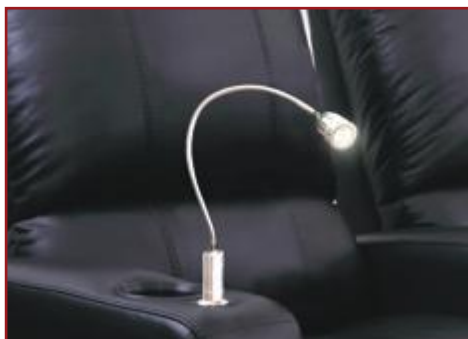

BLACK SWIVEL TABLE

GLASS SWIVEL TABLE

WALNUT WOOD TABLE

ALUMINUM SWIVEL TABLE

LED FLEX LIGHT

CIGAR & CIGARETTE BASIN

REMOVABLE STORAGE ARM

REMOVABLE ARM