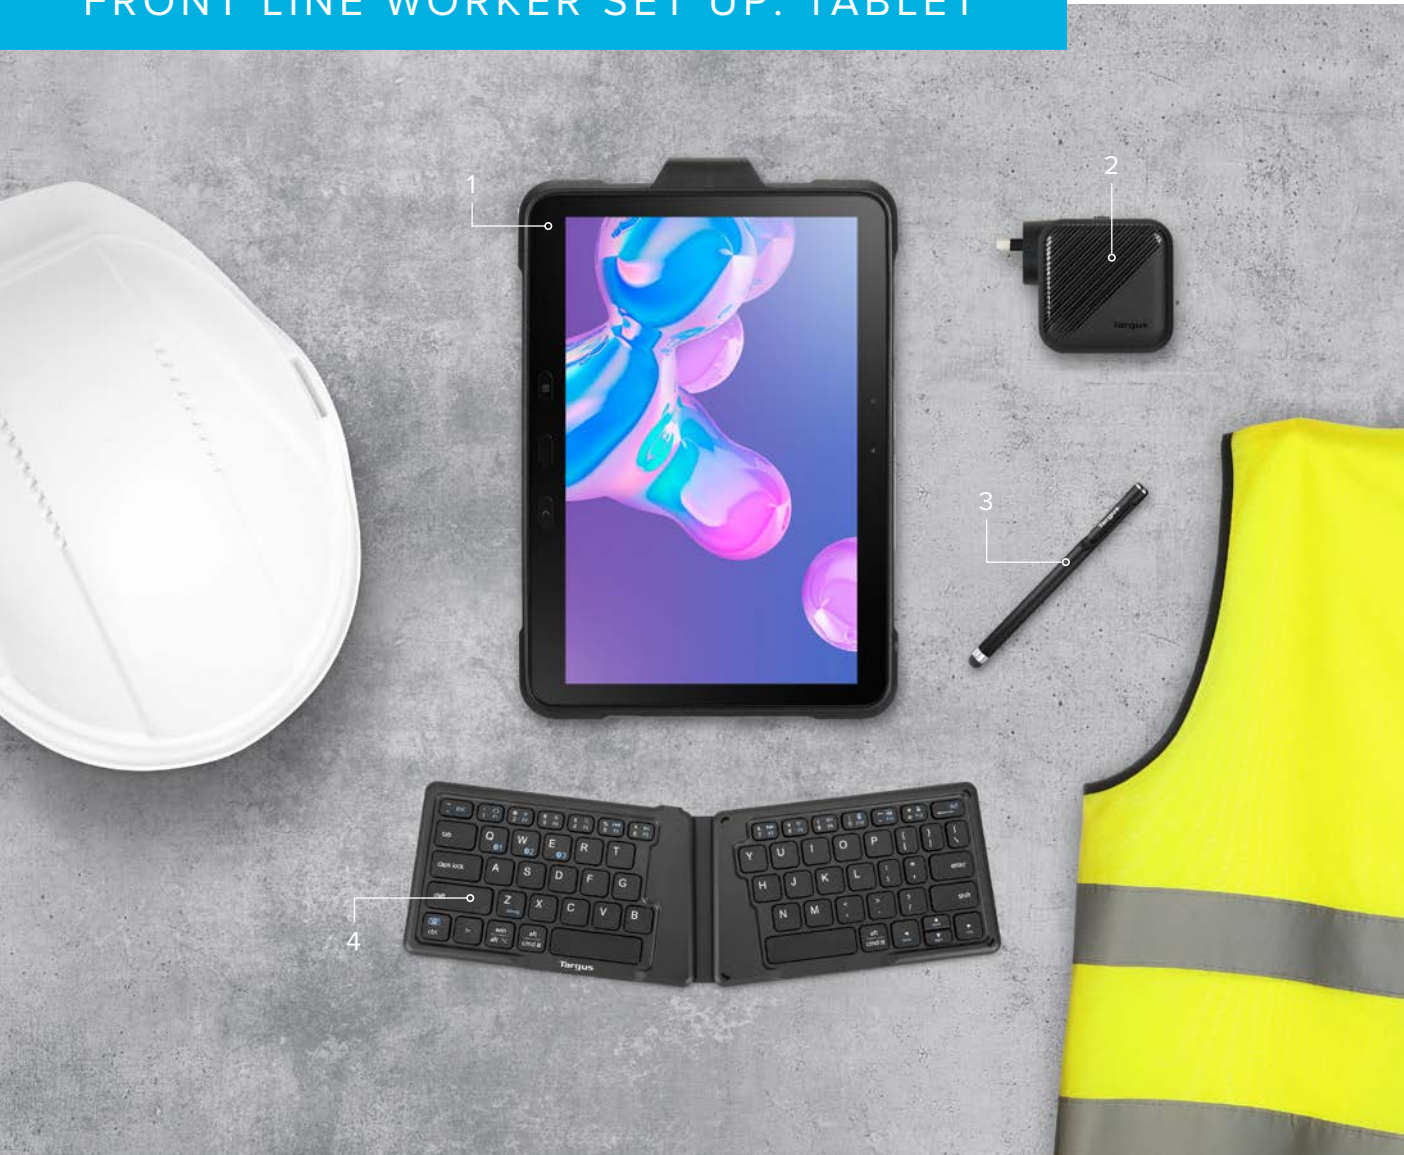

FRONT LINE WORKER SET UP: TABLET

1. **Field-Ready Tablet Case for Samsung Galaxy Tab Active Pro**
  THD501GLZ
2. **65W USB-C GaN Wall Charger with World-Friendly Adapters**
  APA803GL
3. **Smooth Glide Slim Stylus**
  AMM166AU
4. **Antimicrobial Folding Ergo Bluetooth® Keyboard**
  AKF003US

ADD A BAG
15.6" CityGear 3®
Convertible Backpack
TCG661GL