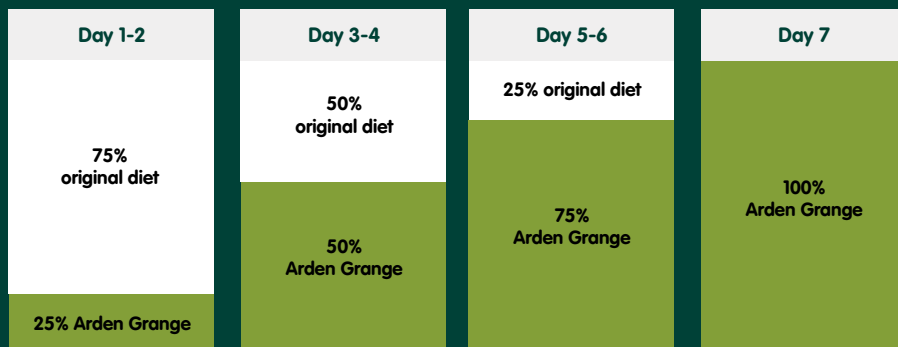

Changing to Arden Grange

For a successful diet change, we recommend following the feeding pattern below. The daily feeding volume may be split into two feeds or more (our dry dog and cat food may be fed dry or with warm water added). A longer or shorter introductory period may be undertaken if necessary.