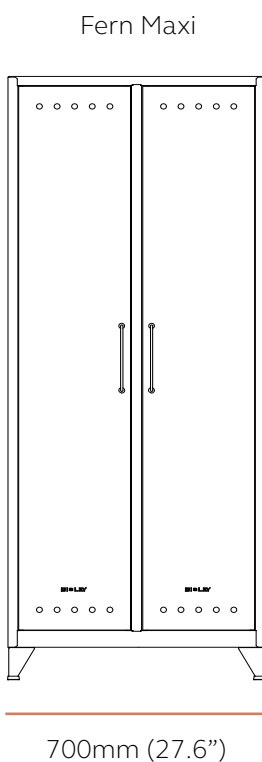

Range Overview

Fern Mini, Cabby and Middle are 400mm (15.7") deep.
Fern Locker and Maxi are 510mm (20.1") deep.

Fern Lockers

H: 1800mm (70.9") W: 380mm (15") D: 510mm (20.1")

Product Code	Description
FLSS51	Fern Locker with three fixed shelves
FLSC51	Fern Locker with clothes rail and one fixed shelf

FLSS51

Fern Maxi

H: 1800mm (70.9") W: 700mm (27.6") D: 510mm (20.1")

Product Code	Description
FLDW51	Fern Maxi double wardrobe with clothes rail and one fixed shelf

FLDW51

Fern Middle

H: 1100mm (43.3") W: 800mm (31.5") D: 400mm (15.7")

Top compartment: 220mm (8.7")
Middle compartment: 288mm (11.3")
Bottom compartment: 363mm (14.3")

Internal width: 327mm (12.9")
 Internal depth: 389mm (15.3")

Top compartment: 275mm (10.8")
 Bottom compartment: 250mm (9.8")

Internal width: 1087mm (42.7")
 Internal depth: 389mm (15.3")

Top compartment: 272mm (10.7")
 Bottom compartment: 250mm (9.8")

Internal width: 647mm (25.5")
 Internal depth: 488mm (19.2")

Top compartment: 200mm (7.9")
 Bottom compartment: 1398mm (55")