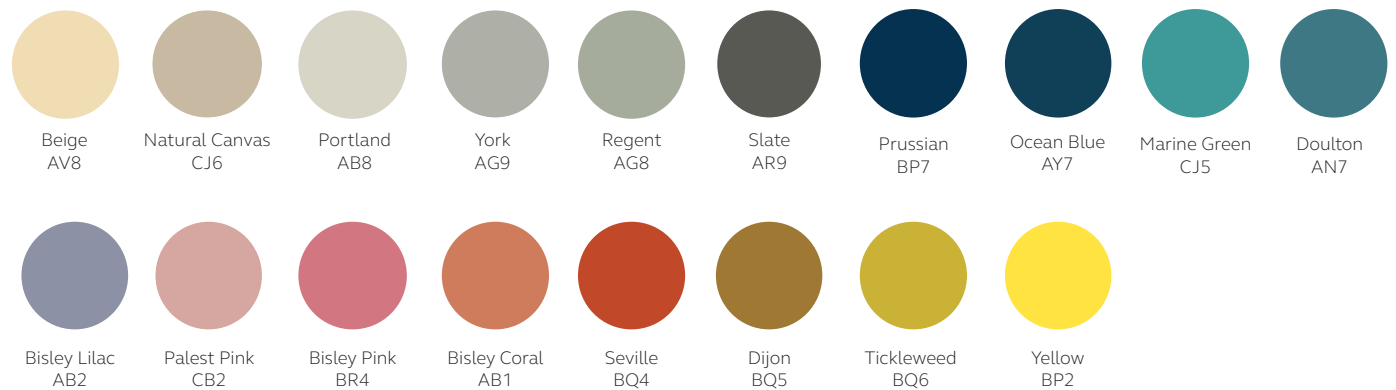

Additional information

Please note: All Fern feet will require assembly on site.

Please note: All Fern locker internal shelves are fixed.