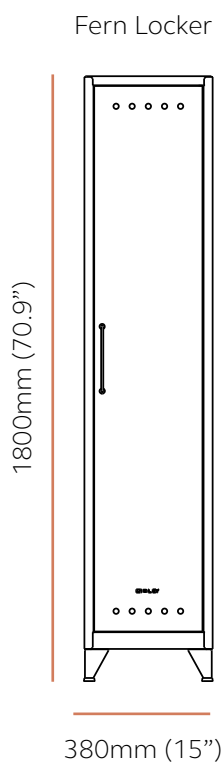

Range Overview

Fern Mini, Cabby and Middle are 400mm (15.7") deep.
Fern Locker and Maxi are 510mm (20.1") deep.

Fern Lockers

H: 1800mm (70.9") W: 380mm (15") D: 510mm (20.1")

Product Code	Description
FLSS51	Fern Locker with three fixed shelves
FLSC51	Fern Locker with clothes rail and one fixed shelf

FLSS51

Fern Maxi

H: 1800mm (70.9") W: 700mm (27.6") D: 510mm (20.1")

Product Code	Description
FLDW51	Fern Maxi double wardrobe with clothes rail and one fixed shelf

FLDW51

Fern Middle

H: 1100mm (43.3") W: 800mm (31.5") D: 400mm (15.7")

Top compartment: 220mm (8.7")
Middle compartment: 288mm (11.3")
Bottom compartment: 363mm (14.3")

Internal width: 327mm (12.9")
 Internal depth: 389mm (15.3")

Top compartment: 275mm (10.8")
 Bottom compartment: 250mm (9.8")

Internal width: 1087mm (42.7")
 Internal depth: 389mm (15.3")

Top compartment: 272mm (10.7")
 Bottom compartment: 250mm (9.8")

Internal width: 647mm (25.5")
 Internal depth: 488mm (19.2")

Top compartment: 200mm (7.9")
 Bottom compartment: 1398mm (55")