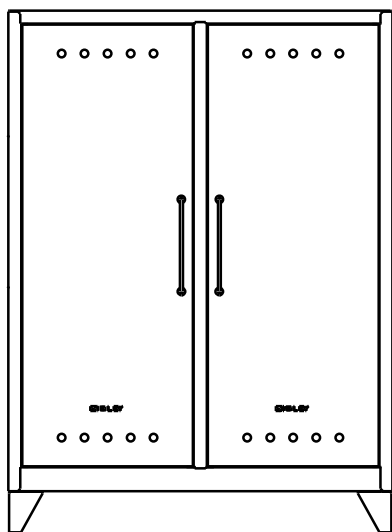

Fern Mini with one fixed shelf, right hand open

FLBS04LH

Specification Notes

Locking options:

All Fern units are non-locking as standard.

Finish options:

Palette one

Palette two

5% surcharge applies.

Additional information

Please note: All Fern feet will require assembly on site.

Please note: All Fern locker internal shelves are fixed.

Internal Compartment Dimensions

Internal width: 747mm (29.4")
Internal depth: 389mm (15.3")

Top compartment: 220mm (8.7")
Middle compartment: 288mm (11.3")
Bottom compartment: 363mm (14.3")

Internal width: 327mm (12.9")
 Internal depth: 389mm (15.3")

Top compartment: 275mm (10.8")
 Bottom compartment: 250mm (9.8")

Internal width: 1087mm (42.7")
 Internal depth: 389mm (15.3")

Top compartment: 272mm (10.7")
 Bottom compartment: 250mm (9.8")

Internal width: 647mm (25.5")
 Internal depth: 488mm (19.2")

Top compartment: 200mm (7.9")
 Bottom compartment: 1398mm (55")