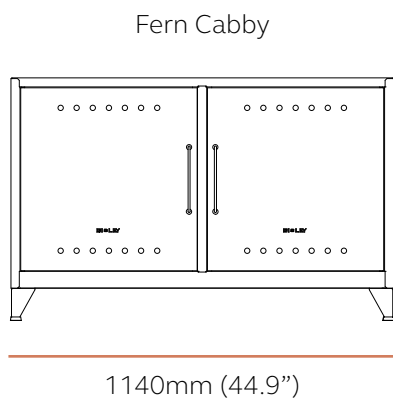

Range Overview

Fern Mini, Cabby and Middle are 400mm (15.7") deep.
Fern Locker and Maxi are 510mm (20.1") deep.

Fern Lockers

H: 1800mm (70.9") W: 380mm (15") D: 510mm (20.1")

Product Code	Description
FLSS51	Fern Locker with three fixed shelves
FLSC51	Fern Locker with clothes rail and one fixed shelf

Top compartment: 220mm (8.7")
Middle compartment: 288mm (11.3")
Bottom compartment: 363mm (14.3")

Internal width: 327mm (12.9")
 Internal depth: 389mm (15.3")

Top compartment: 275mm (10.8")
 Bottom compartment: 250mm (9.8")

Internal width: 1087mm (42.7")
 Internal depth: 389mm (15.3")

Top compartment: 272mm (10.7")
 Bottom compartment: 250mm (9.8")

Internal width: 647mm (25.5")
 Internal depth: 488mm (19.2")

Top compartment: 200mm (7.9")
 Bottom compartment: 1398mm (55")