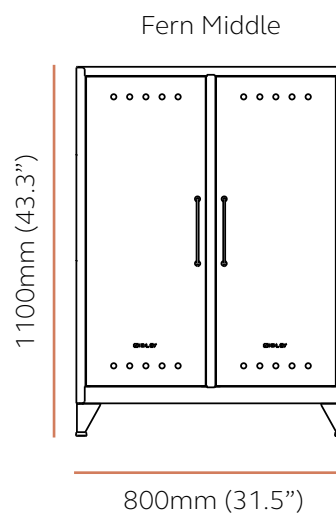

Range Overview

Fern Mini, Cabby and Middle are 400mm (15.7") deep.
Fern Locker and Maxi are 510mm (20.1") deep.

Fern Lockers

H: 1800mm (70.9") W: 380mm (15") D: 510mm (20.1")

Product Code	Description
FLSS51	Fern Locker with three fixed shelves
FLSC51	Fern Locker with clothes rail and one fixed shelf

Top compartment: 220mm (8.7")
Middle compartment: 288mm (11.3")
Bottom compartment: 363mm (14.3")

Internal width: 327mm (12.9")
 Internal depth: 389mm (15.3")

Top compartment: 275mm (10.8")
 Bottom compartment: 250mm (9.8")

Internal width: 1087mm (42.7")
 Internal depth: 389mm (15.3")

Top compartment: 272mm (10.7")
 Bottom compartment: 250mm (9.8")

Internal width: 647mm (25.5")
 Internal depth: 488mm (19.2")

Top compartment: 200mm (7.9")
 Bottom compartment: 1398mm (55")

Internal width: 327mm (12.9")
 Internal depth: 488mm (19.2")

FLSS51

Top compartment: 400mm (15.8")
 Middle compartments: 386mm (15.2")
 Bottom compartment: 373mm (14.7")

FLSC51

Top compartment: 200mm (7.9")
 Bottom compartment: 1398mm (55")