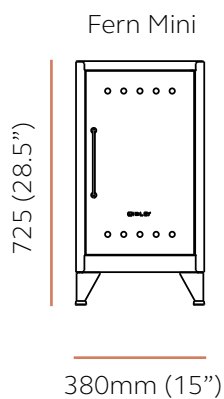

Range Overview

Fern Mini, Cabby and Middle are 400mm (15.7") deep.
Fern Locker and Maxi are 510mm (20.1") deep.

Fern Lockers

H: 1800mm (70.9") W: 380mm (15") D: 510mm (20.1")

Product Code	Description
FLSS51	Fern Locker with three fixed shelves
FLSC51	Fern Locker with clothes rail and one fixed shelf

Top compartment: 220mm (8.7")
Middle compartment: 288mm (11.3")
Bottom compartment: 363mm (14.3")

Internal width: 327mm (12.9")
 Internal depth: 389mm (15.3")

Top compartment: 275mm (10.8")
 Bottom compartment: 250mm (9.8")

Internal width: 1087mm (42.7")
 Internal depth: 389mm (15.3")

Top compartment: 272mm (10.7")
 Bottom compartment: 250mm (9.8")

Internal width: 647mm (25.5")
 Internal depth: 488mm (19.2")

Top compartment: 200mm (7.9")
 Bottom compartment: 1398mm (55")

Internal width: 327mm (12.9")
 Internal depth: 488mm (19.2")

FLSS51

Top compartment: 400mm (15.8")
 Middle compartments: 386mm (15.2")
 Bottom compartment: 373mm (14.7")

FLSC51

Top compartment: 200mm (7.9")
 Bottom compartment: 1398mm (55")