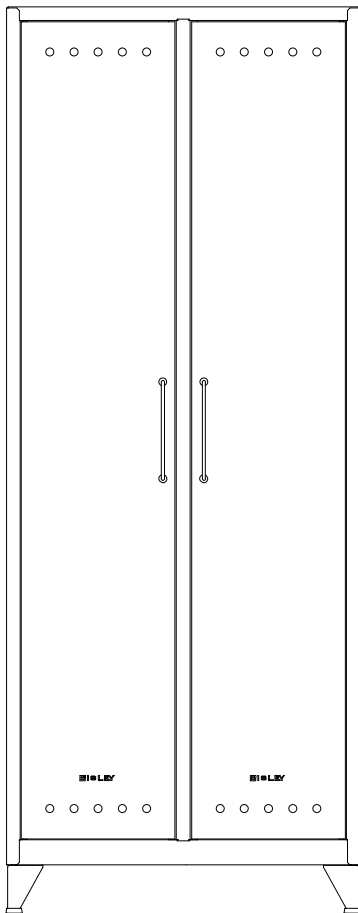

FLTV04

Fern Mini

H: 725 (28.5") W: 380mm (15") D: 400mm (15.7")

Product Code

Description

FLBS04LH

Fern Mini with one fixed shelf, left hand open

FLBS04RH

5% surcharge applies.

Additional information

Please note: All Fern feet will require assembly on site.

Please note: All Fern locker internal shelves are fixed.

Internal Compartment Dimensions

Internal width: 747mm (29.4")
Internal depth: 389mm (15.3")

Top compartment: 220mm (8.7")
Middle compartment: 288mm (11.3")
Bottom compartment: 363mm (14.3")

Internal width: 327mm (12.9")
 Internal depth: 389mm (15.3")

Top compartment: 275mm (10.8")
 Bottom compartment: 250mm (9.8")

Internal width: 1087mm (42.7")
 Internal depth: 389mm (15.3")

Top compartment: 272mm (10.7")
 Bottom compartment: 250mm (9.8")

Internal width: 647mm (25.5")
 Internal depth: 488mm (19.2")

Top compartment: 200mm (7.9")
 Bottom compartment: 1398mm (55")