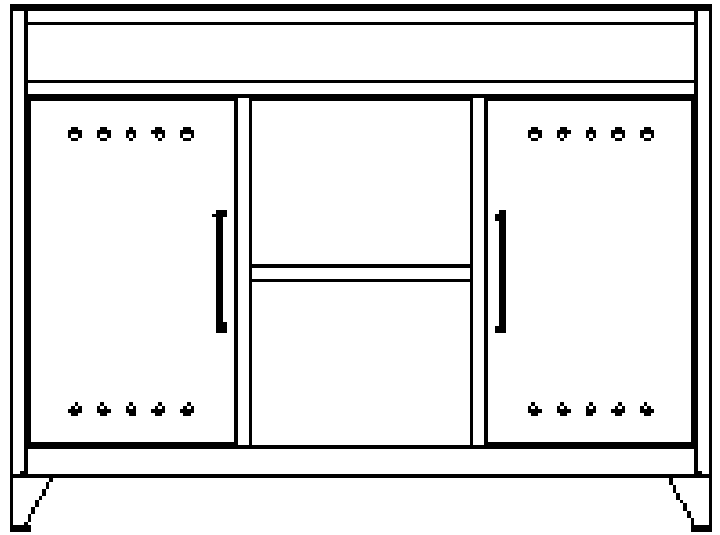

Internal width: 1087mm (42.7")
Internal depth: 389mm (15.3")

Top compartment: H272mm (10.7") W272mm (10.7")
Middle compartment: H250mm (9.8") W
Doors compartment: H250mm (9.8") W