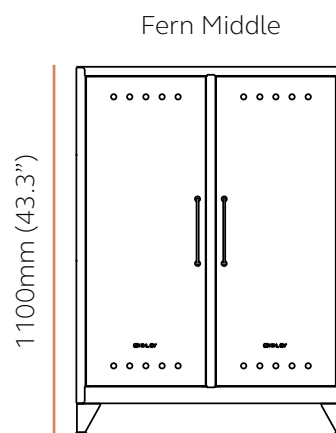

Range Overview

Fern Mini, Cabby, Middle and Stendi are 400mm (15.7") deep.
Fern Locker and Maxi are 510mm (20.1") deep.

380mm (15")

1140mm (44.9")

800mm (31.5")

1199mm (47.2")

380mm (15")

700mm (27.6")

Fern Mini

H: 725 (28.5") W: 380mm (15") D: 400mm (15.7")

Product Code	Description
FLBS04LH	Fern Mini with one fixed shelf, left-hand opening
FLBS04RH	Fern Mini with one fixed shelf, right-hand opening

FLBS04LH

Internal width: 1087mm (42.7")
Internal depth: 389mm (15.3")

Top compartment: 272mm (10.7")
Bottom compartment: 250mm (9.8")

Internal width: 747mm (29.4")
Internal depth: 389mm (15.3")

Top compartment: 220mm (8.7")
Middle compartment: 288mm (11.3")
Bottom compartment: 363mm (14.3")

Internal width: 1087mm (42.7")
Internal depth: 389mm (15.3")

Top compartment: H272mm (10.7") W272mm (10.7")
Middle compartment: H250mm (9.8") W
Doors compartment: H250mm (9.8") W

Internal width: 647mm (25.5")
Internal depth: 488mm (19.2")