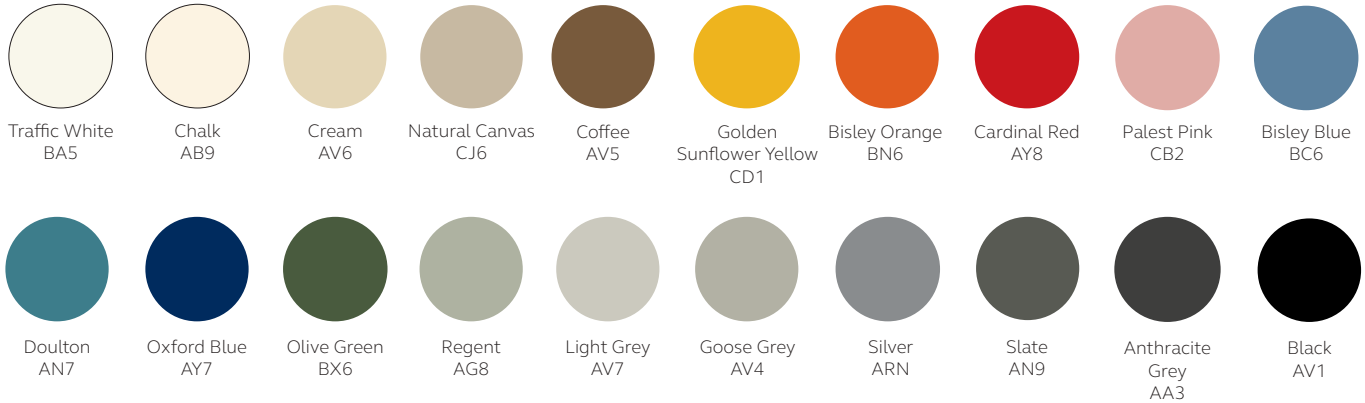

FLDW51

Specification Notes

Locking options:

All Fern units are non-locking as standard.

Finish options:

Palette one

Palette two

5% surcharge applies.