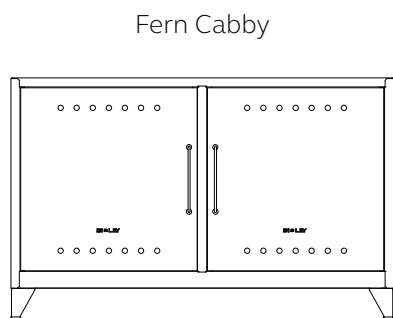

Range Overview

Fern Mini, Cabby, Middle and Stendi are 400mm (15.7") deep.
Fern Locker and Maxi are 510mm (20.1") deep.

380mm (15")

1140mm (44.9")

800mm (31.5")

1199mm (47.2")

380mm (15")

700mm (27.6")