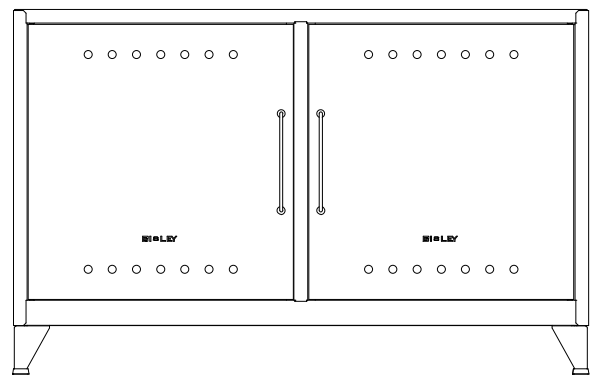

Additional information

All Fern internal shelves are fixed.

Internal Compartment Dimensions

Internal width: 327mm (12.9")
Internal depth: 389mm (15.3")

Top compartment: 275mm (10.8")
Bottom compartment: 250mm (9.8")