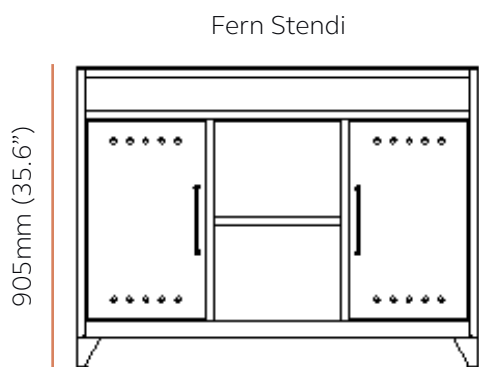

Range Overview

Fern Mini, Cabby, Middle and Stendi are 400mm (15.7") deep.
Fern Locker and Maxi are 510mm (20.1") deep.

380mm (15")

1140mm (44.9")

800mm (31.5")

1199mm (47.2")

380mm (15")

700mm (27.6")

Fern Mini

H: 725 (28.5") W: 380mm (15") D: 400mm (15.7")

Product Code	Description
FLBS04LH	Fern Mini with one fixed shelf, left-hand opening
FLBS04RH	Fern Mini with one fixed shelf, right-hand opening

FLBS04LH