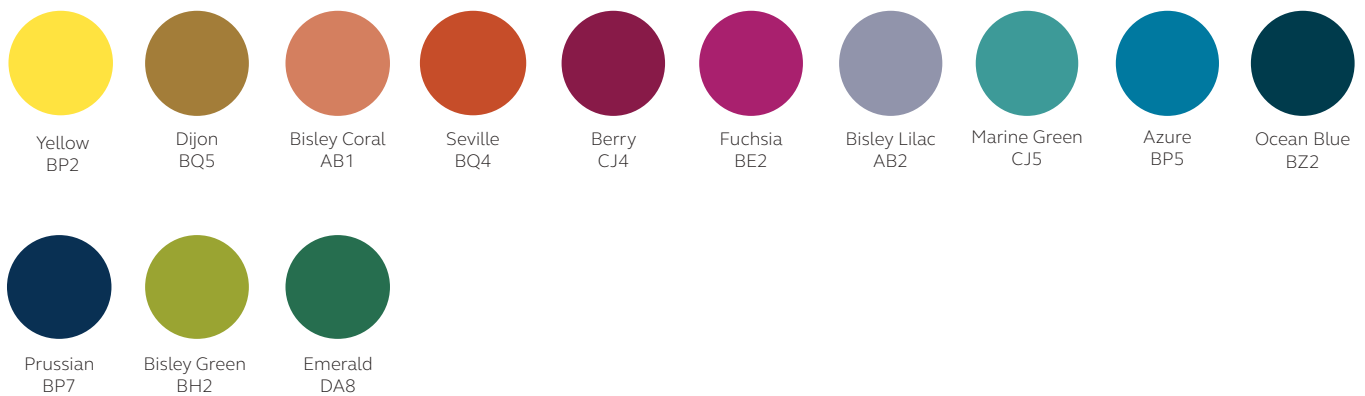

FLDW51

Specification Notes

Locking options:

All Fern units are non-locking as standard.

Finish options:

Palette one

Palette two

5% surcharge applies.