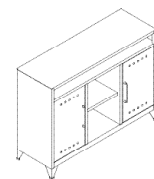

FLS1204

Fern Lockers

H: 1800mm (70.9") W: 380mm (15") D: 510mm (20.1")

Product Code	Description
FLSS51	Fern Locker with three fixed shelves, right-hand opening
FLSC51	Fern Locker with clothes rail and one fixed shelf, right-hand opening
FLSS51LH	Fern Locker with three fixed shelves, left-hand opening
FLSC51LH	Fern Locker with clothes rail and one fixed shelf, left-hand opening