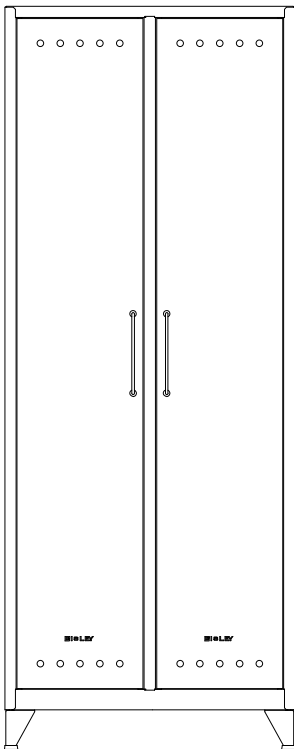

FLDL04

Fern Stendi

H: 905mm (35.6") W: 1199mm (47.2") D: 400mm (15.7")

Product Code	Description
FLS1204	Fern Stendi with two doors and open shelving
FPS1204	Fern Stendi Peak with two doors and open shelving, with reed-effect doors

Additional information

All Fern internal shelves are fixed.

Internal Compartment Dimensions

Internal width: 327mm (12.9")
Internal depth: 389mm (15.3")

Top compartment: 275mm (10.8")
Bottom compartment: 250mm (9.8")

Internal width: 1087mm (42.7")
Internal depth: 389mm (15.3")

Top compartment: 272mm (10.7")
Bottom compartment: 250mm (9.8")

Internal width: 747mm (29.4")
Internal depth: 389mm (15.3")

Top compartment: 220mm (8.7")
Middle compartment: 288mm (11.3")
Bottom compartment: 363mm (14.3")

Internal width: 1087mm (42.7")
Internal depth: 389mm (15.3")

Top compartment: H272mm (10.7") W272mm (10.7")
Middle compartment: H250mm (9.8") W
Doors compartment: H250mm (9.8") W

Internal width: 647mm (25.5")
Internal depth: 488mm (19.2")