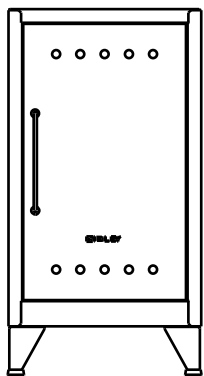

FLS1204

Fern Lockers

H: 1800mm (70.9") W: 380mm (15") D: 510mm (20.1")

Product Code	Description
FLSS51	Fern Locker with three fixed shelves, right-hand opening
FLSC51	Fern Locker with clothes rail and one fixed shelf, right-hand opening
FLSS51LH	Fern Locker with three fixed shelves, left-hand opening
FLSC51LH	Fern Locker with clothes rail and one fixed shelf, left-hand opening

FLDW51

Specification Notes

Locking options:

All Fern units are non-locking as standard.

Finish options:

Palette one

Palette two

5% surcharge applies.

Additional information

All Fern internal shelves are fixed.

Internal Compartment Dimensions

Internal width: 327mm (12.9")
Internal depth: 389mm (15.3")

Top compartment: 275mm (10.8")
Bottom compartment: 250mm (9.8")

Internal width: 1087mm (42.7")
Internal depth: 389mm (15.3")

Top compartment: 272mm (10.7")
Bottom compartment: 250mm (9.8")

Internal width: 747mm (29.4")
Internal depth: 389mm (15.3")

Top compartment: 220mm (8.7")
Middle compartment: 288mm (11.3")
Bottom compartment: 363mm (14.3")