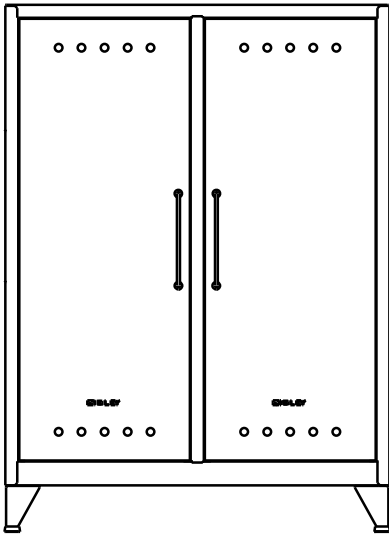

Additional information

All Fern internal shelves are fixed.

Internal Compartment Dimensions

Internal width: 327mm (12.9")
Internal depth: 389mm (15.3")

Top compartment: 275mm (10.8")
Bottom compartment: 250mm (9.8")

Internal width: 1087mm (42.7")
Internal depth: 389mm (15.3")

Top compartment: 272mm (10.7")
Bottom compartment: 250mm (9.8")

Internal width: 747mm (29.4")
Internal depth: 389mm (15.3")

Top compartment: 220mm (8.7")
Middle compartment: 288mm (11.3")
Bottom compartment: 363mm (14.3")