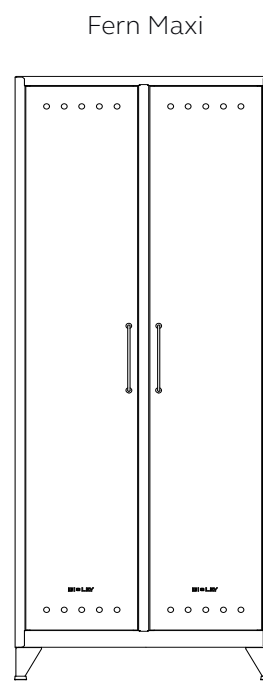

Range Overview

Fern Mini, Cabby, Middle and Stendi are 400mm (15.7") deep.
Fern Locker and Maxi are 510mm (20.1") deep.

380mm (15")

1140mm (44.9")

800mm (31.5")

1199mm (47.2")

380mm (15")

700mm (27.6")

Fern Mini

H: 725 (28.5") W: 380mm (15") D: 400mm (15.7")

Product Code	Description
FLBS04LH	Fern Mini with one fixed shelf, left-hand opening
FLBS04RH	Fern Mini with one fixed shelf, right-hand opening

FLBS04LH

Fern Cabby

H: 725mm (28.5") W: 1140mm (44.9") D: 400mm (15.7")

Product Code	Description
FLTV04	Fern Cabby with one fixed shelf and cable management in back panel
FPTV04	Fern Cabby Peak with one fixed shelf, cable management in back panel and reed-effect doors

FLTV04

Fern Middle

H: 1100mm (43.3") W: 800mm (31.5") D: 400mm (15.7")

Product Code	Description
FLDL04	Fern Middle double locker with two fixed shelves
FPDL04	Fern Middle Peak double locker with two fixed shelves, with reed-effect doors