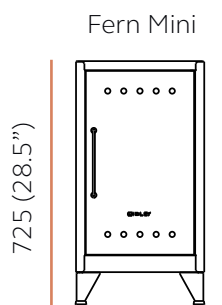

Range Overview

Fern Mini, Cabby, Middle and Stendi are 400mm (15.7") deep.
Fern Locker and Maxi are 510mm (20.1") deep.