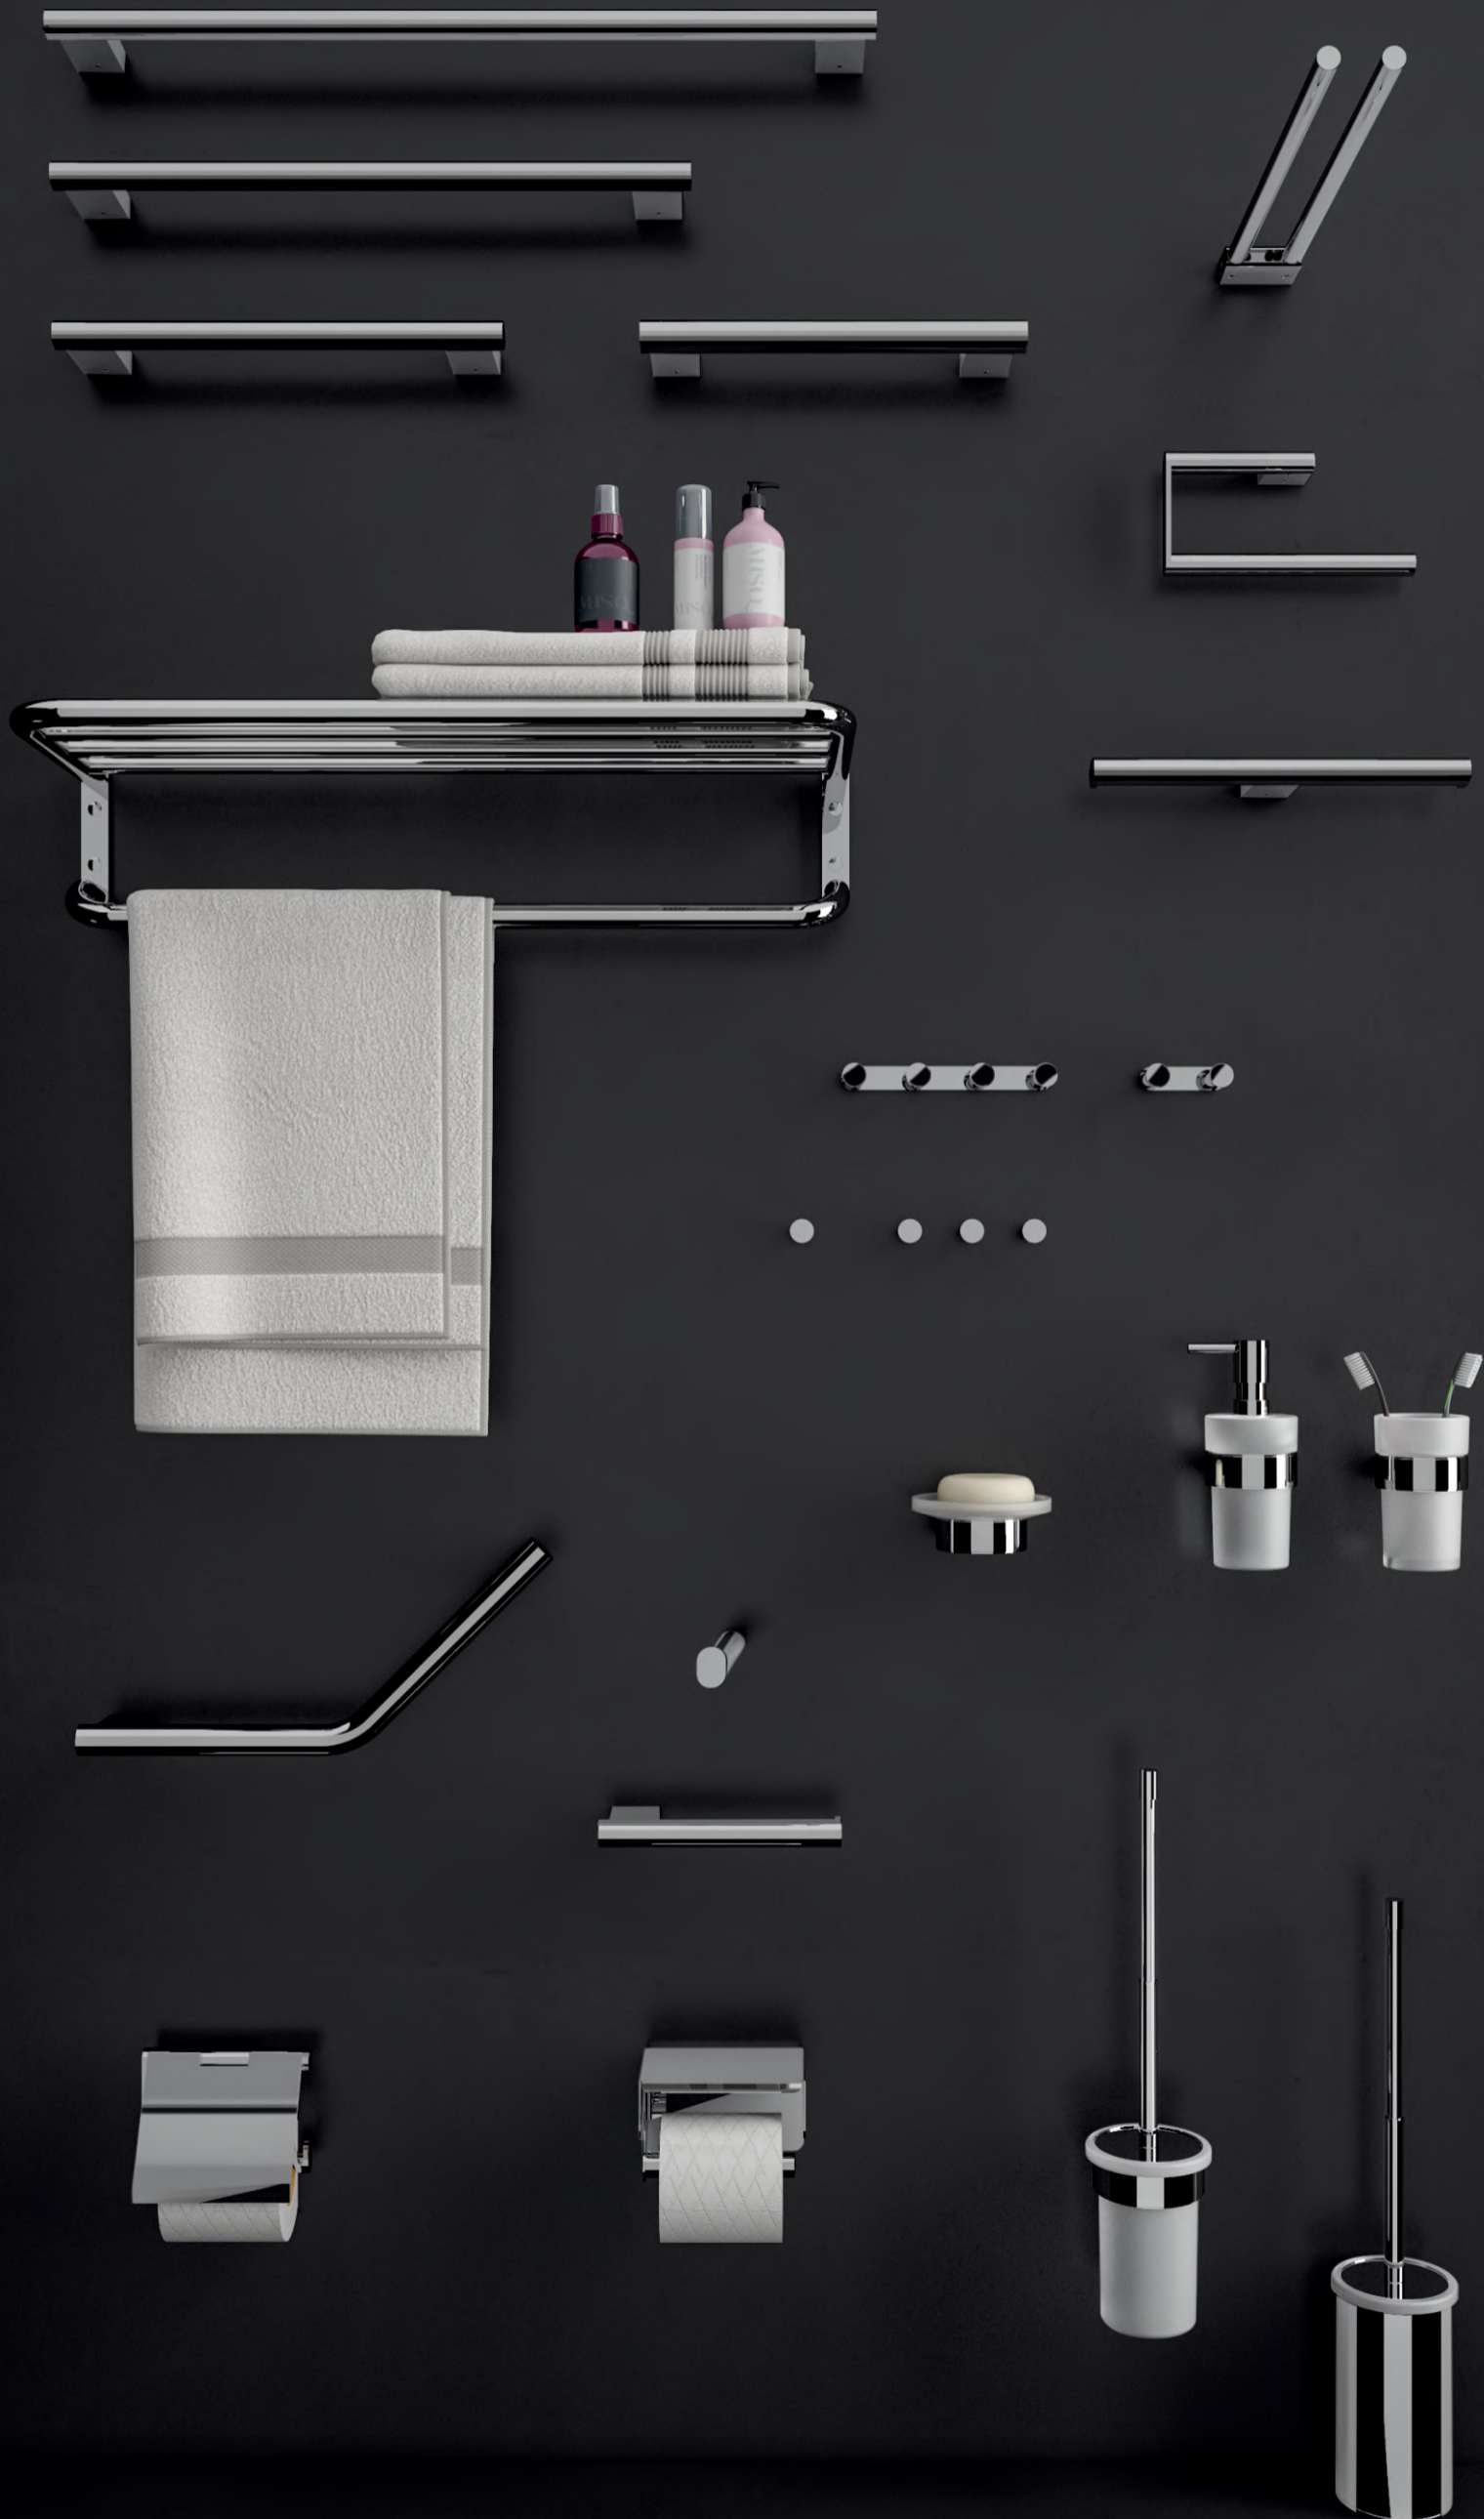

Canarie.

13
Chromed

Made of Brass and Cromall® with frosted glass containers