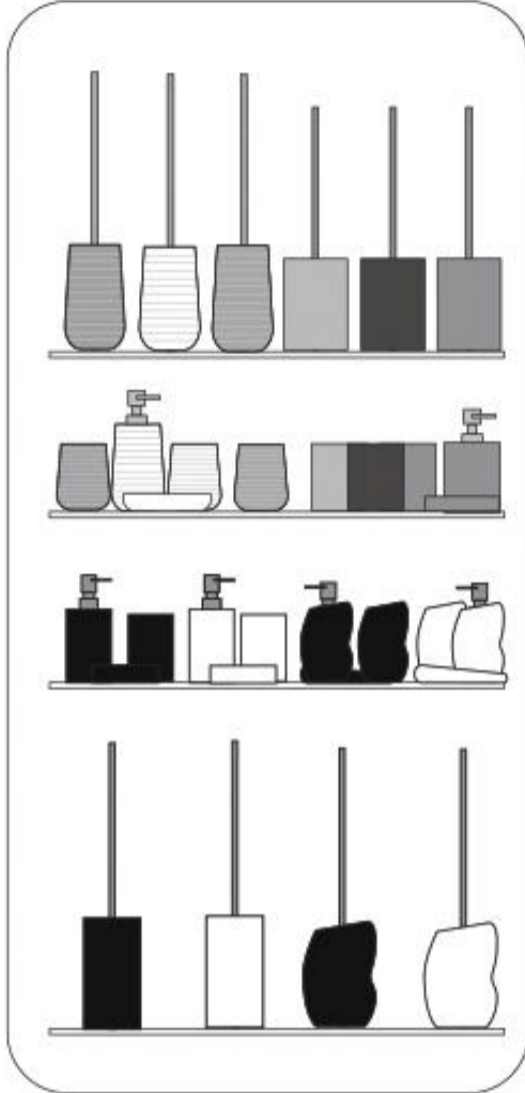

# GEDY

## RETAIL DISPLAYS

### PREMIUM DISPLAY FOR PRODUCT STOCK

DOUBLE SIDED DISPLAY TOWER WITH 4 SHELVES

9094