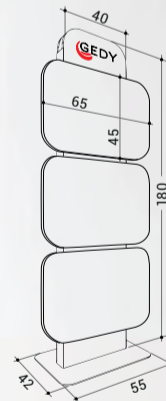

### PREMIUM DISPLAY FOR PRODUCT STOCK

DOUBLE SIDED DISPLAY TOWER WITH 4 SHELVES

9094

### STANDARD DISPLAY FOR PRODUCT STOCK

SINGLE SIDED DISPLAY BOARDS FOR BLISTER PRODUCTS

### PREMIUM DISPLAY FOR PRODUCT SAMPLES

SINGLE SIDED DISPLAY BOARDS WITH 2-3 PRODUCT SAMPLE DISPLAY PANELS

9020

9021

9060

9095-00

9096-00

EXCLUSIVELY FROM