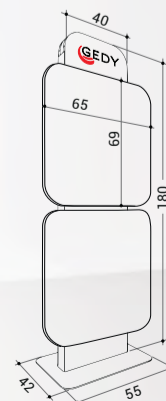

### PREMIUM DISPLAY FOR PRODUCT STOCK

DOUBLE SIDED DISPLAY TOWER WITH 4 SHELVES

9094

### STANDARD DISPLAY FOR PRODUCT STOCK

SINGLE SIDED DISPLAY BOARDS FOR BLISTER PRODUCTS

### PREMIUM DISPLAY FOR PRODUCT SAMPLES

SINGLE SIDED DISPLAY BOARDS WITH 2-3 PRODUCT SAMPLE DISPLAY PANELS

9020

9021

9060

9095-00

9096-00

EXCLUSIVELY FROM

A BATHROOM ACCESSORY BRAND FROM

CONTACT KIRK NATION WIDE ON:  
Call: JHB: 011 444 1441 CT: 021 949 2226  
DBN: 031 564 1175 PE: 086 054 7573

FLOOR AND WALL  
FINAL SOLUTIONS

WWW.KIRK.CO.ZA

GEDY  
ICON  
ITEM exposed  
MOMA  
of  
NEW YORK