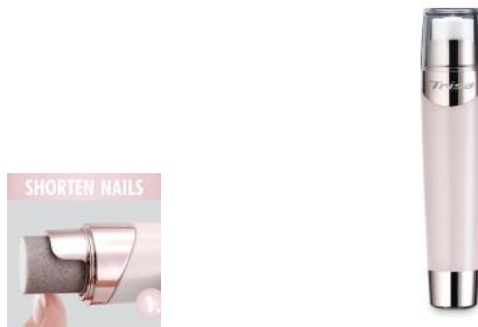

Nailpolisher „Perfect Nails“ pink

Naturally shiny fingernails and toenails in just three steps with different attachments for filing, smoothing and polishing.

Item number	Watt	EAN	Master	Palette	QR
1614.7900	AA	7640139997111	8	480