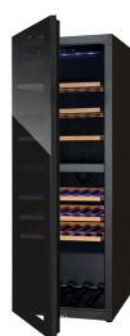

Wine climate cabinet 291 L with dual zone

Wine climate cabinet with 291L fridge, dual zone, touch display and selectable temperature ranges from + 5 ° to + 20 °.

Item number	Watt	EAN	Master	Palette	QR Code
7744.0112	180	7640306322203	1	2