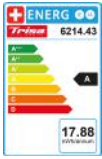

Coffee Machine „Espresso Perfetto“

For the excellent espresso and cappuccino enjoyment, whether coffee powder, ESE pads or soft pads.

Item number	Watt	EAN	Master	Palette	QR Code
6214.4312	1275	7640139998835	2	40