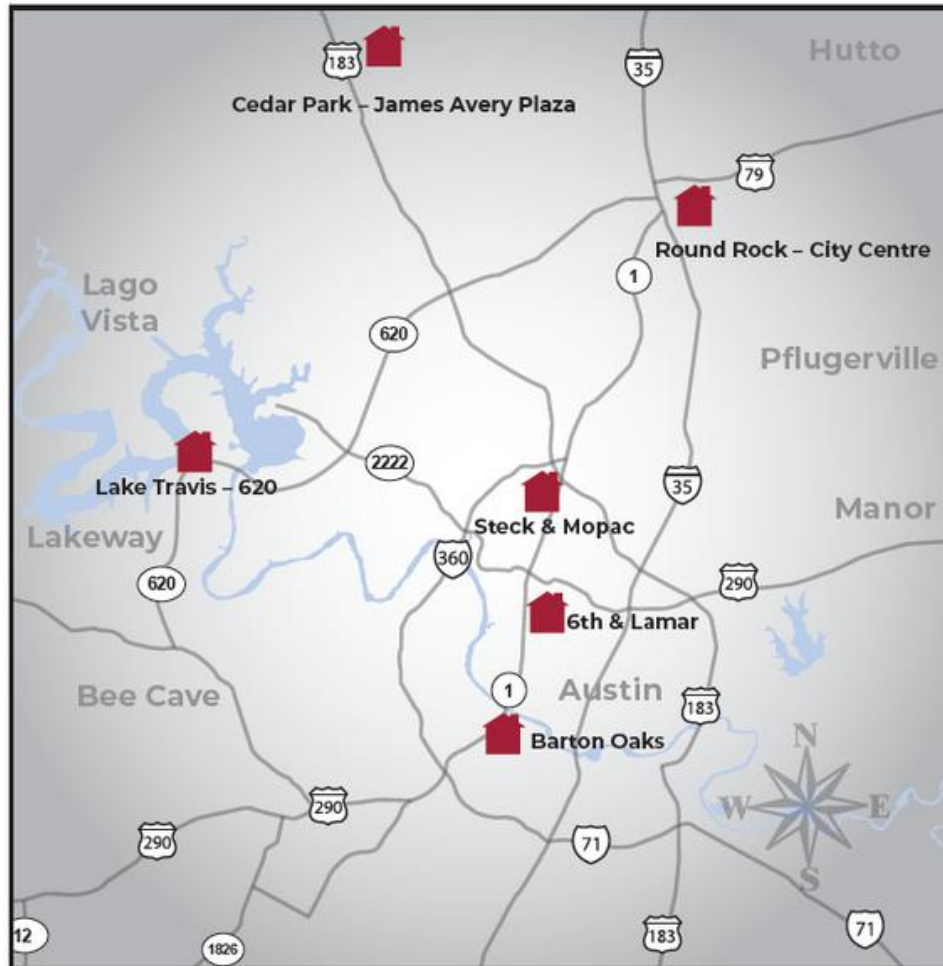

Welcome to

CEDAR PARK

A Popular Place to Live and Work

Area Information | School Information | Things To Do

Cedar Park, Texas

Lakewood Park

Cedar Park is a flourishing suburb located 17 miles northwest of Austin, offering a balance of suburban lifestyle and urban amenities. It's known for its quality education and charming atmosphere, attracting those seeking a peaceful and welcoming community. Despite its rapid growth, the city retains tranquility and charm, making it highly sought-after for new residents.

Sculpture Gardens - Lakewood Park

Kayak Rental - Lakewood Park

Rodeo - HEB Center

TRUST OUR TEAM TO GUIDE YOU IN THE RIGHT DIRECTION.

Convenient Central Texas Locations

6th and Lamar

524 N Lamar Blvd.
Ste 200
Austin, TX 78703
(512) 472-8421 main
(512) 478-6038 fax