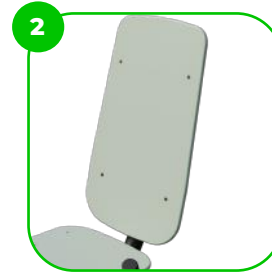

The seats and backrests are made of strong HDPE material. Which is fully heat, moisture and UV resistant.