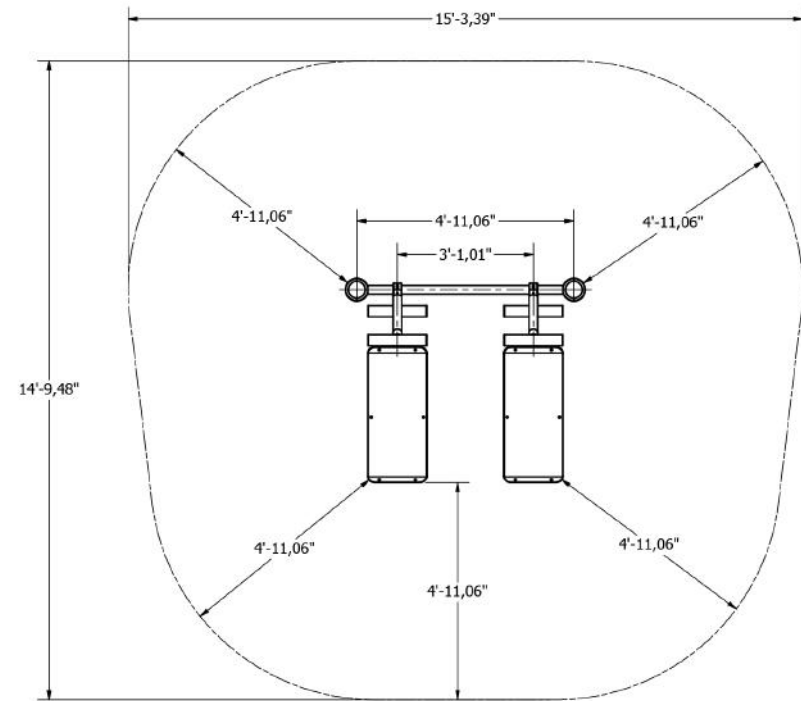

## Side View

## Plan View

### Installation information

Number of installers (concrete)	At least 2 people
Total installation time (concrete)	60-120 min.
Number of installers (equipment)	At least 2 people
Total installation time (equipment)	30-60 min.
Excavation volume	28,25 ft <sup>3</sup>
Concrete volume	28,25 ft <sup>3</sup>
Size of the base structure	4pc 19.69 x 19.69 x 31.5 „
Anchoring options	In-ground or surface
In combined structures, the volume of concrete required varies.	

### Technical specification

Safety surface area	Around 4.92 ft radius
Net weight	185.19 lbs
Material	S235
Critic fall height	27.56"
Color options	

For more color options, discuss with your sales representative.