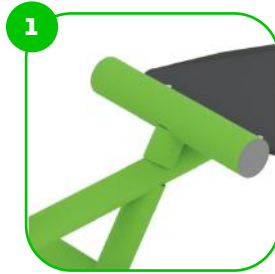

Material specification

The element is made of high quality S235 steel, which has been cleaned via sandblasting. A corrosion resistant powder coating finish is then applied. Also available with galvanized surface for even greater protection and longevity!