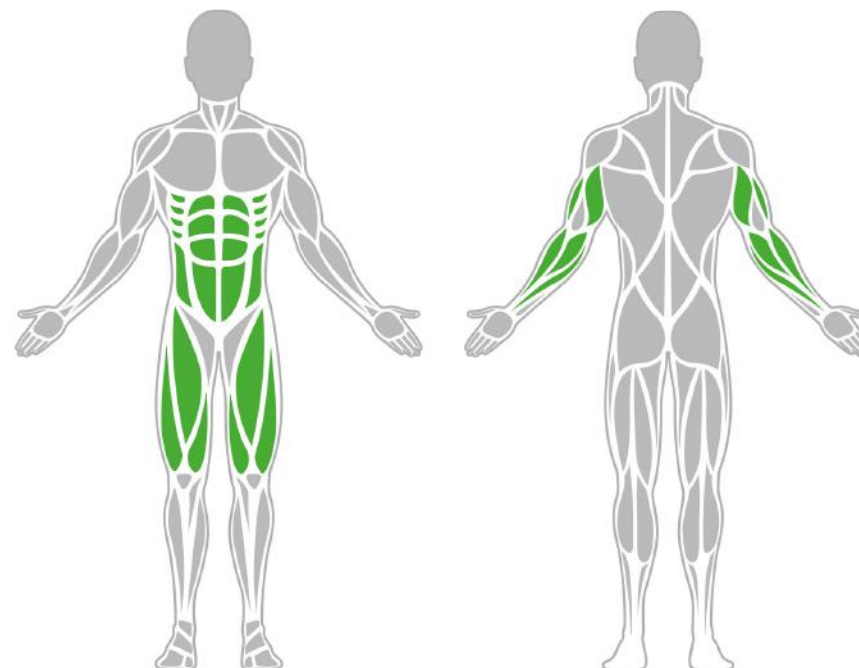

## Muscle Groups Focus

### Double Ab Training Bench 1500

The ab trainer has been developed especially for the effective training of all core abdominal muscles. The various core exercises are needed continuously during bodyweight training both for beginners and more advanced trainers and is crucial for continuous training.

## Side View