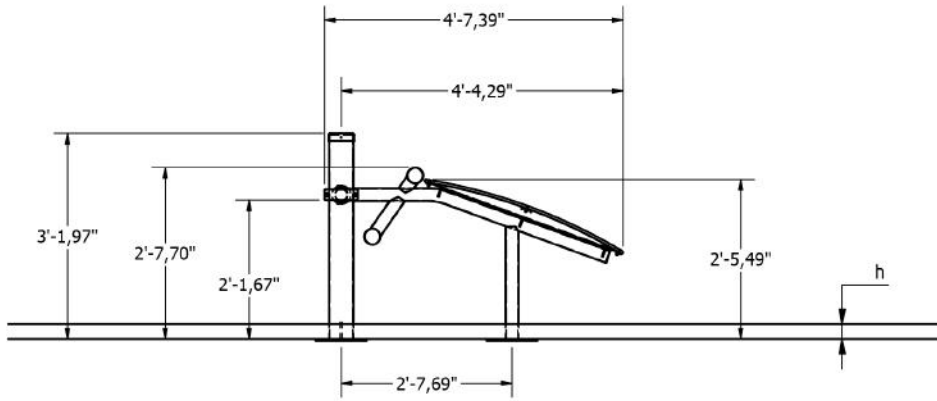

### Attributes

Product code	1-1-039
Certificate	EN 16630, ASTM F3101
Age group	14 + years
Capacity	2 people
Max. weight load	218.26 lbs
Type	Fitness
Difficulty level	Easy

## Side View

## Plan View

### Technical specification

Safety surface area	Around 4.92 ft radius
Net weight	185.19 lbs
Material	S235
Critic fall height	27.56"
Color options	

For more color options, discuss with your sales representative.