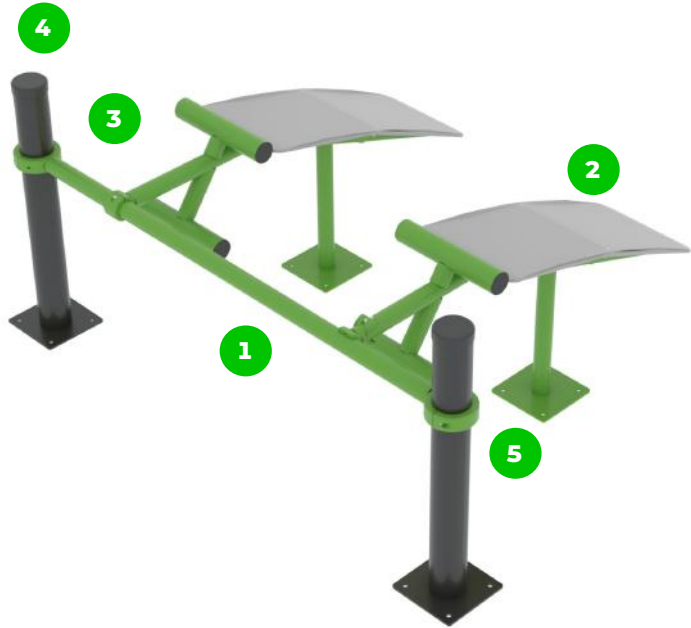

Material specification

The element is made of high quality S235 steel, which has been cleaned via sandblasting. A corrosion resistant powder coating finish is then applied. Also available with galvanized surface for even greater protection and longevity!