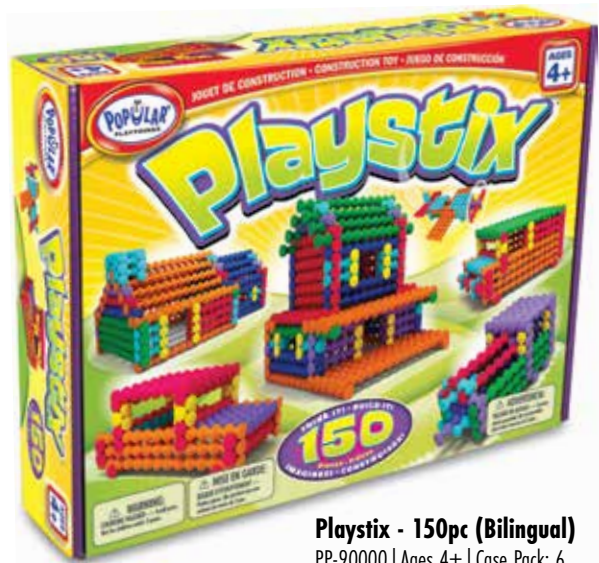

Playstix - 150pc (Bilingual)

PP-90000 | Ages 4+ | Case Pack: 6