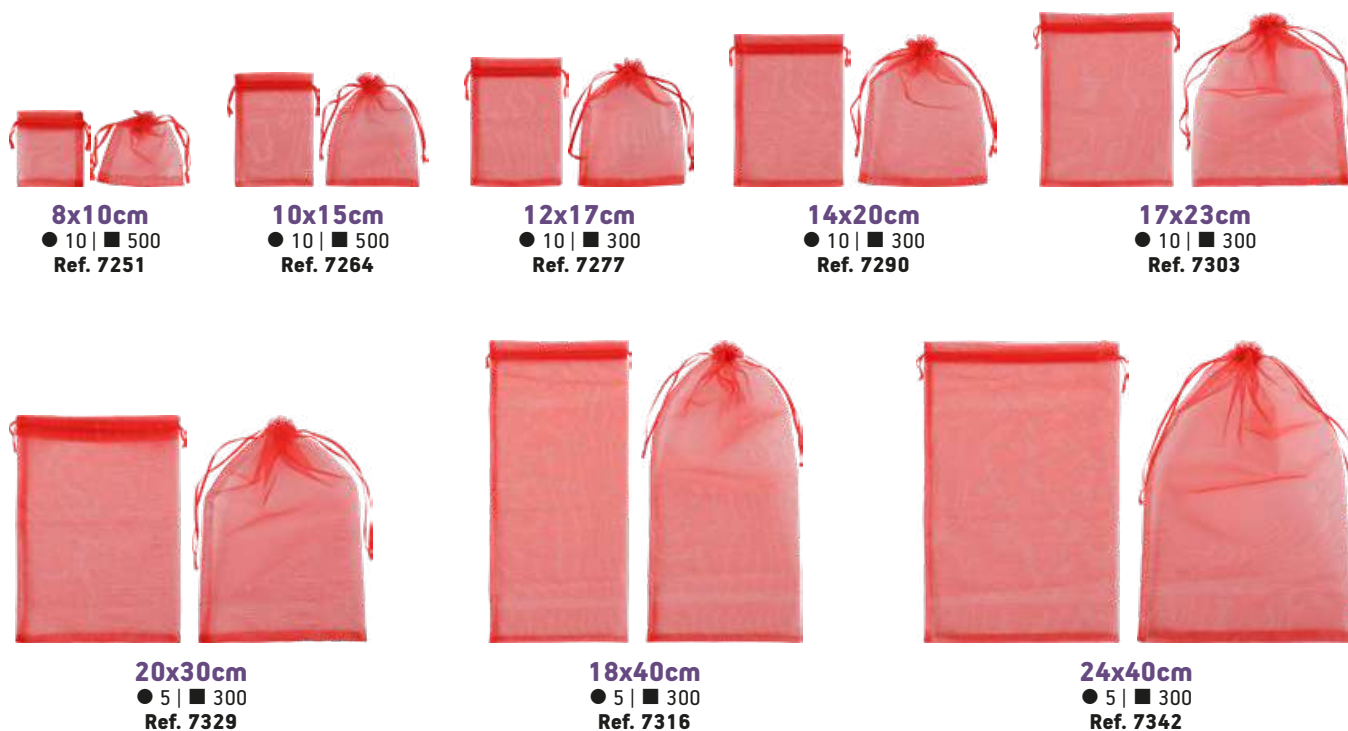

Vermelho

8x10cm
● 10 | ■ 500
Ref. 7251

10x15cm
● 10 | ■ 500
Ref. 7264

12x17cm
● 10 | ■ 300
Ref. 7277

14x20cm
● 10 | ■ 300
Ref. 7290

17x23cm
● 10 | ■ 300
Ref. 7303

20x30cm
● 5 | ■ 300
Ref. 7329

18x40cm
● 5 | ■ 300
Ref. 7316

24x40cm
● 5 | ■ 300
Ref. 7342