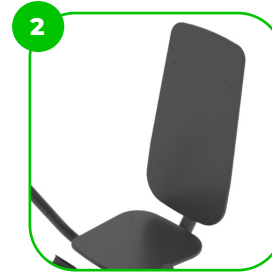

The seats and backrests are made of strong HDPE material. Which is fully heat, moisture and UV resistant.