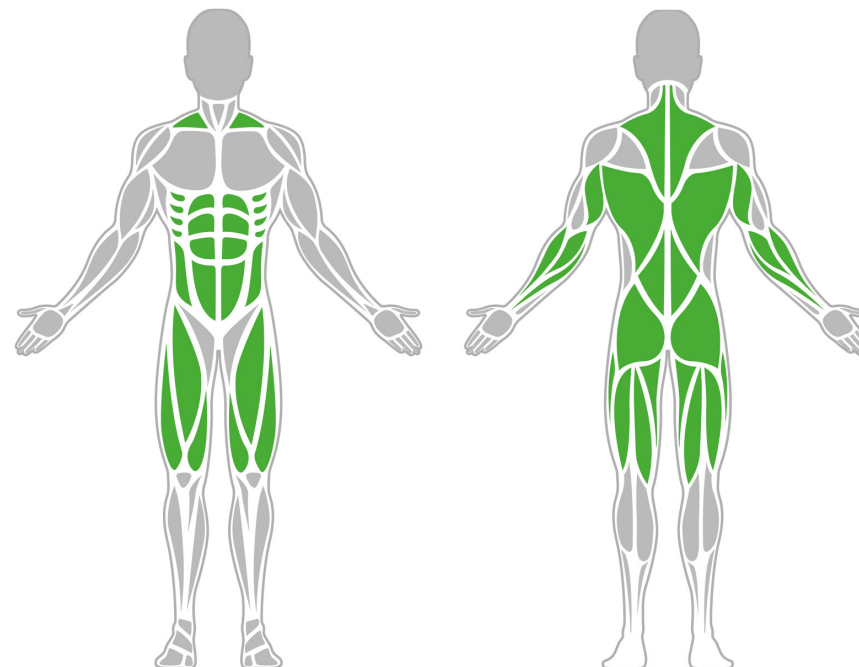

## Muscle Groups Focus

### Ab & Back Trainer 1900

The back muscle trainer is, as the name suggests, designed to develop the muscles of the back, while the abdominal muscle trainer does the opposite, working the muscles of the abdomen. Together, the two elements complement each other to effectively strengthen the core muscles.