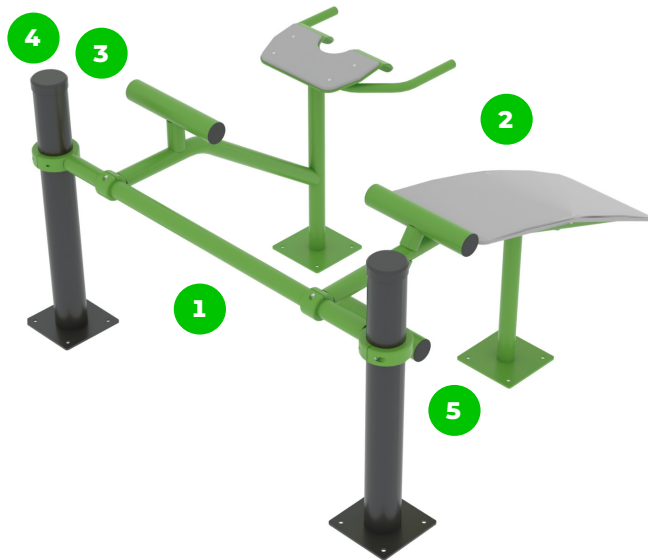

The seats and backrests are made of strong HDPE material. Which is fully heat, moisture and UV resistant.

The connecting elements are fastened with vandal-proof stainless steel screws and nuts.

The ends of the bars and posts are sealed with injection-moulded plastic caps.

The clamp system allows for easy assembly and extreme stability.