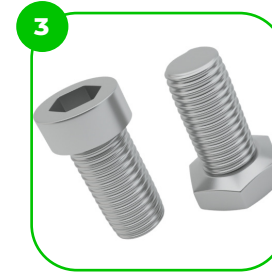

The connecting elements are fastened with vandal-proof stainless steel screws and nuts.