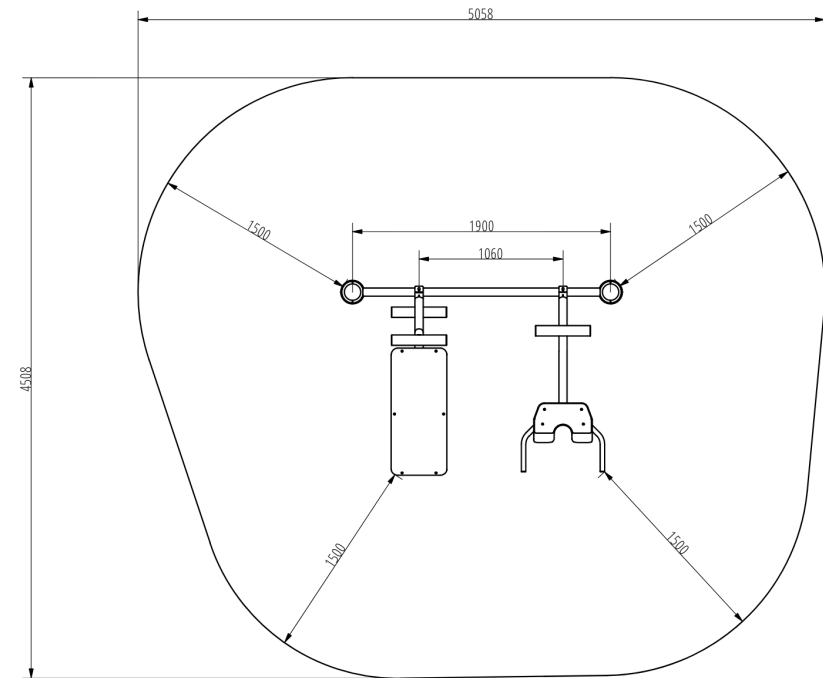

### Attributes

Product code	1-1-040
Certificate	EN 16630
Age group	14 + years
Capacity	2 people
Max. weight load	99 kg
Type	Fitness
Difficulty level	Easy

## Side View

## Plan View

## Technical specification

Safety surface area	Around 1,5 m radius
Net weight	76 kg
Material	S235
Critic fall height	800 mm
Color options	

For more color options, discuss with your sales representative.