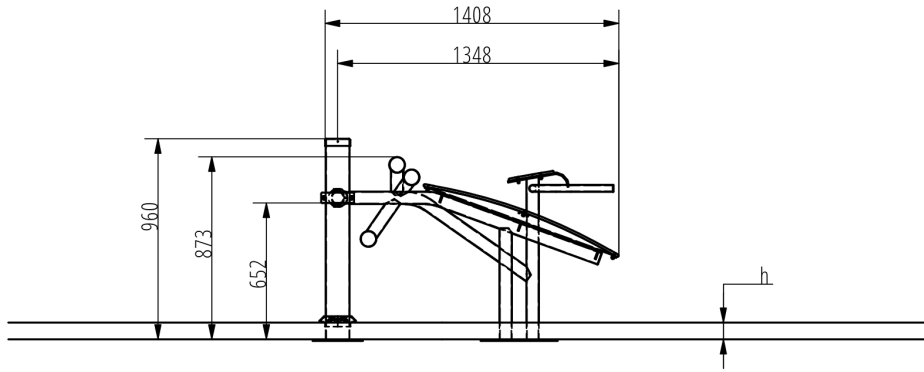

Side View

Plan View

Installation information

Number of installers (concrete)	At least 2 people
Total installation time (concrete)	60-120 min.
Number of installers (equipment)	At least 2 people
Total installation time (equipment)	30-60 min.
Excavation volume	0.8 m³
Concrete volume	0.8 m³
Size of the base structure	4pc 0,5 x 0,5 x 0,8 m
Anchoring options	In-ground or surface
In combined structures, the volume of concrete required varies.	

Technical specification

Safety surface area	Around 1,5 m radius
Net weight	76 kg
Material	S235
Critic fall height	800 mm
Color options	

For more color options, discuss with your sales representative.

Warranty

Structure	10 years
Steel	5-10 years
Paint	2 years
Plastic	5-10 years
Rubber	1-3 years
Moving parts	2 years
Detailed information in the warranty document