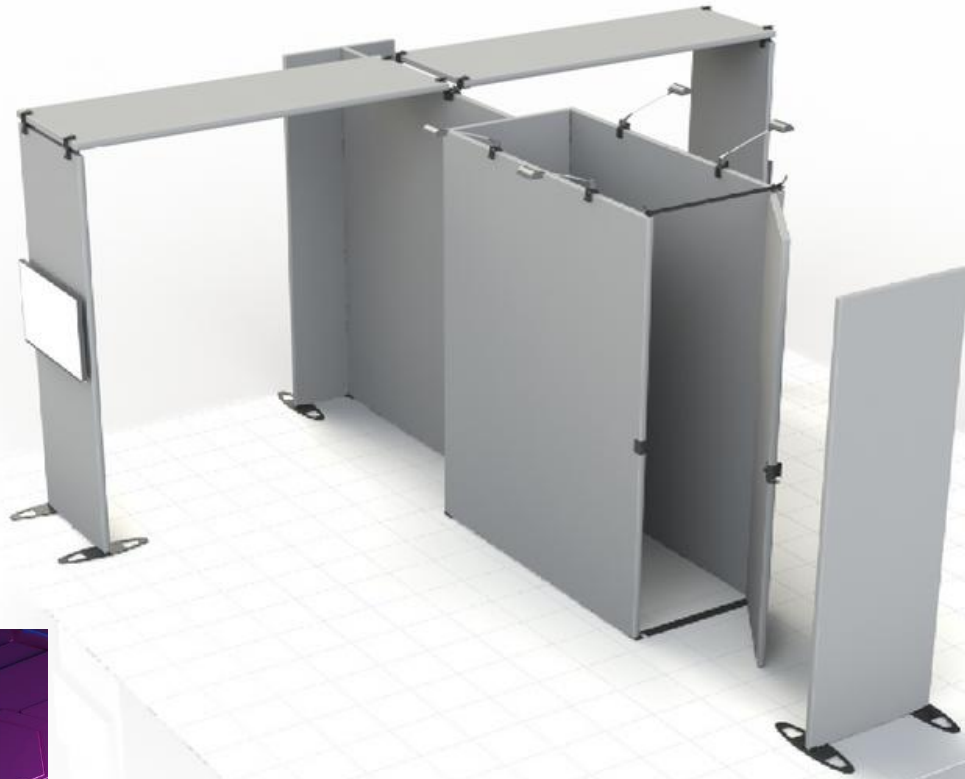

- Roof Clamps

20'x20' Tradeshow Solutions

Expand GrandFabric

- 6'x10.5' (x4)
- 3'x10.5' (x4)
- 3'x8' (x2)

Expand PodiumCase XL

Expand Demo Pod

Accessories:

- Monitor Holder
- Spotlights
- Roof Clamps
- Door

20'x20' Tradeshow Solutions

Expand GrandFabric

- 6'x8' (x3)
- 3'x8' (x8)

Accessories:

- Monitor Holder
- Spotlights
- Roof Clamps
- Door

20'x20' Tradeshow Solutions

Expand GrandFabric

- 8'x8' Curved (x2)
- 5'x10.5'