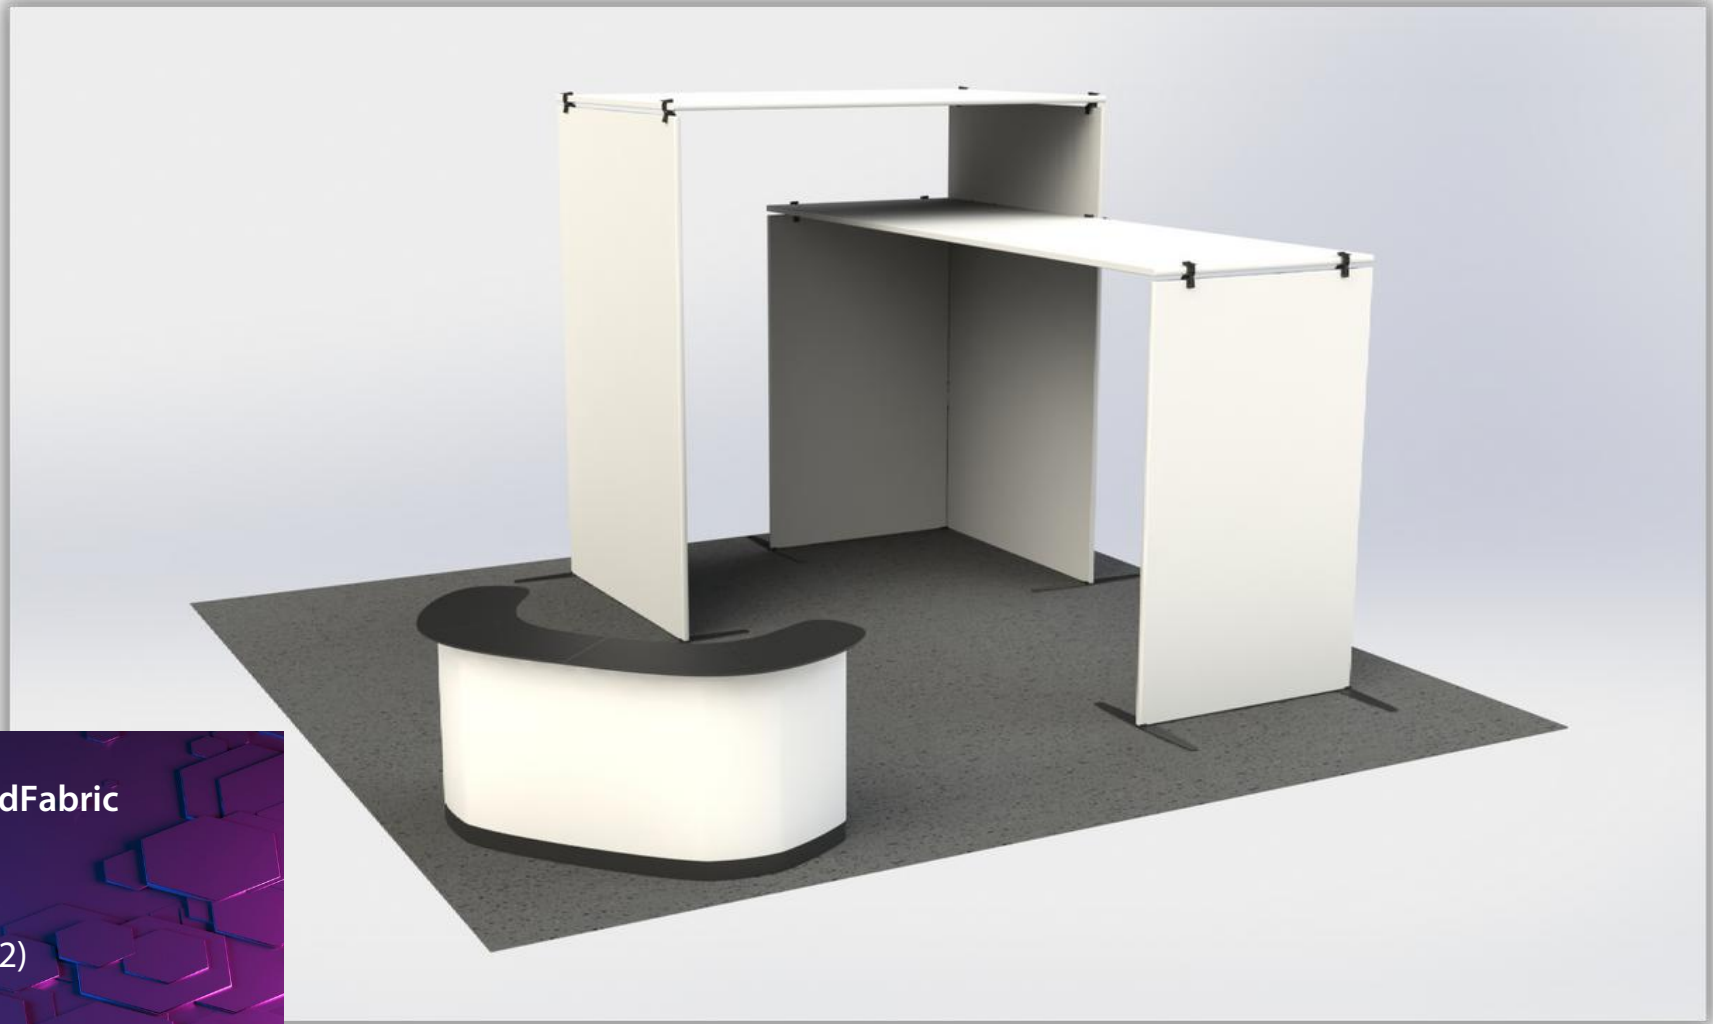

20'x20' Tradeshow Solutions

Expand GrandFabric

- 8'x10'
- 8'x10.5' (x3)
- 8'x8' (x5)
- 3'x10.5
- 2'x8' (x6)

Expand Demo Pod

Accessories:

- Monitor Holder
- Roof Clamps

20'x20' Tradeshow Solutions

Expand GrandFabric