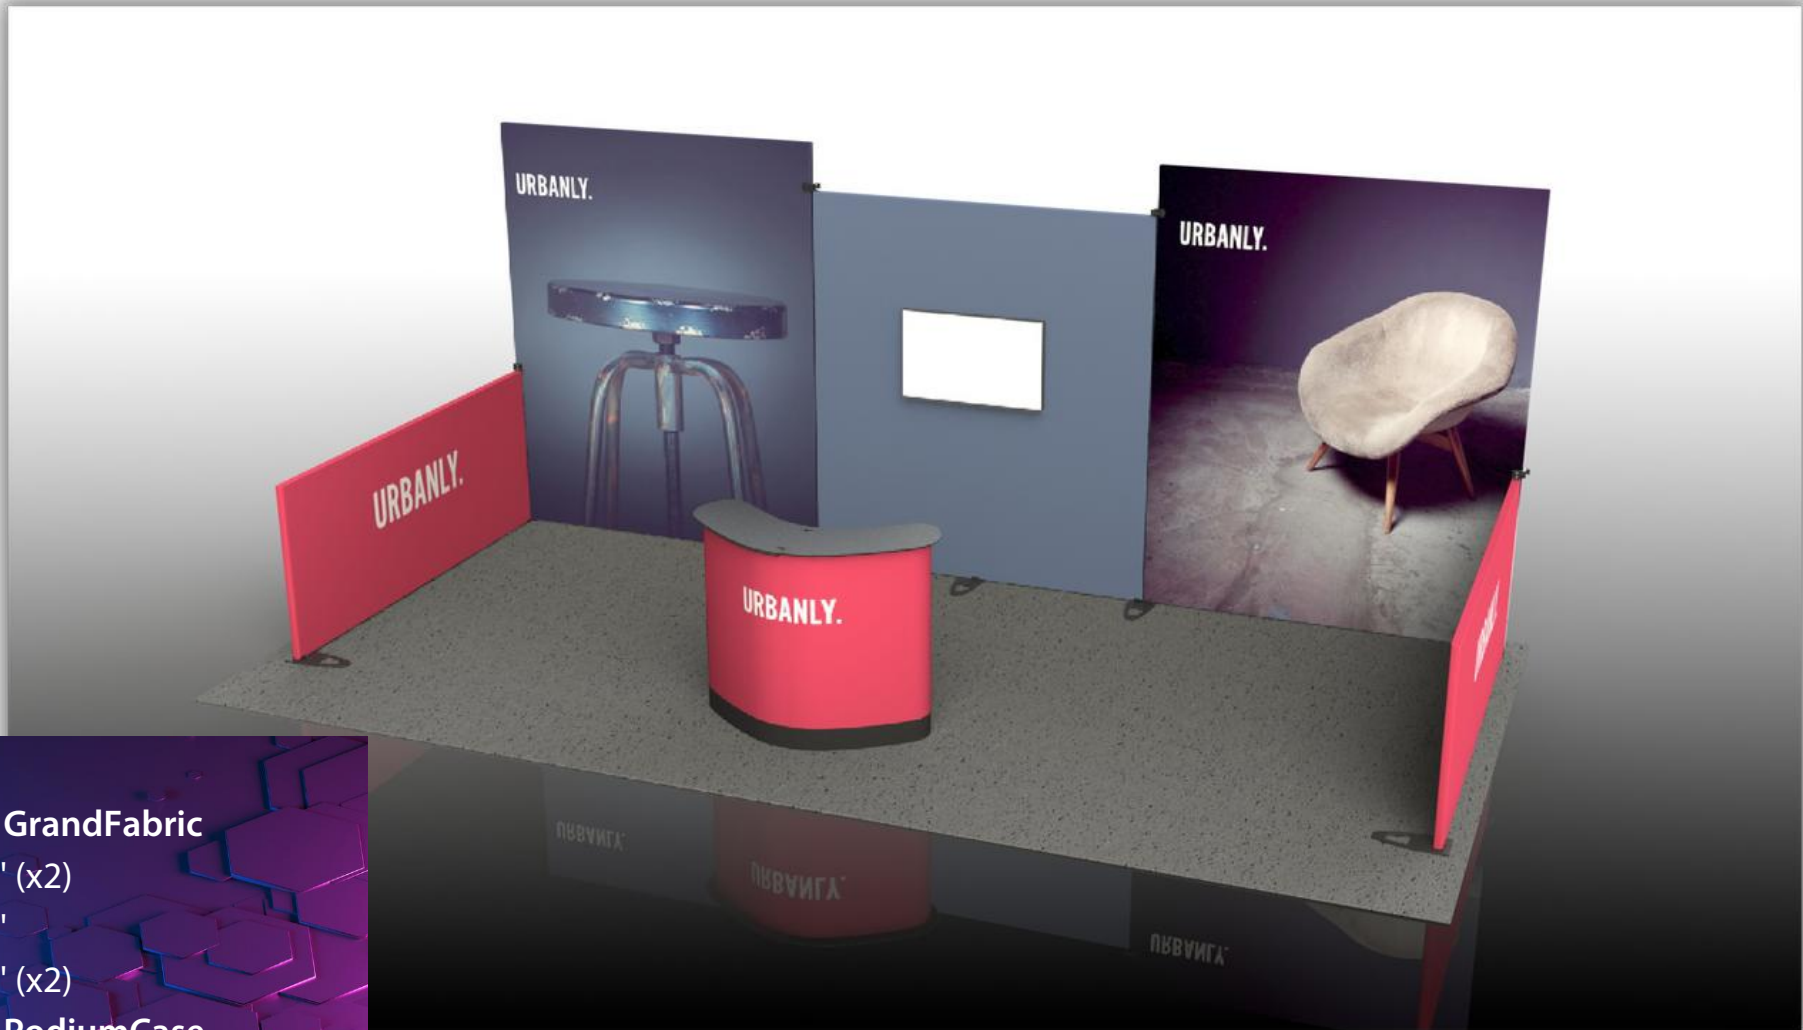

20'x10' Tradeshow Solutions

Expand GrandFabric

- 6'x8' (x2)
- 6'x7'
- 8'x3' (x2)

Expand PodiumCase

Accessories:

- Monitor Holder