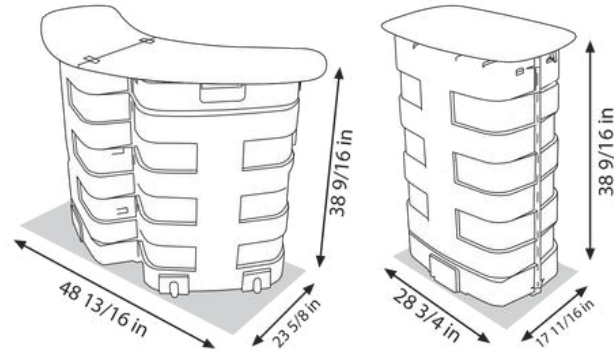

Variety of tops available

Open for Expand PodiumCase

Table Top for Expand PodiumCase comes in one bag

Closed for Expand PodiumCase

Open for Expand PodiumCase XL

Table top for Expand PodiumCase XL comes in two bags

Dimensions

Expand Brochure Pocket

Use one or several brochure pockets.
Very easy to mount.

[LEARN MORE](#)

5' to 30' Options

3' & 5' Backwall

Expand GrandFabric

- 3'x8'
- 5'x8'