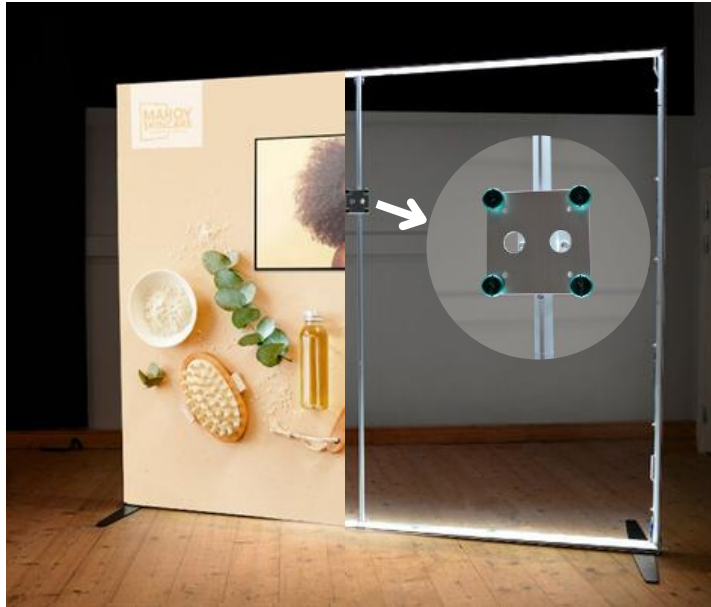

More Options:

- Create Roofs
- Closets
- Add a monitor holder anywhere
- Expand LightBox Counter