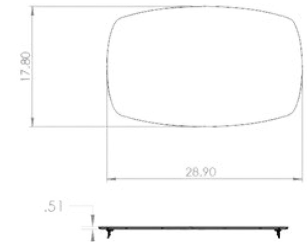

Dimensions:

31.5" x 31.5"	63" x 31.5"	94.5" x 31.5"
31.5" x 63"	63" x 63"	94.5" x 63"
31.5" x 94.5"	63" x 94.5"	94.5" x 94.5"
115.75" x 94.5"		
158.1" x 94.5"	189.8" x 94.5"	221.3" x 94.5"

[LEARN MORE](#) 

Variety of tops available

Open for Expand PodiumCase

Table Top for Expand PodiumCase comes in one bag

Closed for Expand PodiumCase

Open for Expand PodiumCase XL

Table top for Expand PodiumCase XL comes in two bags