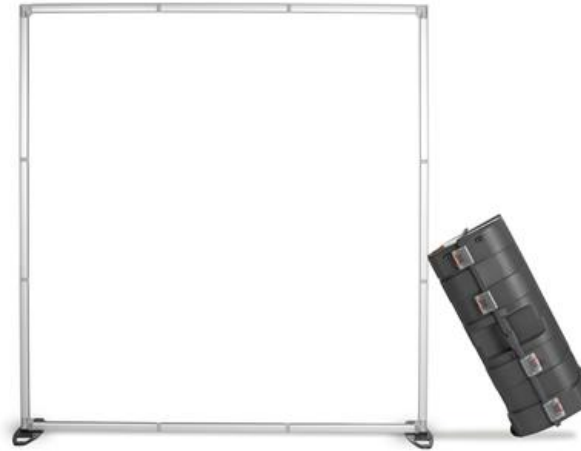

Straight

Dimensions:

w31 7/8" x h94 1/2"
w31 7/8" x h 125 3/16"
w38 5/8" x h94 1/2"
w38 5/8" x h 125 3/16"
w57 3/4" x h94 1/2"
w57 3/4" x h 125 3/16"
w76-3/8" x h94 1/2"
w76-3/8" x h125 3/16"
w91 5/16" x h94 1/2"
w91 5/16" x h125 3/16"
w91 5/16" x h36 5/8"
w115 3/4" x h94 1/2"
w115 3/4" x h125 3/16"
w148 13/16" x h94 1/2"
w148 13/16" x h125 3/16"
w231 4/8" x h94 1/2"
w231 1/2" x h125 3/16"

Custom sizes available