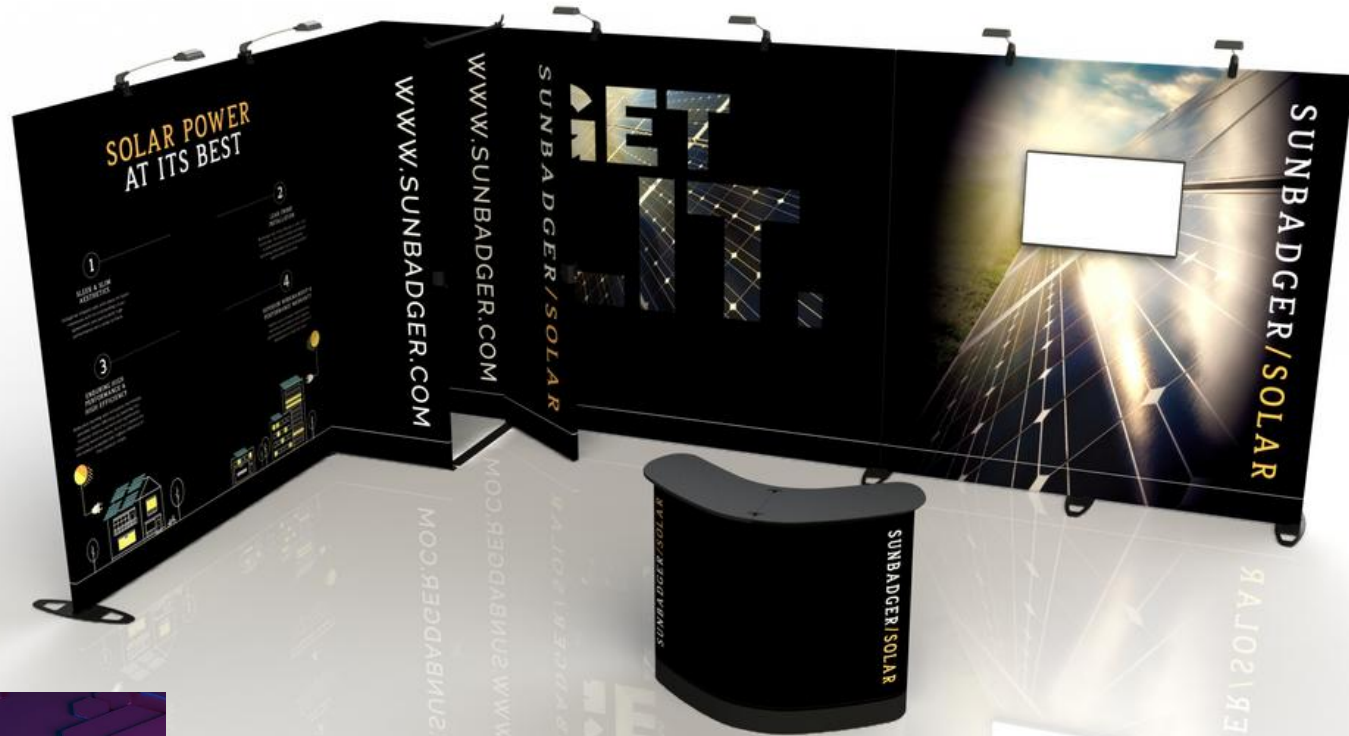

20'x10' Tradeshow Solutions

Expand GrandFabric

- 8'x8' (x3)
- 3'x8' (x4)

Expand PodiumCase

Accessories:

- Monitor Holder
- Spotlights
- Door