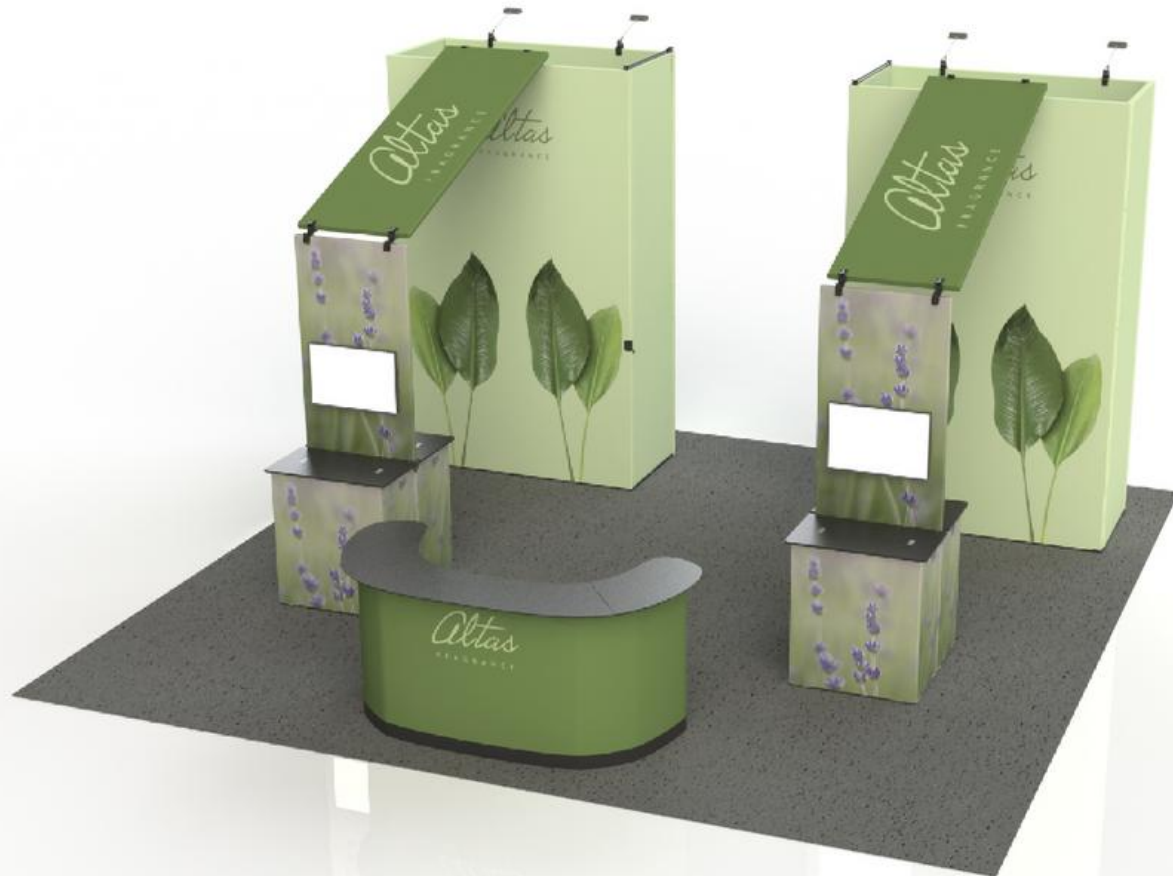

20'x20' Tradeshow Solutions

Expand GrandFabric

- 8'x10'
- 8'x10.5' (x3)
- 8'x8' (x5)
- 3'x10.5
- 2'x8' (x6)

Expand Demo Pod

Accessories:

- Monitor Holder
- Roof Clamps

20'x20' Tradeshow Solutions

Expand GrandFabric

- 17'x6'
- 6'x10'
- 6'x10.5 (x2)
- 6'x8' (x2)

Expand PodiumCase XL

Accessories:

- Roof Clamps

20'x20' Tradeshow Solutions

Expand GrandFabric

- 6'x8' (x2)
- 3'x8' (x6)

Accessories:

- Roof Clamps

20'x20' Tradeshow Solutions

Expand GrandFabric

- 6'x10.5' (x4)
- 3'x10.5' (x4)
- 3'x8' (x2)

Expand PodiumCase XL

Expand Demo Pod

Accessories:

- Monitor Holder
- Spotlights
- Roof Clamps
- Door