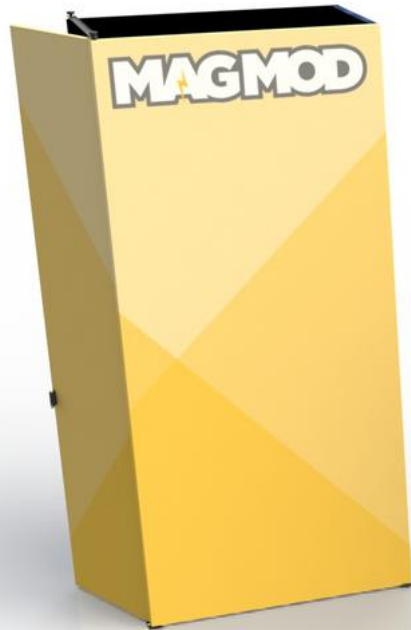

- 10'x8'
- 8'x8' (x3)

Expand PodiumCase

Accessories:

- Expand BrochureStand
- Monitor Holder
- Spotlights

20'x10' Tradeshow Solutions

Expand LightBox Portable

- 5'x8'

Expand GrandFabric

- 10'x8'
- 5'x8' (x2)
- 3'x8' (x4)

Expand PodiumCase

Accessories:

- Monitor Holder
- Spotlights
- Roof Clamps
- Door
- Table
- Hanging Shelves
- Brochure Holder

20' x 20' Booths

20'x20' Tradeshow Solutions