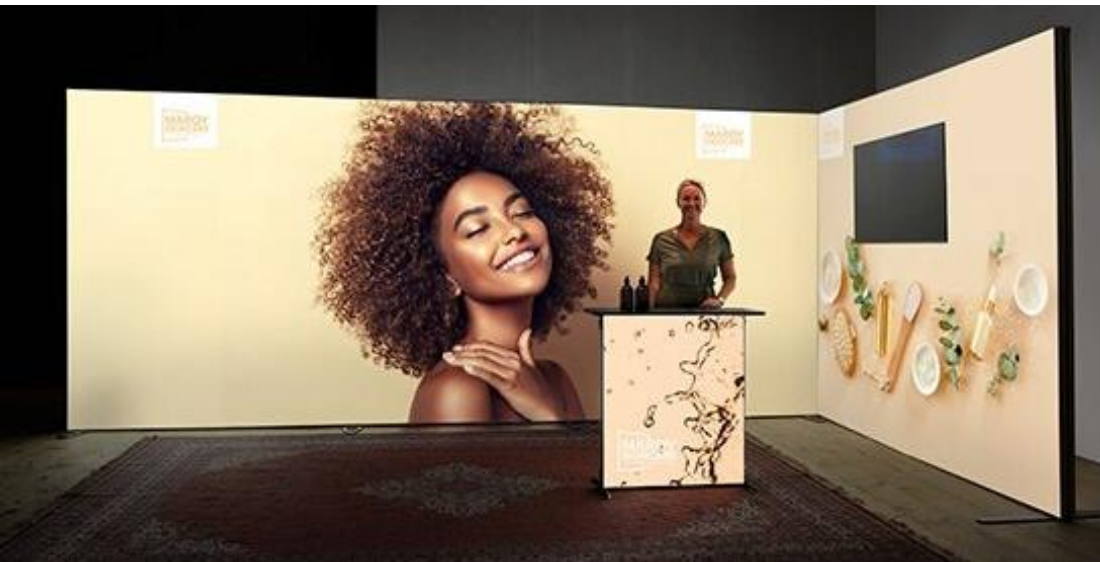

Dimensions:

31.5" x 31.5"	63" x 31.5"	94.5" x 31.5"
31.5" x 63"	63" x 63"	94.5" x 63"
31.5" x 94.5"	63" x 94.5"	94.5" x 94.5"
115.75" x 94.5"		
158.1" x 94.5"	189.8" x 94.5"	221.3" x 94.5"

[LEARN MORE](#) 

Expand LightBox Counter

The Expand LightBox Counter is a portable, backlit counter with a wooden top and high-quality fabric prints on both sides. Illuminated by long-lasting LED lights, it is easy to set up and reuse year after year by simply updating the graphics. The counter comes in a carrying bag and can be combined with other Expand products for a cohesive, illuminated display.

- **Customizable Pillowcase & SEG Graphics:**
- It offers the flexibility to showcase your brand with customizable graphics, ensuring your message is conveyed effectively.
- **Portable Design:** Designed for convenience and easy set up
- **High-Quality Materials:** constructed using durable and high-quality materials, ensuring longevity.
- **Easy Maintenance:** easy to maintain, ensuring your investment lasts for multiple events.
- **Professional Appearance:** a polished and professional appearance to your event booth or display.