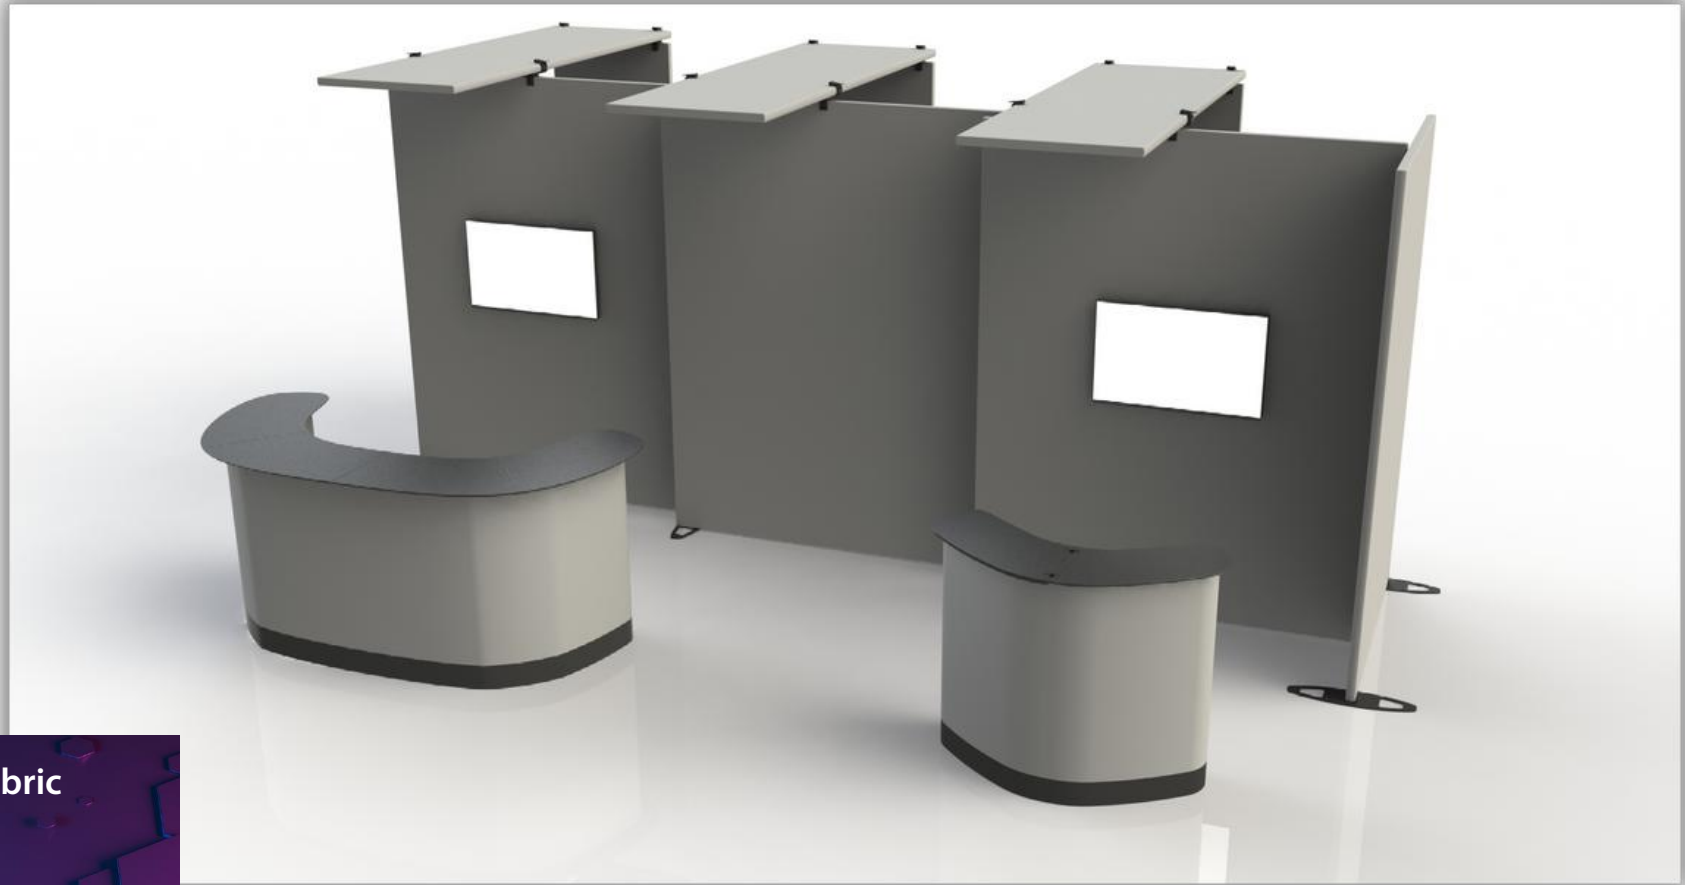

20'x20' Tradeshow Solutions

Expand GrandFabric

- 6'x8' (x3)
- 5'x8'
- 3'x8' (x6)

Expand Podium Case

Accessories:

- Monitor Holder
- Spotlights
- Table