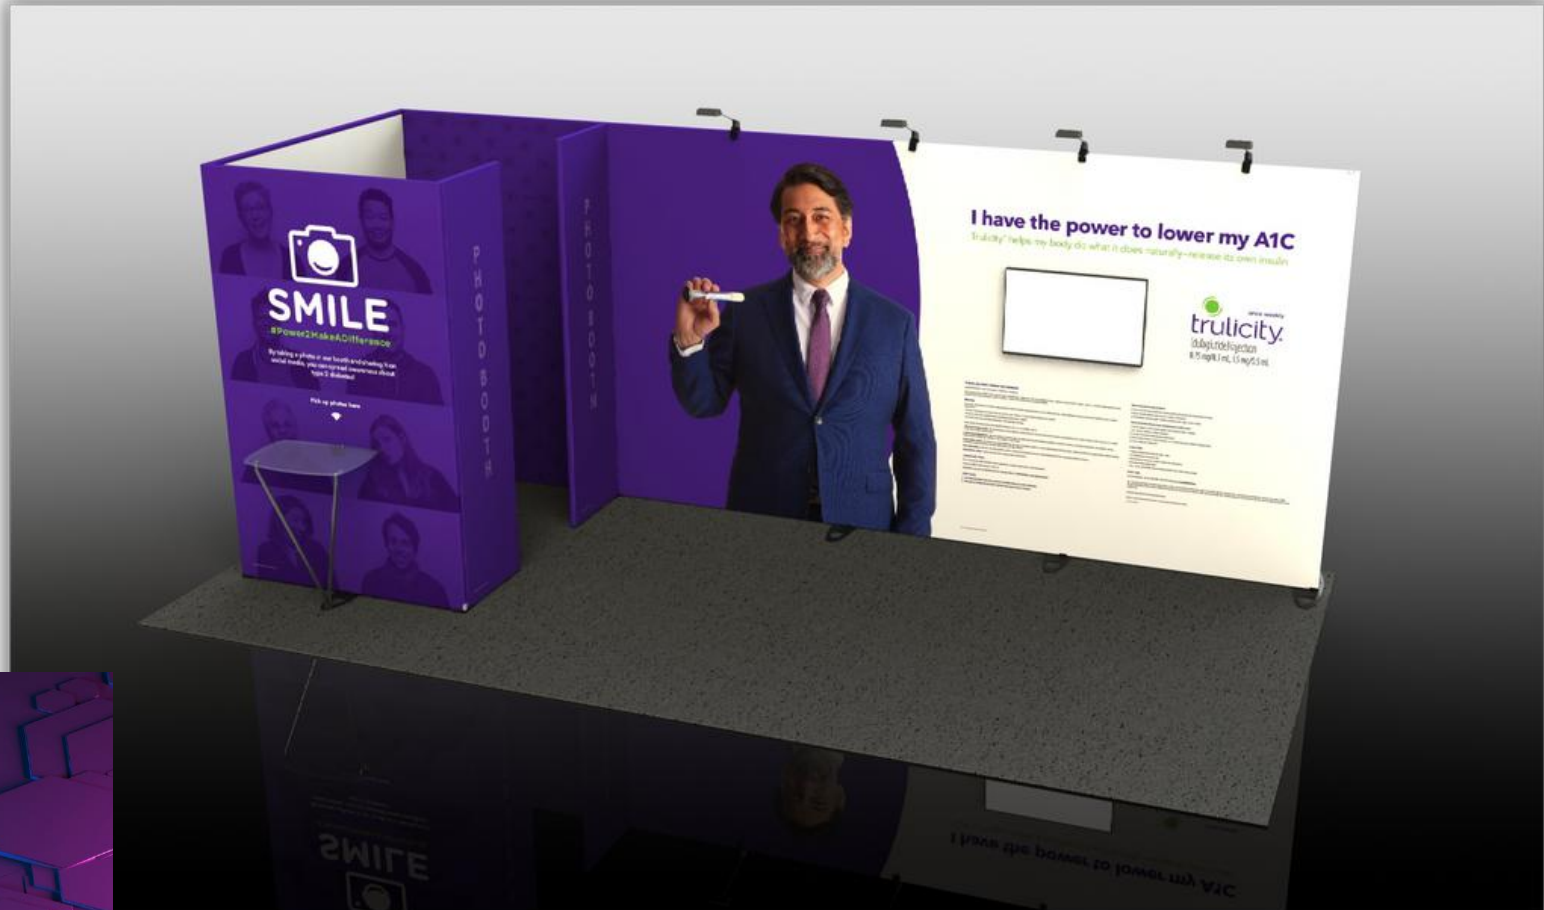

20'x10' Tradeshow Solutions

Expand GrandFabric

- 20'x8'
- 6'x8'
- 5'x8'
- 2'x8' (x2)

Accessories:

- Monitor Holder
- Spotlights
- Table