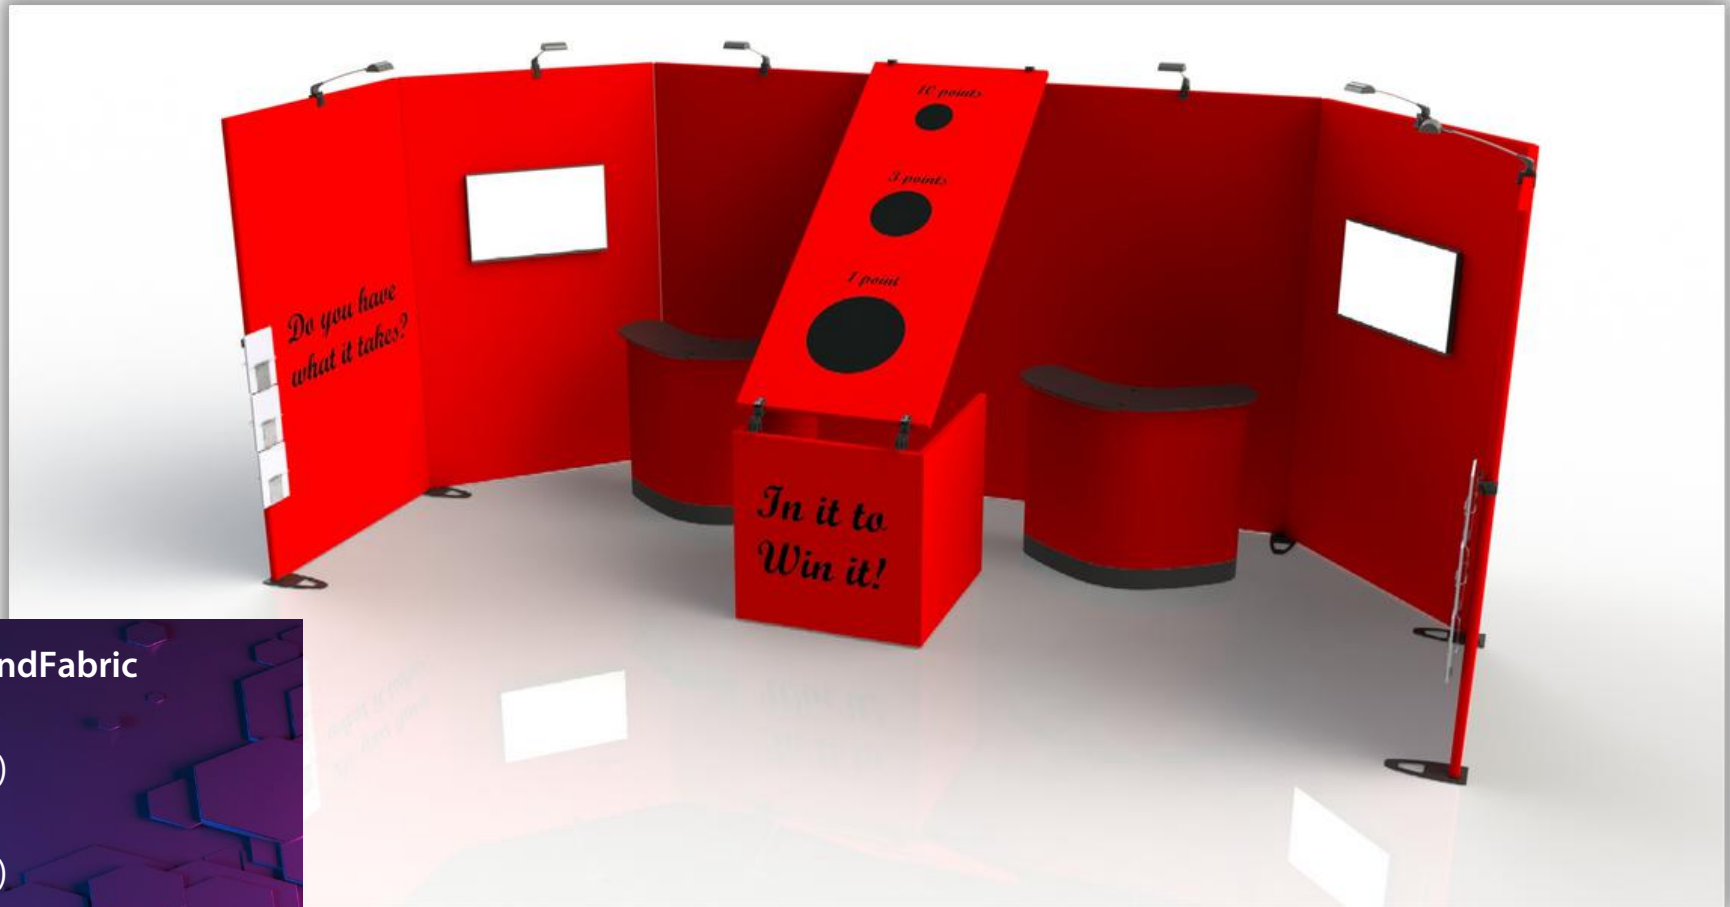

20'x10' Tradeshow Solutions

Expand GrandFabric

- 13x8'
- 5'x8' (x4)
- 3'x8'
- 3'x3' (x3)

Expand PodiumCase

Accessories:

- Monitor Holder
- Spotlights
- Brochure Holder
- Roof Clamps