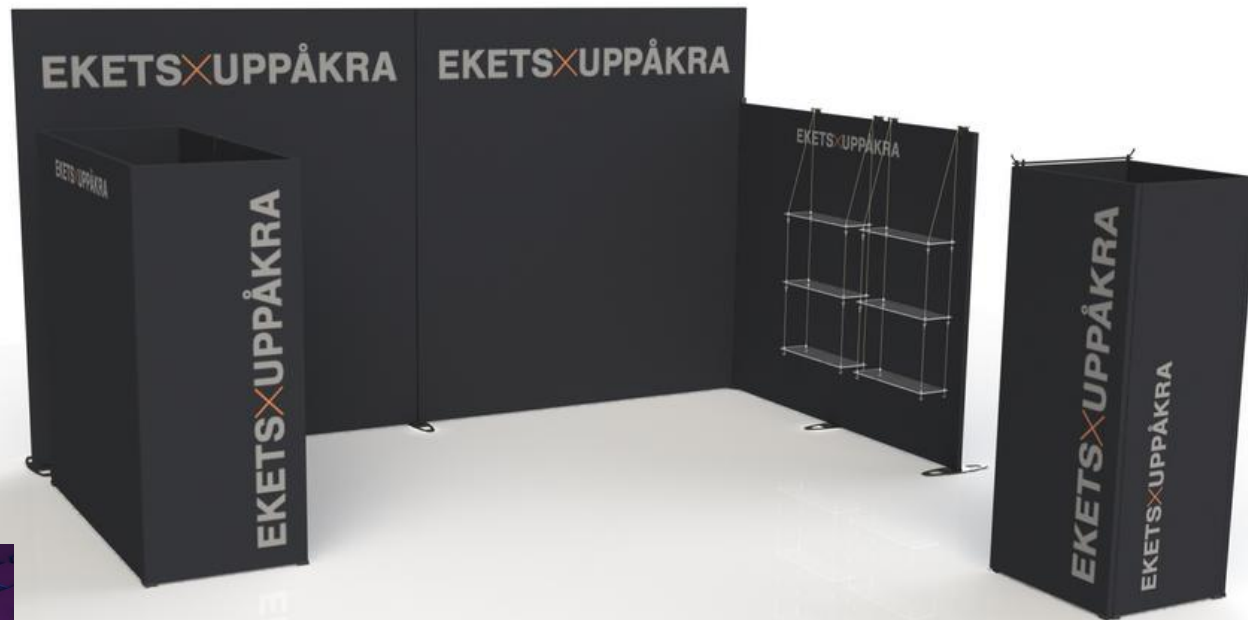

20'x20' Tradeshow Solutions

Expand GrandFabric

- 10'x8'
- 8'x3'(x2)
- 6'x12'(x2)
- 3'x12'(x2)

Accessories:

- Spotlights
- Door

20'x20' Tradeshow Solutions

Expand GrandFabric

- 10'x10' (x2)
- 10'x8'
- 8'x8'
- 5'x8'
- 3'x8' (x7)

Accessories:

- Hanging Shelves
- Door

20'x20' Tradeshow Solutions

Expand LightBox Portable

- 5'x8'

Expand GrandFabric

- 5'x10.5' Curved
- 5'x8' (x2)
- 3'x8' (x7)

Accessories:

- Monitor Holder
- Roof Clamps

20'x20' Tradeshow Solutions

Expand LightBox Portable

- 5'x8'

Expand GrandFabric

- 10'x8'
- 5'x8' (x2)
- 3'x8' (x5)

Expand PodiumCase

Expand PodiumCase XL