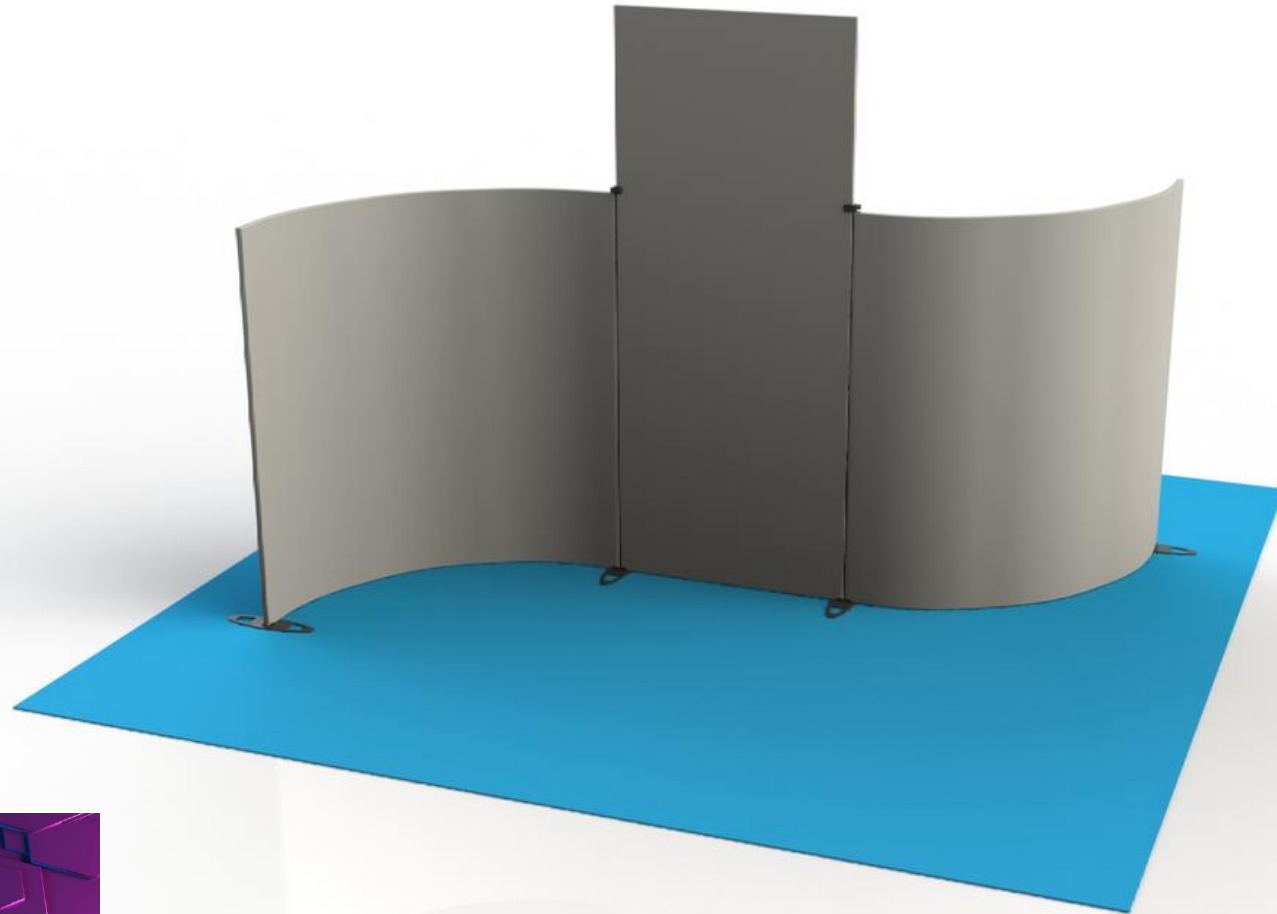

20'x20' Tradeshow Solutions

Expand GrandFabric

- 6'x8' (x3)
- 3'x8' (x8)

Accessories:

- Monitor Holder
- Spotlights
- Roof Clamps
- Door

20'x20' Tradeshow Solutions

Expand GrandFabric

- 8'x8' Curved (x2)
- 5'x10.5'