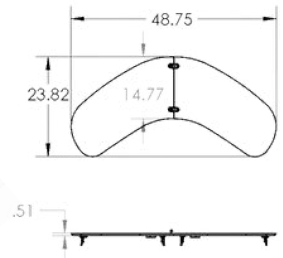

Dimensions:

31.5" x 31.5"	63" x 31.5"	94.5" x 31.5"
31.5" x 63"	63" x 63"	94.5" x 63"
31.5" x 94.5"	63" x 94.5"	94.5" x 94.5"
115.75" x 94.5"		
158.1" x 94.5"	189.8" x 94.5"	221.3" x 94.5"

[LEARN MORE](#) 

Variety of tops available

Open for Expand PodiumCase

Table Top for Expand PodiumCase comes in one bag

Closed for Expand PodiumCase

Open for Expand PodiumCase XL

Table top for Expand PodiumCase XL comes in two bags

Dimensions

Expand Brochure Pocket

Use one or several brochure pockets.
Very easy to mount.

[LEARN MORE](#)

5' to 30' Options

3' & 5' Backwall

Expand GrandFabric

- 3'x8'
- 5'x8'