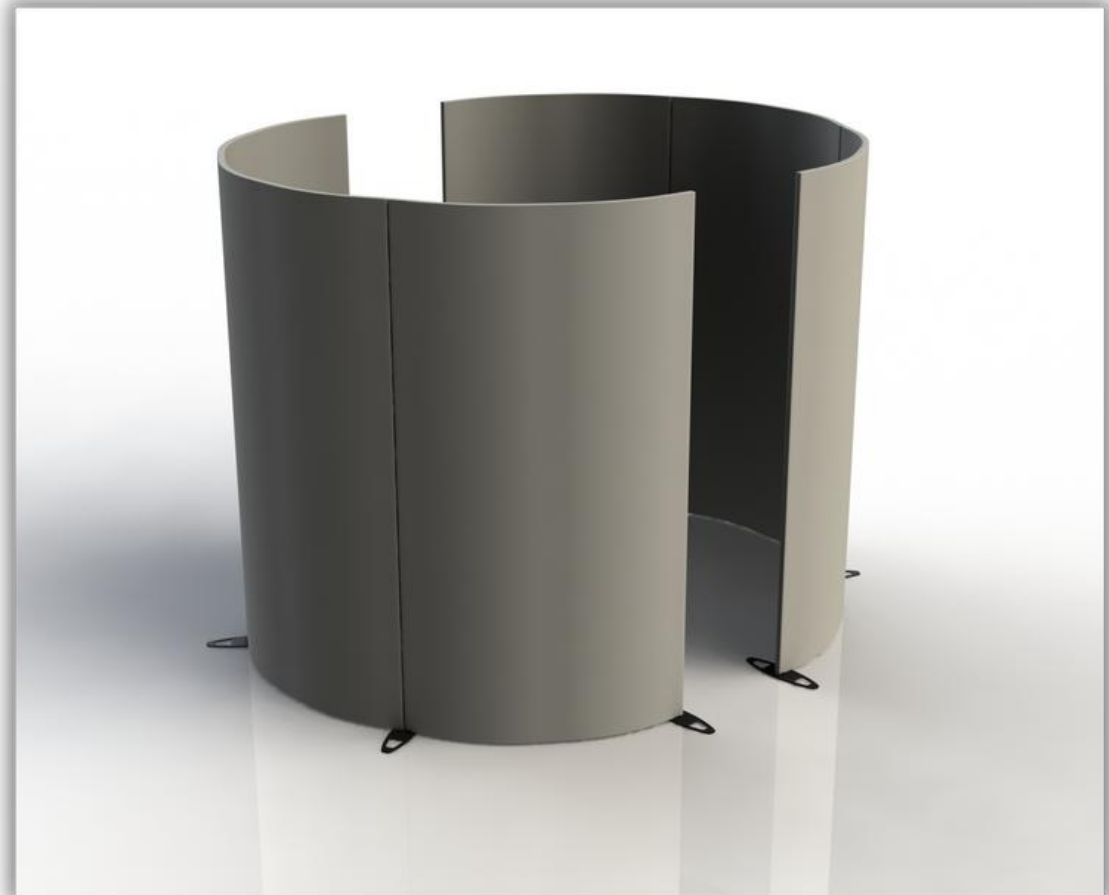

Round shaped Backwalls & Towers

Expand GrandFabric
Curved