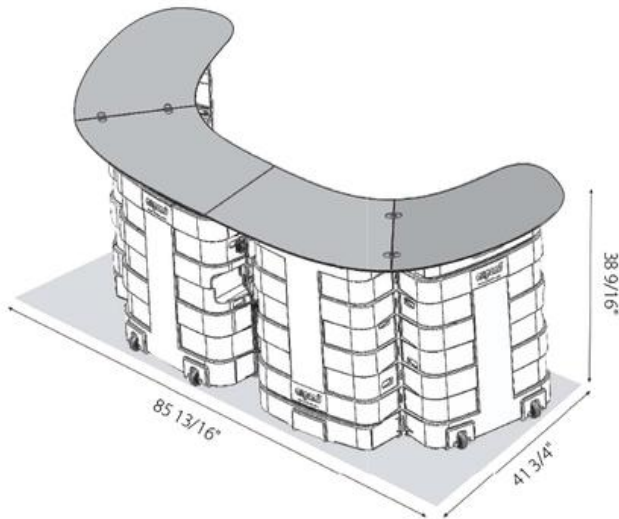

Expand GrandFabric

The Expand GrandFabric is our most popular portable backwall available in many different widths and heights. Choose between a straight or curved backwall in different sizes. It is easy to connect and combine as you like. All of these backwalls can be connected to one another with our different feet and connector options. Use the walls as stand-alone pieces or combine multiple backwall units to create a variety of different unique configurations.

Variety of tops available

Open for Expand PodiumCase

Table Top for Expand PodiumCase comes in one bag

Closed for Expand PodiumCase

Open for Expand PodiumCase XL

Table top for Expand PodiumCase XL comes in two bags

Dimensions

Expand Brochure Pocket

Use one or several brochure pockets.
Very easy to mount.

[LEARN MORE](#)

5' to 30' Options

3' & 5' Backwall

Expand GrandFabric

- 3'x8'
- 5'x8'