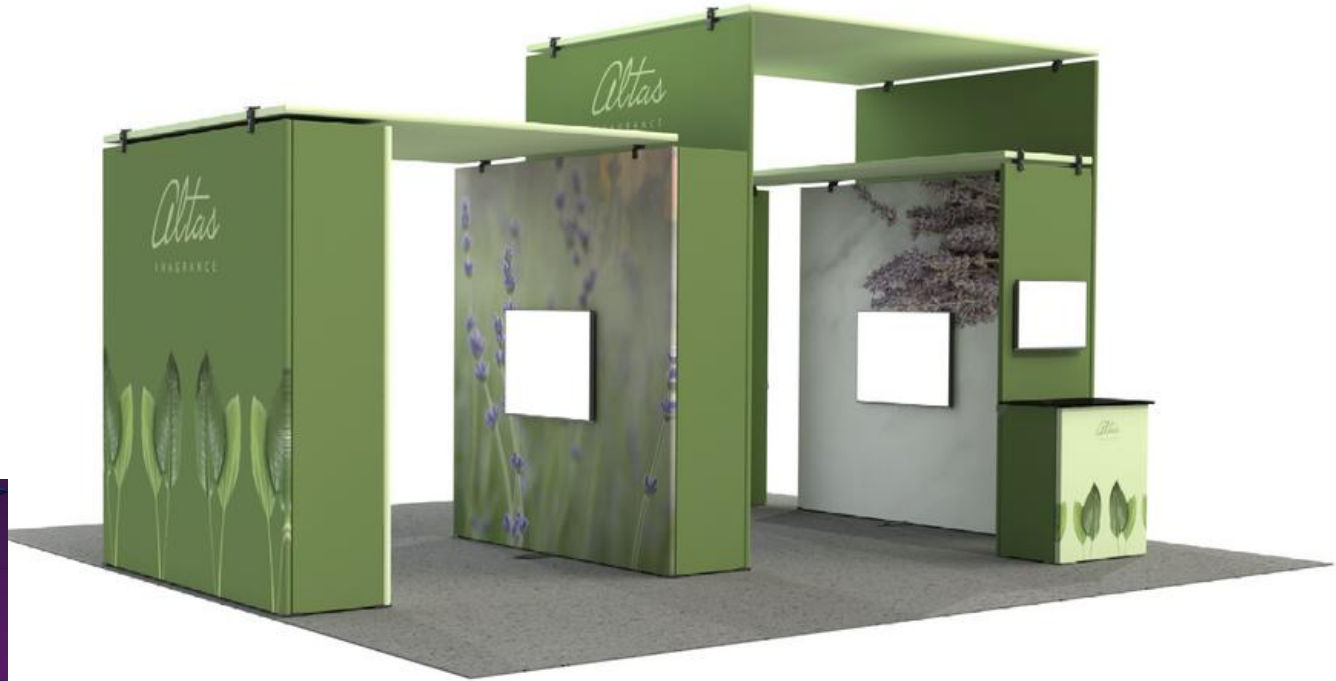

- Spotlights
- Long Shelves
- Roof Clamps
- Door

20'x20' Tradeshow Solutions

Expand GrandFabric

- 5'x10.5' (x4)
- 3'x8' (x3)

Expand PodiumCase XL

Expand Demo Pod

Accessories:

- Monitor Holder
- Roof Clamps

20'x20' Tradeshow Solutions

Expand GrandFabric

- 8'x10'
- 8'x10.5' (x3)
- 8'x8' (x5)
- 3'x10.5
- 2'x8' (x6)

Expand Demo Pod

Accessories:

- Monitor Holder
- Roof Clamps

20'x20' Tradeshow Solutions

Expand GrandFabric