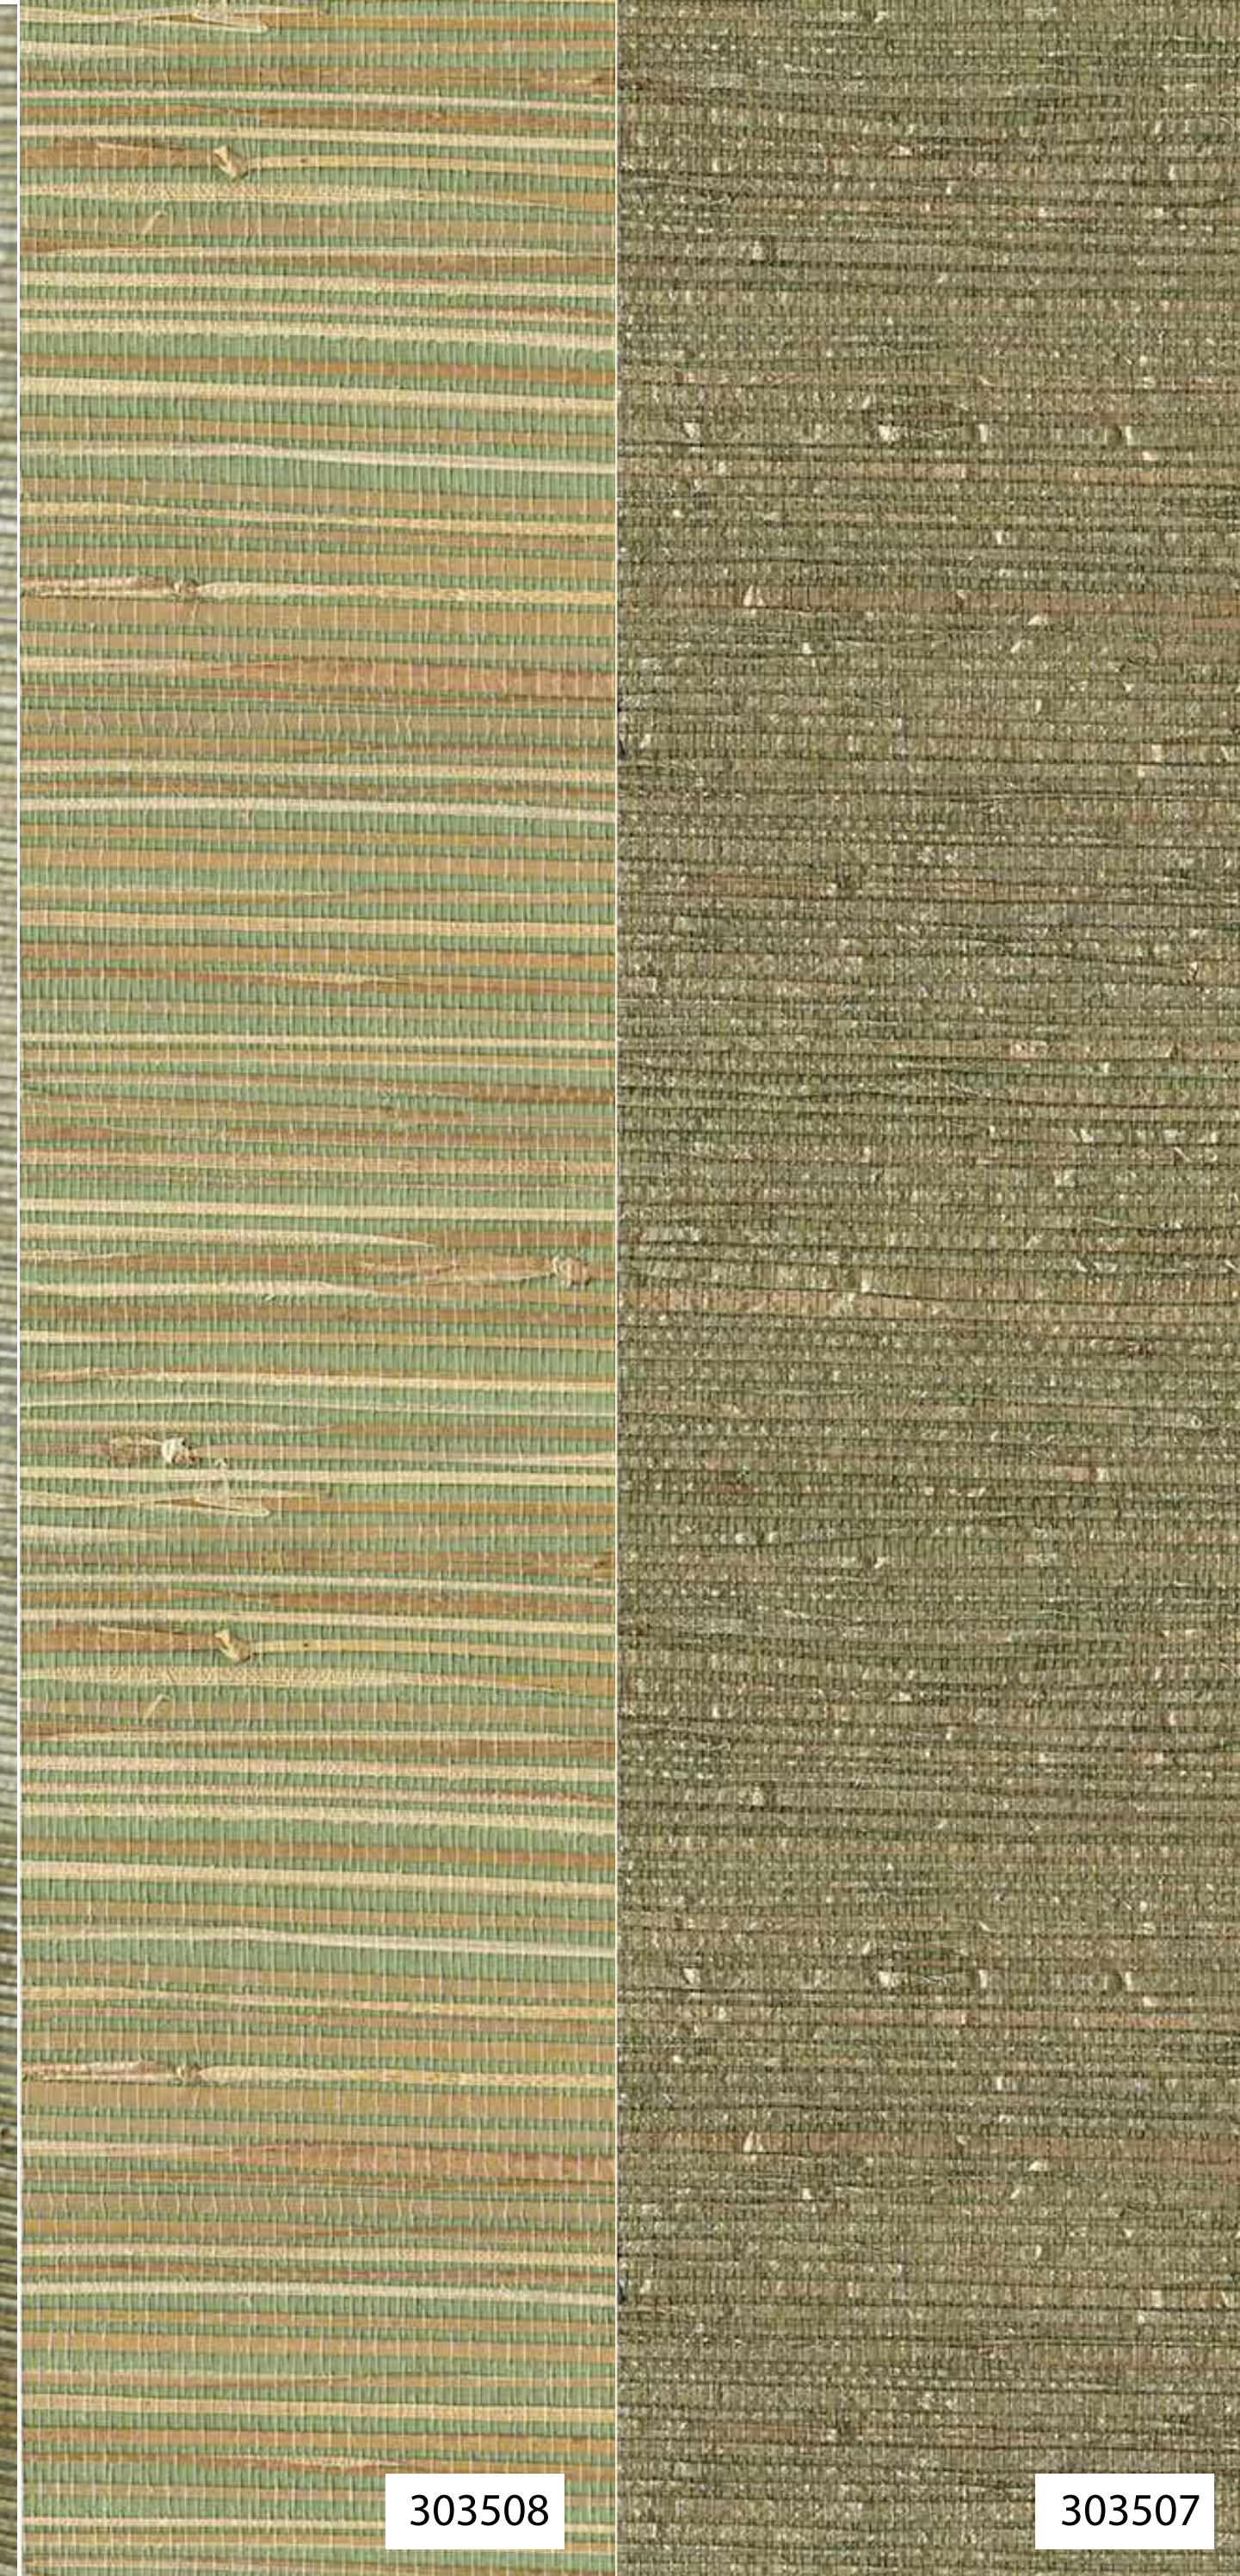

# NATURAL WALLCOVERINGS

'This wallcovering is produced and handmade in Asia. An **array of natural fibres** such as jute, hemp, sisal, reed, seagrass, **bamboo, raffia and cork** is used to create a wealth of textures.'

# 'A WARM EARTHY FEEL'

303504

303500

303501

303502

303503

303504

303506

303505

303508

303507

303509

303510

303511

303512

303513

303514

303515

303516

303531

303517

303518

303519

303520