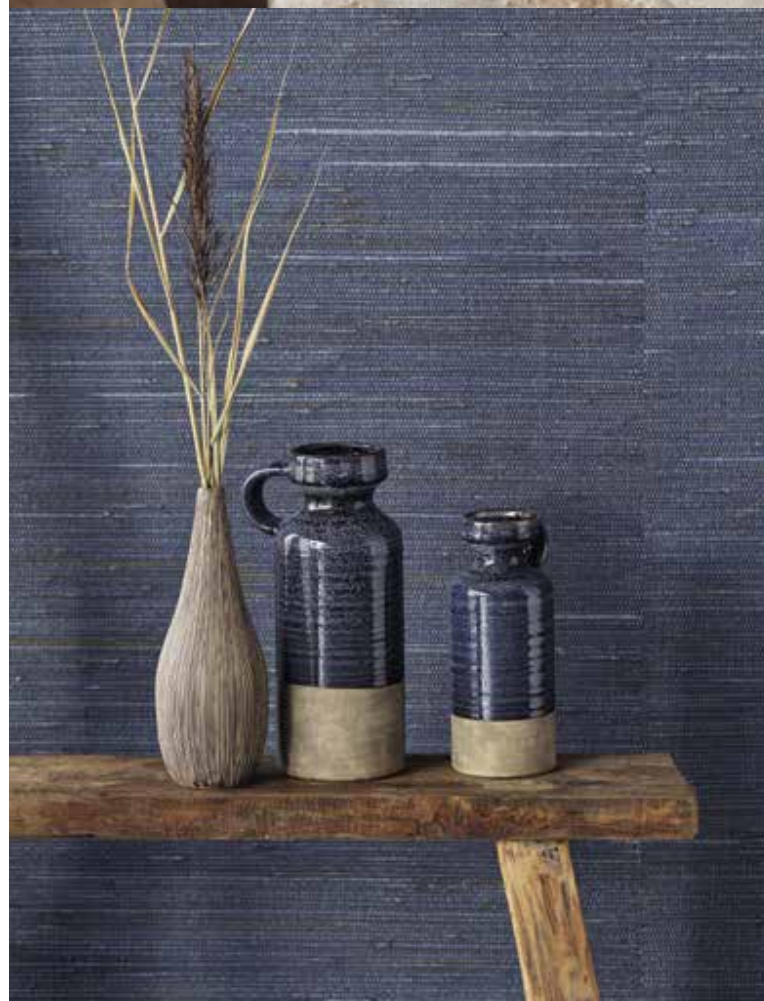

# NATURAL WALLCOVERINGS

'This wallcovering is produced and handmade in Asia. An **array of natural fibres** such as jute, hemp, sisal, reed, seagrass, **bamboo, raffia and cork** is used to create a wealth of textures.'