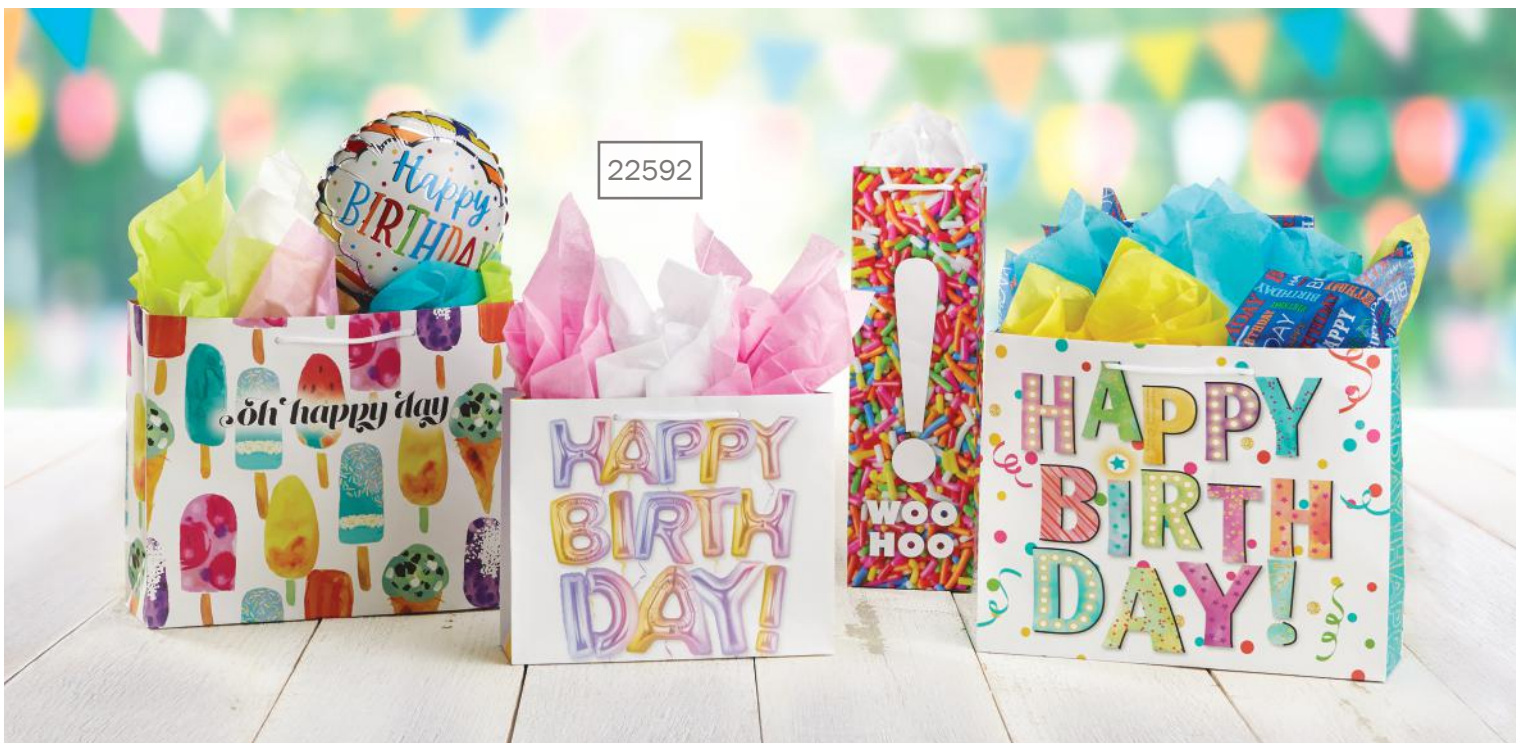

**MORE WRAPPING
PAPER AVAILABLE
ONLINE AT
www.shopdfscanada.com**

24339 HAPPY
BIRTHDAY JUMBO
REVERSIBLE ROLL
WRAP
40 Sq. Ft. (24" x 20")
$16.00

22592 EVERYDAY GIFT
BAG
ASSORTMENT
A variety of sizes to
accommodate a variety
of gifts and occasions!
Includes 4 gift bags: 1
bottle-sized (4.5" x 15"
x 4.5"), 2 large (13.25"
x 10.5" x 4.5") and 1
small (10.5" x 8.5" x
3.5").
$12.00

LET'S CELEBRATE!

22592