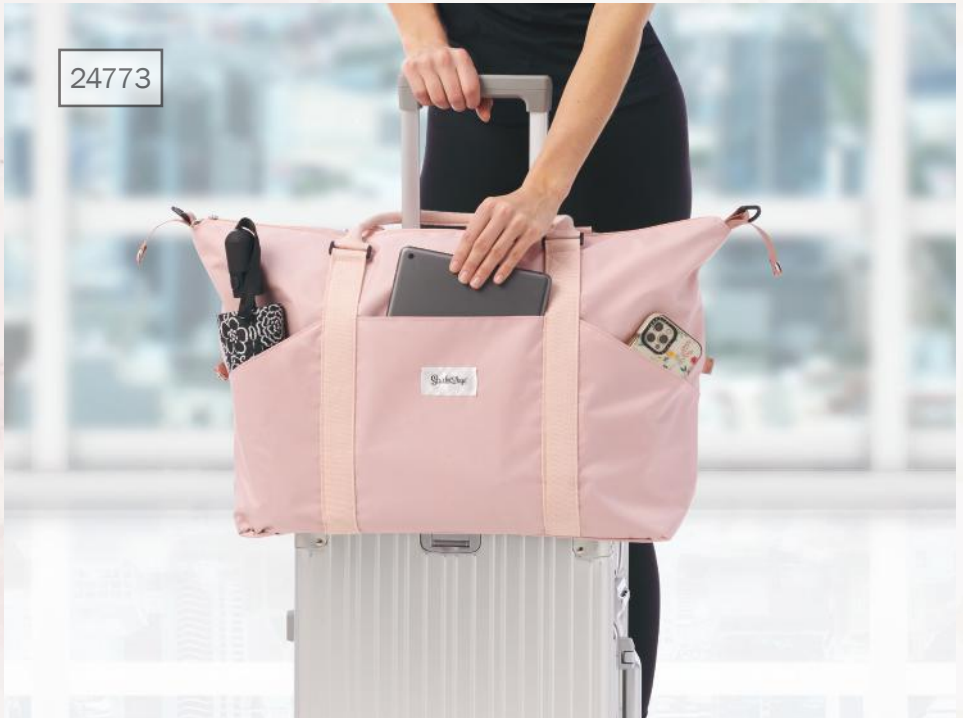

TRAVEL *awaits*