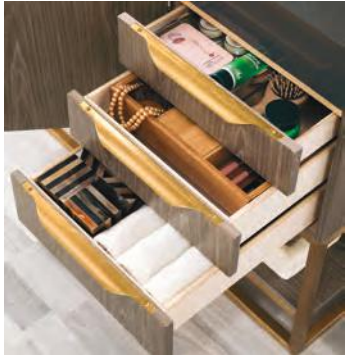

Composite Stone Countertop

Columbia Cabinets are available in three finishes