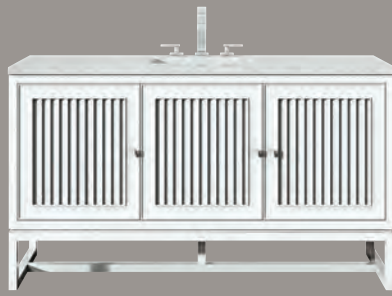

The Athens Collection features reversible door panels

*A single faucet hole top in White Zeus with a backsplash is an available option

Addison 48" Rectangular Mirror
E444-M48-GW
Glossy White Finish
48" W x 1" D x 39" H