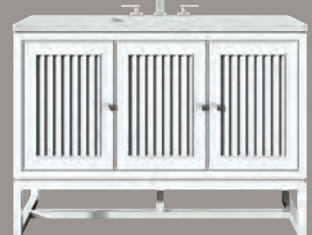

Athens 15" Tower Hutch - Right
E645-H15R-GW
Glossy White Finish
14 7/8" W x 14 7/8" D x 57 3/4" H

Athens 48" Single Vanity
Group Combination
Glossy White Finish
126" W x 23 1/2" D x 91 1/8" H

Addison 48" Rectangular Mirror
E444-M48-GW
Glossy White Finish
48" W x 1" D x 39" H