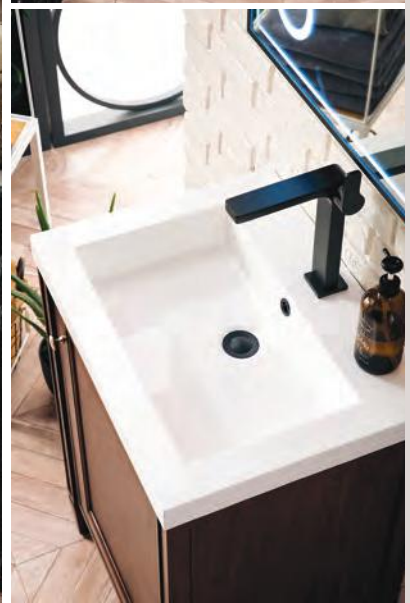

Britannia 24" Single Vanity
E652-V24-NVB-WG
Navy Blue Finish
23 5/8"W x 18 1/8"D x 35 3/8"H