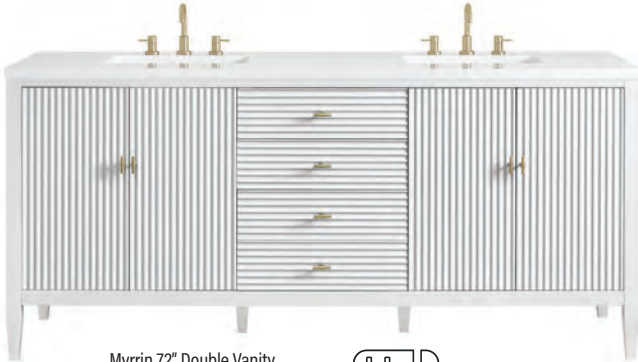

NEW FINISH

new

485 MYRRIN

Myrrin 36" Single Vanity
485-V36-BW
Bright White
36" W x 23-1/2" D x 34" H

Myrrin 48" Single Vanity
485-V48-BW
Bright White
48" W x 23-1/2" D x 34" H

Myrrin 60" Double Vanity
485-V60D-BW
Bright White
60" W x 23-1/2" D x 34" H