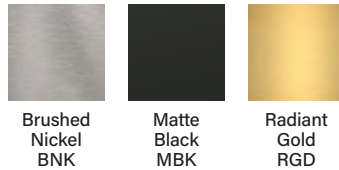

72" Single Vanity
983-V72S-W-AGR-MB
3/8" W x 18 5/8" D x
14 3/8" H

72" Double Vanity
983-V72D-W-AGR-MB
72 3/8" W x 18 5/8" D
x 14 3/8" H

Stainless Steel metal bases
are available in three finishes

* 24" and 31.5" cabinets ship with Brushed Nickel, Radiant Gold and Matte Black hardware.