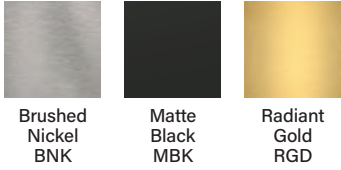

Matte Black
MBK

Radiant Gold
RGD

COLUMBIA

Explore the seemingly endless possibilities this modern collection offers. These distinctive vanities set a bold yet sophisticated tone in small-scale baths and powder rooms, as well as primary en suites. The Columbia and Columbia series are designed with an emphasis on clean lines accented with simple, sculpted hardware.

Stainless Steel metal bases are available in three finishes

Brushed Nickel
BNK