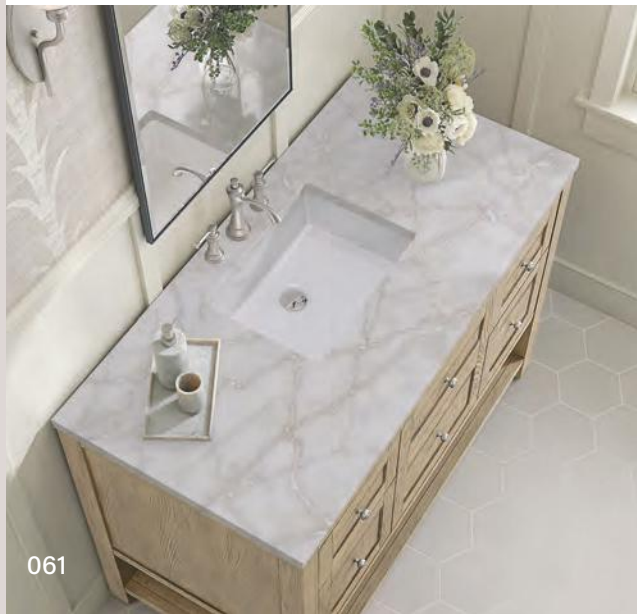

*A single faucet hole top in White Zeus with a backsplash is an available option

New Top with
Single Hole and
Backsplash in
White Zeus

Breckenridge 48" Single Vanity in Whitewashed Oak - 330-V48-WWO /
48" W x 23-1/2" D x 34" H with Rohe 26" Mirror in Matte Black /
715-M26-MB / 26" W x 3/4" D x 40" H
Measurements include countertops - sold separately