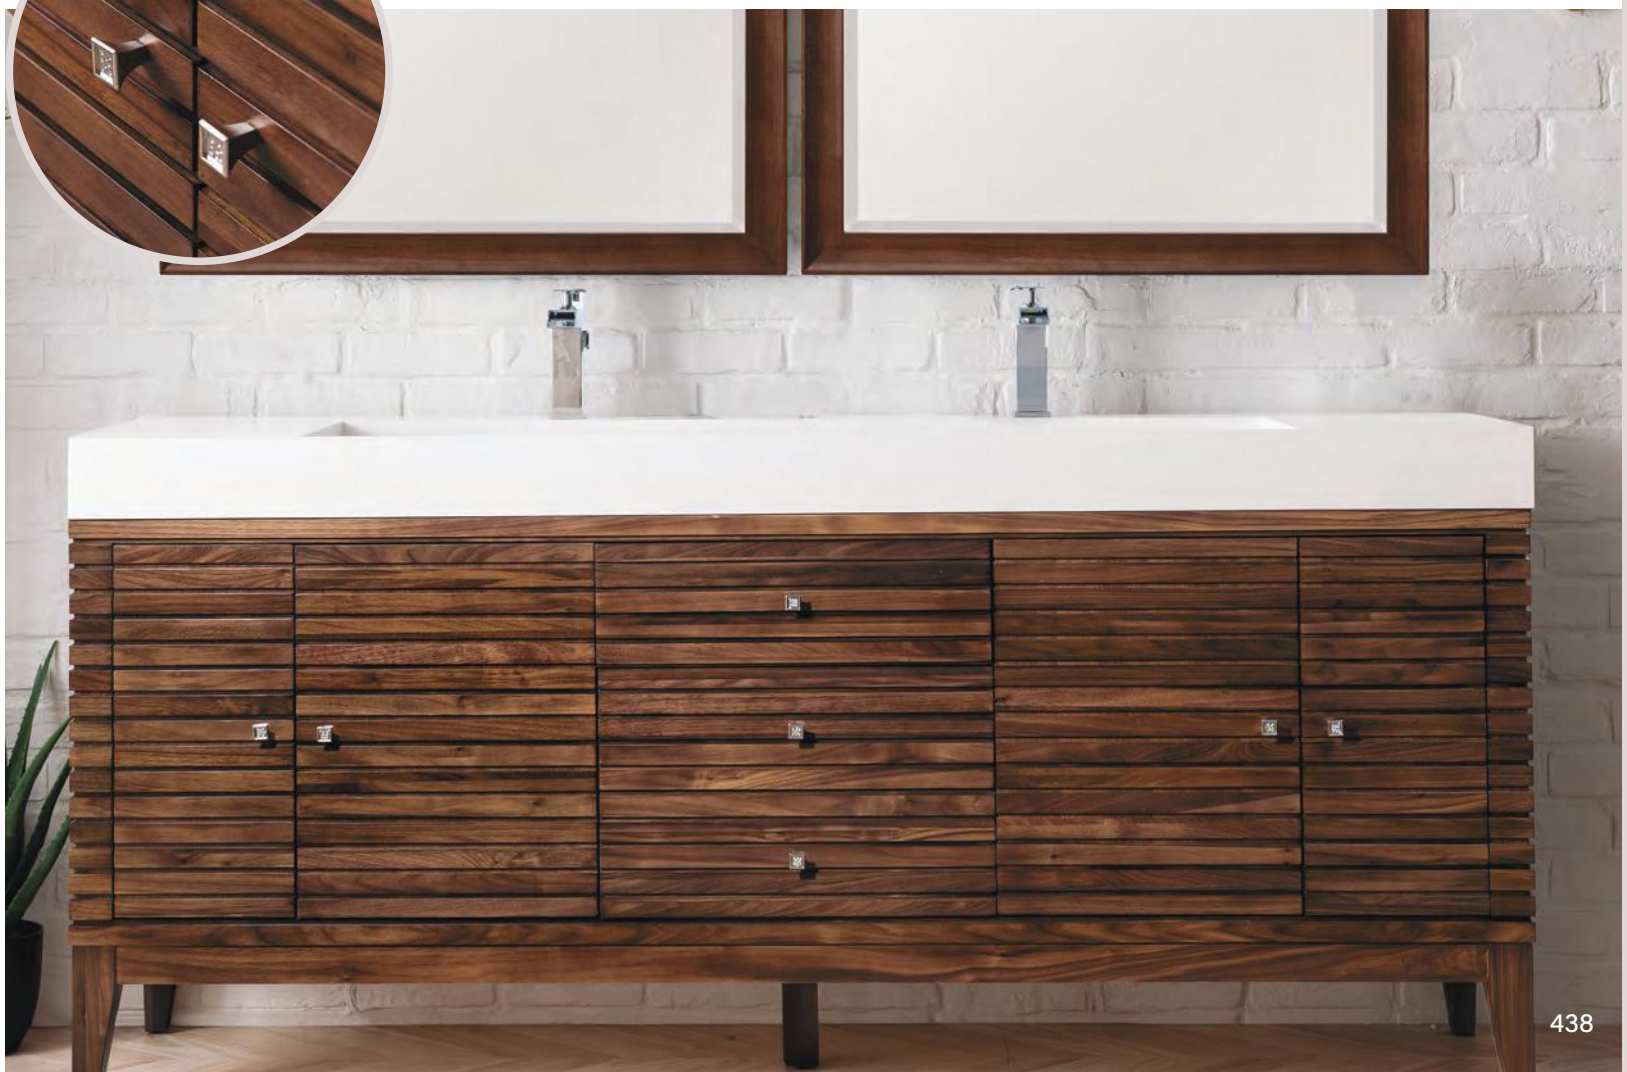

Composite Stone Countertop

White Glossy WG

Linear Vanities are available in two finishes

Mid-Century Walnut WLT

Whitewashed Walnut WW

Linear 72" Double Vanity
210-V72D-WLT
Mid-Century Walnut Finish
72 1/2" W x 18 3/4" D x 34 1/4" H