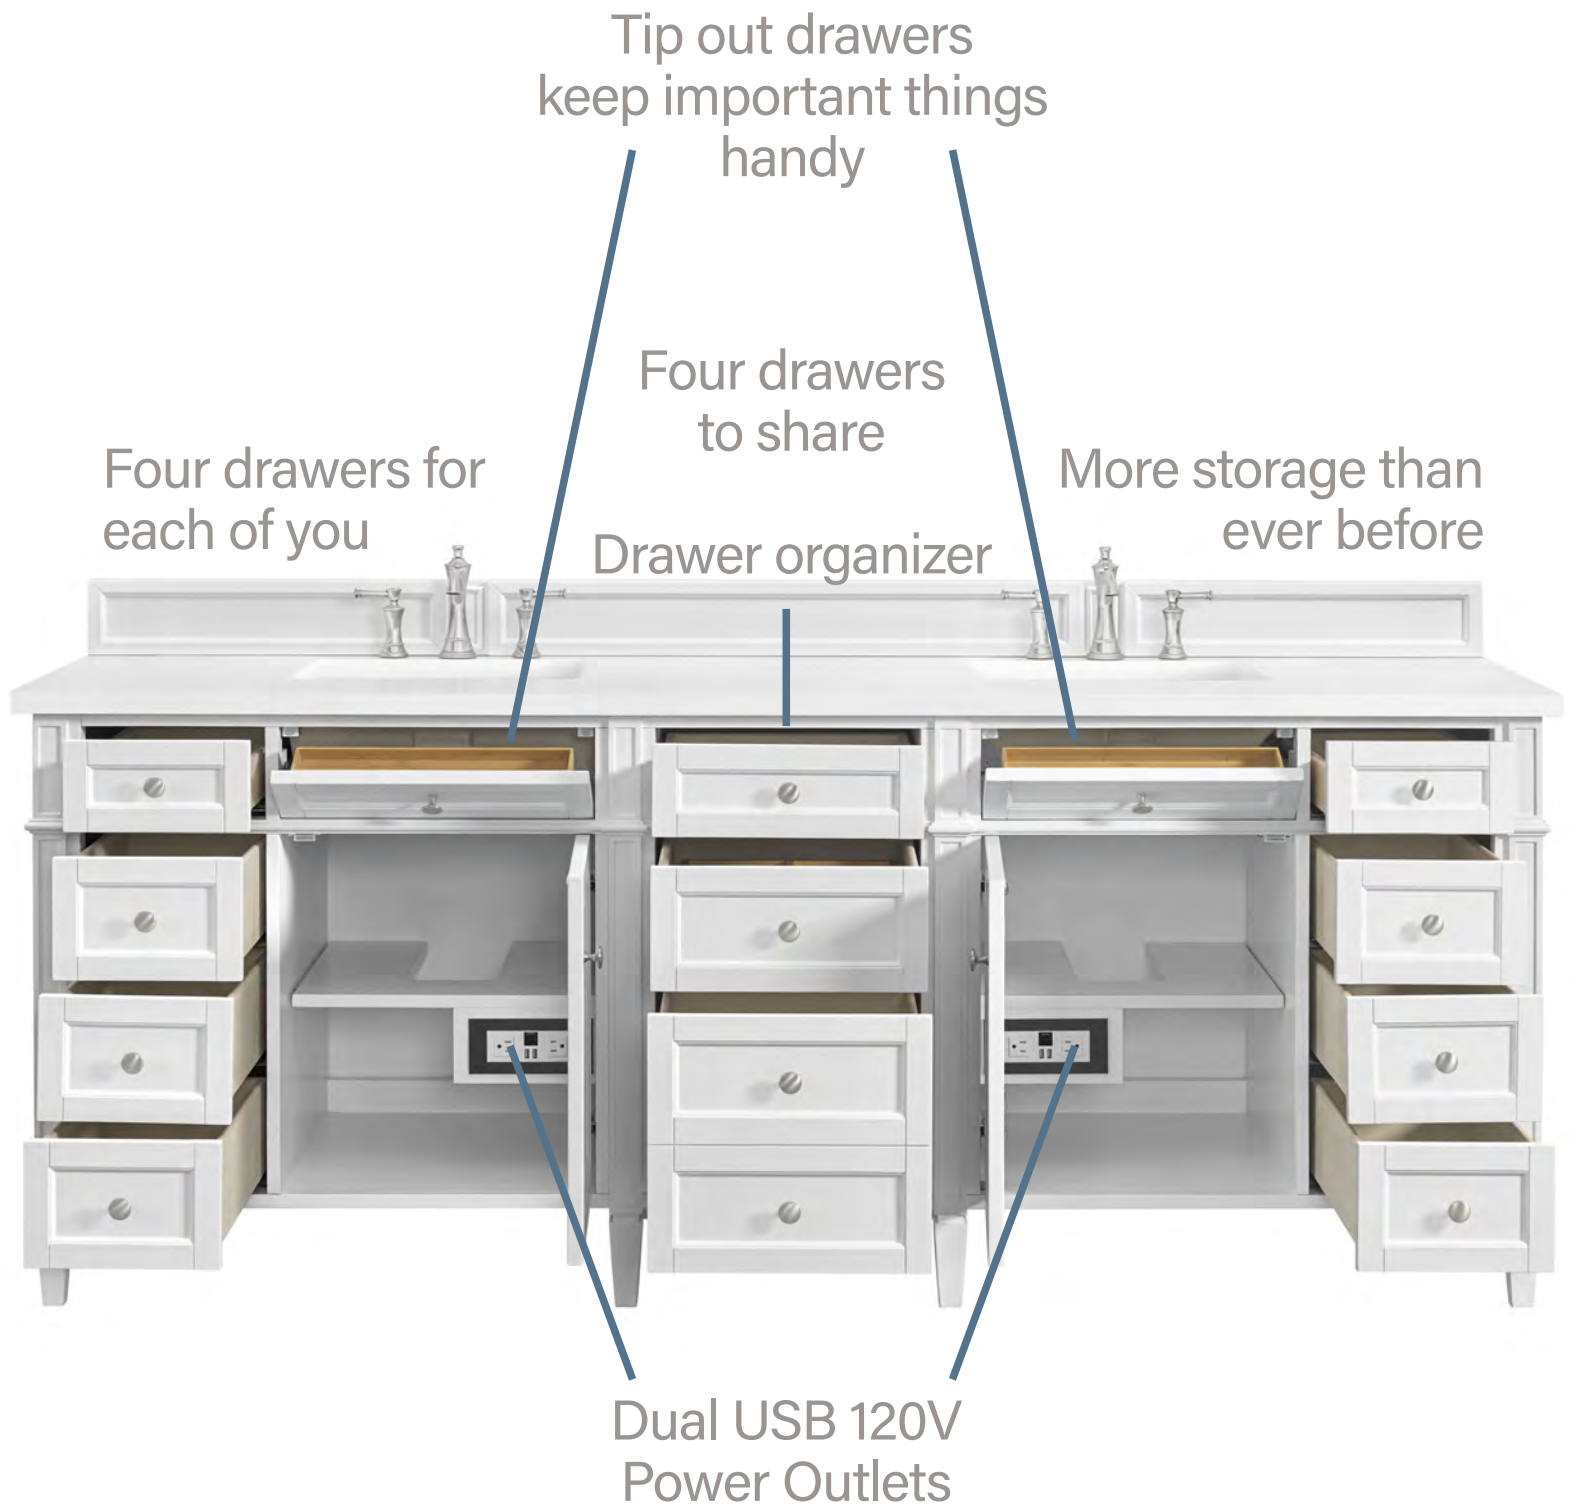

Myrrin 72" Double Vanity
485-V72-WLT
Mid-Century Walnut
72" W x 23-1/2" D x 34" H

Two USB/120V
Power Outlets

MID-CENTURY WALNUT

new

BRITTANY

Our most popular collection just got bigger. Brittany was thoughtfully crafted to combine both traditional and modern style. The tapered legs are a recognizable nod to the past, while the simplistic structure suggests a more contemporary aesthetic. Brittany's versatile design blends beautifully with a wide range of interior styling, while the expansive storage options give this collection desirable functionality.