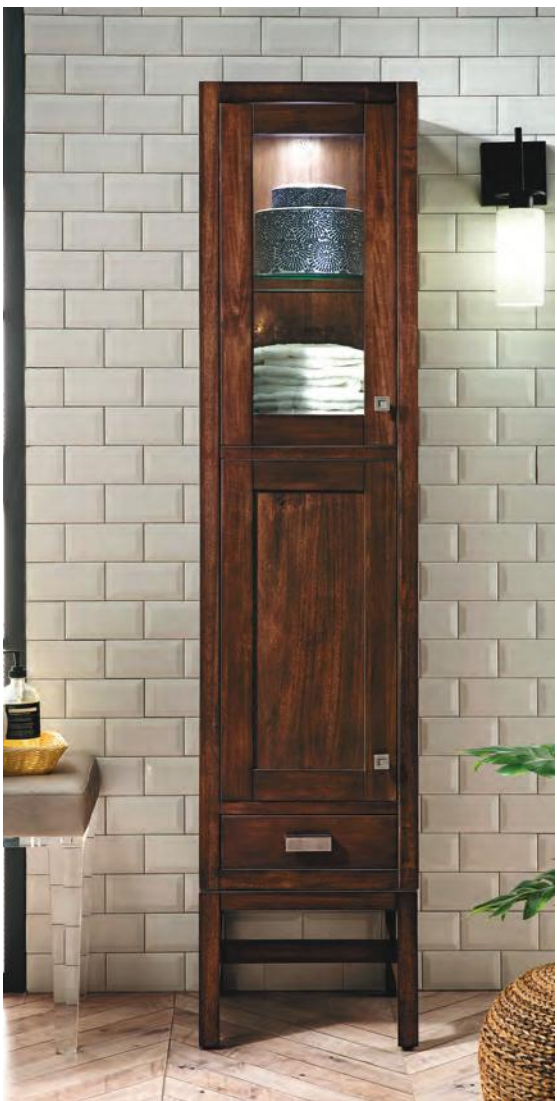

Addison 15" Grand Tower
Hutch Group Combination -
Right
E444MCA-H15GP-AR
Mid-Century Acacia Finish
14 7/8" W x 14 7/8" D x 66 1/4" H

Addison 15" Grand Tower
Hutch Group Combination -
Left
E444MCA-H15GP-AL
Mid-Century Acacia Finish
14 7/8" W x 14 7/8" D x 66 1/4" H