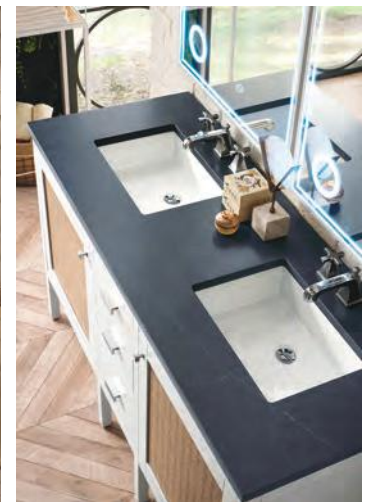

ADDISON

Premium soft-close drawer slides and door hinges

Silestone® Charcoal Soapstone quartz top

Silestone® Eternal Jasmine Pearl quartz top