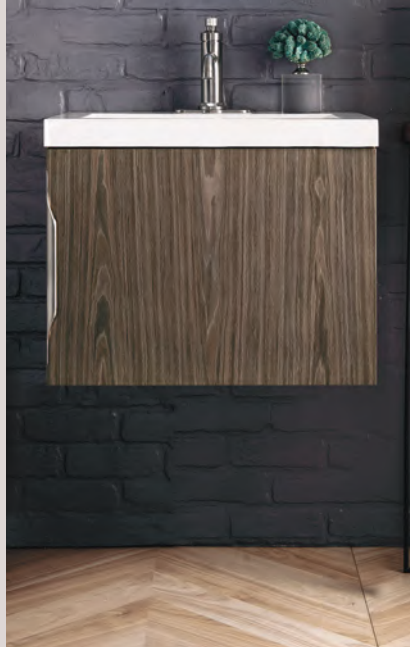

Stainless Steel metal bases are available in three finishes

COLUMBIA

Columbia 24" Single Vanity
883-V24-W-AGR-BN
Ash Gray Finish
23 5/8" W x 18 1/8" D x 18 7/8" H