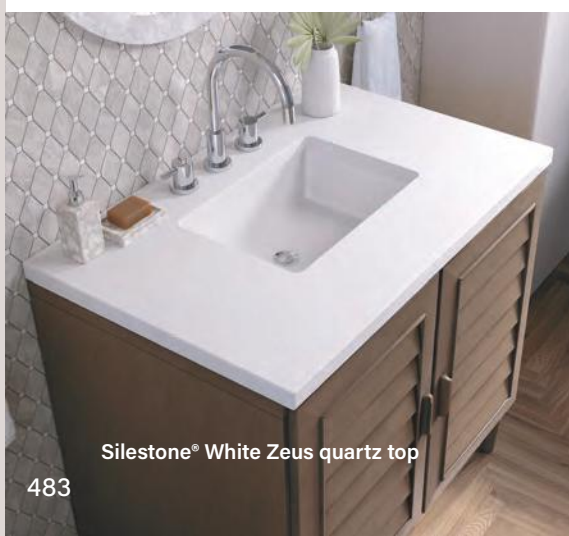

Portland 36" Single Vanity
620-V36-WW
Whitewashed Walnut Finish
35 7/8" W x 23 1/2" D x 33" H

Silestone® White Zeus quartz top