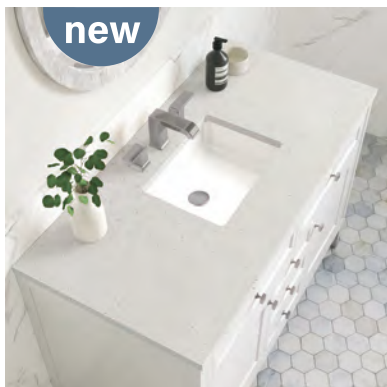

LIME DELIGHT by Silestone™ (Quartz) 050 Series