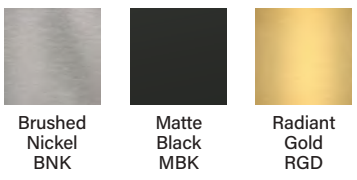

CHIANTI

Stainless Steel metal bases are available in three finishes

Brushed Nickel BNK   Matte Black MBK   Radiant Gold RGD

Each cabinet comes with two knobs in each of these three finishes.