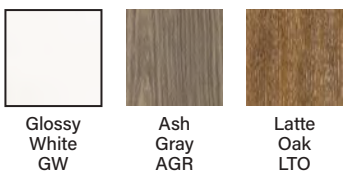

COLUMBIA

Stainless Steel metal bases are available in three finishes

Composite Stone Countertop

Columbia Cabinets are available in three finishes

Columbia 48" Single Vanity
983-V48-AGR-BN
Ash Gray Finish
48" W x 19 5/8" D x 36" H