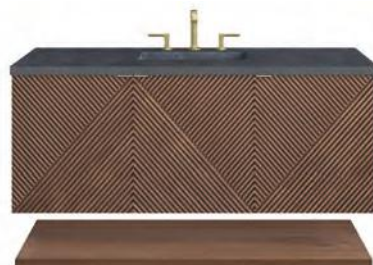

NEW 48" Single Vanity
D200-V48-CSN
48" W x 23-1/2" D x 19" H
Shelf - 47-7/8" W x 21-1/4" D x 2" H