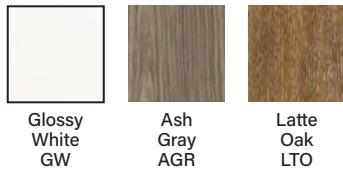

Columbia 36" Single Vanity
983-V36-W-GW-BN
Glossy White Finish
35 3/8" W x 18 3/4" D x 19 1/2" H

Stainless Steel metal bases are available in three finishes

Composite Stone Countertop

Columbia Cabinets are available in three finishes