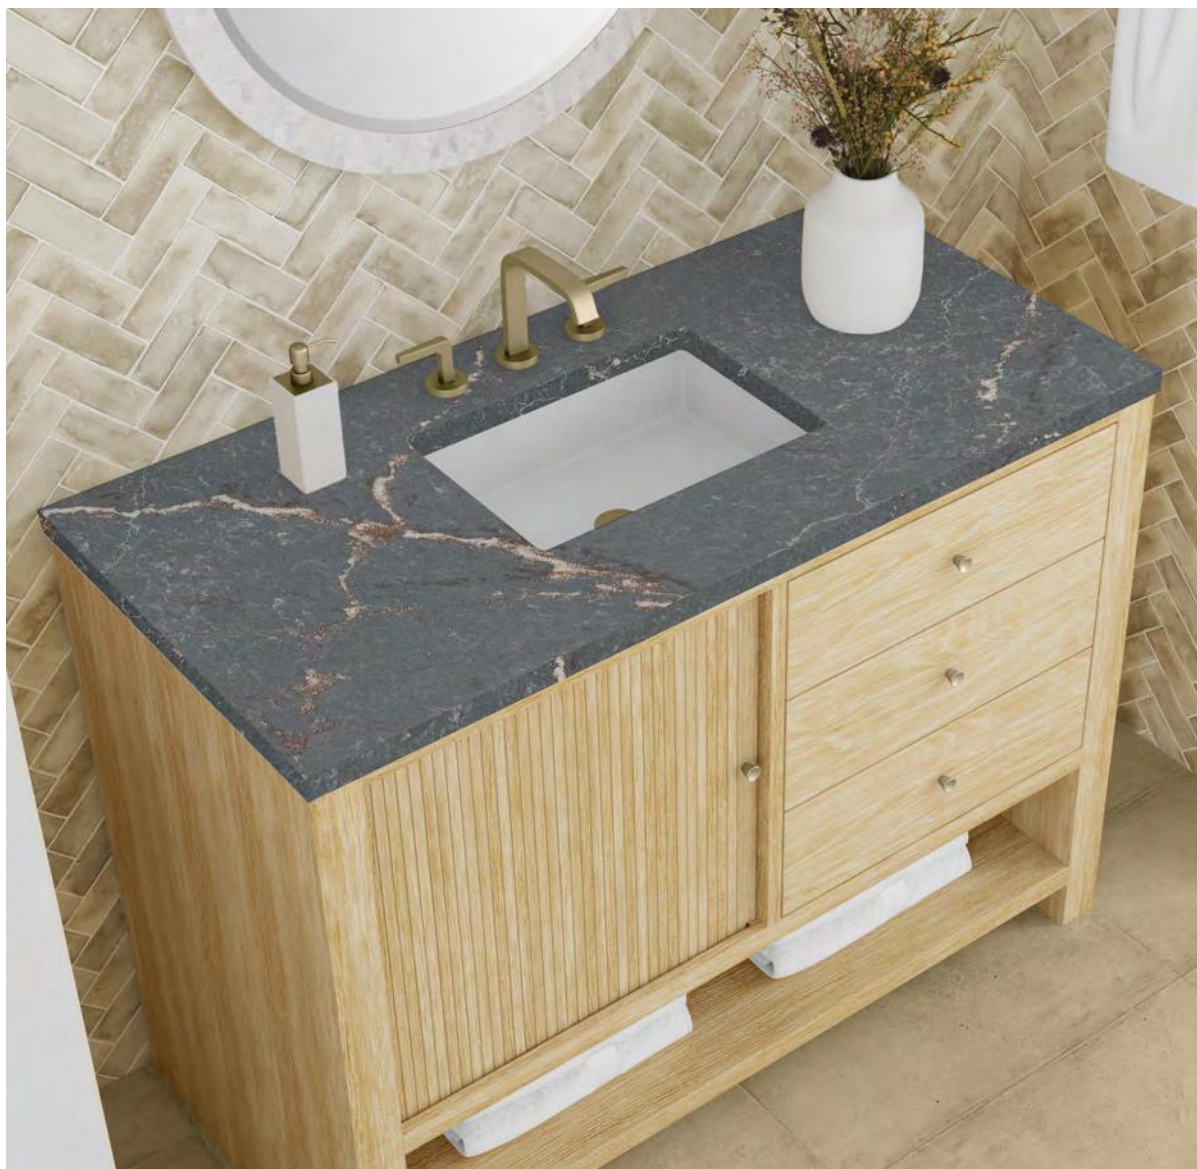

NEW Finishes

Breckenridge in NEW Whitewashed Oak

NEW Lucian Collection in Carbon Oak features a softly curved front edge.

new

MARIGOT

2024
COLLECTION

Modern minimalism converges with timeless functionality in the new Marigot Collection. The understated waterfall frame, embellished with tambour doors, effortlessly blends contemporary design with practical modernity. The captivating warmth of the cerused Sunwashed Oak finish not only enhances the aesthetic appeal but also conceals additional storage and the convenience of integrated power outlets.