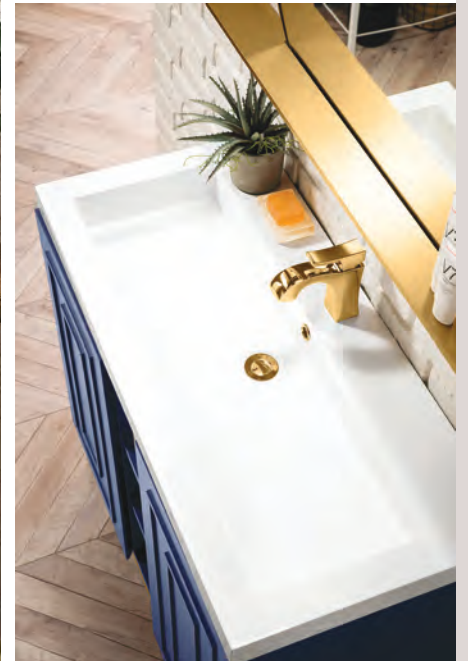

Alicante 39.5" Single Vanity Cabinet
E110-V39.5-AZB
Azure Blue Finish
39 3/8" W x 15 1/2" D x 29 3/8" H

Alicante 39.5" Metal Base
E110-B39.5-RGD
Radiant Gold Finish
39" W x 14 1/2" D x 6" H

ALICANTE

39.5" / E110 ALICANTE