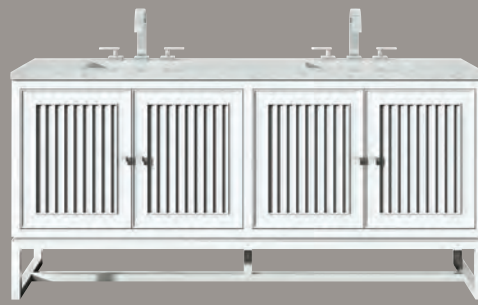

Athens 15" Tower Hutch - Right
E645-H15R-GW
Glossy White Finish
14 7/8" W x 14 7/8" D x 57 3/4" H

ATHENS

The Athens Collection features reversible door panels

Addison 36" Rectangular Mirror
E444-M36-GW
Glossy White Finish
36" W x 1" D x 39" H