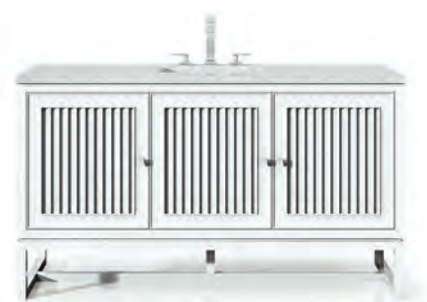

Athens 60" Single Vanity
E645-V60S-GW
Glossy White Finish
59 7/8" W x 23 1/8" D x 33 1/2" H