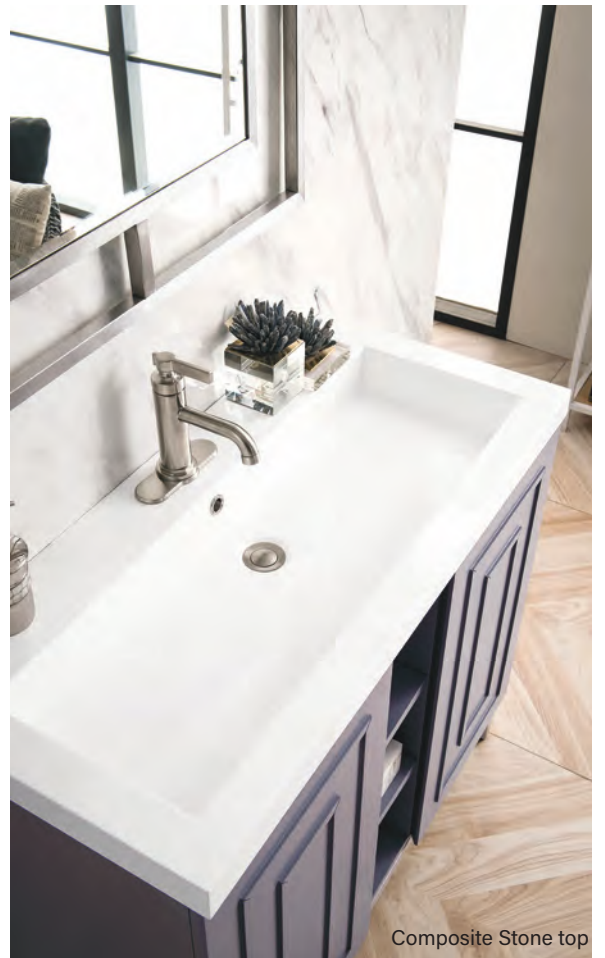

Composite Stone top