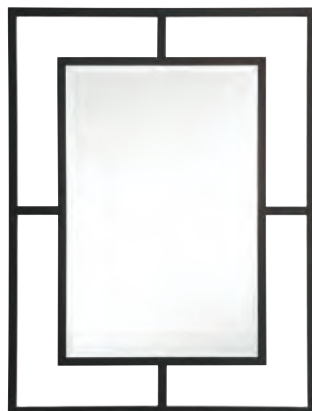

Boston 30" Rectangular Mirror
105-M30-MBK
Matte Black Finish
30" W x 7/8" D x 40" H