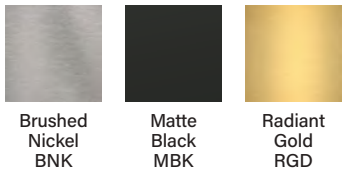

COLUMBIA

Stainless Steel metal bases are available in three finishes