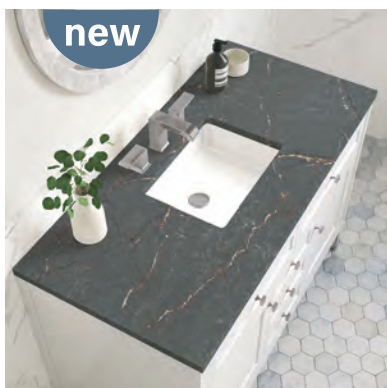

PARISIEN BLEU by Silestone™ (Quartz) 050 Series