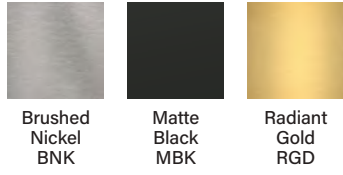

Stainless Steel metal bases are available in three finishes