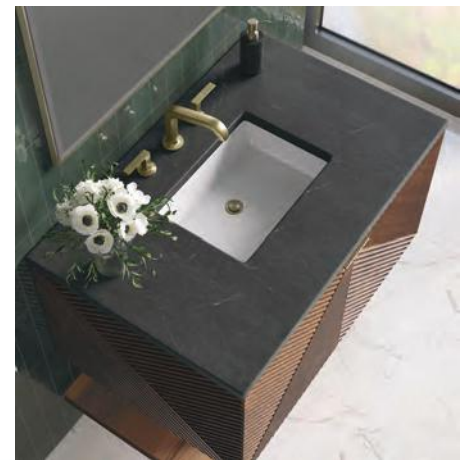

36" Single Vanity
D200-V36-CSN
36" W x 23-1/2" D x 19" H
Shelf - 35-7/8" W x 21-1/4" D x 2" H