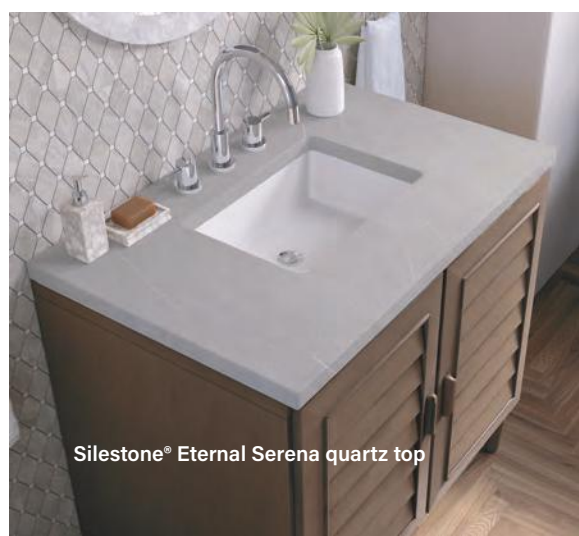

Premium soft-close drawer slides and door hinges

Silestone® Eternal Serena quartz top

Callie 30" Round Mirror
725-MR30-MQP
Mother of Pearl Finish
30" W x 3/4" D x 30" H

Portland 36" Single Vanity
620-V36-WW
Whitewashed Walnut Finish
35 7/8" W x 23 1/2" D x 33" H