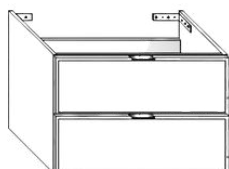

Base laterale 2 cassetti L80xP45xH54
Lateral cabinet 2 drawers L80xD45xH54

MISURE (CM) MEASURES(CM)	CODICE CODE	BIANCO OPACO WHITE MATT	COLORI STANDARD STANDARD COLORS
80x45x54	TEBC634