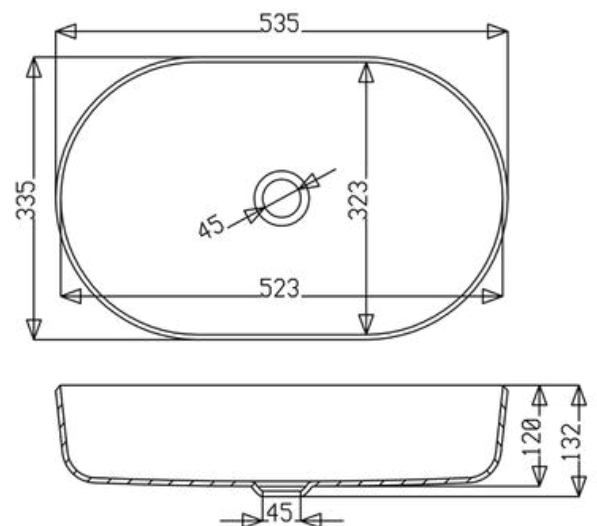

UNDER OVALE - COD.SMACR2