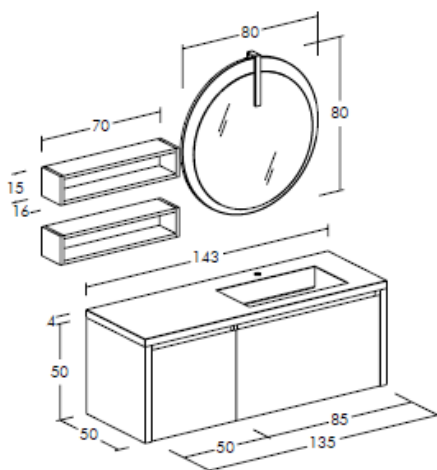

Prezzo composizione pag. 170

CODICE/CODE	DESCRIZIONE/DESCRIPTION
LGMP3011	Lampada led cromo Life Life Chrome led lamp
LGS1061	Specchio Apollo legno H 80 x H 80 cm Apollo wooden mirror H 80 x H 80 cm
LGPL006	Base portlavabo legno 1 cassettono H 50 x L 85 cm Wooden washbasin base with 1 drawer H 50 x W 85 cm
LGCAS10	Cassetto interno con balconcino Internal drawer with balcony
LGBC109	Base contenitore legno 1 cassettono H 50 x L 50 cm Wooden container base with 1 drawer H 50 x W 50 cm
LGCAS30	Cassetto interno senza balconcino Internal drawer without balcony
LGTL517	2x Fianco laccato opaco Sp 3,8 x H 50 cm 2x Matt lacquered side panels Th 3.8 x H 50 cm
LGME303	2x Mensola a giorno legno H 15 x L 70 cm 2x Open wooden shelf H 15 x W 70 cm
TOP	Top in gres (C6 / C7) scatolato con vasca a scarico libero Boxed stoneware top (C6 / C7) with free-flowing basin