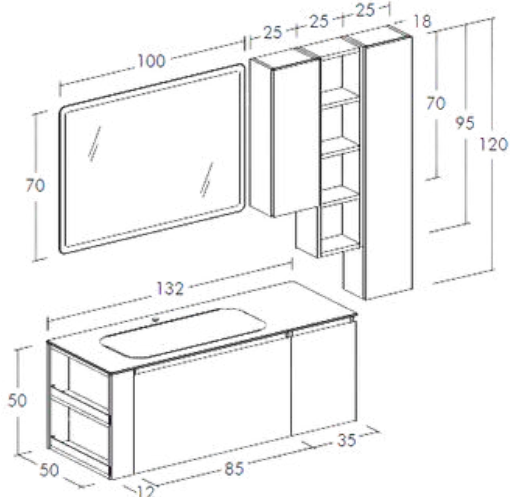

Prezzo composizione pag. 170

CODICE/CODE	DESCRIZIONE/DESCRIPTION
LGS1040	Specchio retroilluminato Dioniso H 70 x L 100 cm Dioniso backlit mirror with led lights H 70 x L 100 cm
LGPL006	Base portalavabo laccato opaco 1 cassettone H 50 x L 85 cm Matt lacquered washbasin base with 1 drawer H 50 x W 85 cm
LGBC072	Base contenitore laccato opaco 1 anta H 50 x L 35 cm Matt lacquered container base with 1 door H 50 x W 35 cm
LGBG175	Base laterale a giorno laccato opaco 2 vani H 50 x P 50 cm Open side base unit in matt lacquer with 2 compartments, H 50 x D 50 cm
LGCAS10	Cassetto interno con balconcino Internal drawer with balcony
LGPE242	Pensile 1 anta laccato opaco H 120 x L 25 cm 1-door wall unit in matt lacquer H 120 x W 25 cm
LGPE234	Pensile 1 anta laccato opaco H 70 x L 25 cm 1-door wall unit in matt lacquer H 70 x W 25 cm
LGPE261	Pensile a giorno laccato opaco 4 vani H 95 x L 25 cm Matt lacquered open wall unit with 4 compartments H 95 x W 25 cm
TOP	Top in vetro lucido vasca integrata Sp 1,2 cm Glossy glass top with integrated basin, thickness 1.2 cm