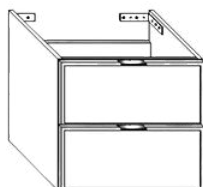

Base laterale 2 cassetti L59xP45xH54
Lateral cabinet 2 drawers L59xD45xH54

MISURE (CM) MEASURES(CM)	CODICE CODE	BIANCO OPACO WHITE MATT	COLORI STANDARD STANDARD COLORS
59x45x54	TEBC633