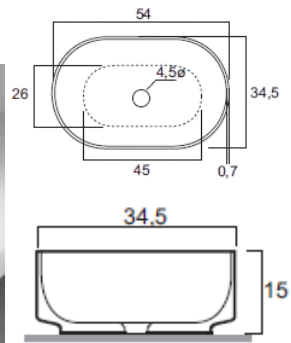

SMALL 54

MISURE (CM) MEASURE (CM)	CODICE CODE	BIANCO LUCIDO WHITE GLOSSY	BIANCO OPACO WHITE MATT	ANTRACITE OPACO MATT ANTHRACITE

54X34,5X15 TELA5006