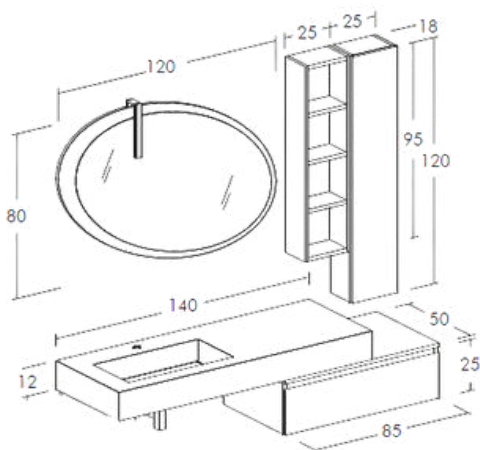

Prezzo composizione pag. 170

CODICE/CODE	DESCRIZIONE/DESCRIPTION
LGMP3011	Lampada led cromo Life Life chrome led lamp
LGS1060	Specchio Eros laccato opaco H 80 x H 120 cm Eros mirror, matt lacquered, H 80 x H 120 cm
LGBC084	Base contenitore laccato opaco 1 cassetto H 25 x L 85 cm Matt lacquered container base 1 drawer H 25 x W 85 cm
LGTL500	Top soprabase laccato Sp 1,8 x L 37 cm Lacquered countertop th. 1,8 x L 37 cm
LGPE261	Pensile a giorno laccato opaco 4 vani H 95 x L 25 cm Matt lacquered open wall unit with 4 compartments H 95 x W 25 cm
LGPE242	Pensile 1 anta laccato opaco H 120 x L 25 cm 1-door wall unit in matt lacquer H 120 x W 25 cm
STAVSX	Staffa supporto per veletta Support bracket for the canopy
STAVDX	Staffa supporto per veletta Support bracket for the canopy
TOP	Top in gres (C6 / C7) scatolato con vasca a scarico libero Boxed stoneware top (C6 / C7) with free-flowing basin