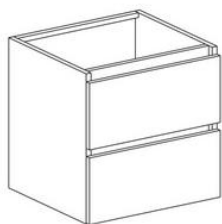

Base contenitore 2 cassetti H.50 cm Storage base 2 drawers H.50 cm

PROF. 46 CM

LARGHEZZA (CM) WIDHT (CM)	CODICE CODE	LEGNO MELAMINICO MELAMINIC WOOD	LACCATO OPACO MATTE COLOUR
35	LGBAN76		
50	LGBAN77		
70	LGBAN78		
85	LGBAN79		
100	LGBAN80		
120	LGBAN81