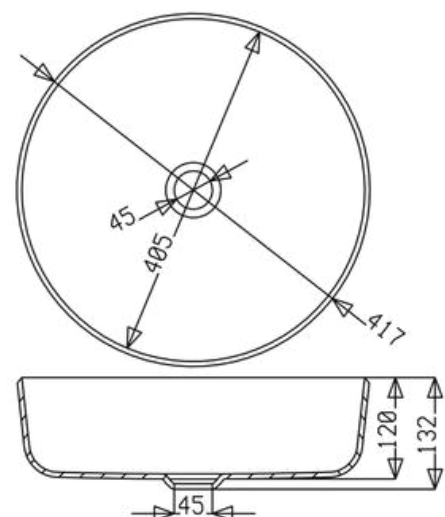

UNDER TONDO - COD.SMACR3