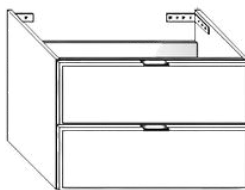

Base porta lavabo 2 cassetti L80xP45xH54

Base unit for countertop washbasin 2 drawers L80xD45xH54

MISURE (CM) MEASURES(CM)	CODICE CODE	BIANCO OPACO WHITE MATT	COLORI STANDARD STANDARD COLORS
80x45x54	TEPL603