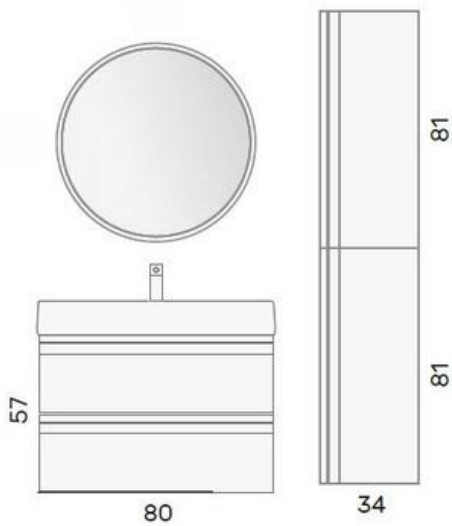

Prezzo composizione pag. 170

CODICE/CODE	DESCRIZIONE/DESCRIPTION
TEUP701	Base portlavabo 2 cassetti legno H 54 x L 80 cm 2-drawer wooden washbasin base H 54 x W 80 cm
TEUP730	2x Pensile 1 anta legno H 81 x L 34 cm 2x 1-door wooden wall unit H 81 x W 34 cm
LGS1043	Specchio Vinci Ø 70 cm Vinci mirror Ø 70 cm
TOP	Top in gres (C6 / C7) scatolato con vasca a scarico libero Boxed stoneware top (C6 / C7) with free-drain basin