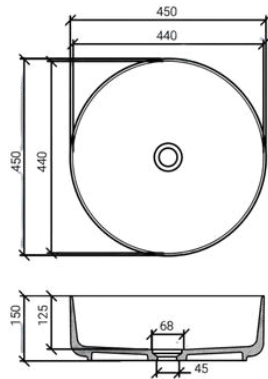

**DADO**

MISURE (CM) MEASURE (CM)	CODICE CODE	BIANCO OPACO WHITE MATT
40X44X15	TELA5012	

**START**

MISURE (CM) MEASURE (CM)	CODICE CODE	BIANCO OPACO WHITE MATT
45X45X15	TELA5013	

**TOUR**

MISURE (CM) MEASURE (CM)	CODICE CODE	BIANCO LUCIDO WHITE GLOSSY
60X38X16	TELA5014	