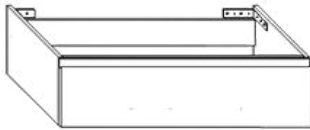

MISURE (CM) MEASURES(CM)	CODICE CODE	BIANCO OPACO WHITE MATT	COLORI STANDARD STANDARD COLORS
80x45x27	TEPL610		

**Base porta lavabo 1 cassetto L100xP45xH27**

Base unit for countertop washbasin 1/drawer L100xD45xH27