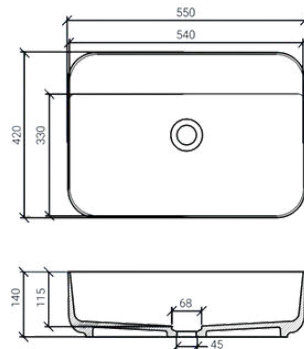

JOLLY

MISURE (CM) MEASURE (CM)	CODICE CODE	BIANCO LUCIDO WHITE GLOSSY
55X38X15	TELA5015