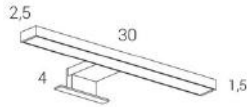

DESCRIZIONE DESCRIPTION

LAMPADA LED IP44-4.9W-230V
COLORE LUCE 4000K
LUNGHEZZA 30 cm
DRIVER INTERNO
CORPO IN ABS NERO

LED LAMP IP44-4.9W-230V
LIGHT COLOR 4000K
LENGHT 30 cm
INTERNAL DRIVER
BLACK ABS BODY

CODICE CODE

LGMP3001

BRERA 100