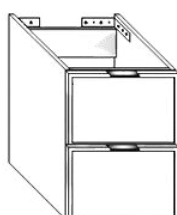

Base laterale 2 cassetti L40xP45xH54
Lateral cabinet 2 drawers L40xD45xH54

MISURE (CM) MEASURES(CM)	CODICE CODE	BIANCO OPACO WHITE MATT	COLORI STANDARD STANDARD COLORS
40x45x54	TEBC635