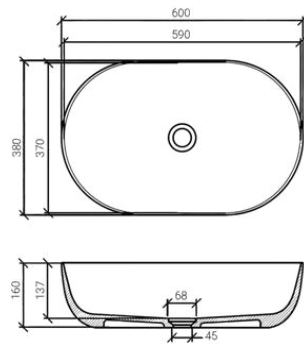

**DADO**

MISURE (CM) MEASURE (CM)	CODICE CODE	BIANCO OPACO WHITE MATT
40X44X15	TELA5012	

**START**

MISURE (CM) MEASURE (CM)	CODICE CODE	BIANCO OPACO WHITE MATT
45X45X15	TELA5013	

**TOUR**

MISURE (CM) MEASURE (CM)	CODICE CODE	BIANCO LUCIDO WHITE GLOSSY
60X38X16	TELA5014	