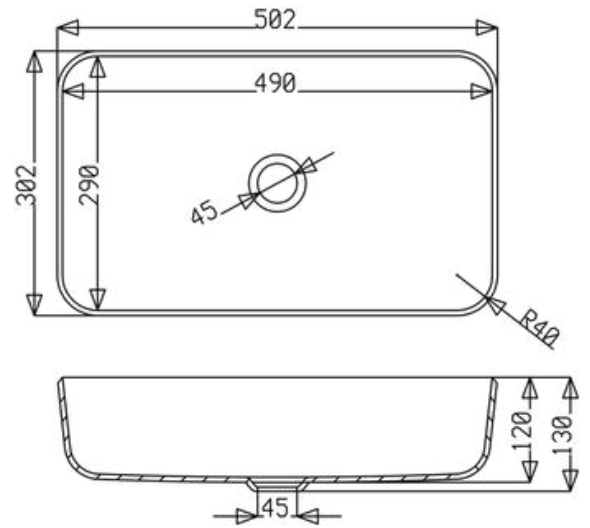

UNDER RETTO - COD.SMACR1

Il lavabo in acrilico incollato a filo top è disponibile in tre diversi modelli e in cinque colori in finitura opaca soft touch. Può essere richiesto su tutti i nostri colori di marmo, ceramica e quarzo. Lavabo senza foro troppo pieno.

The acrylic washbasin glued flush with the top is available in three different models and five colors in a soft touch matt finish. It can be requested on all our marble, ceramic and quartz colors. Washbasin without overflow hole.