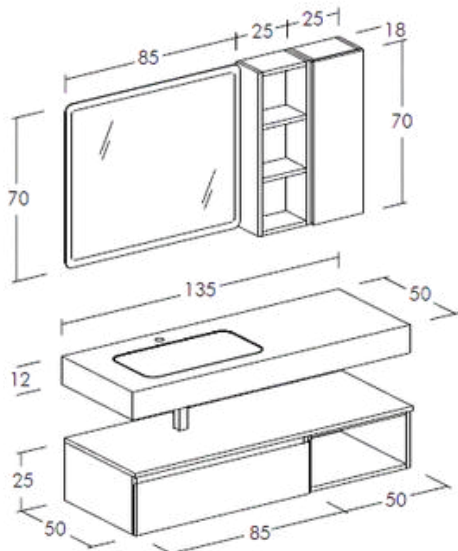

CODICE/CODE	DESCRIZIONE/DESCRIPTION
LGS1039	Specchio retrilluminato Dioniso L 85 x H 70 Dioniso backlit mirror L 85 x H 70
LGBC084	Base contenitore laccato opaco 1 cassetto L 85 x H 25 Matt lacquered container base with 1 drawer W 85 x H 25
LGBG158	Base a giorno legno 1 vano L 50 x H 25 Open wooden base unit with 1 compartment W 50 x H 25
LGPE259	Pensile a giorno legno 3 vani L 25 x H 70 Open wooden wall unit with 3 compartments, W 25 x H 70
LGPE234	Pensile laccato opaco 1 anta L 25 x H 70 Matt lacquered wall unit with 1 door, W 25 x H 70
LGTL508	Top soprabase legno L 135 x H 1.8 Wooden top base L 135 x H 1.8
STAVDX	Staffa supporto per veletta Support bracket for the canopy
STAVSX	Staffa supporto per veletta Support bracket for the canopy
TOP	Top in gres sciolato (C6/C7) con vasca a scarico libero Boxed stoneware top (C6/C7) with free-flowing basin