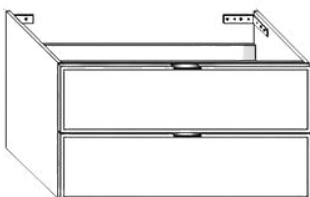

Base porta lavabo 2 cassetti L99xP45xH54

Base unit for countertop washbasin 2 drawers L99xD45xH54

MISURE (CM) MEASURES(CM)	CODICE CODE	BIANCO OPACO WHITE MATT	COLORI STANDARD STANDARD COLORS
99x45x54	TEPL604