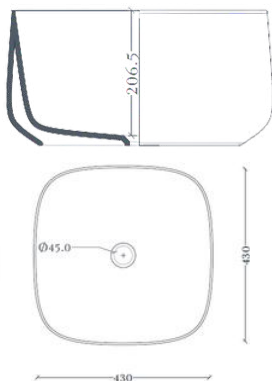

LAVABI APPOGGIO CERAMICA "SOUL" - COLORATI/MARMI/GRANIGLIE
CERAMIC COUNTERTOP WASHBASIN "SOUL" - COLORED/MARBLE/GRITS

SOUL 43

MISURE (CM) MEASURE (CM)	CODICE CODE	BIANCO LUCIDO WHITE GLOSSY	COLORATI LUCIDO/OPACO GLOSSY/MATT	MARMI/GRANIGLIE MARBLES/GRITS
43X43X22,5	TELA5021