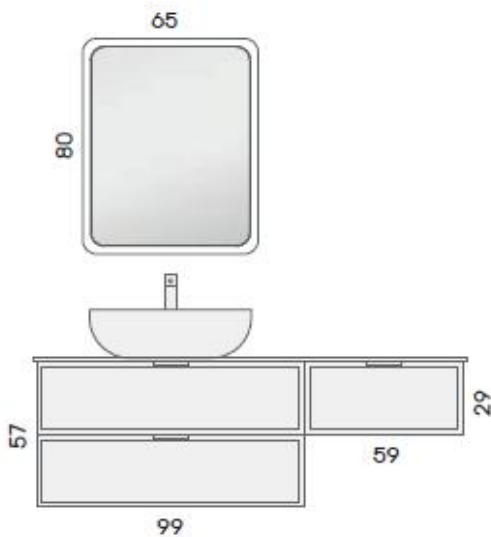

Prezzo composizione pag. 170

CODICE/CODE	DESCRIZIONE/DESCRIPTION
TES2008	Specchio retroilluminato Nettuno L 80x H 65 cm Neptune backlit mirror W 80 x H 65 cm
TEPL604	Base porta lavabo Frame colorata 2/cassetti H 54 x L 99 cm Frame colored washbasin base unit with 2 drawers H 54 x W 99 cm
TEBC630	Base laterale Frame colorata 1 cassetto H 27 x L 60 cm Frame colored side base 1 drawer H 27 x W 60 cm
TELA5020	Lavabo mineral marmo Puff 600 bianco opaco L 60x P43 Puff 600 matt white marble mineral sink W 60x D 43
TOP	Top in gres (C1 / C2) Sp 12 cm Gres top (C1 / C2) th. 12 cm