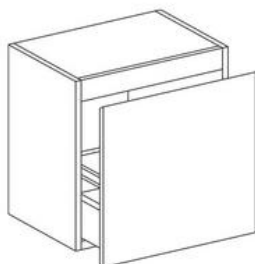

PROF. 50 CM

25	LGBC080			
35	LGBC081			
50	LGBC082			
70	LGBC083			
85	LGBC084			
100	LGBC085			
120	LGBC086			

**Base contenitore 2 cassetti h. 50 cm**  
Storage base 2 drawers h. 50 cm

PROF. 36 CM

LARGHEZZA (CM) WIDHT (CM)	CODICE CODE	LEGNO MELAMINICO MELAMINIC WOOD	LACCATO OPACO MATTE COLOUR	LACCATO LUCIDO GLOSS COLOUR
25	LGBC087			
35	LGBC088			
50	LGBC089			
70	LGBC090			
85	LGBC091			
100	LGBC092			
120	LGBC093			

PROF. 50 CM

25	LGBC094			
35	LGBC095			
50	LGBC096			
70	LGBC097			
85	LGBC098			
100	LGBC099			
120	LGBC100			

**Base contenitore 1 cassettone h. 50 cm**  
storage base 1 large drawer h. 50 cm

PROF. 36 CM