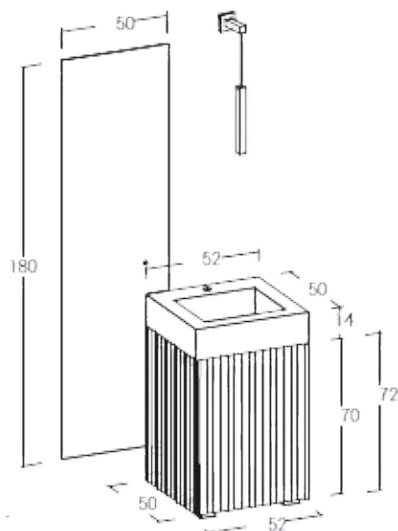

Prezzo composizione pag. 170

CODICE/CODE	DESCRIZIONE/DESCRIPTION
LGMP3022	Lampada Spiga Wall nero attacco a parete Spiga Wall lamp black wall attachment
LGS1055D	Specchio retroilluminato Venere H 180 x L 50 cm Venere backlit mirror H 180 x W 50 cm
LGF1700	Base wallstanding Pilastro legno 1 anta con cassetto interno Wallstanding base with wooden pilaster, 1 door and internal drawer
TOP	Top in gres (C6 / C7) scatolato con vasca a scarico libero Boxed stoneware top (C6 / C7) with free-drain basin