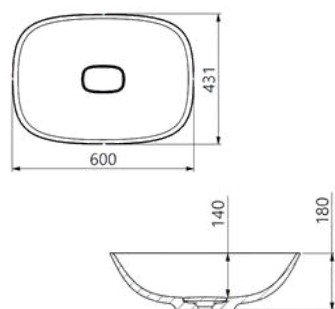

PUFF 600

MISURE (CM) MEASURE (CM)	CODICE CODE	BIANCO LUCIDO WHITE GLOSSY	BIANCO OPACO WHITE MATT

60X43X18 TELA5020