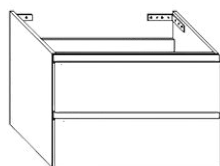

Base laterale 2 cassetti L80xP45xH54
Lateral cabinet 2 drawers L80xD45xH54

MISURE (CM) MEASURES(CM)	CODICE CODE	BIANCO OPACO WHITE MATT	COLORI STANDARD STANDARD COLORS
80x45x54	TEBC646