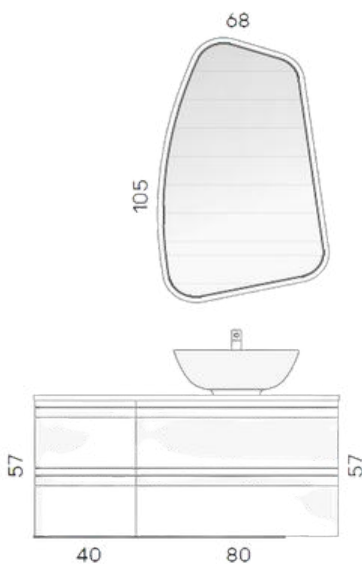

CODICE/CODE	DESCRIZIONE/DESCRIPTION
TEUP700	<b>Base port lavabo 2 cassetti colorata H 54 x L 60 cm</b> 2-drawer colored washbasin base H 54 x W 60 cm
TEUP721	<b>Base a giorno colorata H 54 x L 40 cm</b> Colored open base H 54 x W 40 cm
TEUP720	<b>Base laterale 2 cassetti colorata L 40 x D 54 cm</b> Colored 2-drawer side base W 40 x D 54 cm
TEUP731	<b>2x Pensile reversibile a giorno colorato H 34 x L 34 cm</b> 2x Reversible open colored wall unit H 34 x W 34 cm
TELA5013	<b>Lavabo in appoggio Start bianco opaco</b> Start countertop washbasin in matt white
TES2015	<b>Specchio retroilluminato Round l 105 X h 90</b> Round backlit mirror l 105 X h 90
TOP	<b>Top in Quarzo (Q3) spessore 12 mm</b> 12 mm thick Quartz top (Q3)