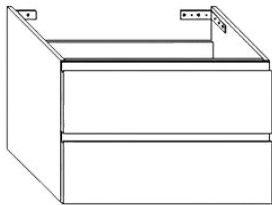

Base porta lavabo 2 cassetti L80xP45xH54

Base unit for countertop washbasin 2 drawers L80xD45xH54

MISURE (CM) MEASURES(CM)	CODICE CODE	BIANCO OPACO WHITE MATT	COLORI STANDARD STANDARD COLORS
80x45x54	TEPL613