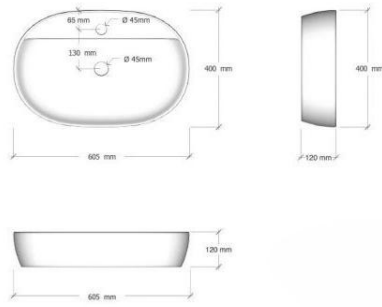

LINE

MISURE (CM) MEASURE (CM)	CODICE CODE	BIANCO LUCIDO WHITE GLOSSY
60X40X12	TELA5008