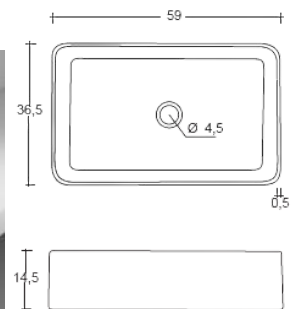

MARY

MISURE (CM) MEASURE (CM)	CODICE CODE	BIANCO LUCIDO WHITE GLOSSY	BIANCO OPACO WHITE MATT	ANTRACITE OPACO MATT ANTHRACITE

59X36,5X14,5 TELA5007