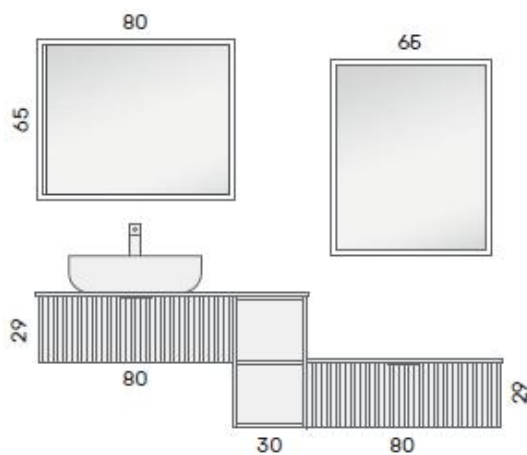

Prezzo composizione pag. 170

CODICE/CODE	DESCRIZIONE/DESCRIPTION
TES2001	2x Specchio retroilluminato Palatino H 65 x L 80 2x Palatino backlit mirror H 65 x L 80
TEPL605	Base porta lavabo Sick colorata 1/cassetto H 27 x L 80 cm Sick colored washbasin base unit 1/drawer H 27 x W 80 cm
TEBC637	Base laterale Sick colorata 1 cassetto H 27 x L 80 cm Sick colored side base 1 drawer H 27 x W 80 cm
TEBG650	Base a giorno colorata H 54 x L 30 Colored open base H 54 x L 30
TELA5006	Lavabo ceramica Small bianco lucido 54 L54 x P 34.5 Small glossy white ceramic washbasin 54 L54 x D 34.5
TOP	Top in gres (C3) Sp 12 cm Gres top (C3) Thickness 12 cm
TOP	Top in gres (C3) soprabase Sp 12 cm gres top (C3) overbase 12 cm thick