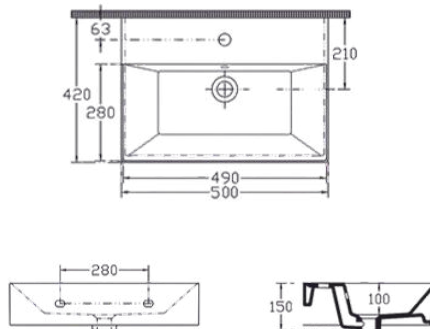

CUBE

MISURE (CM) MEASURE (CM)	CODICE CODE	BIANCO LUCIDO WHITE GLOSSY
50X42X15	TELA5011