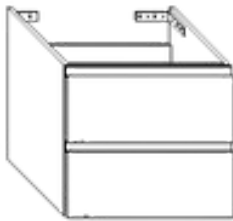

Base porta lavabo 2 cassetti L60xP45xH54

Base unit for countertop washbasin 2 drawers L60xD45xH54