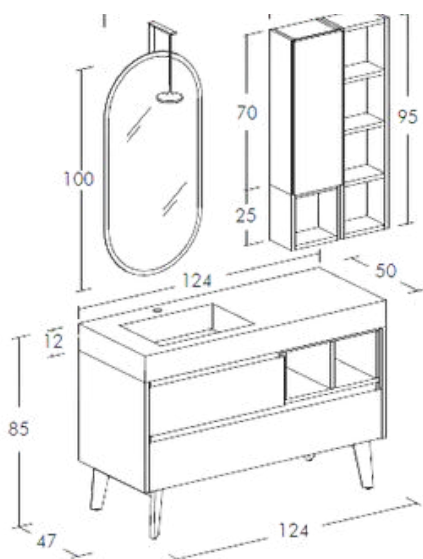

CODICE/CODE	DESCRIZIONE/DESCRIPTION
LGS1057	<b>Specchio retroilluminato Arno H 100 x L 94 cm</b> Stone Maxi mirror with backlit led lights H 100 x L 94 cm
LGS1056	<b>Specchio retroilluminato Arno H 38 x L 44 cm</b> Stone Mini mirror with backlit led lights H 38 x L 44 cm
LGPL010	<b>Base portalavabo in legno 2 cassetti H 50 x L 100cm</b> Wooden washbasin base with 2 drawers, H 50 x W 100cm
LGBC109	<b>Base contenitore in legno 1 cassetto H 50 x L 50 cm</b> Wooden container base with 1 drawer H 50 x W 50 cm
LGCAS30	<b>Cassetto interno</b> Internal drawer
LGPB553	<b>2x Piedini di supporto H 34</b> 2x support feet H 34
LGPE263	<b>Pensile a giorno in legno 5 vani H 120 x L 25 cm</b> Open wooden wall unit with 5 compartments, H 120 x W 25 cm
TOP	<b>Top in gres (C1 / C2) con vasca a scarico libero Sp. 12mm</b> Ceramic gres (C1 / C2) top Sp.12mm with free discharge basin