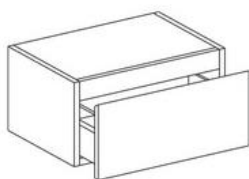

Base contenitore 1 cassetto h.25 cm
Storage base 1 drawer h.25 cm

PROF. 36 CM

LARGHEZZA (CM) WIDHT (CM)	CODICE CODE	LEGNO MELAMINICO MELAMINIC WOOD	LACCATO OPACO MATTE COLOUR	LACCATO LUCIDO GLOSS COLOUR
25	LGBC073			
35	LGBC074			
50	LGBC075			
70	LGBC076			
85	LGBC077			
100	LGBC078			
120	LGBC079			

PROF. 50 CM

25	LGBC080			
35	LGBC081			
50	LGBC082			
70	LGBC083			
85	LGBC084			
100	LGBC085			
120	LGBC086