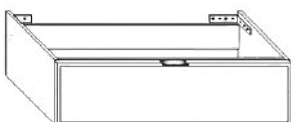

Base laterale 1 cassetto L100xP45xH27
Lateral cabinet 1 drawer L100xD45xH27

MISURE (CM) MEASURES(CM)	CODICE CODE	BIANCO OPACO WHITE MATT	COLORI STANDARD STANDARD COLORS
100x45x27	TEBC632