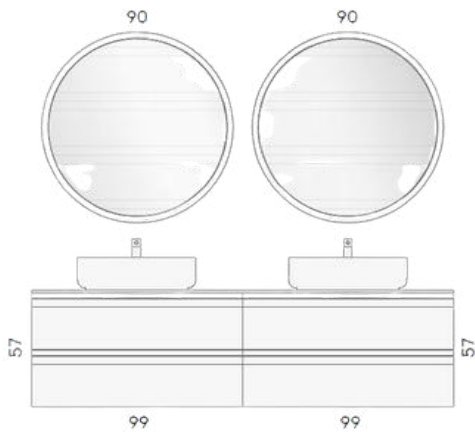

Prezzo composizione pag. 170

CODICE/CODE	DESCRIZIONE/DESCRIPTION
TEUP702	2x Base portlavabo 2 cassetti legno H 54 x L 100 cm 2x 2-drawer wooden washbasin base H 54 x W 100 cm
TES2012	2x Specchio retroilluminato Hole 2x Hole Backlit Mirror
TELA5015	2x Lavabo in appoggio Jolly 2x Jolly countertop sinks
TOP	Top in gres (C1 / C2) sp.12mm 12 mm thick gres top (C1 / C2)