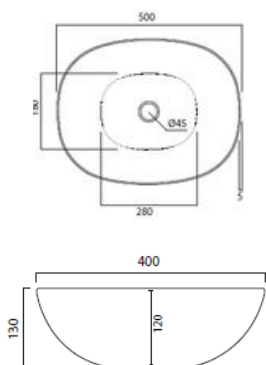

FRAME 50

MISURE (CM) MEASURE (CM)	CODICE CODE	BIANCO LUCIDO WHITE GLOSSY	BIANCO OPACO WHITE MATT	ANTRACITE OPACO MATT ANTHRACITE
50X40X13,5	TELA5001