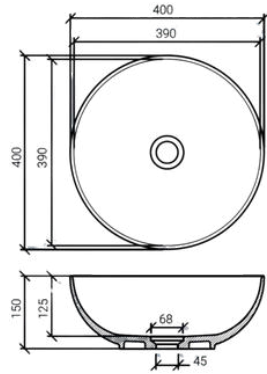

**DADO**

MISURE (CM) MEASURE (CM)	CODICE CODE	BIANCO OPACO WHITE MATT
40X44X15	TELA5012	

**START**

MISURE (CM) MEASURE (CM)	CODICE CODE	BIANCO OPACO WHITE MATT
45X45X15	TELA5013	

**TOUR**

MISURE (CM) MEASURE (CM)	CODICE CODE	BIANCO LUCIDO WHITE GLOSSY
60X38X16	TELA5014	