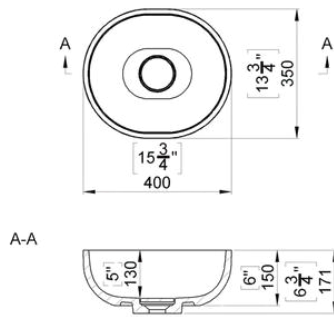

LAVABI APPOGGIO MINERAL MARMO-BIANCO LUCIDO/OPACO
MINERAL COUNTERTOP WASHBASINS -WHITE GLOSSY/MATT/

HARBOR 400

MISURE (CM) MEASURE (CM)	CODICE CODE	BIANCO LUCIDO WHITE GLOSSY	BIANCO OPACO WHITE MATT

40X35X17 TELA5016