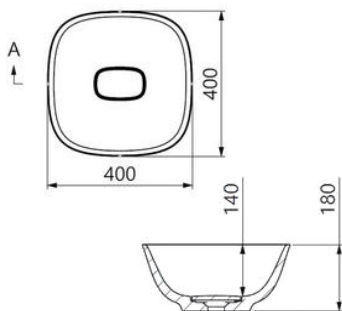

PUFF 400

MISURE (CM) MEASURE (CM)	CODICE CODE	BIANCO LUCIDO WHITE GLOSSY	BIANCO OPACO WHITE MATT

40X40X18 TELA5019