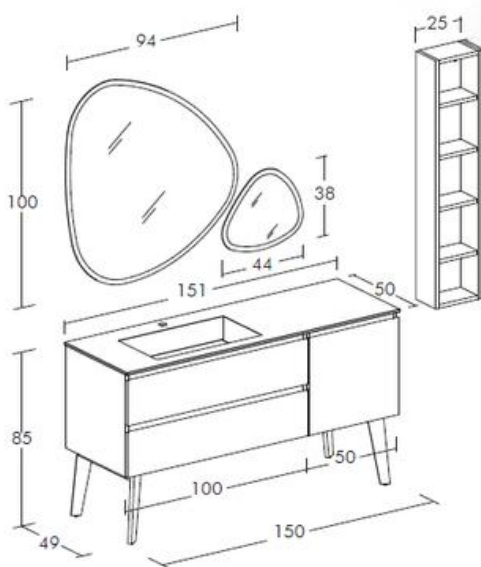

Prezzo composizione pag. 170

CODICE/CODE	DESCRIZIONE/DESCRIPTION
LGS1057	Specchio retroilluminato Arno H 100 x L 94 cm Stone Maxi mirror with backlit led lights H 100 x L 94 cm
LGS1056	Specchio retroilluminato Arno H 38 x L 44 cm Stone Mini mirror with backlit led lights H 38 x L 44 cm
LGPL010	Base portalavabo in legno 2 cassetti H 50 x L 100cm Wooden washbasin base with 2 drawers, H 50 x W 100cm
LGBC109	Base contenitore in legno 1 cassetto H 50 x L 50 cm Wooden container base with 1 drawer H 50 x W 50 cm
LGCAS30	Cassetto interno Internal drawer
LGPB553	2x Piedini di supporto H 34 2x support feet H 34
LGPE263	Pensile a giorno in legno 5 vani H 120 x L 25 cm Open wooden wall unit with 5 compartments, H 120 x W 25 cm
TOP	Top in gres (C1 / C2) con vasca a scarico libero Sp. 12mm Ceramic gres (C1 / C2) top Sp.12mm with free discharge basin