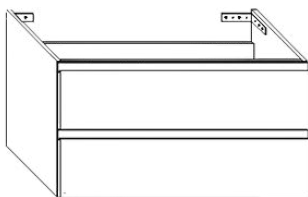

Base porta lavabo 2 cassetti L99xP45xH54

Base unit for countertop washbasin 2 drawers L99xD45xH54

MISURE (CM) MEASURES(CM)	CODICE CODE	BIANCO OPACO WHITE MATT	COLORI STANDARD STANDARD COLORS
99x45x54	TEPL614