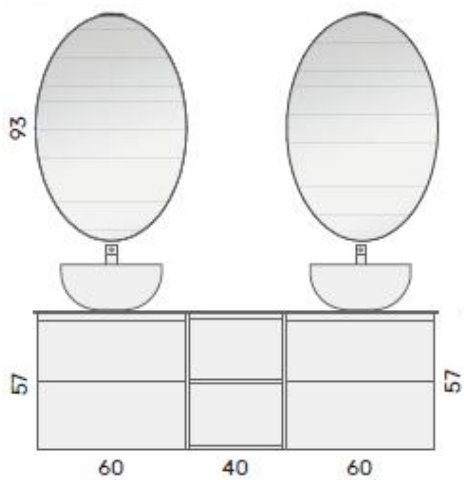

Prezzo composizione pag. 170

CODICE/CODE	DESCRIZIONE/DESCRIPTION
TES2025	2x Specchio reversibile Status H 90 x L 60 cm 2x Status reversible mirror H 90 x W 60 cm
TEPL612	2x Base porta lavabo Joy colorata 2/cassetti H 54 x L 60 cm 2x Joy colored washbasin base 2/drawers H 54 x W 60 cm
TEBG651	Base a giorno colorata H 54 x L 40 cm Colored open base H 54 x W 40 cm
TELA5019	2x Lavabo mineral marmo Puff 400 bianco lucido L 40x P40 2x Puff 400 glossy white marble mineral sink W 40x D 40
TOP	Top in gres (C1 / C2) Sp 12 cm Gres top (C1 / C2) th. 12 cm