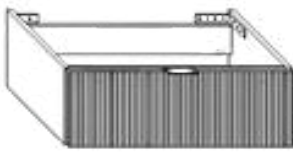

BASI PORTA LAVABO- STICK ANTA CANNETTATA - PROFONDITA' 45 CM
BASE UNIT FOR COUNTERTOP WASHBASIN - DEPTH 45 CM

Base porta lavabo 1 cassetto L80xP45xH27

Base unit for countertop washbasin 1/drawer L80xD45xH27