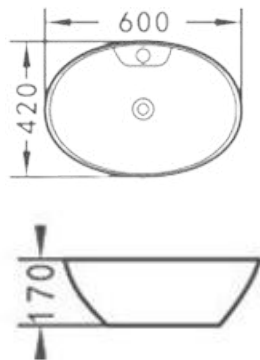

SKY

MISURE (CM) MEASURE (CM)	CODICE CODE	BIANCO LUCIDO WHITE GLOSSY
60X42X17	TELA5010