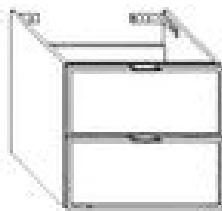

Base porta lavabo 2 cassetti L60xP45xH54

Base unit for countertop washbasin 2 drawers L60xD45xH54