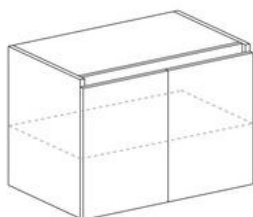

Base contenitore 2 ante H.50 cm Storage base 2 doors H.50 cm

PROF. 46 CM

LARGHEZZA (CM) WIDHT (CM)	CODICE CODE	LEGNO MELAMINICO MELAMINIC WOOD	LACCATO OPACO MATTE COLOUR
50	LGBAN84		
70	LGBAN85		
85	LGBAN86		
100	LGBAN87