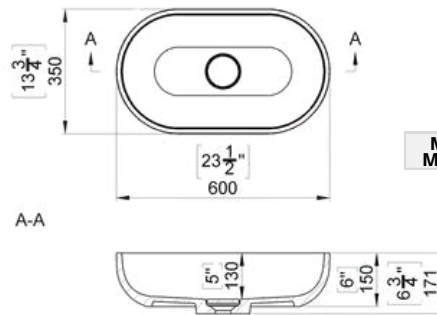

HARBOR 600

MISURE (CM) MEASURE (CM)	CODICE CODE	BIANCO LUCIDO WHITE GLOSSY	BIANCO OPACO WHITE MATT

60X35X17 TELA5017