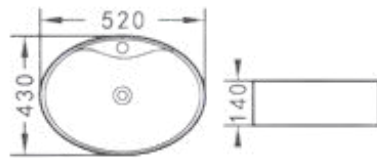

WALL

MISURE (CM) MEASURE (CM)	CODICE CODE	BIANCO LUCIDO WHITE GLOSSY
52X43X14	TELA5009