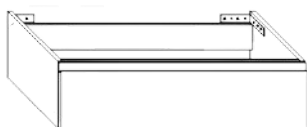

Base laterale 1 cassetto L100xP45xH27
Lateral cabinet 1 drawer L100xD45xH27

MISURE (CM) MEASURES(CM)	CODICE CODE	BIANCO OPACO WHITE MATT	COLORI STANDARD STANDARD COLORS
100x45x27	TEBC644