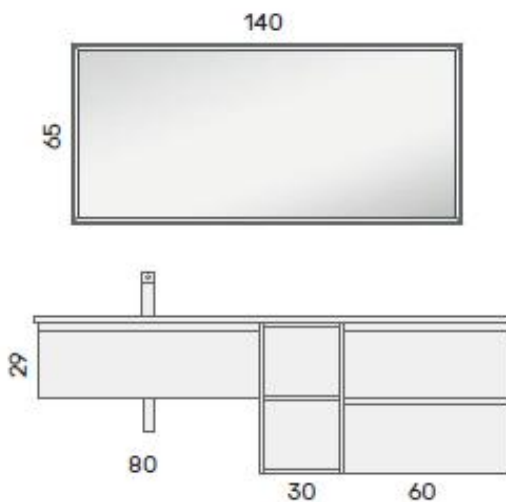

Prezzo composizione pag. 170

CODICE/CODE	DESCRIZIONE/DESCRIPTION
TES2020	Specchio reversibile Intro bianco H 65 x L 140 Intro white reversible mirror H 65 x L 140
TEPL610	Base portalavabo Joy colorata 1 cassetto H 27 x L 80 cm Joy colored washbasin base with 1 drawer, H 27 x W 80 cm
TEBC645	Base laterale Joy colorata 2 cassetti H 54 x L 59 cm Joy colored side base 2 drawers H 54 x W 59 cm
TEBG650	Base a giorno colorata H 54 x L 30 Colored open base H 54 x L 30
TOP	Top in gres (C1 / C2) con vasca diamante Stoneware top (C1 / C2) with diamond basin