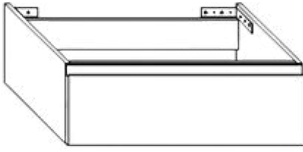

BASI PORTA LAVABO- JOY GOLA A J - PROFONDITA' 45 CM
BASE UNIT FOR COUNTERTOP WASHBASIN - DEPTH 45 CM

Base porta lavabo 1 cassetto L80xP45xH27

Base unit for countertop washbasin 1/drawer L80xD45xH27