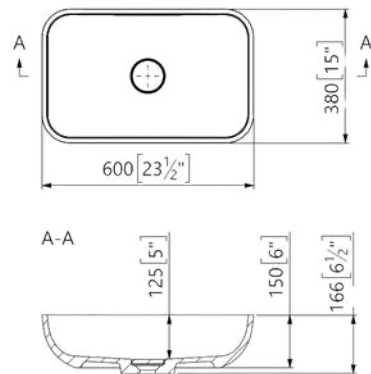

CUT

MISURE (CM) MEASURE (CM)	CODICE CODE	BIANCO LUCIDO WHITE GLOSSY	BIANCO OPACO WHITE MATT

60X38X17 TELA5018