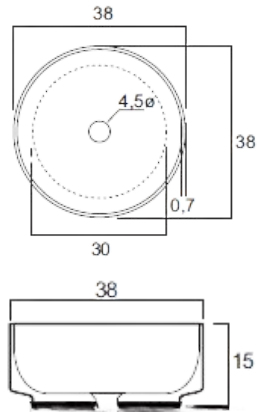

SMALL 38

MISURE (CM) MEASURE (CM)	CODICE CODE	BIANCO LUCIDO WHITE GLOSSY	BIANCO OPACO WHITE MATT	ANTRACITE OPACO MATT ANTHRACITE

38X38X15 TELA5005