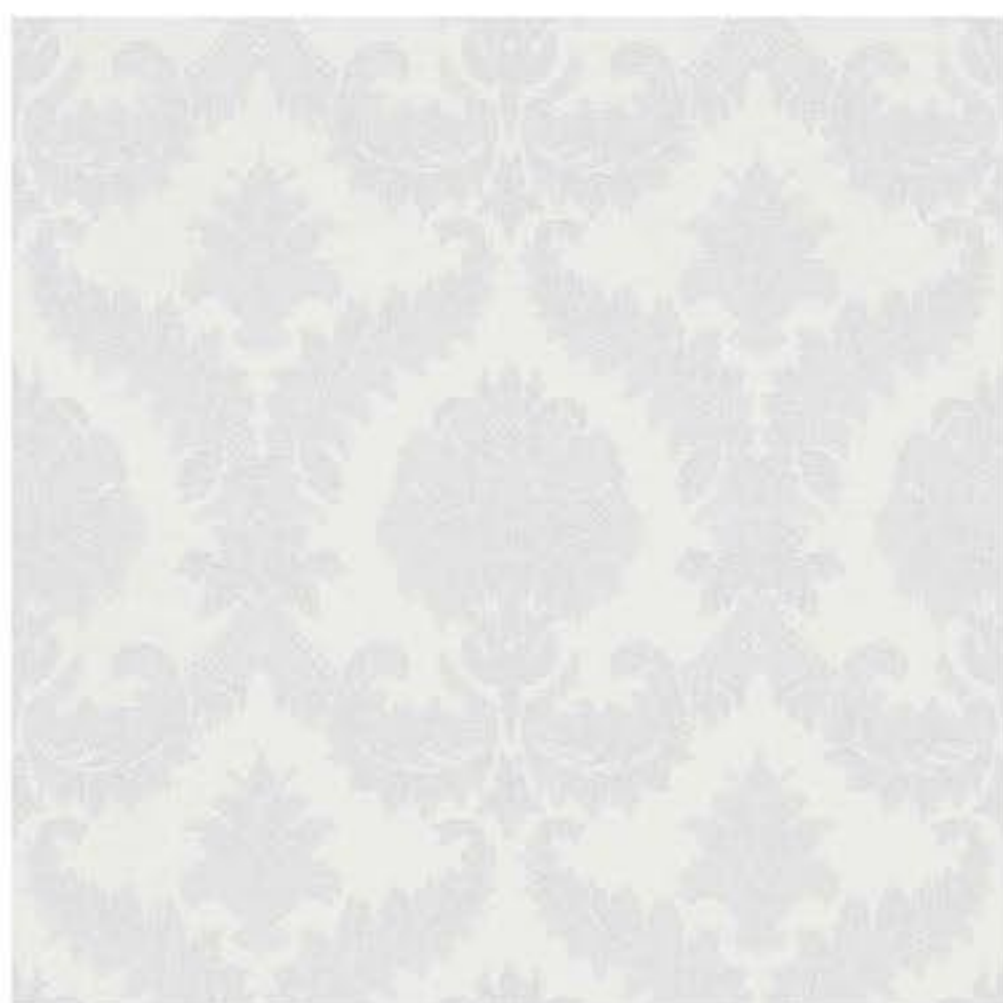

TECHNICAL COMPOSITION

TNT - Vinyl

DESIGN WIDTH

53 cm - 20,86 inches

DESIGN REPEAT

straight match 28 cm - 11,02 inches

Imperiale 33330