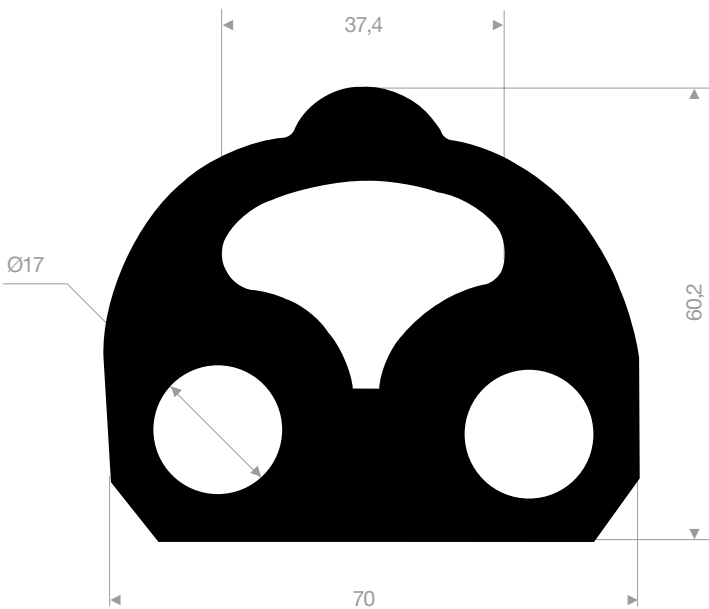

VR21500801
EPDM 70° Shore with adhesive
roll length 20 meter

VR21504017
EPDM 70° Shore black
roll length 25 meter