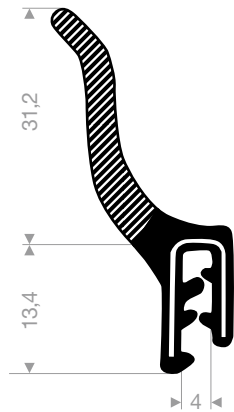

VR24500875
EPDM solid rubber
clamping range 1,5-4 mm
roll length 30 meter

VR24500920
pvc + sponge rubber
clamping range 1,5-4 mm
roll length 30 meter