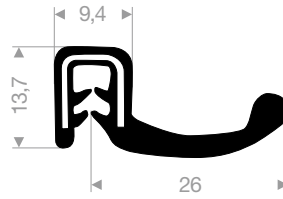

VR24500116
pvc + solid rubber
clamping range 1,5-4 mm
roll length 35 meter

VR24500315
EPDM solid rubber
clamping range 1,5-4 mm
roll length 30 meter