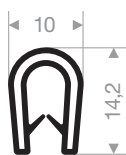

clamping range 1 - 4 mm

article code	roll length (m)	colour
VR24100231	50	black / white / red / silver grey / dark grey / light grey / blue / dark green / light green / yellow