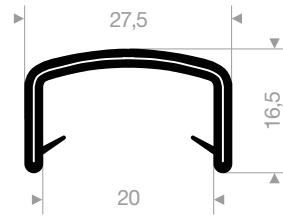

clamping range 17 - 20 mm

article code	colour	roll length (m)
VR24100310	black	25