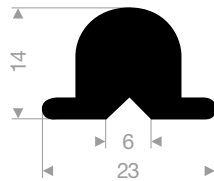

VR21501398
EPDM 70° Shore black
roll length 25 meter