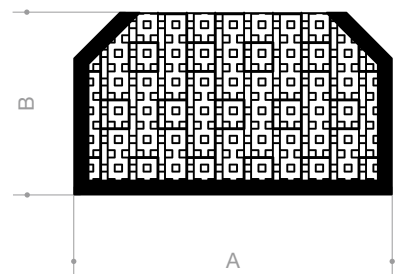

quality	SBR
hardness	45° Shore
tolerances	ISO 3302 E2
colour	black
execution	solid rubber skin / sponge rubber inside

article code	A	B	roll length (m)
VR21595732	57	32	10
VR21597040	70	40	10
VR21597132	71	32	10
VR21599450	94	50	10