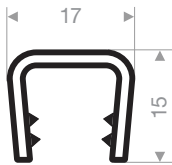

clamping range 8 - 10 mm

article code	roll length (m)	colour
VR24100285	50	black / white / red / silver grey / dark grey / light grey / blue / dark green / light green / yellow