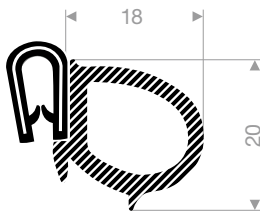

VR24500100
pvc + sponge rubber
clamping range 1,5-3 mm
roll length 50 meter

VR24500135
pvc + sponge rubber
clamping range 1-2 mm
roll length 50 meter

VR24500140
pvc + sponge rubber
clamping range 1-3 mm
roll length 50 meter

VR24500155
pvc + sponge rubber
clamping range 1,5-3 mm
roll length 25 meter

VR24500115
pvc + sponge rubber
clamping range 1,5-3 mm
roll length 25 meter

VR24500120
pvc + sponge rubber
clamping range 1,5-4 mm
roll length 25 meter