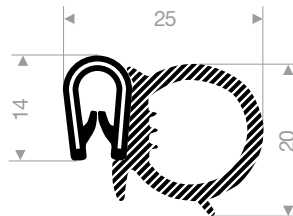

VR24500100
pvc + sponge rubber
clamping range 1,5-3 mm
roll length 50 meter

VR24500135
pvc + sponge rubber
clamping range 1-2 mm
roll length 50 meter

VR24500140
pvc + sponge rubber
clamping range 1-3 mm
roll length 50 meter

VR24500155
pvc + sponge rubber
clamping range 1,5-3 mm
roll length 25 meter

VR24500115
pvc + sponge rubber
clamping range 1,5-3 mm
roll length 25 meter

VR24500120
pvc + sponge rubber
clamping range 1,5-4 mm
roll length 25 meter