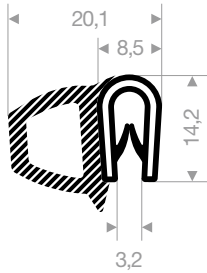

VR24500155
pvc + sponge rubber
clamping range 1,5-3 mm
roll length 25 meter