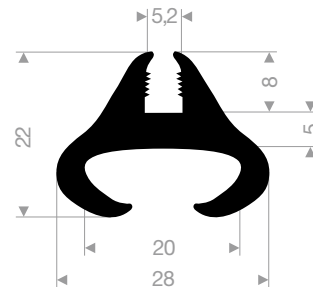

VR21302019
PVC 75° Shore black
roll length 50 meter

VR21302050
PVC 75° Shore black
roll length 100 meter

VR21302052GR
PVC 75° Shore grey
roll length 100 meter

VR21300000
Tool for filler sections