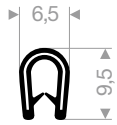

clamping range 0,5 - 2 mm

article code	roll length (m)	colour
VR24100128	100	black / white / red / silver grey / dark grey / light grey / blue / dark green / light green / yellow