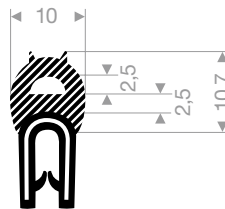

VR24500830
pvc + sponge rubber
clamping range 1-2 mm
roll length 50 meter