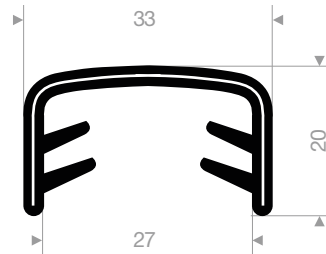

clamping range 25 - 27 mm

article code	colour	roll length (m)
VR24100332	black	25