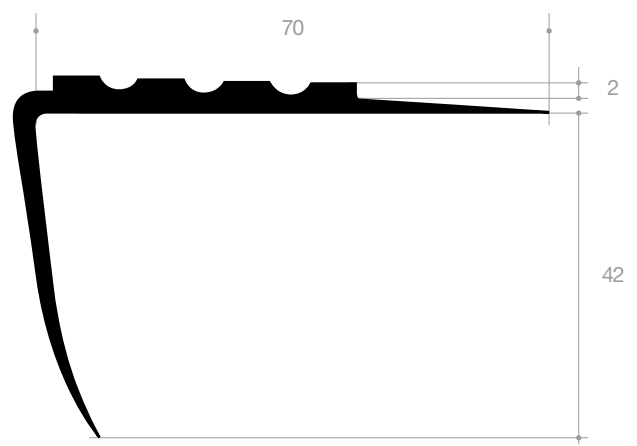

VR25301210
PVC 70° Shore A black
length 1500 mm