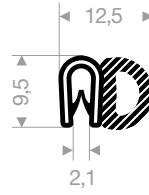

VR24500135
pvc + sponge rubber
clamping range 1-2 mm
roll length 50 meter