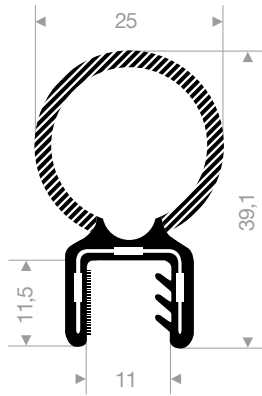

VR24500102
pvc + sponge rubber
clamping range 1,5-4 mm
roll length 50 meter

VR24500812
pvc + sponge rubber
clamping range 9-10,5 mm
roll length 50 meter