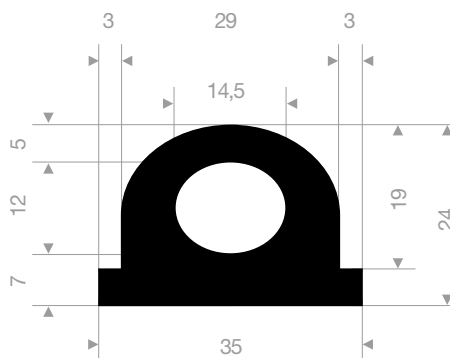

VR21600801
EPDM sponge rubber 15° Shore
with adhesive
roll length 25 meter

VR21600802
EPDM sponge rubber 15° Shore
with adhesive
roll length 25 meter

VR21600803
EPDM sponge rubber 15° Shore
with adhesive
roll length 25 meter

VR21501398
EPDM 70° Shore black
roll length 25 meter

VR21500423
TPE 60° Shore black
roll length 25 meter