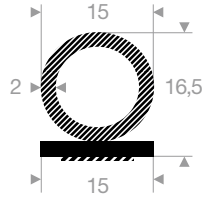

VR21200078
EPDM 70° Shore black
roll length 100 meter

VR21600802
EPDM sponge rubber 15° Shore
with adhesive
roll length 25 meter