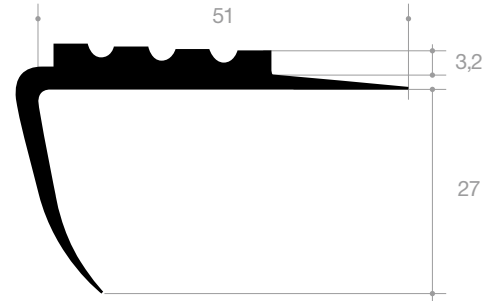

quality	PVC
hardness	70° Shore A
tolerances	black

article code	colour	length (mm)
VR25301010	black	1500
VR25301012	dark grey	1500
VR25301014	light grey	1500

VR25301110
PVC 70° Shore A black
length 1500 mm