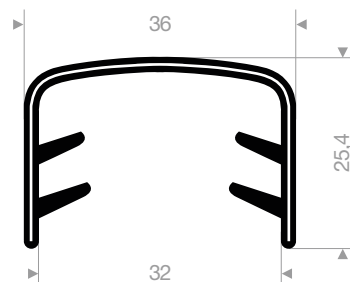

clamping range 20 - 23 mm

article code	colour	roll length (m)
VR24100322	black	25

clamping range 25 - 27 mm

article code	colour	roll length (m)
VR24100332	black	25

clamping range 28 - 32 mm

article code	colour	roll length (m)
VR24100345	black	25