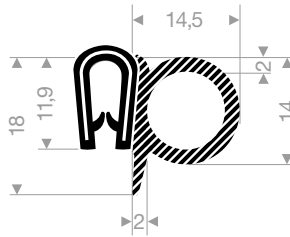

VR24500115
pvc + sponge rubber
clamping range 1,5-3 mm
roll length 25 meter