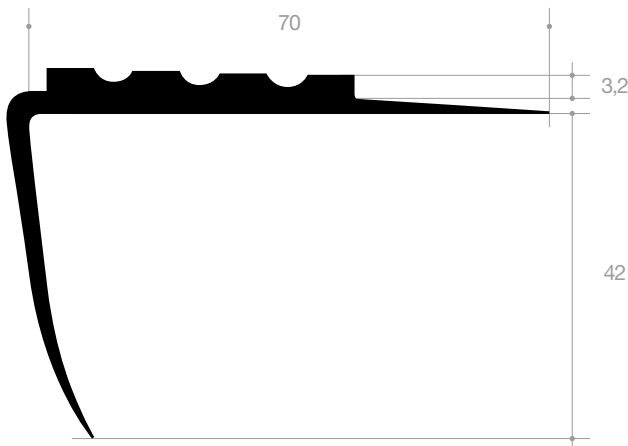

quality	PVC
hardness	70° Shore A
tolerances	black

article code	colour	length (mm)
VR25301010	black	1500
VR25301012	dark grey	1500
VR25301014	light grey	1500

VR25301110
PVC 70° Shore A black
length 1500 mm