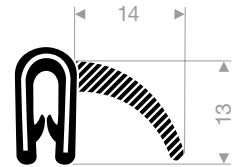

VR24500120
pvc + sponge rubber
clamping range 1,5-4 mm
roll length 25 meter