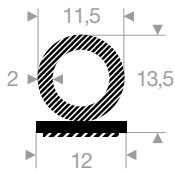

VR21202300
EPDM 70° Shore black
roll length 50 meter

VR21600801
EPDM sponge rubber 15° Shore
with adhesive
roll length 25 meter