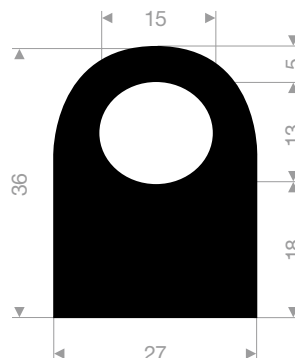

VR21600801
EPDM sponge rubber 15° Shore
with adhesive
roll length 25 meter

VR21600802
EPDM sponge rubber 15° Shore
with adhesive
roll length 25 meter

VR21600803
EPDM sponge rubber 15° Shore
with adhesive
roll length 25 meter

VR21501398
EPDM 70° Shore black
roll length 25 meter

VR21500423
TPE 60° Shore black
roll length 25 meter