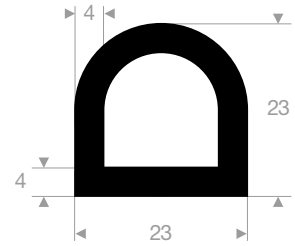

VR21500423
TPE 60° Shore black
roll length 25 meter