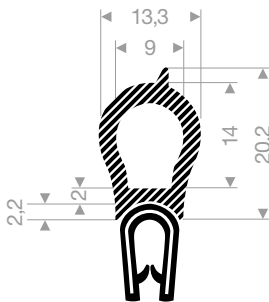

VR24500820
pvc + sponge rubber
clamping range 1-3 mm
roll length 25 meter