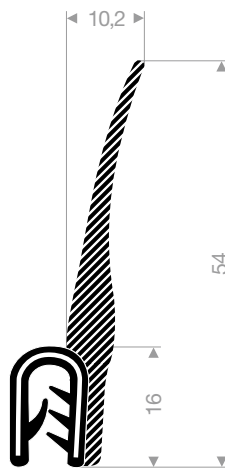

VR24500876
pvc + sponge rubber
clamping range 1-3 mm
roll length 25 meter

VR24500910
pvc + sponge rubber
clamping range 1,5-5 mm
roll length 25 meter