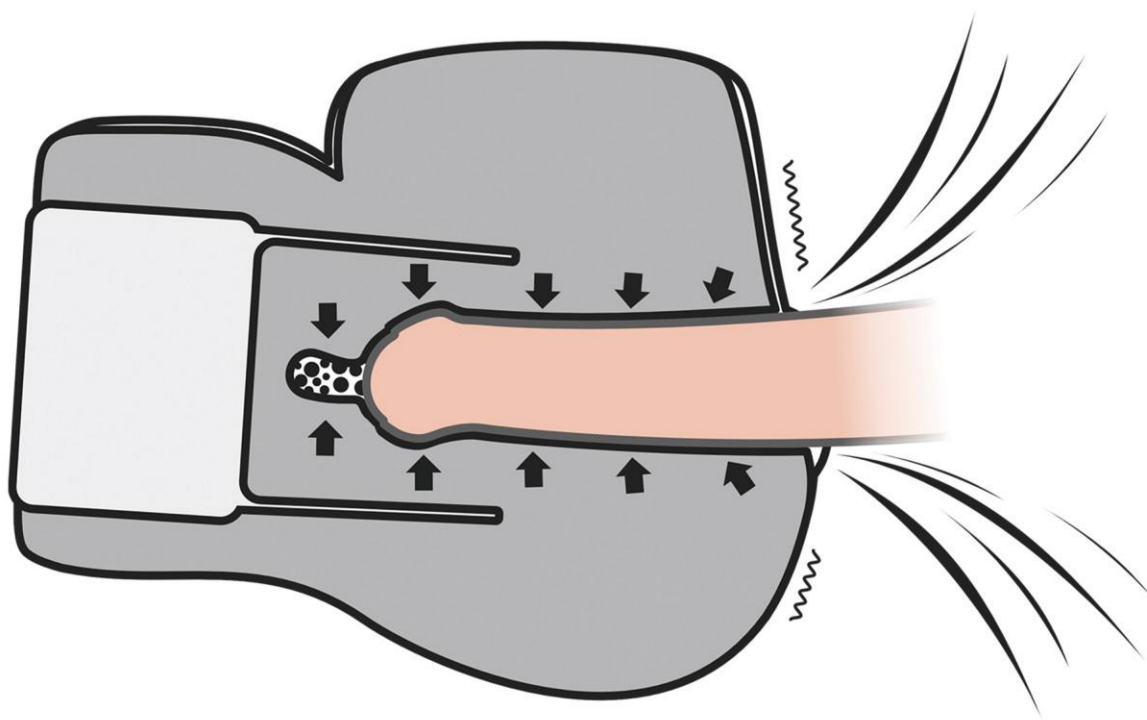

Sensation Pulse Box

- **AUTO SUCTION**
- **MULTI VIBRATION**
- **MOANING SOUNDS**

**3 SUCTION MODES, 7 VIBRATION LEVELS
4-LANGUAGE MOANING SOUND**

This beauty incorporates the Sensation Pulse Box as a great bonus, a revolutionary addition that takes your pleasure to new heights. The Function Box offers a diverse range of sensations, with its 3 unique suction speeds designed to mimic the intimate feel of oral sex. Each of the speeds has been carefully calibrated, providing a range of sensations from the gentlest caress to the most passionate intensity. This variety ensures that every user can find their perfect match. The Function Box will guarantee to leave you breathless and yearning for more.