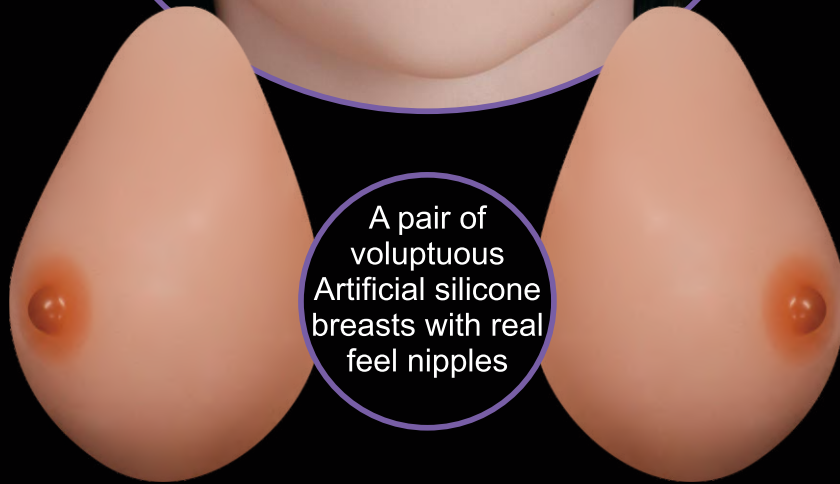

A pair of voluptuous Artificial silicone breasts with real feel nipples

DOLL HORNY BOOBIE