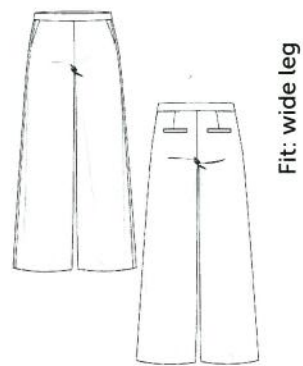

Fit: wide leg

Palina 6/8

Style 261068
Price 074199078.76
083249
LH/FW/SL 27/55/68