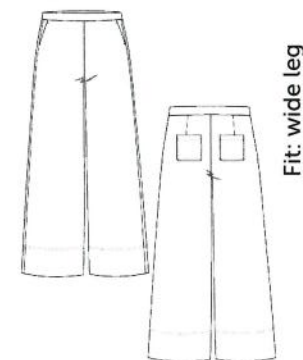

Style 5372
Price 070189074.72
079239

LH/FW/SL 30/45/76

Col.: 896 midnight bronze

Article: 6287 Fluid Flannel

50% Cotton
42% Viscose
7% Polyamide
1% Elastane

Fit: wide leg

NA

Elaine 7/8

Style 299378
Price 059159063.61
066198
LH/FW/SL 25/53/70

Fit: wide leg

Elaine Long

Style 2993
Price 059159063.61
066198
LH/FW/SL 25/53/80

Fit: O-shape

Sarvi 7/8

Style 539178
Price 063169067.65
073219
LH/FW/SL 27/48/70