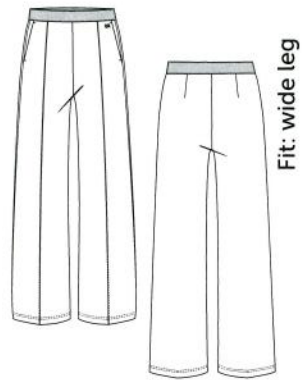

92% Polyester
8% Polyurethane

Gummi kommt immer Ton in Ton.
Ribbon will be tone-in-tone.

Fit: wide leg

Cosmea Ribbon

Style 50702
Price 063169067.65
073219
LH/FW/SL 27/54/83