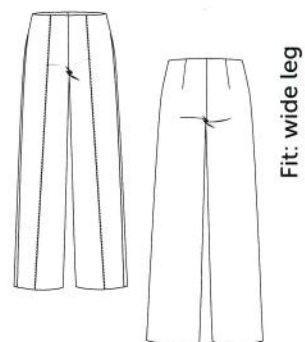

Article: 8916 Cosy Check

74% Viscose
20% Cotton
5% Polyamide
1% Elastane

Fit: wide leg

Elaine 7/8

Style 299378
Price 063169067.65
073219

LH/FW/SL 25/53/70

Fit: wide leg

NA