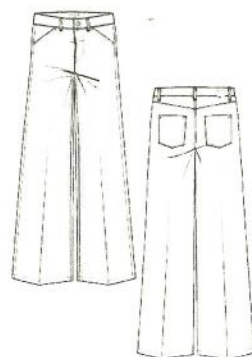

Soreia

Style 1620
Price 055149059.57
063189
LG 55

Col.: 885 brown-blue

80% Cotton
15% Lyocell
3% Elastomultiester
2% Elastane

wide leg

Streichung!
Cancellation!

Jaluna
Style 5375
Price 067179071.69
076229
LH/FW/SL 28/68/83