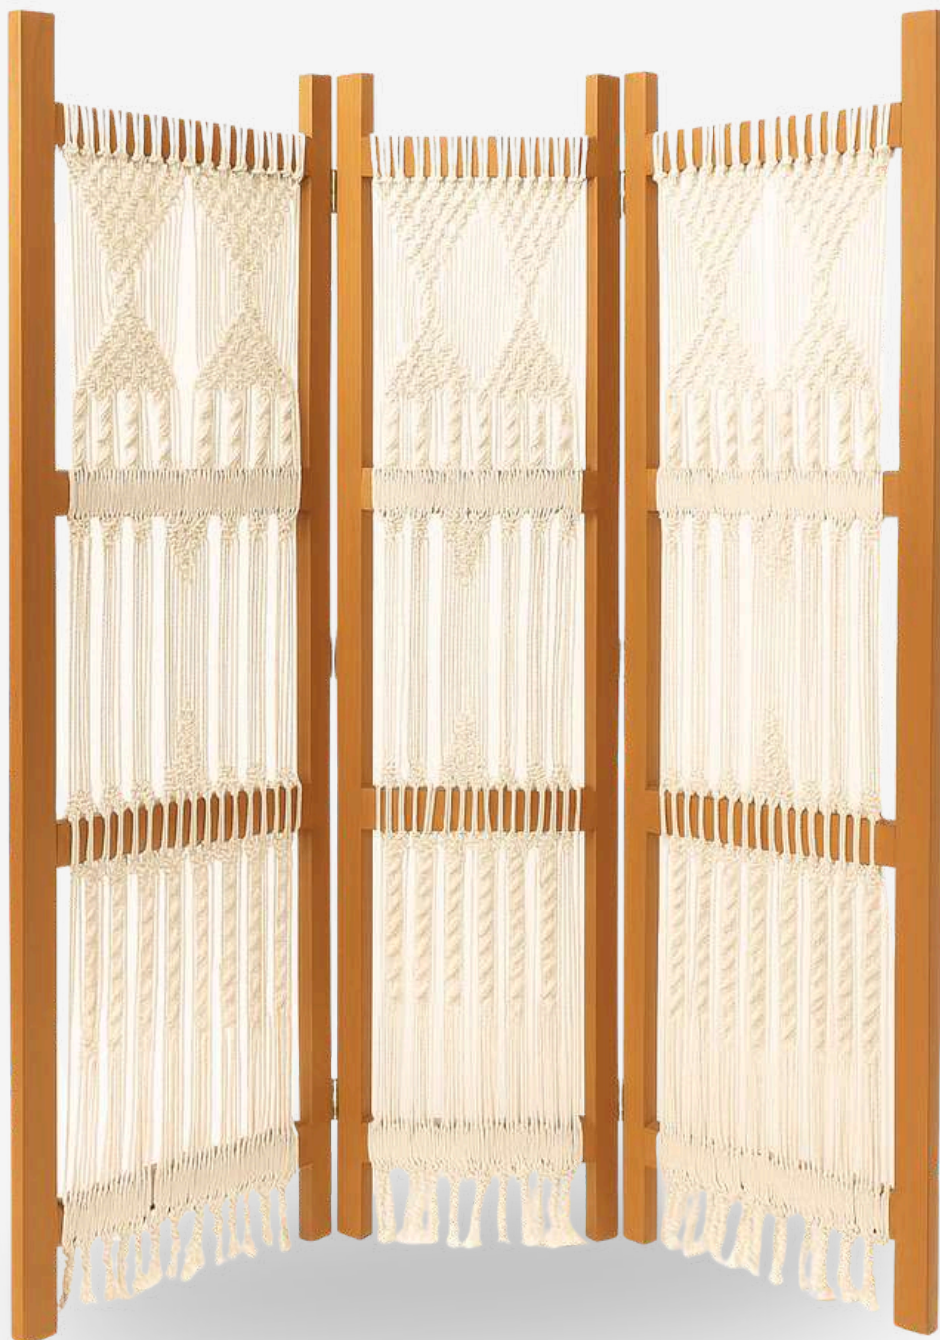

Outdoor Accessories

MACRAME PARTITION

Made in Grade A+ Indonesian Teakwood and macrame weaving.

Dimensions

40 Dia x H 45 cm