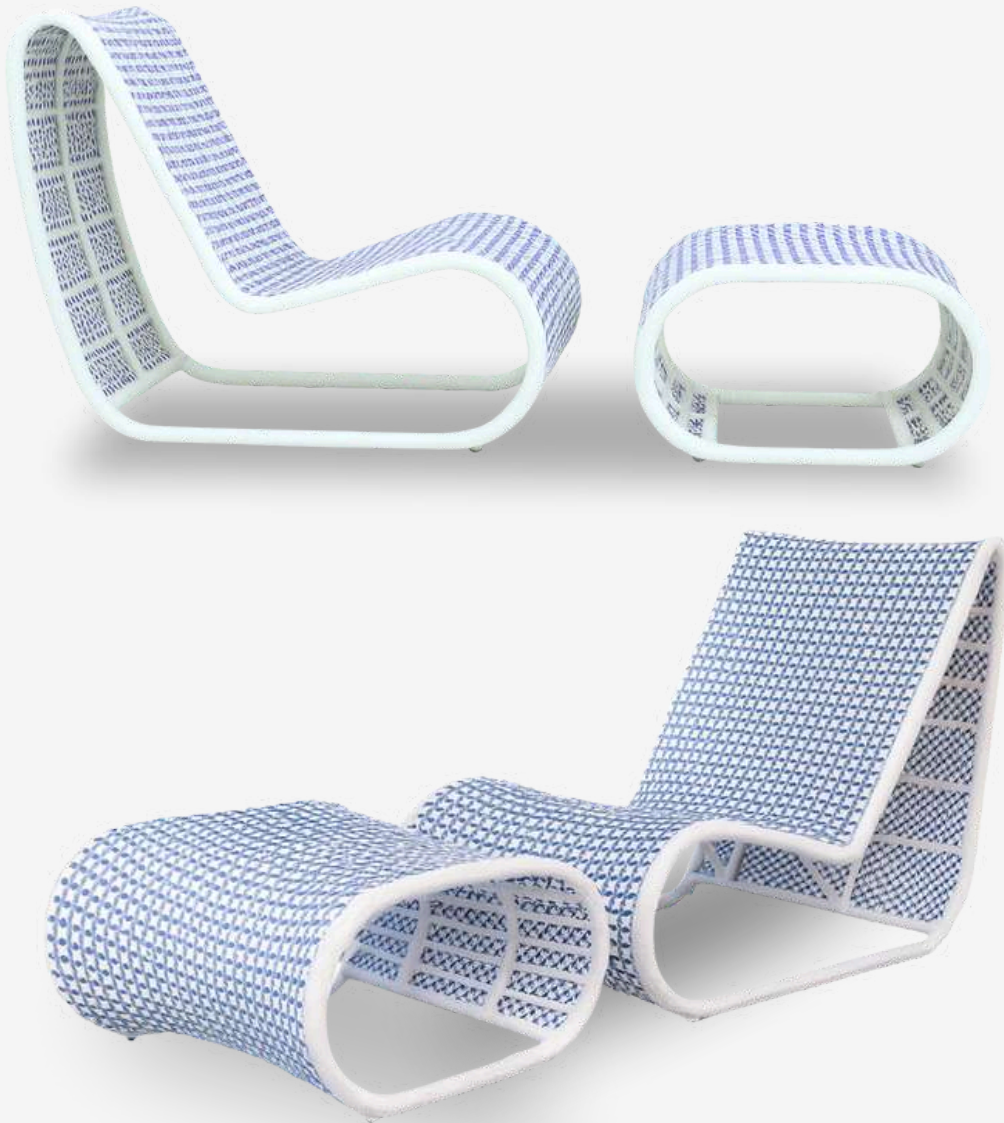

Dimensions

200 x 85 X H 35 cm

Synthetic Rattan Sunbeds

Our sunbeds offer modern style and adjustable comfort, perfect for relaxing by the pool or sunlounging at the beach.

Sunbeds

NEO

Powder-coated aluminum frame with woven outdoor rope, five-position adjustable back, and UV-protected, weatherproof and UV-resistant cushion fabric.

Dimensions

200 x 90 x H 40 cm

URBAN RATTAN FURNITURE

Sunbeds

CIANNA

Powder-coated aluminum frame with Rehau synthetic rattan weave. Stackable design, 5-position adjustable backrest, and rear wheels for easy mobility. Cushions are outdoor fabric material, fabric is weatherproof, water repellent, UV-protected

Dimensions

210 x 75 x H 40 cm

URBAN RATTAN FURNITURE

Sunbeds

ANICA

A modular 2-piece sunbed with a detachable footrest that easily transforms into a chair, crafted from durable blue and white woven rattan for a stylish coastal look.