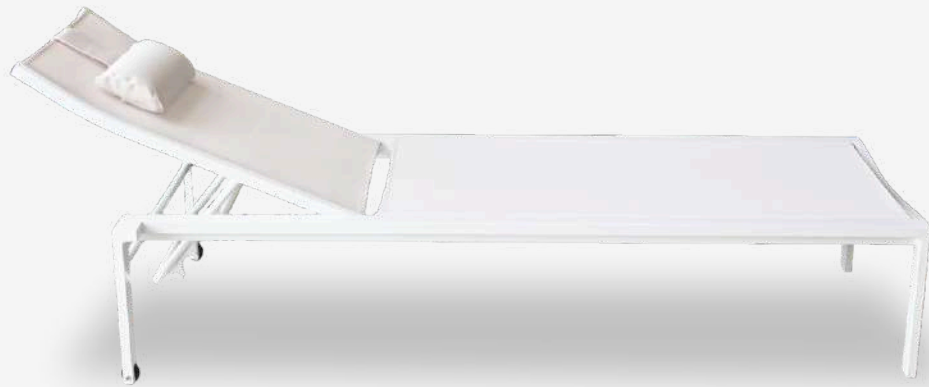

Sunbeds

VERA

White powder-coated aluminum frame with rear wheels, foam headrest, adjustable backrest, built-in side table, and UV-protected sling mesh for lasting color and durability.

Dimensions

200 x 65 x 35 cm