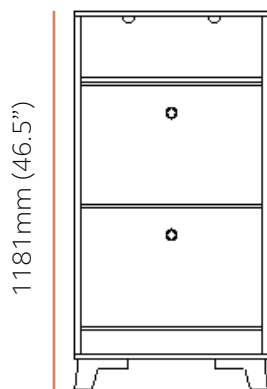

Range Overview

Rowan Mini and Tidy are 344mm (13.5") deep.

Rowan Maxi is 604mm (23.8") deep.

Rowan Midi is 514mm (20.2") deep.

Rowan Medi is 414mm (16.3") deep.

Rowan Mini

402mm (15.8")

Rowan Medi

1204mm (47.4")

Rowan Midi

804mm (31.7")

Rowan Tidi

604mm (23.8")

Rowan Maxi

1004mm (39.5")

*Please note: Hairpin legs are 5mm shorter.

Rowan Maxi

H: 2000mm (78.7") W: 1004mm (39.5") D: 604mm (23.8")

Product Code	Description
ROS2DHP	Large storage cupboard with hanging rail, hairpin legs
ROS2DWL	Large storage cupboard with hanging rail, wooden legs
ROW2DHP	Large storage cupboard with hanging rail, wooden doors & hairpin legs
ROW2DWL	Large storage cupboard with hanging rail, wooden doors & wooden legs
ROS2D1DWHP	Large storage cupboard with hanging rail and drawers, hairpin legs
ROS2D1DWL	Large storage cupboard with hanging rail and drawers, wooden legs
ROW2D1DWHP	Large storage cupboard with hanging rail and drawers, wooden doors & hairpin legs
ROW2D1DWL	Large storage cupboard with hanging rail and drawers, wooden doors & wooden legs

Internal height: 1864mm (73.4")
 Internal width: 964mm (37.9")
 Internal depth: 579mm (22.8")

Drawer

Internal height: 153mm (6.3")
 Internal width: 922mm (36.3")
 Internal depth: 429mm (16.9")

*Please note: there are two internal shelves