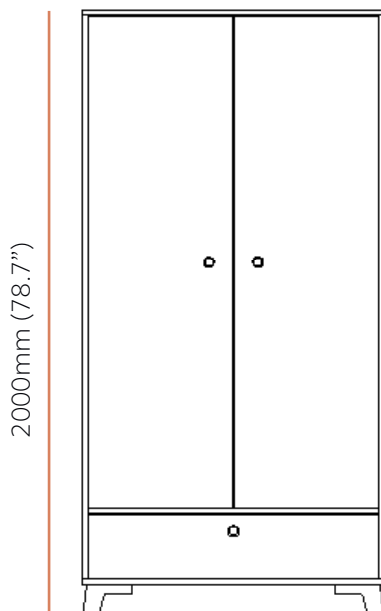

1204mm (47.4")

Rowan Midi

804mm (31.7")

Rowan Tidi

604mm (23.8")

Rowan Maxi

1004mm (39.5")

*Please note: Hairpin legs are 5mm shorter.

Rowan Maxi

H: 2000mm (78.7") W: 1004mm (39.5") D: 604mm (23.8")

Product Code	Description
ROS2DHP	Large storage cupboard with hanging rail, hairpin legs
ROS2DWL	Large storage cupboard with hanging rail, wooden legs
ROW2DHP	Large storage cupboard with hanging rail, wooden doors & hairpin legs
ROW2DWL	Large storage cupboard with hanging rail, wooden doors & wooden legs
ROS2D1DWHP	Large storage cupboard with hanging rail and drawers, hairpin legs
ROS2D1DWL	Large storage cupboard with hanging rail and drawers, wooden legs
ROW2D1DWHP	Large storage cupboard with hanging rail and drawers, wooden doors & hairpin legs
ROW2D1DWL	Large storage cupboard with hanging rail and drawers, wooden doors & wooden legs

ROS2DWL

Rowan Midi

H: 990mm (39") W: 804mm (31.7") D: 514mm (20.2")

Product Code	Description
RO3DRHP	Three-drawer storage cabinet, hairpin legs
RO3DRWL	Three-drawer storage cabinet, wooden legs
RO4DRHP	Four-drawer storage cabinet hairpin legs
RO4DRWL	Four-drawer storage cabinet, wooden legs

RO3DRWL

Rowan Medi

H: 500mm (19.7") W: 1204mm (47.4") D: 414mm (16.3")

Product Code	Description
ROTV2DHP	Two-door cupboard and shelf media unit, hairpin legs
ROTV2DWL	Two-door cupboard and shelf media unit, wooden legs
ROTV4DRHP	Four-drawer cupboard and shelf media unit, hairpin legs
ROTV4DRWL	Four-drawer cupboard and shelf media unit, wooden legs