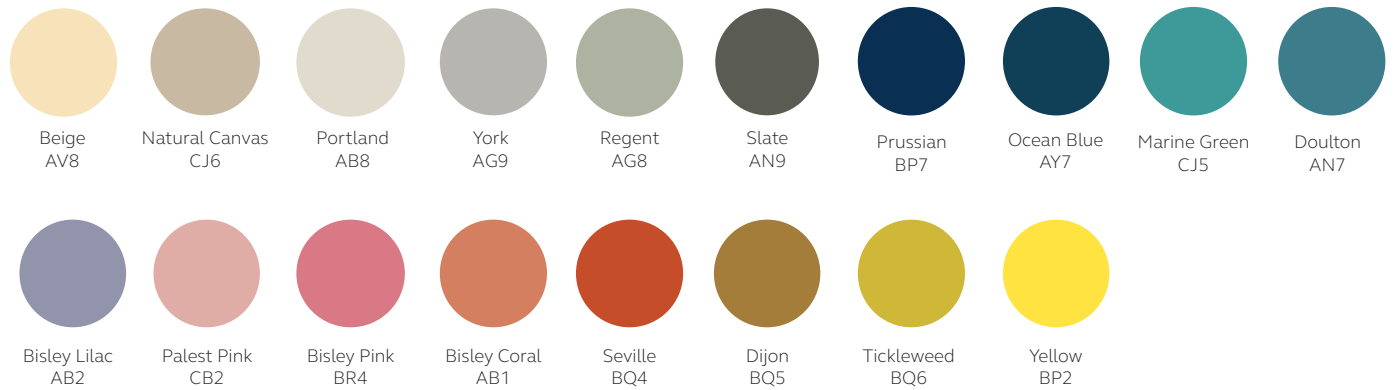

Palette two

5% surcharge applies.