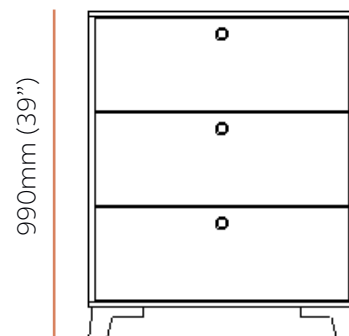

Rowan Midi

804mm (31.7")