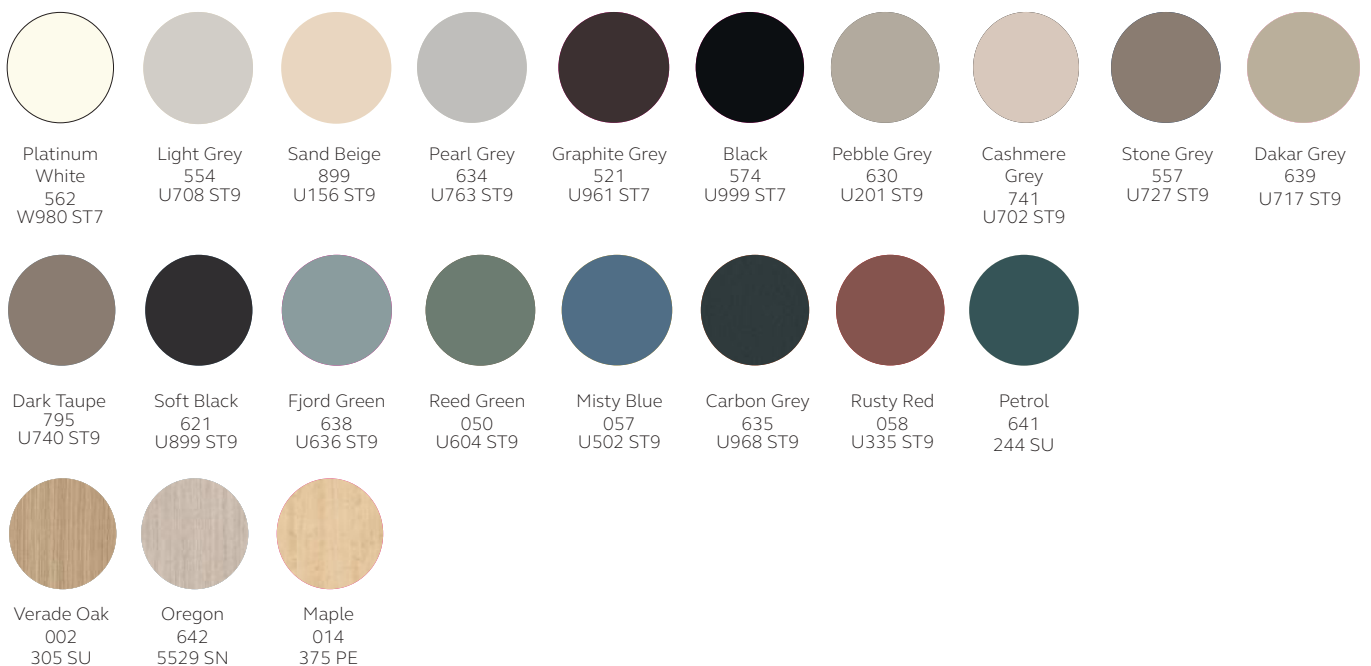

Palette one

Palette two

5% surcharge applies.

Wood finish options:

Palette one

Palette two

10% surcharge applies.

Antique Rose
200
U325 ST9

Stone Green
047
U665 ST9

Dark Brown
059
U818 ST9

Sand Yellow
056
U125 ST9

Natural
Kendal Oak
018
H3170 ST12

Lincoln
Walnut
998
H1714 ST19

Grey Beige
Spree
796
H1357 ST10

Sevilla Ash
060
H1223 ST19

Parona
Walnut
036
H1715 ST12

Anthracite Finesline
Metallic
032
H3190 ST19

Shorewood
529
H3090 ST22

Palette three

20% surcharge applies.

White
Halifax Oak
751
H1176 ST37

Brown
Orleans Oak
061
H1379 ST36

Marone
Casella Oak
062
H1369 ST40