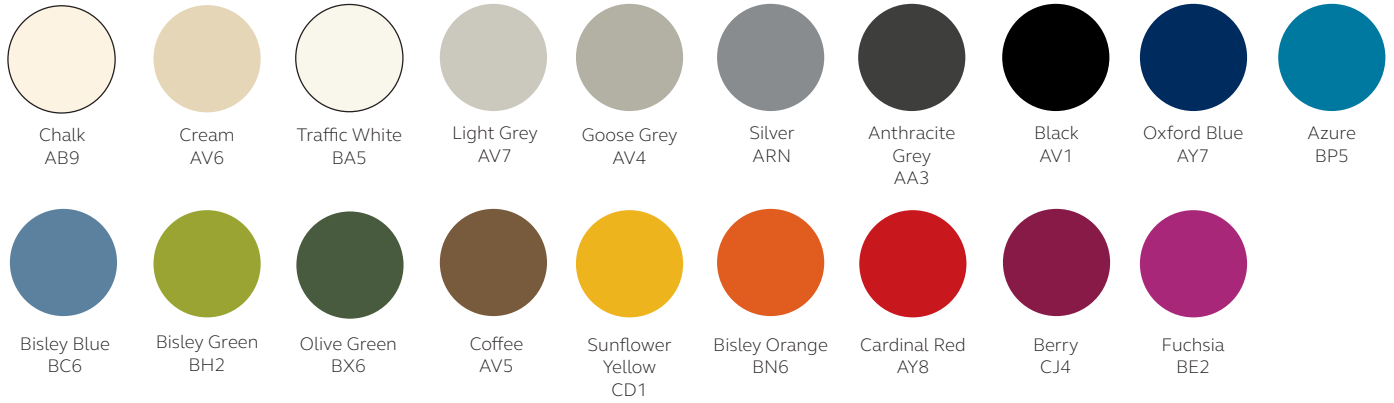

Palette one

Palette two

5% surcharge applies.

Wood finish options:

Palette one

Palette two

10% surcharge applies.

Antique Rose
200
U325 ST9

Stone Green
047
U665 ST9

Dark Brown
059
U818 ST9

Sand Yellow
056
U125 ST9

Natural
Kendal Oak
018
H3170 ST12

Lincoln
Walnut
998
H1714 ST19

Grey Beige
Spree
796
H1357 ST10

Sevilla Ash
060
H1223 ST19

Parona
Walnut
036
H1715 ST12