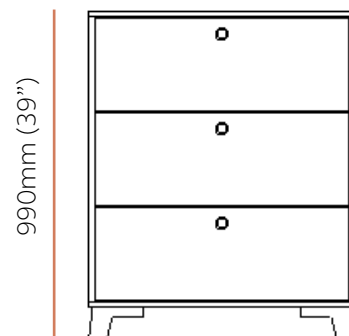

Rowan Midi

804mm (31.7")