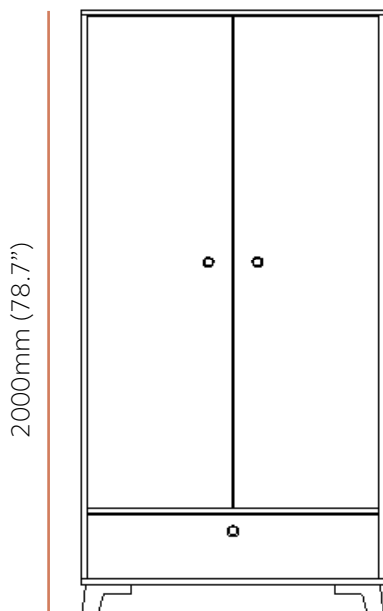

Rowan Medi

1204mm (47.4")

Rowan Midi

804mm (31.7")

Rowan Maxi

1004mm (39.5")

\*Please note: Hairpin legs are 5mm shorter.

Rowan Maxi

H: 2000mm (78.7") W: 1004mm (39.5") D: 604mm (23.8")

Product Code	Description
ROS2DHP	Large storage cupboard with hanging rail, hairpin legs
ROS2DWL	Large storage cupboard with hanging rail, wooden legs
ROW2DHP	Large storage cupboard with hanging rail, wooden doors & hairpin legs
ROW2DWL	Large storage cupboard with hanging rail, wooden doors & wooden legs
ROS2D1DWHP	Large storage cupboard with hanging rail and drawers, hairpin legs
ROS2D1DWL	Large storage cupboard with hanging rail and drawers, wooden legs
ROW2D1DWHP	Large storage cupboard with hanging rail and drawers, wooden doors & hairpin legs
ROW2D1DWL	Large storage cupboard with hanging rail and drawers, wooden doors & wooden legs

ROS2DWL

Please note: The Rowan Maxi requires assembly on site.

Rowan Midi

H: 990mm (39") W: 804mm (31.7") D: 514mm (20.2")

Product Code	Description
RO3DRHP	Three-drawer storage cabinet, hairpin legs
RO3DRWL	Three-drawer storage cabinet, wooden legs
RO4DRHP	Four-drawer storage cabinet hairpin legs
RO4DRWL	Four-drawer storage cabinet, wooden legs

RO3DRWL

Rowan Medi

H: 500mm (19.7") W: 1204mm (47.4") D: 414mm (16.3")

Product Code	Description
ROTV2DHP	Two-door cupboard and shelf media unit, hairpin legs
ROTV2DWL	Two-door cupboard and shelf media unit, wooden legs
ROTV4DRHP	Four-drawer cupboard and shelf media unit, hairpin legs
ROTV4DRWL	Four-drawer cupboard and shelf media unit, wooden legs