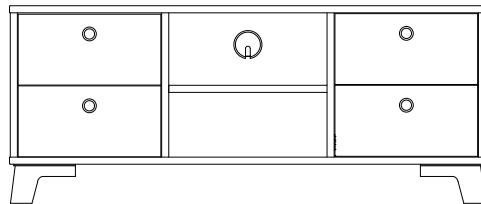

Range Overview

Rowan Mini and Tidy are 344mm (13.5") deep.

Rowan Maxi is 604mm (23.8") deep.

Rowan Midi is 514mm (20.2") deep.

Rowan Medi is 414mm (16.3") deep.

Rowan Mini

402mm (15.8")

Rowan Medi

1204mm (47.4")

Rowan Midi

804mm (31.7")

Rowan Maxi

1004mm (39.5")

*Please note: Hairpin legs are 5mm shorter.

Rowan Maxi

H: 2000mm (78.7") W: 1004mm (39.5") D: 604mm (23.8")

Internal height: 89mm (3.5")
 Internal width: 322mm (12.7")
 Internal depth: 329mm (12.9")

Doors

Internal height: 364mm (14.3")
 Internal width: 364mm (14.3")
 Internal depth: 386mm (15.2")

Centre compartments