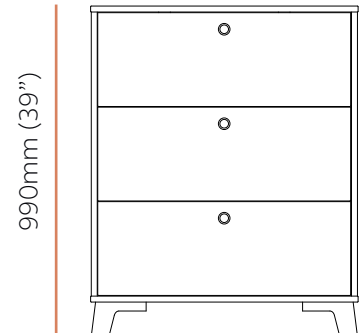

Range Overview

Rowan Mini and Tidy are 344mm (13.5") deep.

Rowan Maxi is 604mm (23.8") deep.

Rowan Midi is 514mm (20.2") deep.

Rowan Medi is 414mm (16.3") deep.

Rowan Mini

402mm (15.8")

Rowan Medi

1204mm (47.4")

Rowan Midi

804mm (31.7")

Rowan Maxi

1004mm (39.5")

*Please note: Hairpin legs are 5mm shorter.

Rowan Maxi

H: 2000mm (78.7") W: 1004mm (39.5") D: 604mm (23.8")

Internal height: 89mm (3.5")
 Internal width: 322mm (12.7")
 Internal depth: 329mm (12.9")

Doors

Internal height: 364mm (14.3")
 Internal width: 364mm (14.3")
 Internal depth: 386mm (15.2")

Centre compartments

Internal height: 178mm (7") per compartment
 Internal width: 400mm (15.8")
 Internal depth: 386mm (15.2")

Wardrobe with drawer

Internal height: 1630mm (64.2")
 Internal width: 964mm (37.9")
 Internal depth: 579mm (22.8")