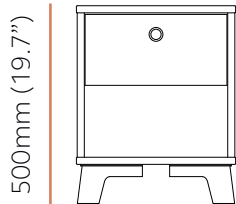

Range Overview

Rowan Mini and Tidy are 344mm (13.5") deep.

Rowan Maxi is 604mm (23.8") deep.

Rowan Midi is 514mm (20.2") deep.

Rowan Medi is 414mm (16.3") deep.

Rowan Mini

402mm (15.8")

Rowan Medi

1204mm (47.4")

Rowan Midi

804mm (31.7")

Rowan Maxi

1004mm (39.5")

*Please note: Hairpin legs are 5mm shorter.

Rowan Maxi

H: 2000mm (78.7") W: 1004mm (39.5") D: 604mm (23.8")

Internal height: 89mm (3.5")
 Internal width: 322mm (12.7")
 Internal depth: 329mm (12.9")

Doors

Internal height: 364mm (14.3")
 Internal width: 364mm (14.3")
 Internal depth: 386mm (15.2")

Centre compartments