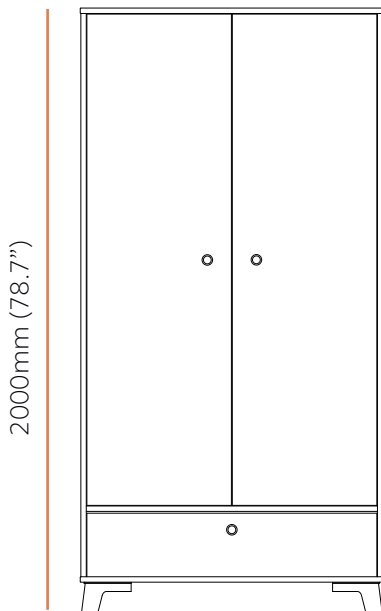

Range Overview

Rowan Mini and Tidy are 344mm (13.5") deep.

Rowan Maxi is 604mm (23.8") deep.

Rowan Midi is 514mm (20.2") deep.

Rowan Medi is 414mm (16.3") deep.

Rowan Mini

402mm (15.8")

Rowan Medi

1204mm (47.4")

Rowan Midi

804mm (31.7")

Rowan Maxi

1004mm (39.5")

*Please note: Hairpin legs are 5mm shorter.

Rowan Maxi

H: 2000mm (78.7") W: 1004mm (39.5") D: 604mm (23.8")

ROS2DWL

Please note: The Rowan Maxi requires assembly on site.

Rowan Midi

H: 990mm (39") W: 804mm (31.7") D: 514mm (20.2")

Product Code	Description
RO3DRHP	Three-drawer storage cabinet, hairpin legs
RO3DRWL	Three-drawer storage cabinet, wooden legs
RO4DRHP	Four-drawer storage cabinet hairpin legs
RO4DRWL	Four-drawer storage cabinet, wooden legs

Internal height: 89mm (3.5")
 Internal width: 322mm (12.7")
 Internal depth: 329mm (12.9")

Doors

Internal height: 364mm (14.3")
 Internal width: 364mm (14.3")
 Internal depth: 386mm (15.2")

Centre compartments