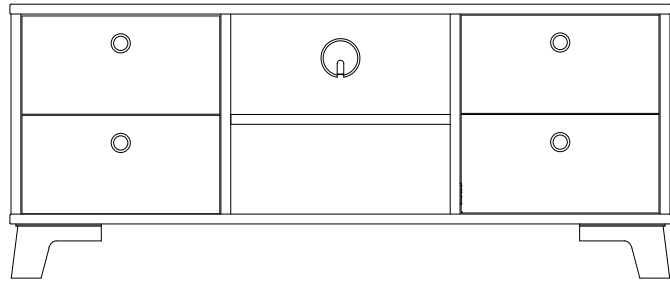

3-drawer

Internal height: 153mm (6.0")
Internal width: 722mm (28.4")
Internal depth: 429mm (16.9")

4-drawer

Internal height: 153mm (6.3")
Internal width: 722mm (28.4")
Internal depth: 429mm (16.9")

Drawer compartment

Internal height: 87mm (3.4")
 Internal width: 320mm (12.6")
 Internal depth: 231mm (9.1")

Bottom compartment

Internal height: 168mm (6.6")
 Internal width: 362mm (14.3")
 Internal depth: 317mm (12.5")

Drawers

Internal height: 89mm (3.5")
 Internal width: 322mm (12.7")
 Internal depth: 329mm (12.9")

Doors

Internal height: 364mm (14.3")
 Internal width: 364mm (14.3")
 Internal depth: 386mm (15.2")

Centre compartments